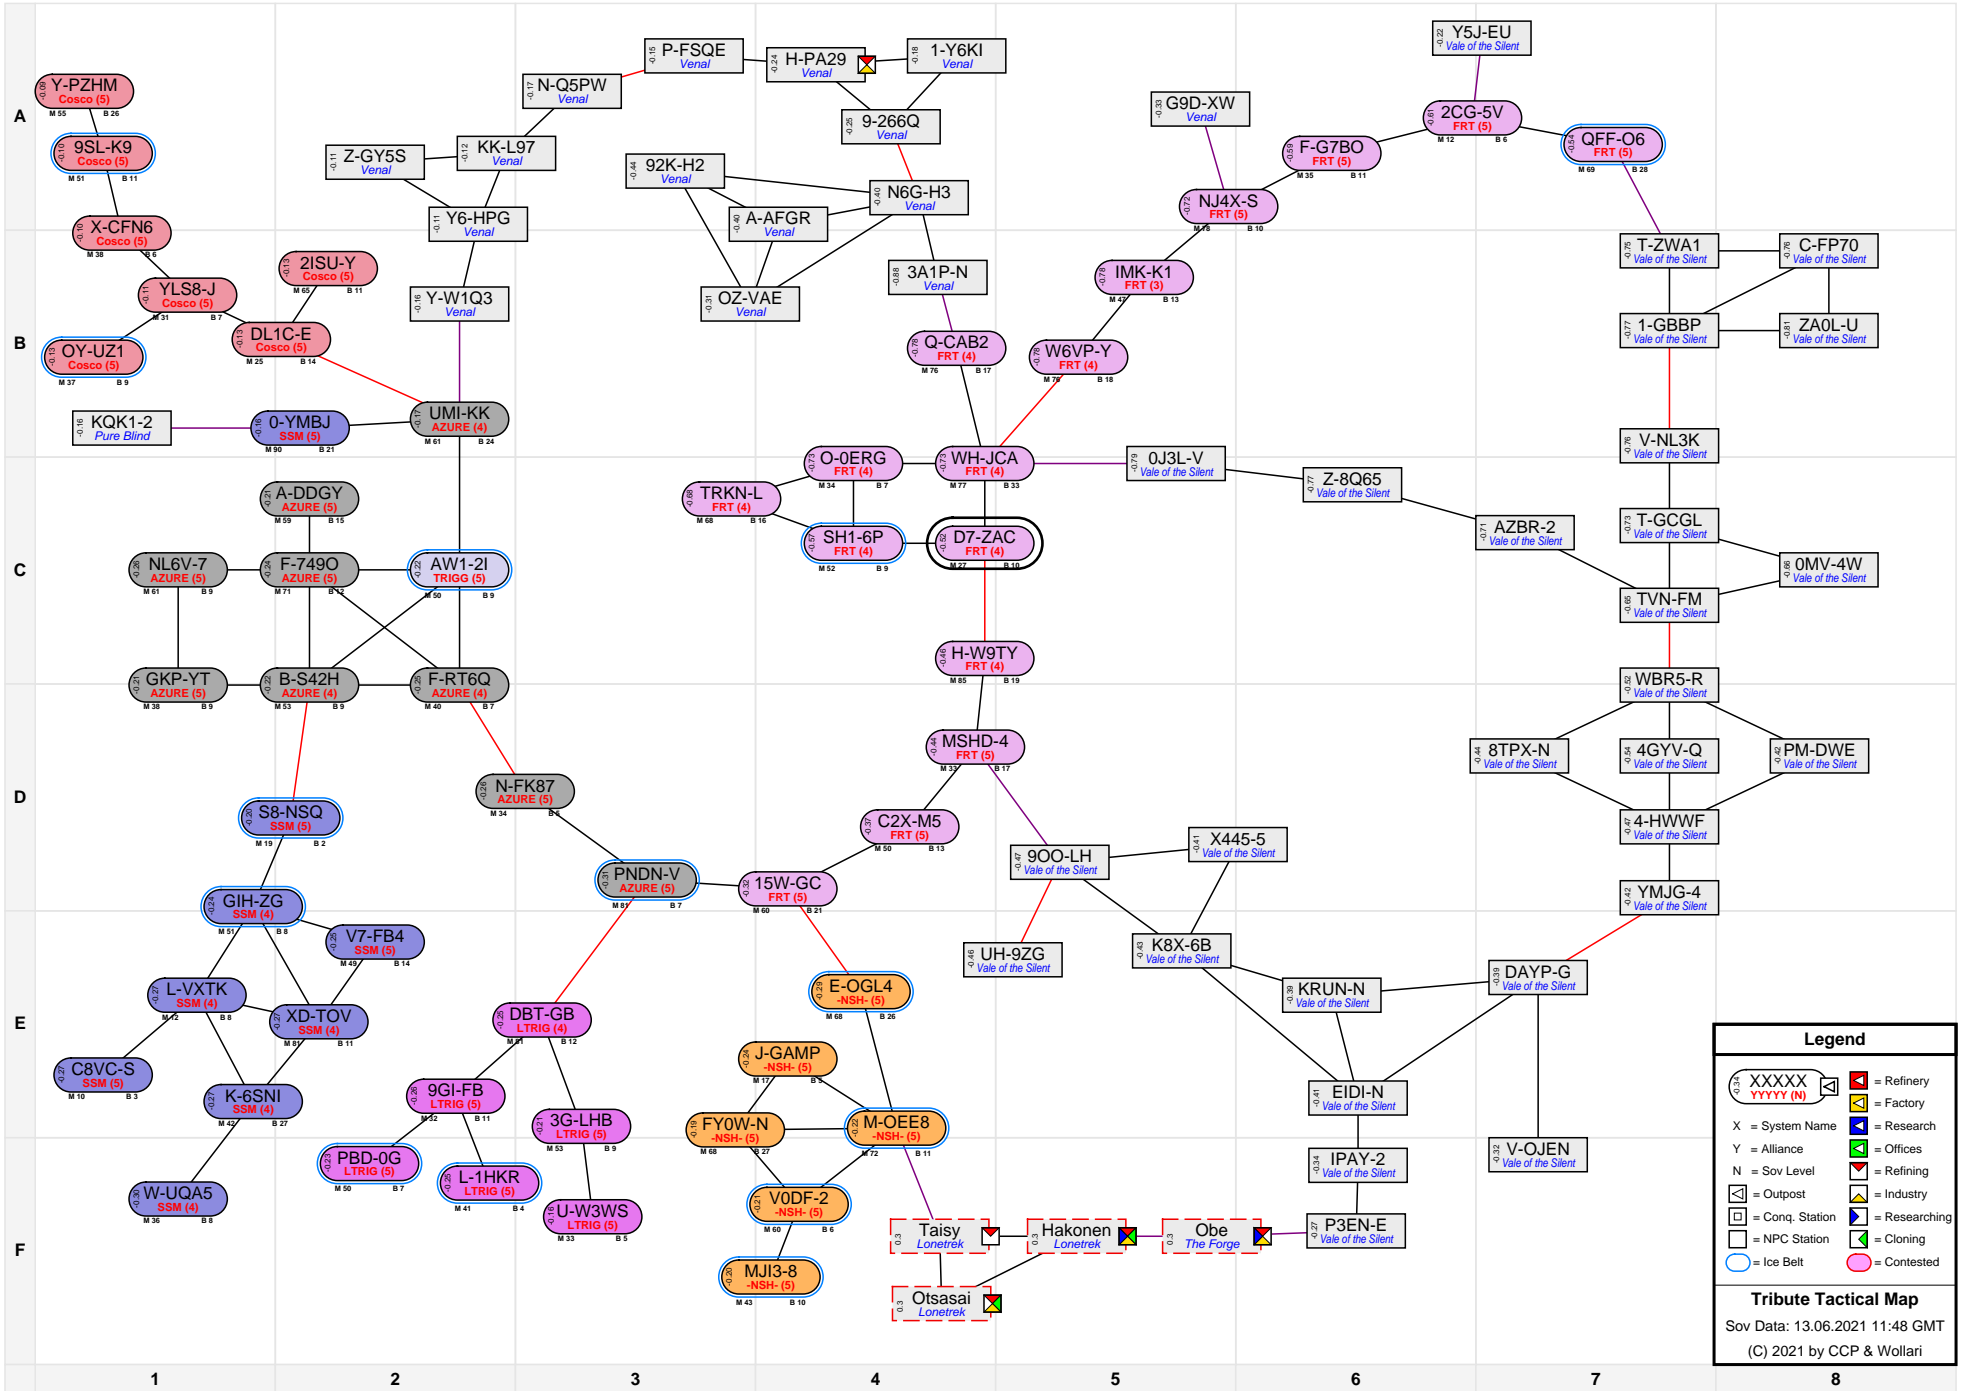

# Tribute Tactical Map

**Legend**

XXXXXX  
YYYYY (N) = Refinery  
▲ = Factory  
■ = Research  
■ = Offices  
■ = Refining  
■ = Industry  
■ = Conq. Station  
■ = Researching  
■ = Cloning  
■ = NPC Station  
○ = Ice Belt  
● = Contested

**Tribute Tactical Map**  
 Sov Data: 13.06.2021 11:48 GMT  
 (C) 2021 by CCP & Wollari