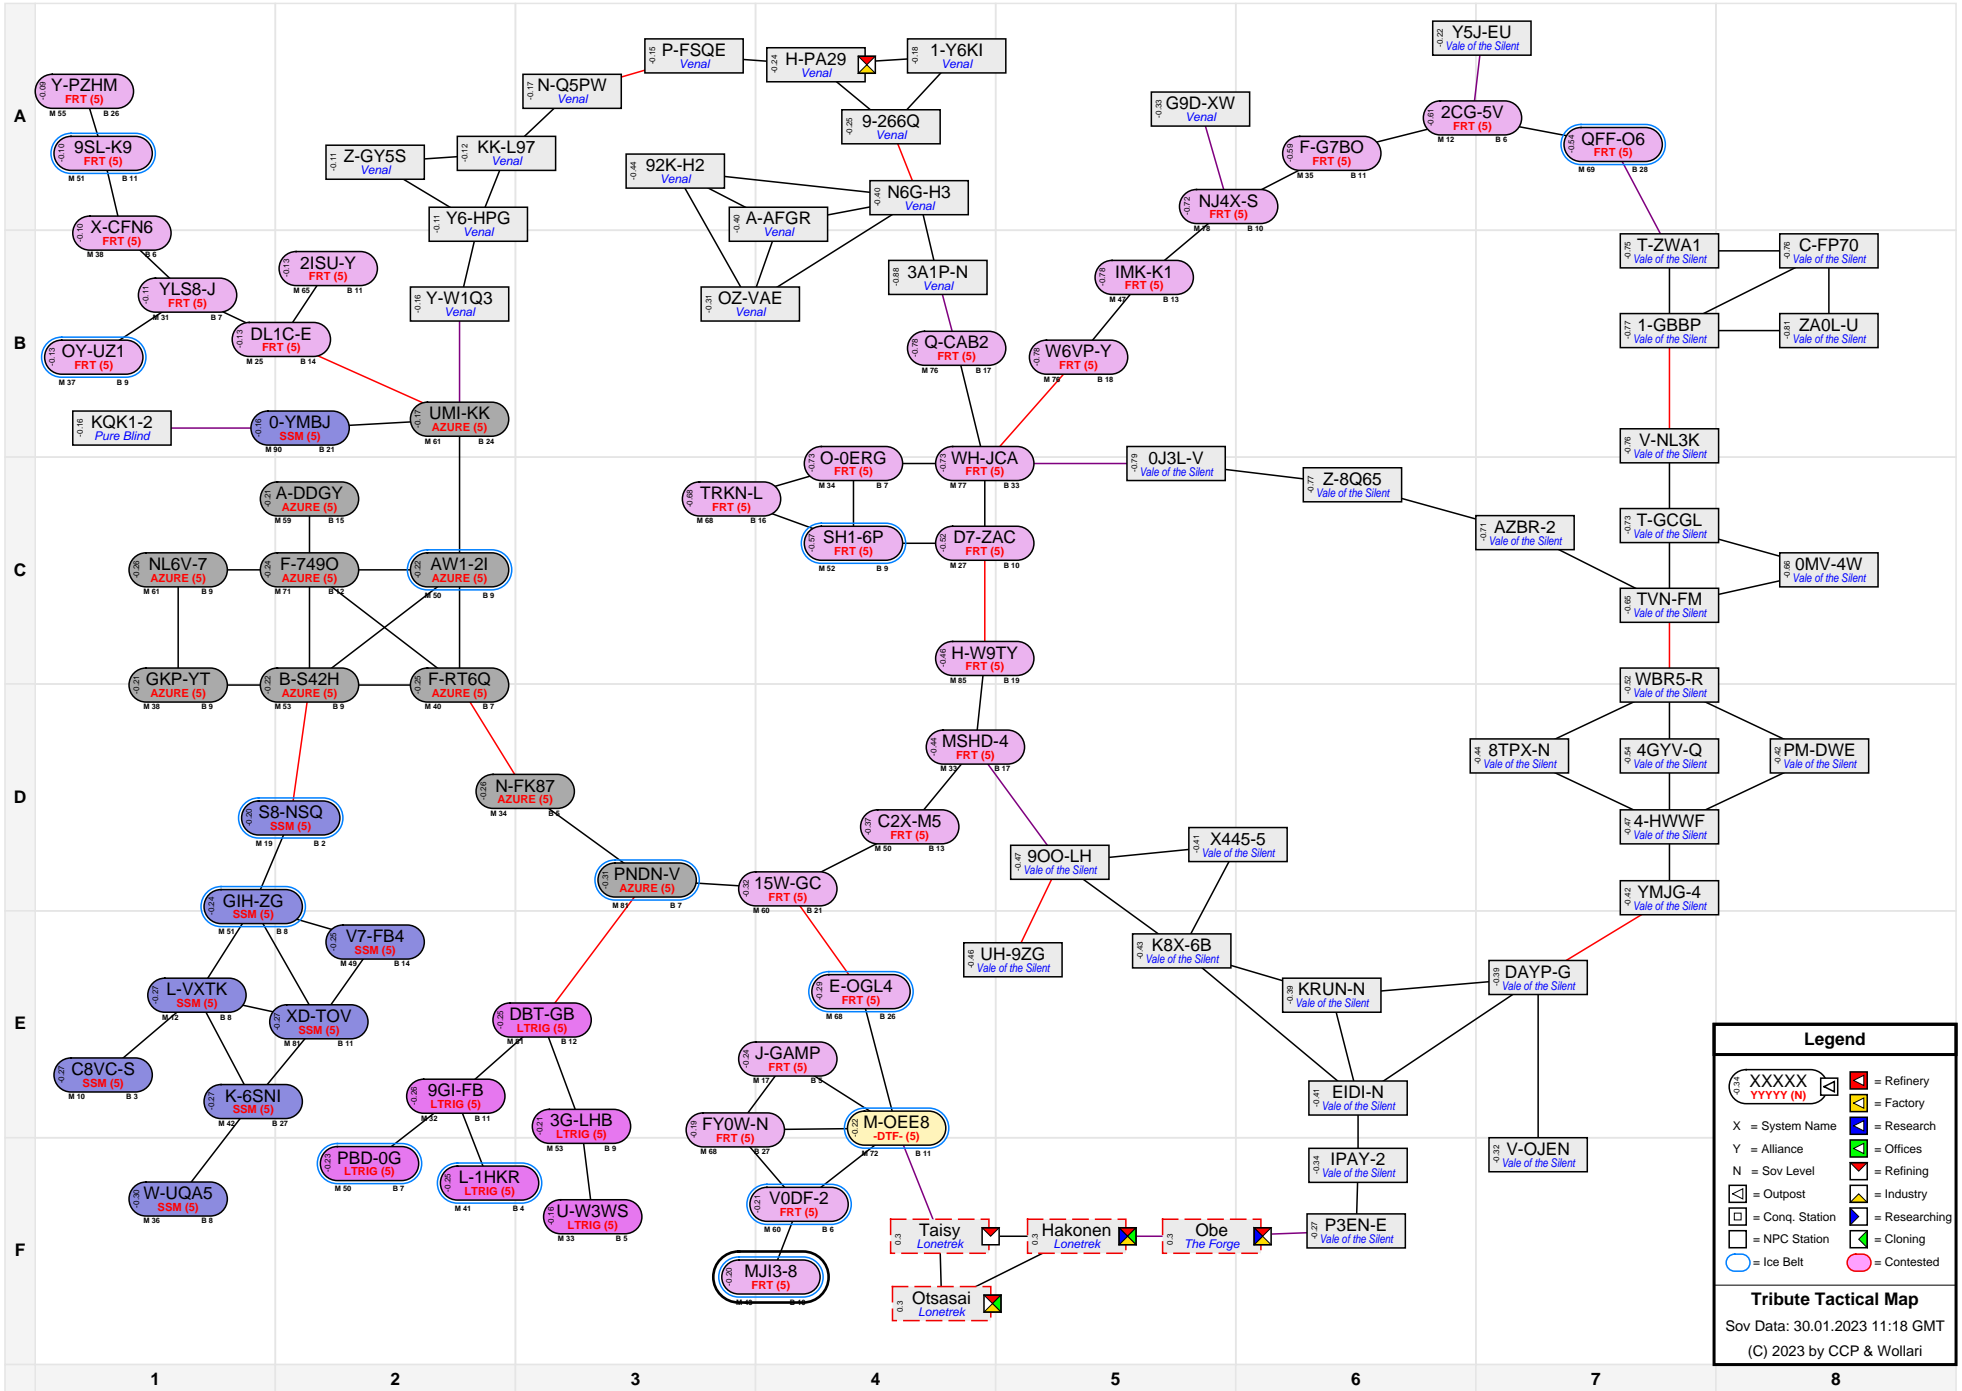

Tribute Tactical Map

Legend

- XXXXXX (contested) / YYYYY (ice belt)
- [Red Triangle] = Refinery
- [Yellow Triangle] = Factory
- [Blue Triangle] = Research
- [Green Triangle] = Offices
- [White Triangle] = Refining
- [Yellow Triangle] = Industry
- [Blue Triangle] = Conq. Station
- [White Triangle] = NPC Station
- [Green Triangle] = Cloning
- [Blue Circle] = Ice Belt
- [Pink Circle] = Contested

Tribute Tactical Map
 Sov Data: 30.01.2023 11:18 GMT
 (C) 2023 by CCP & Wollari