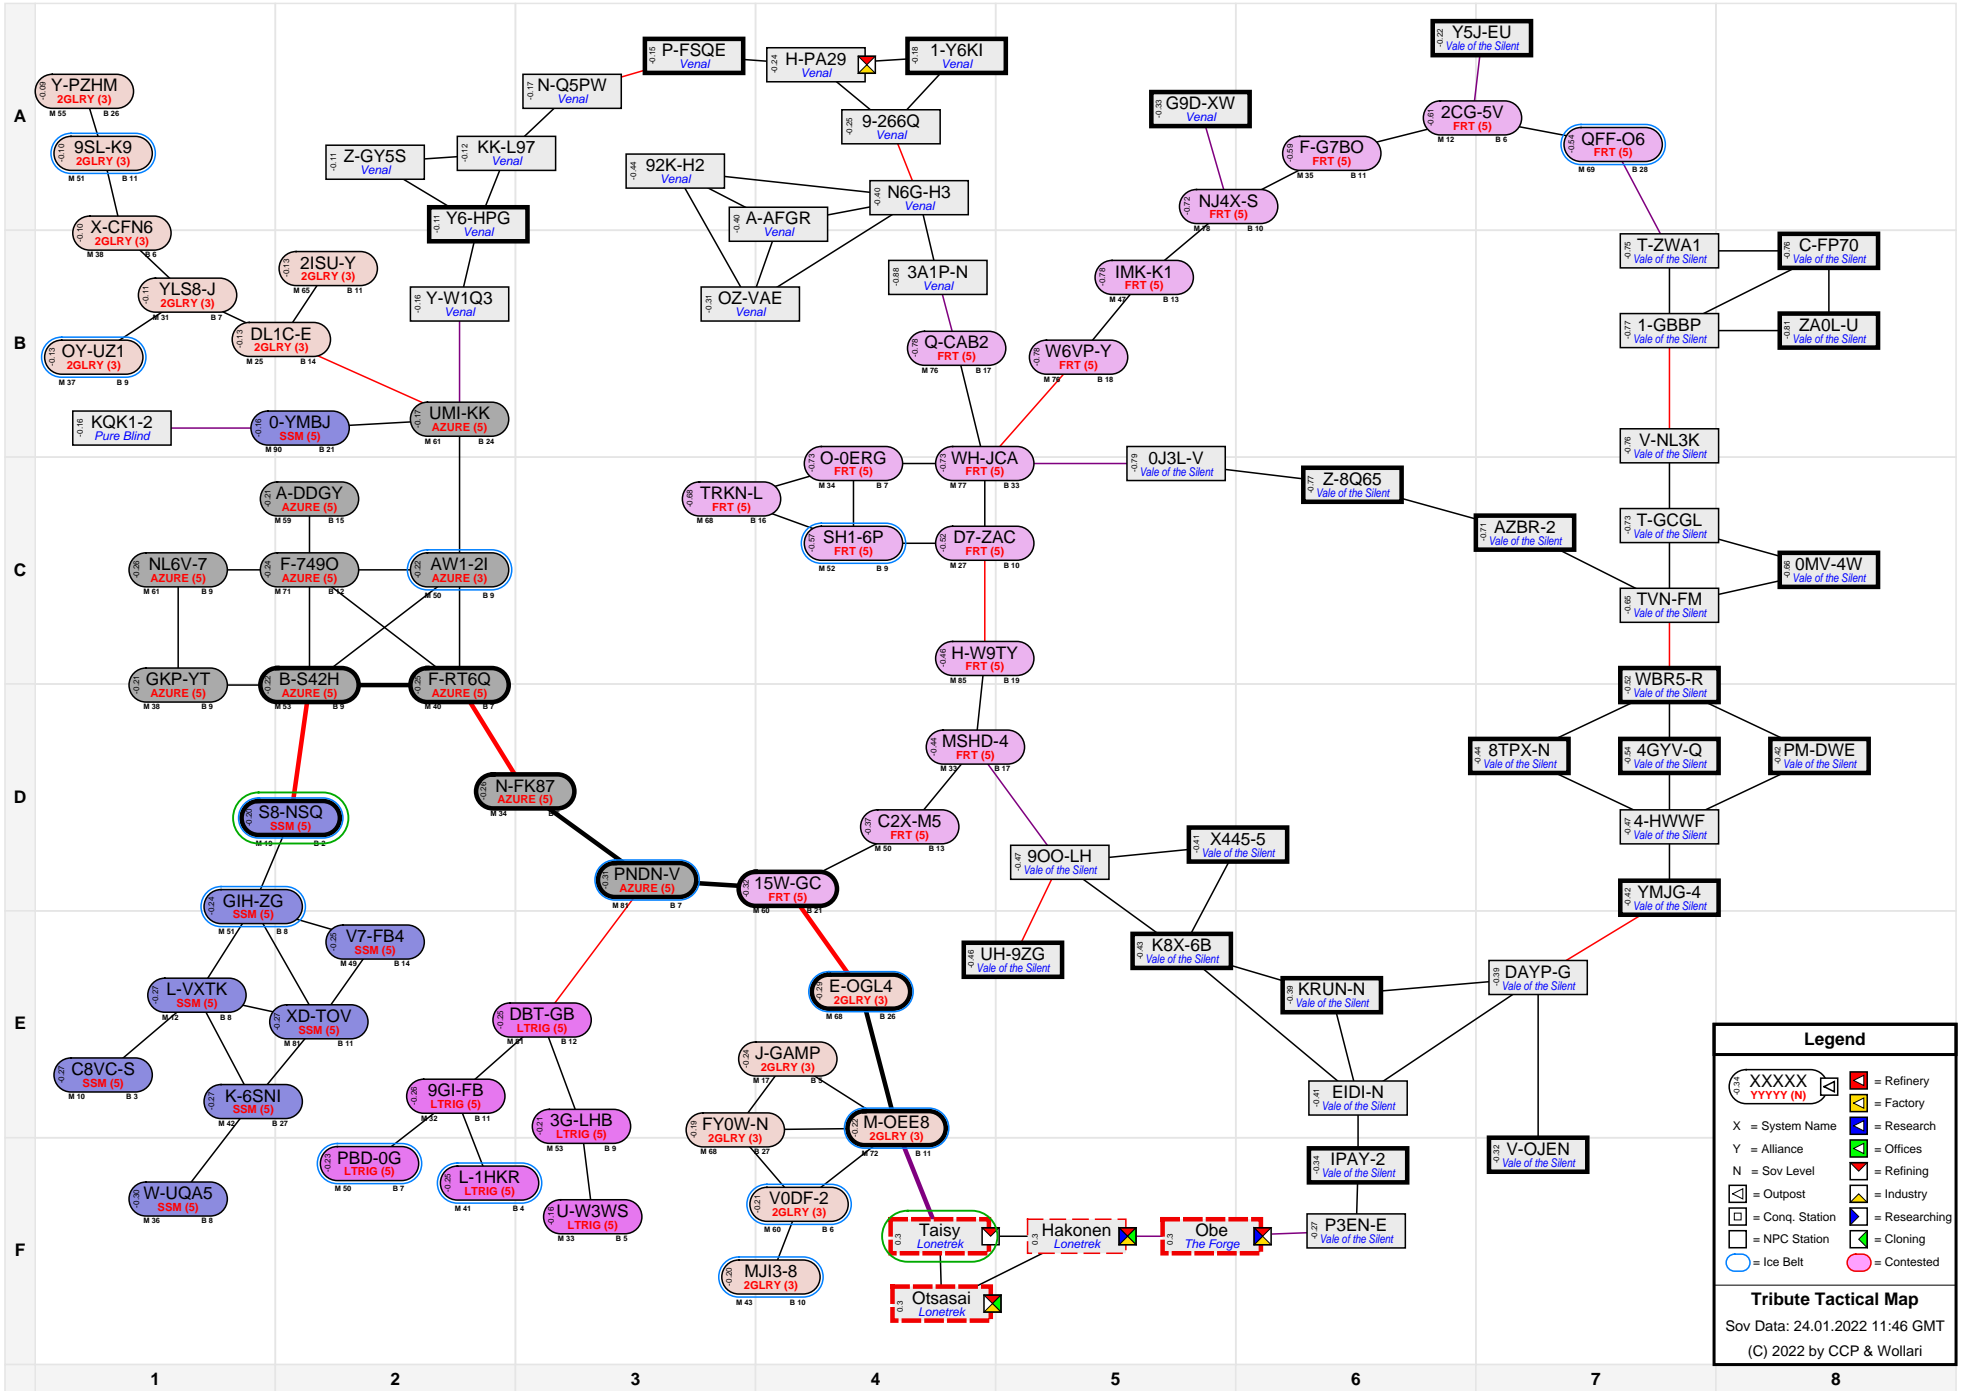

Tribute Tactical Map

Legend

- XXXXX (SSM) = Refinery
- YYYYY (N) = Factory
- X = System Name
- Y = Alliance
- N = Sov Level
- [Square with X] = Outpost
- [Square with Y] = Conq. Station
- [Square with Z] = NPC Station
- [Circle with X] = Ice Belt
- [Circle with Y] = Contested
- [Square with A] = Research
- [Square with B] = Offices
- [Square with C] = Refining
- [Square with D] = Industry
- [Square with E] = Researching
- [Square with F] = Cloning

Tribute Tactical Map
 Sov Data: 24.01.2022 11:46 GMT
 (C) 2022 by CCP & Wollari