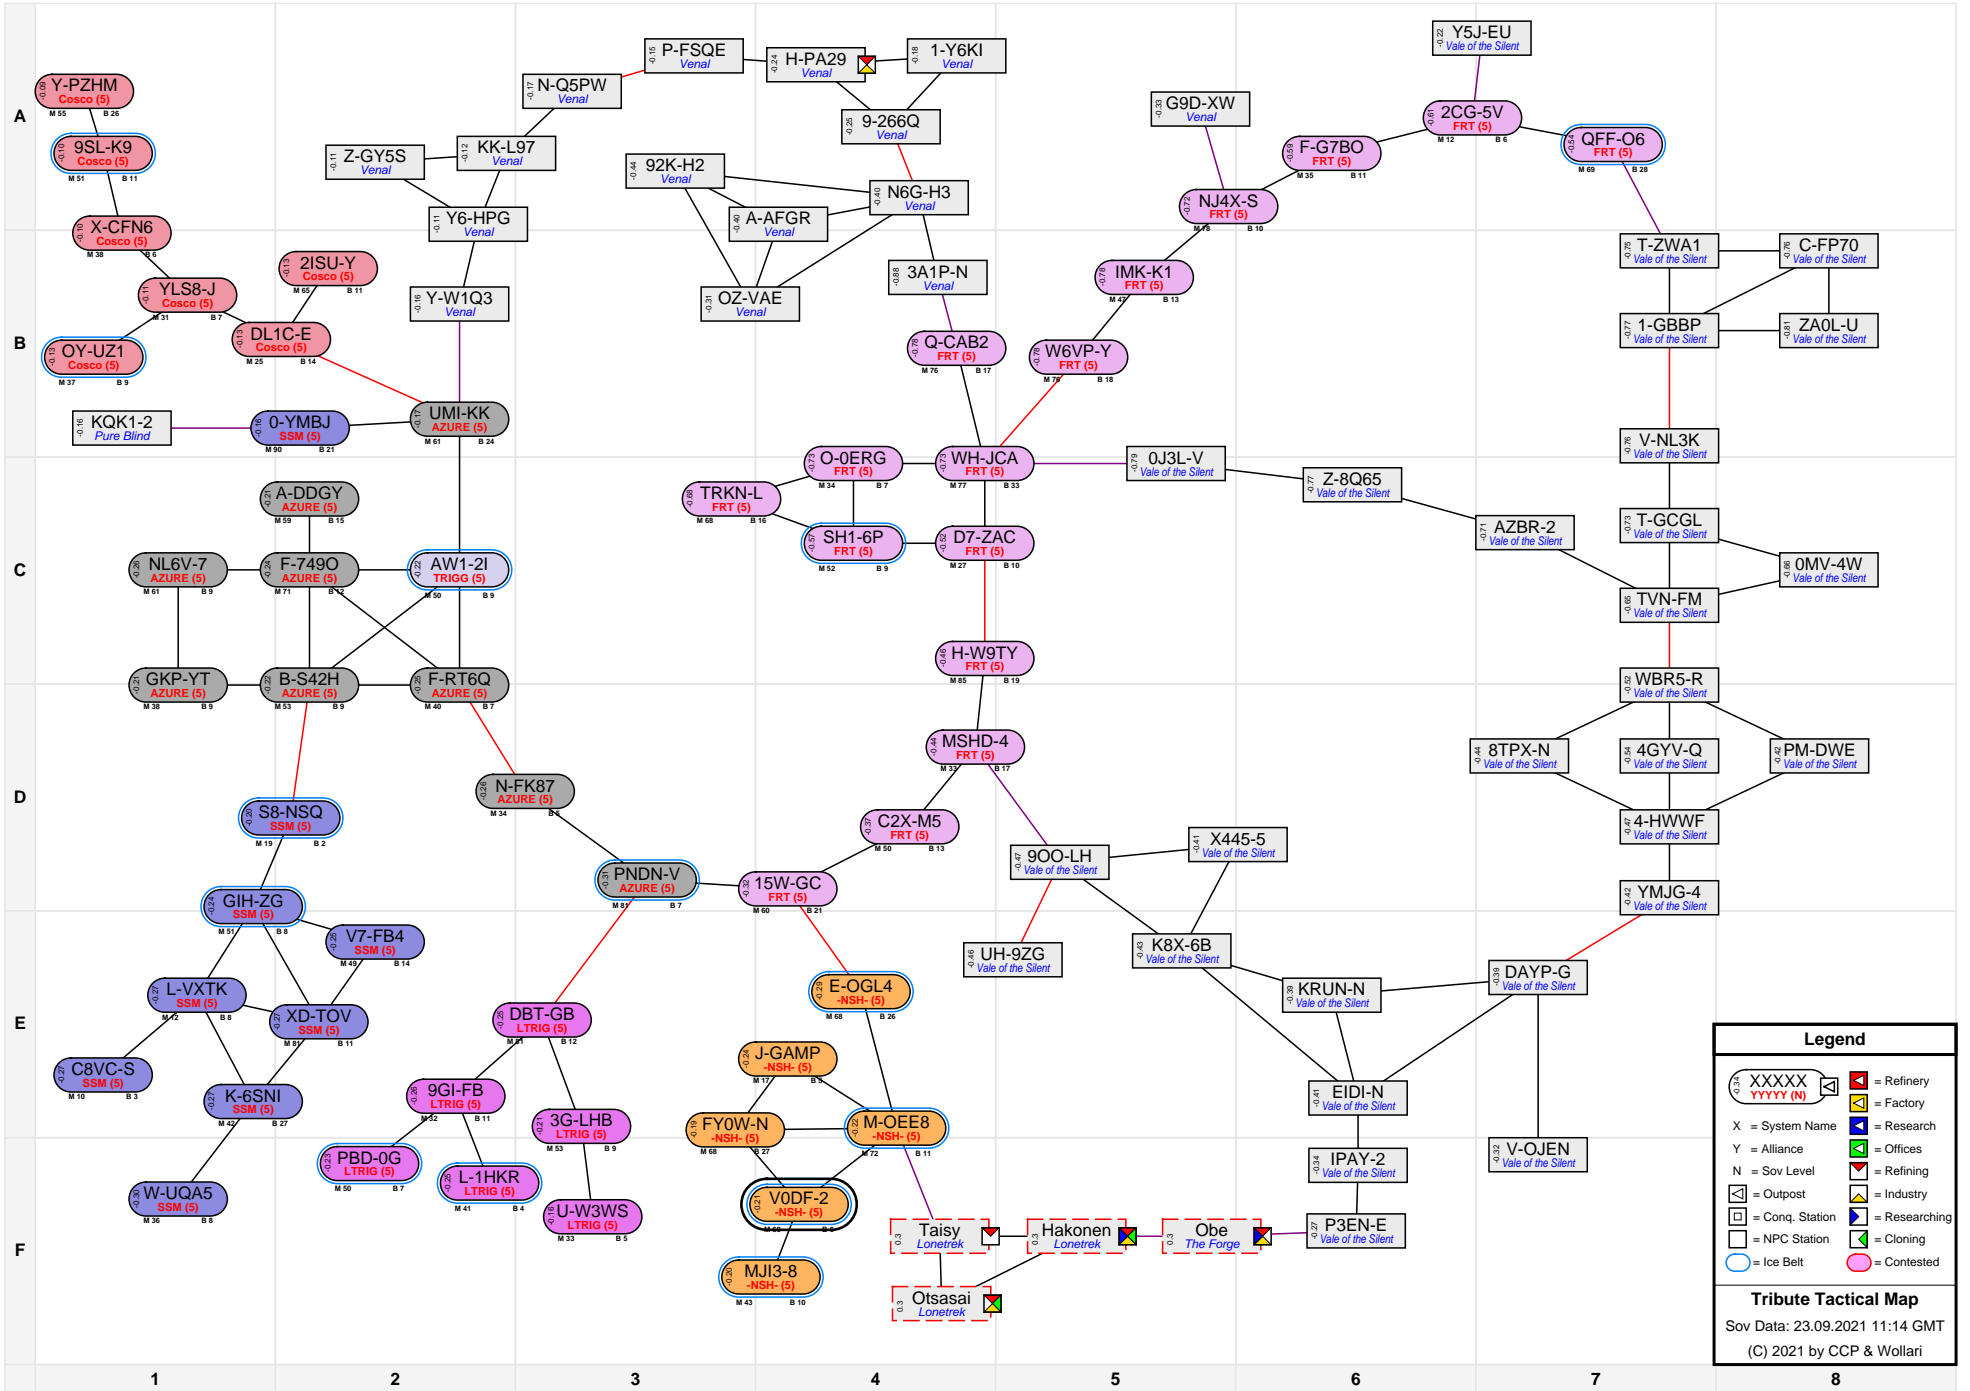

Tribute Tactical Map

Legend

XXXXXX
YYYYY (N) = Refinery
X = System Name
Y = Alliance
N = Sov Level
[] = Outpost
[] = Conq. Station
[] = NPC Station
[] = Researching
[] = Cloning
○ = Ice Belt
● = Contested

Tribute Tactical Map

Sov Data: 23.09.2021 11:14 GMT

(C) 2021 by CCP & Wollari