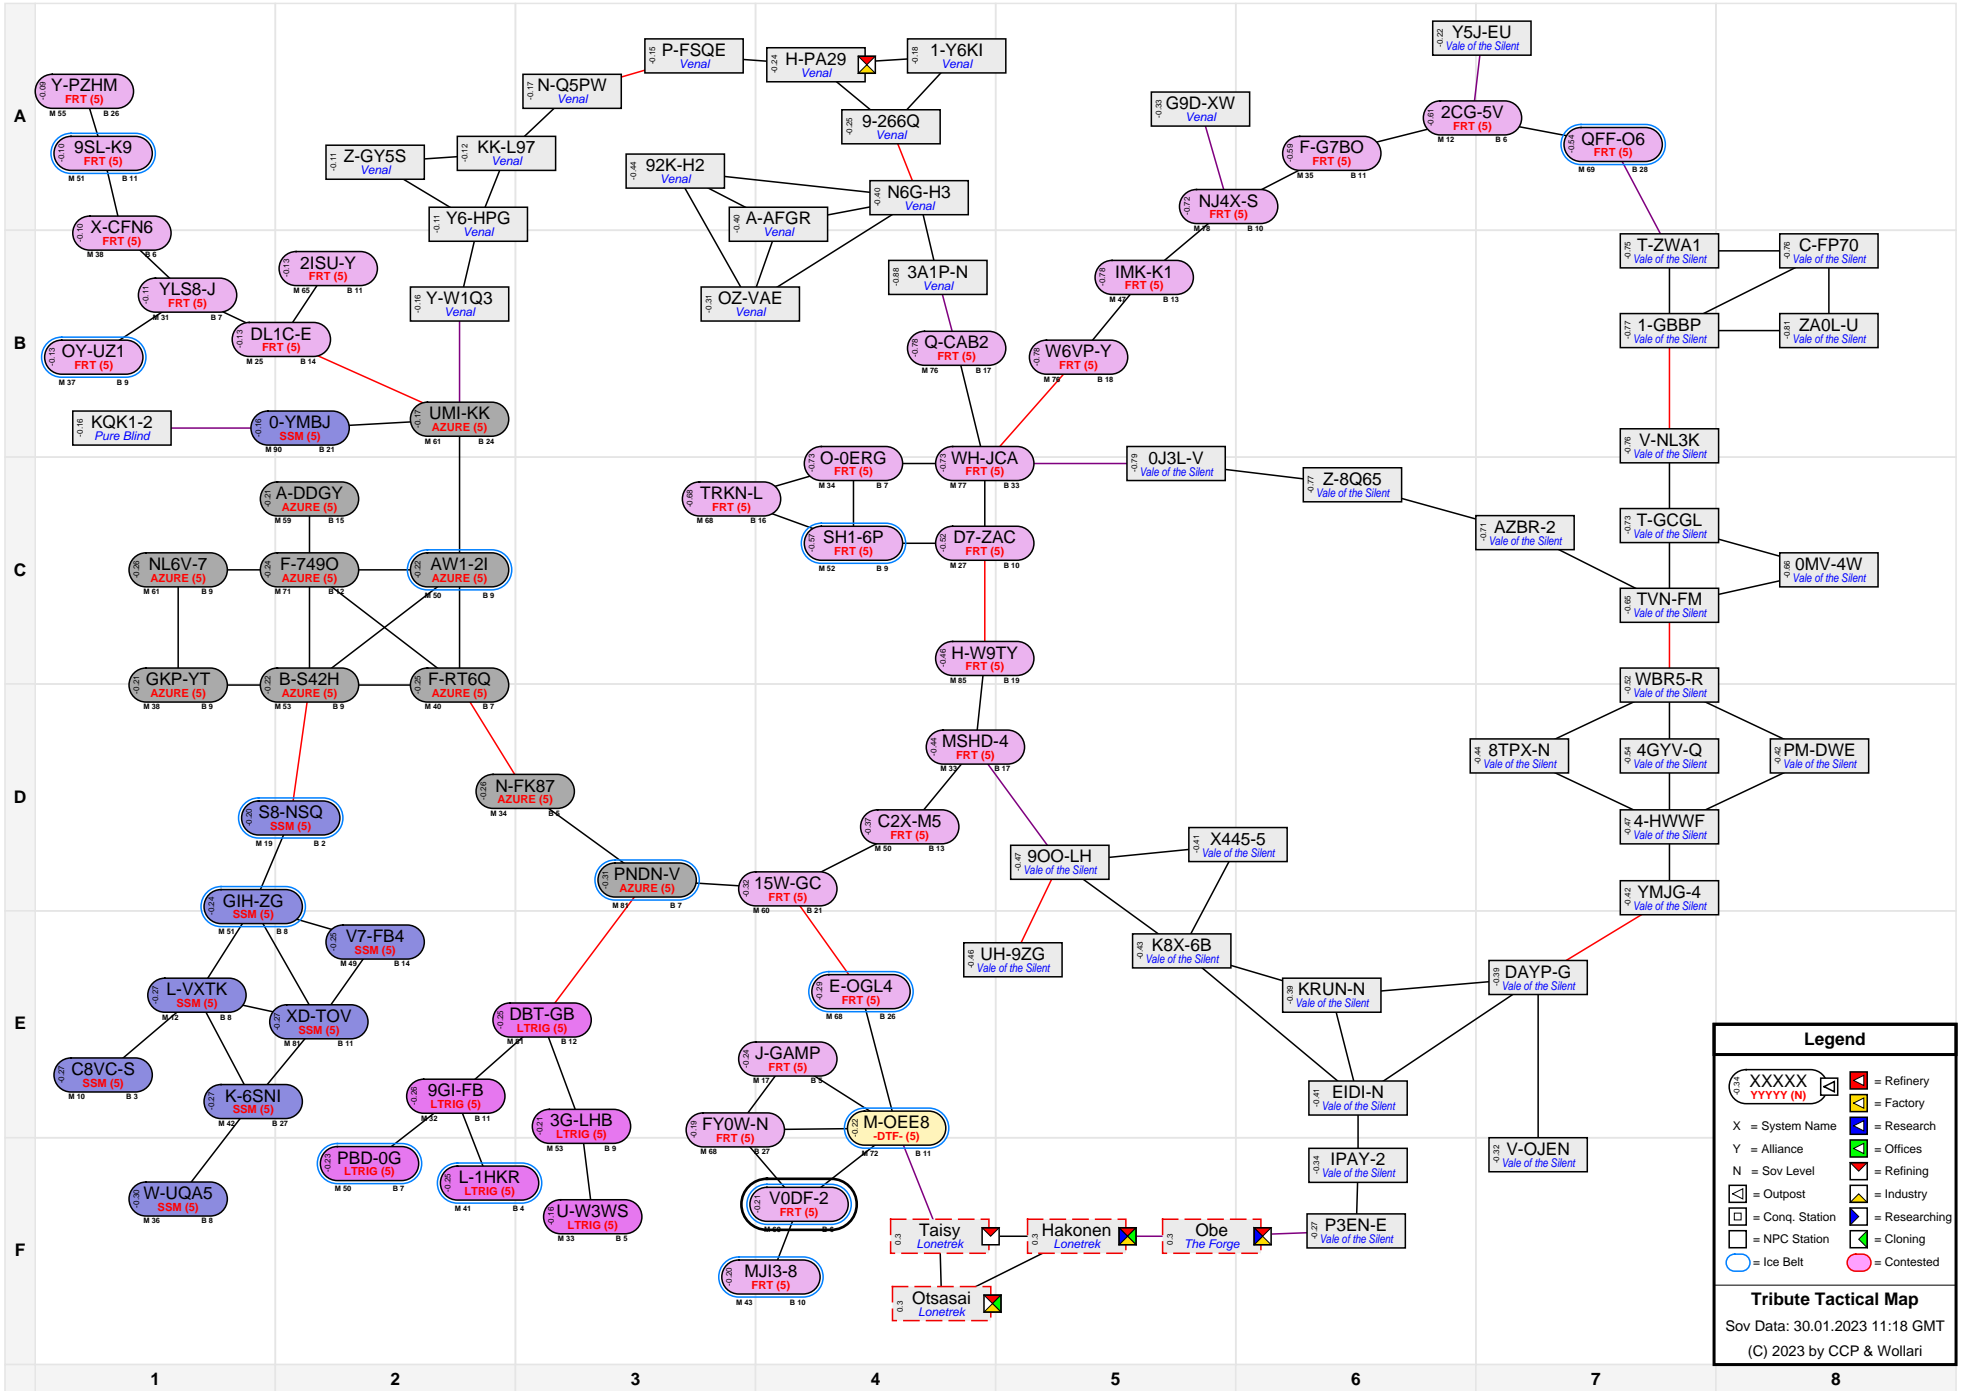

Tribute Tactical Map

Legend

XXXXXX
YYYYY (N) ■ = Refinery
■ = Factory
■ = Research
■ = Offices
■ = Refining
■ = Industry
 = Outpost
 = Conq. Station
■ = Researching
 = NPC Station
■ = Cloning
 = Ice Belt
 = Contested

Tribute Tactical Map

Sov Data: 30.01.2023 11:18 GMT

(C) 2023 by CCP & Wollari