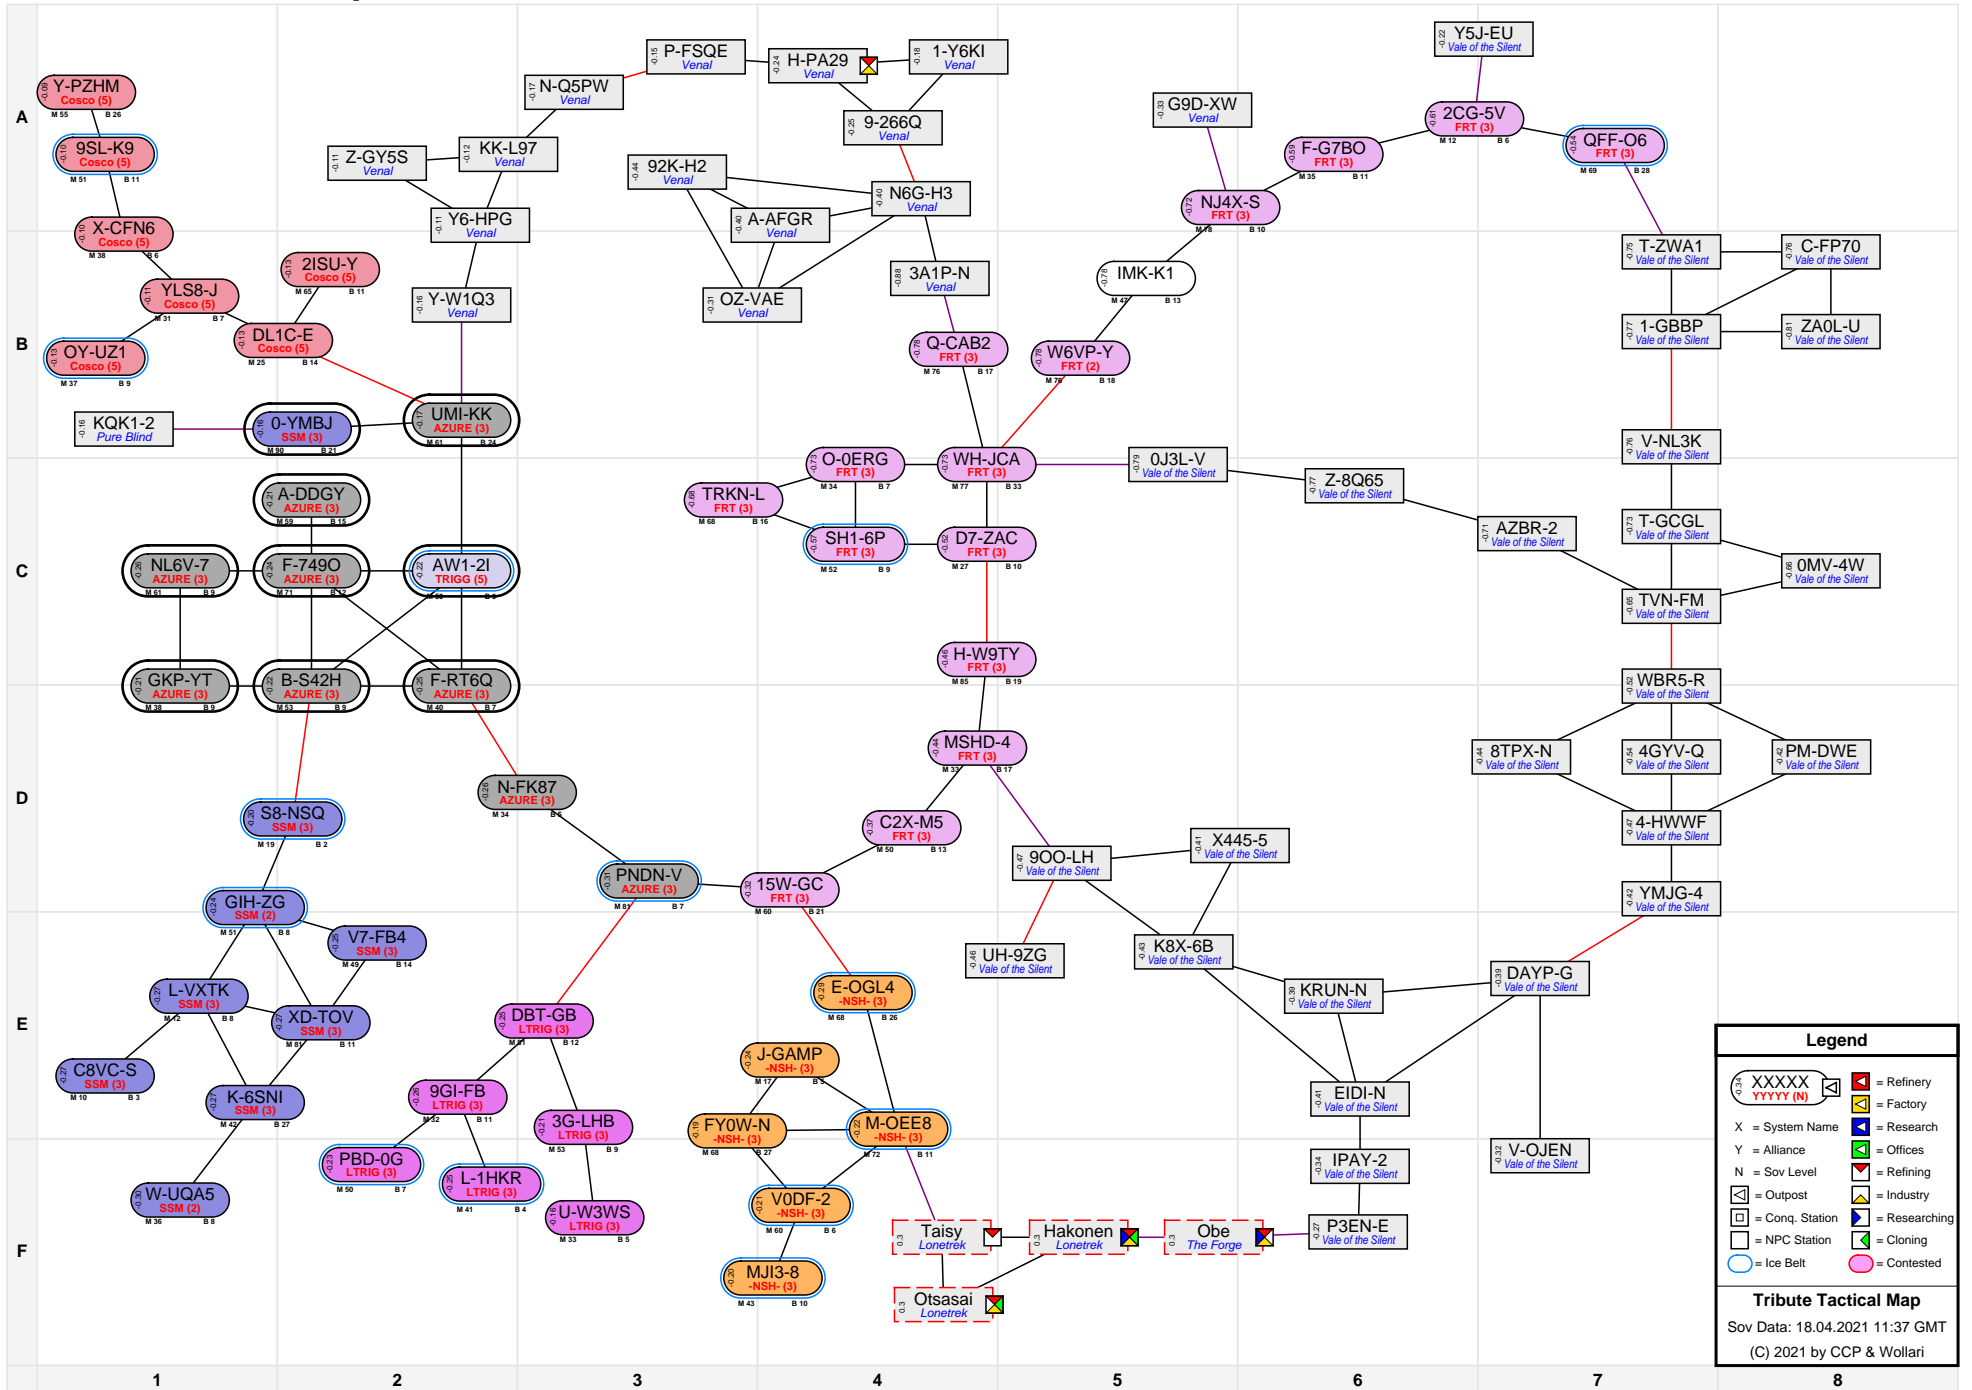

Tribute Tactical Map

Legend

- XXXXXX (with call sign) = Refinery
- YYYYY (N) (with call sign) = Factory
- X = System Name
- Y = Alliance
- N = Sov Level
- O = Outpost
- C = Conq. Station
- N = NPC Station
- Ice Belt
- Contested
- R = Research
- O = Offices
- R = Refining
- I = Industry
- C = Cloning

Tribute Tactical Map
 Sov Data: 18.04.2021 11:37 GMT
 (C) 2021 by CCP & Wollari