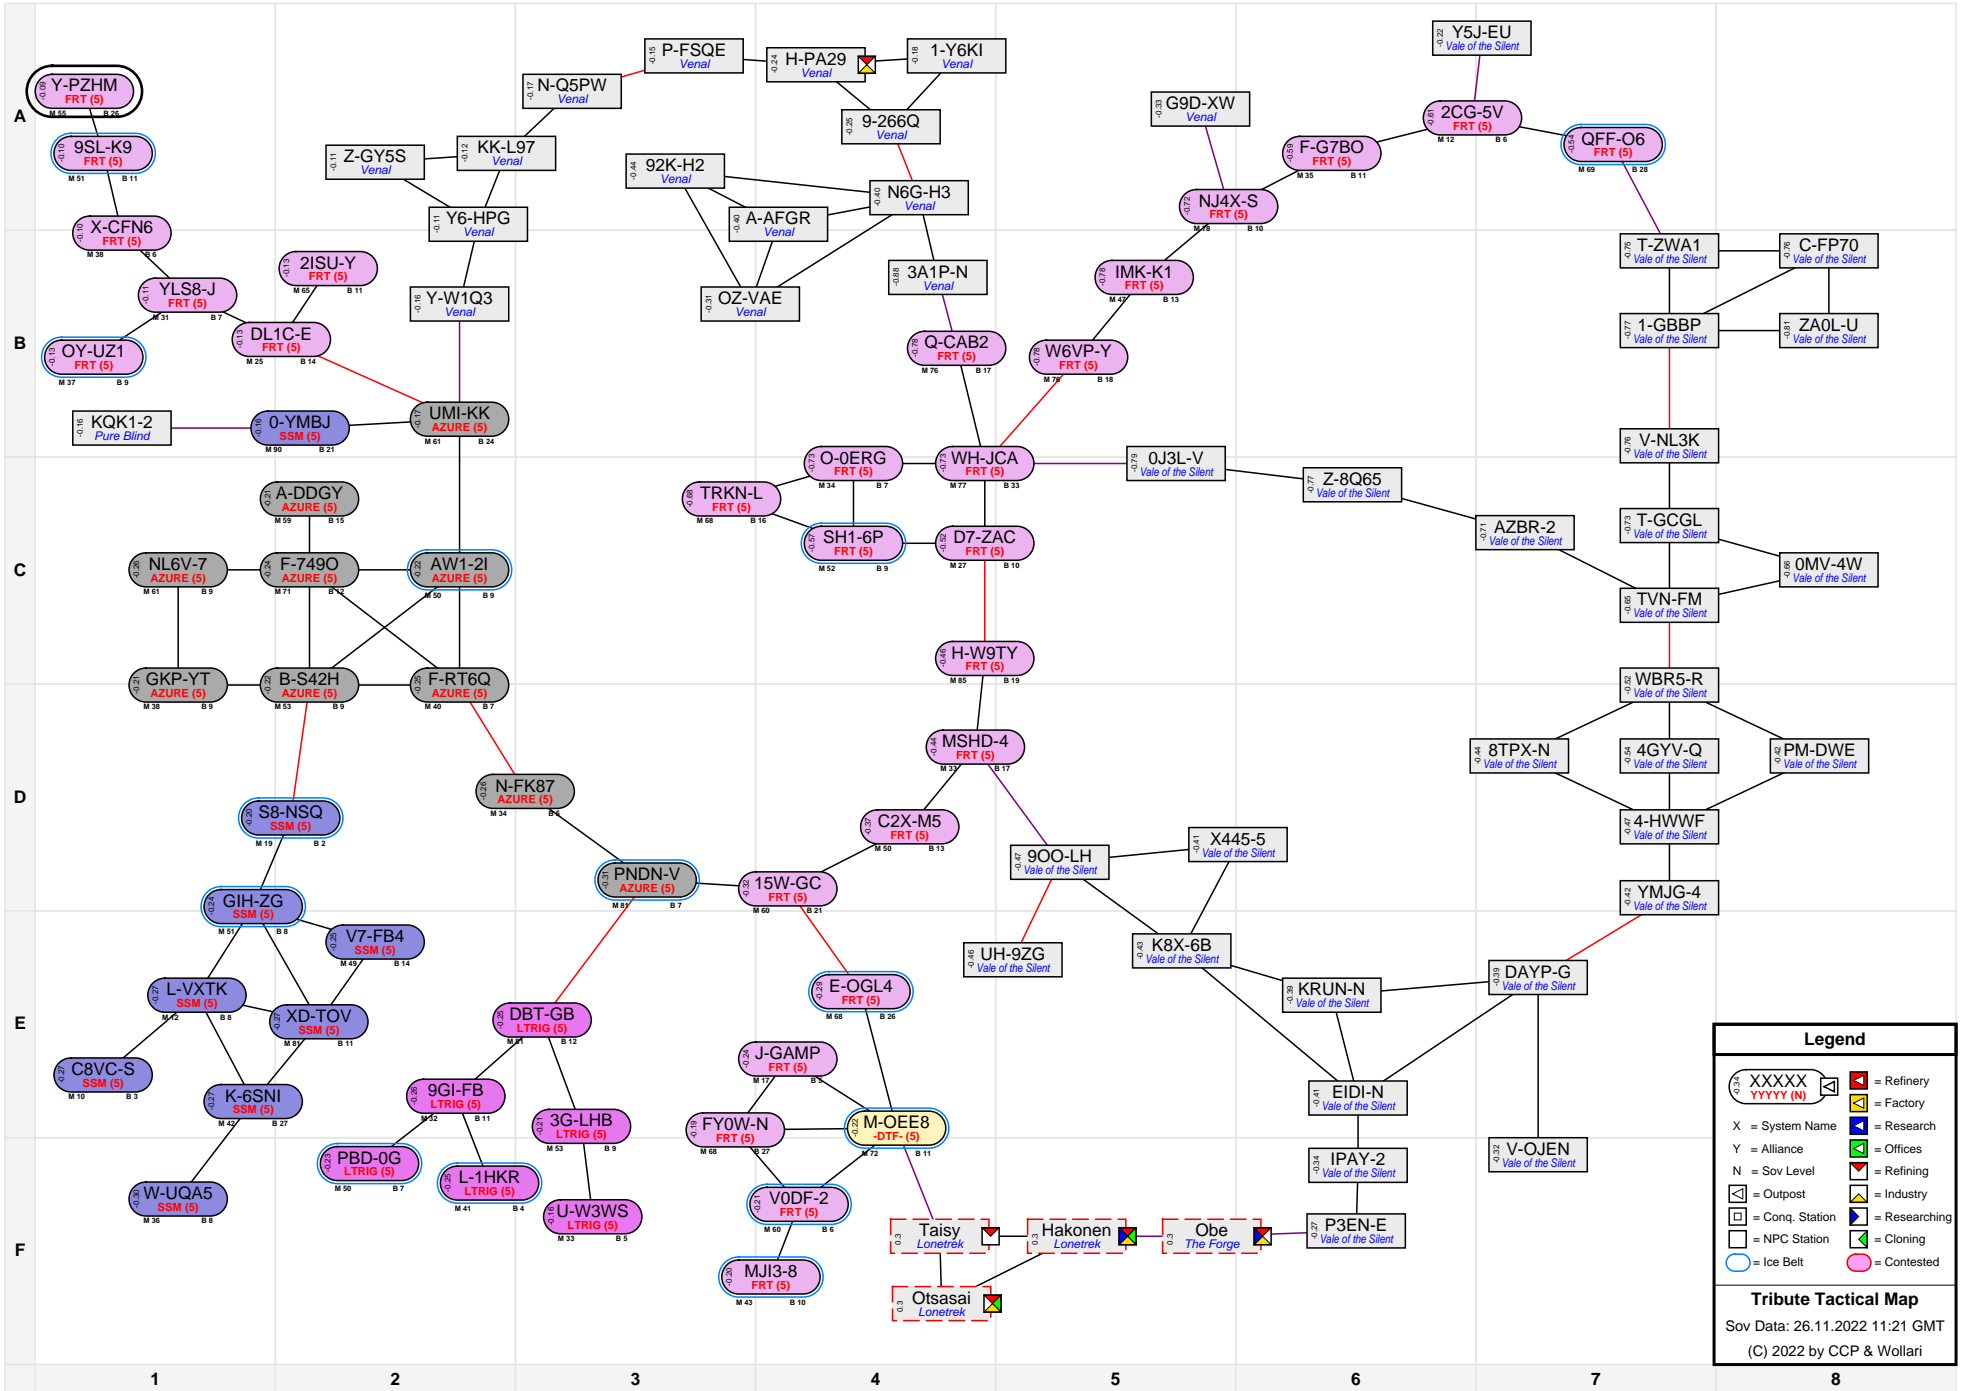

Tribute Tactical Map

Legend

XXXXXX
YYYYY (N) = Refinery
X = System Name
Y = Alliance
N = Sov Level
[] = Outpost
[] = Conq. Station
[] = NPC Station
[] = Ice Belt
[] = Contested

■ = Refinery
■ = Factory
■ = Research
■ = Offices
■ = Refining
■ = Industry
■ = Conq. Station
■ = Researching
■ = Cloning

Tribute Tactical Map

Sov Data: 26.11.2022 11:21 GMT

(C) 2022 by CCP & Wollari