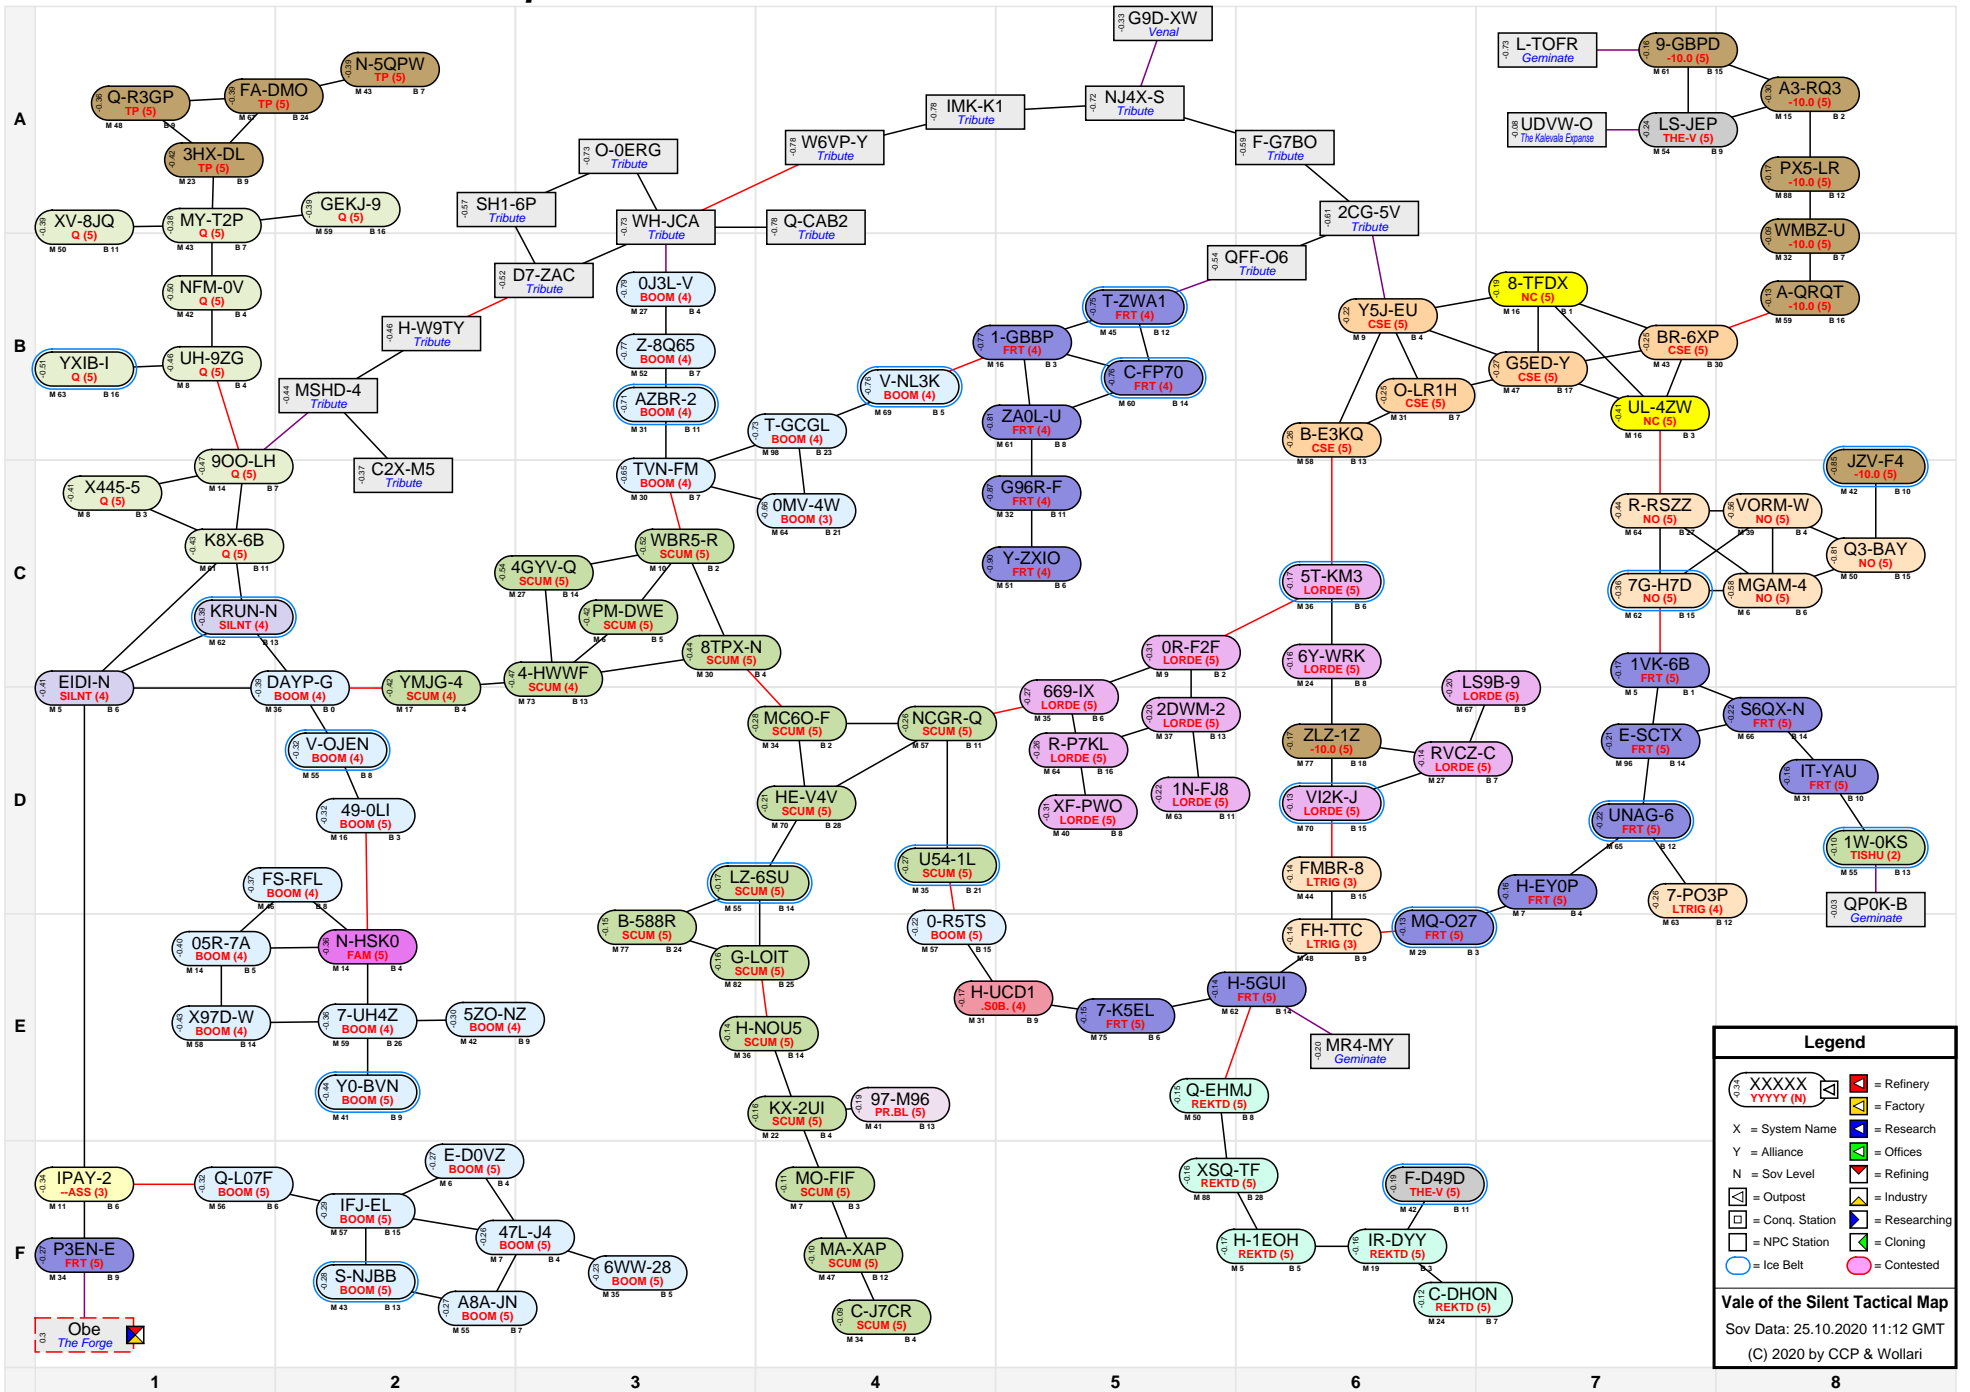

Vale of the Silent Tactical Map

Legend

- XXXXX YYYYY (N) = Refinery
- X = System Name
- Y = Alliance
- N = Sov Level
- [Icon] = Outpost
- [Icon] = Conq. Station
- [Icon] = NPC Station
- [Icon] = Ice Belt
- [Icon] = Contested
- [Icon] = Factory
- [Icon] = Research
- [Icon] = Offices
- [Icon] = Refining
- [Icon] = Industry
- [Icon] = Researching
- [Icon] = Cloning

Vale of the Silent Tactical Map
 Sov Data: 25.10.2020 11:12 GMT
 (C) 2020 by CCP & Wollari