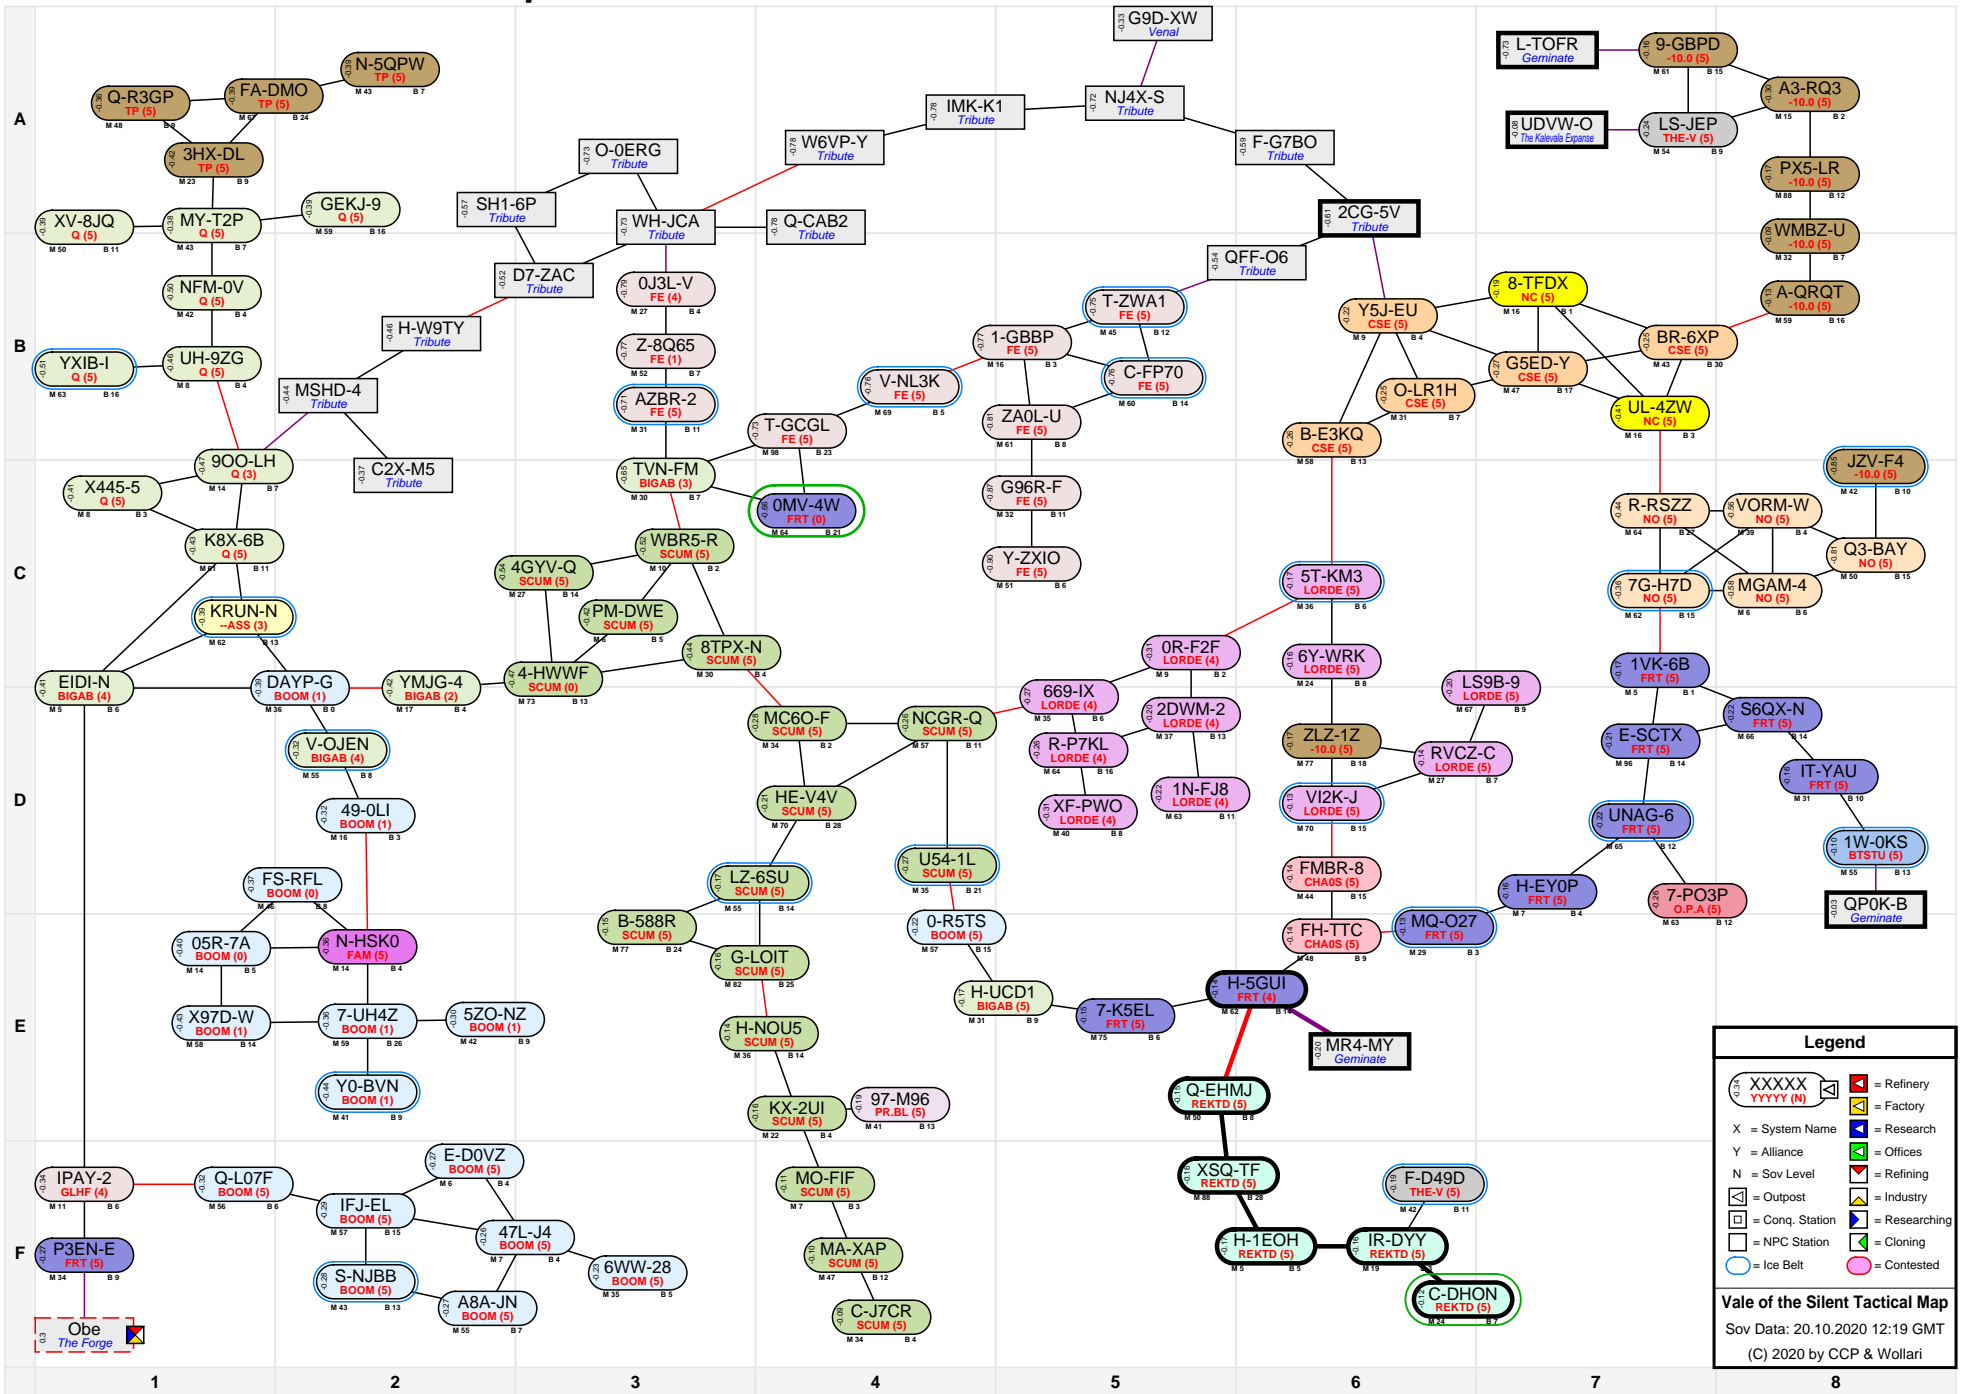

# Vale of the Silent Tactical Map

**Legend**

- XXXXX (Color) = Refinery
- YYYYY (Color) = Factory
- X = System Name
- Y = Alliance
- N = Sov Level
- [Icon] = Outpost
- [Icon] = Conq. Station
- [Icon] = NPC Station
- [Icon] = Researching
- [Icon] = Cloning
- [Icon] = Contested

**Vale of the Silent Tactical Map**  
 Sov Data: 20.10.2020 12:19 GMT  
 (C) 2020 by CCP & Wollari