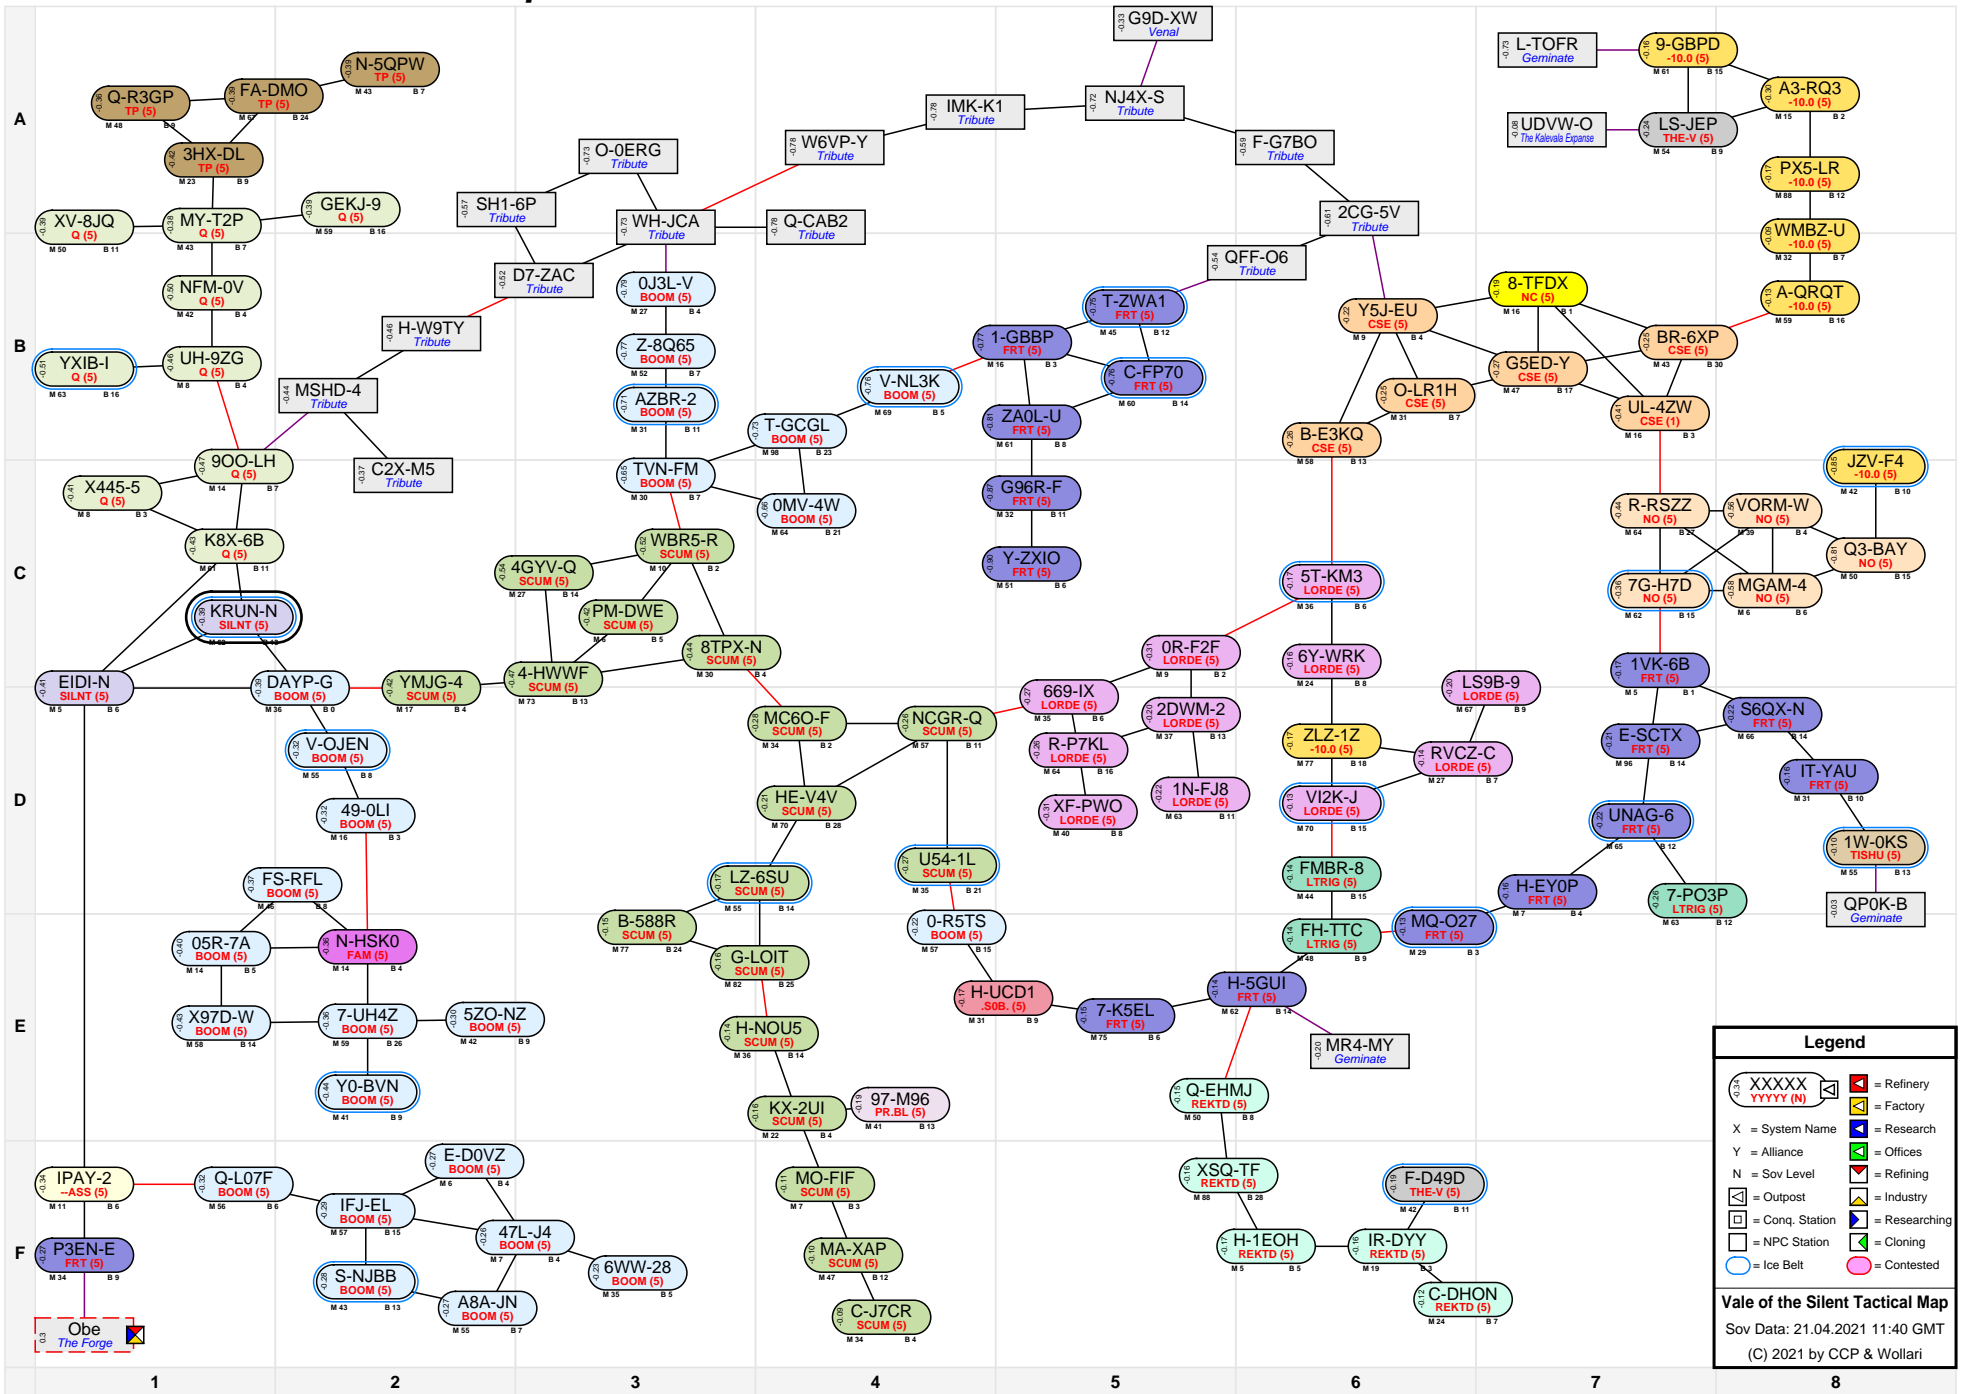

Vale of the Silent Tactical Map

Legend

- XXXXX (Type) (Status) = Refinery
- XXXXX (Type) (Status) = Factory
- X = System Name
- Y = Alliance
- N = Sov Level
- [Symbol] = Outpost
- [Symbol] = Industry
- [Symbol] = Conq. Station
- [Symbol] = Researching
- [Symbol] = NPC Station
- [Symbol] = Cloning
- [Symbol] = Ice Belt
- [Symbol] = Contested

Vale of the Silent Tactical Map
 Sov Data: 21.04.2021 11:40 GMT
 (C) 2021 by CCP & Wollari