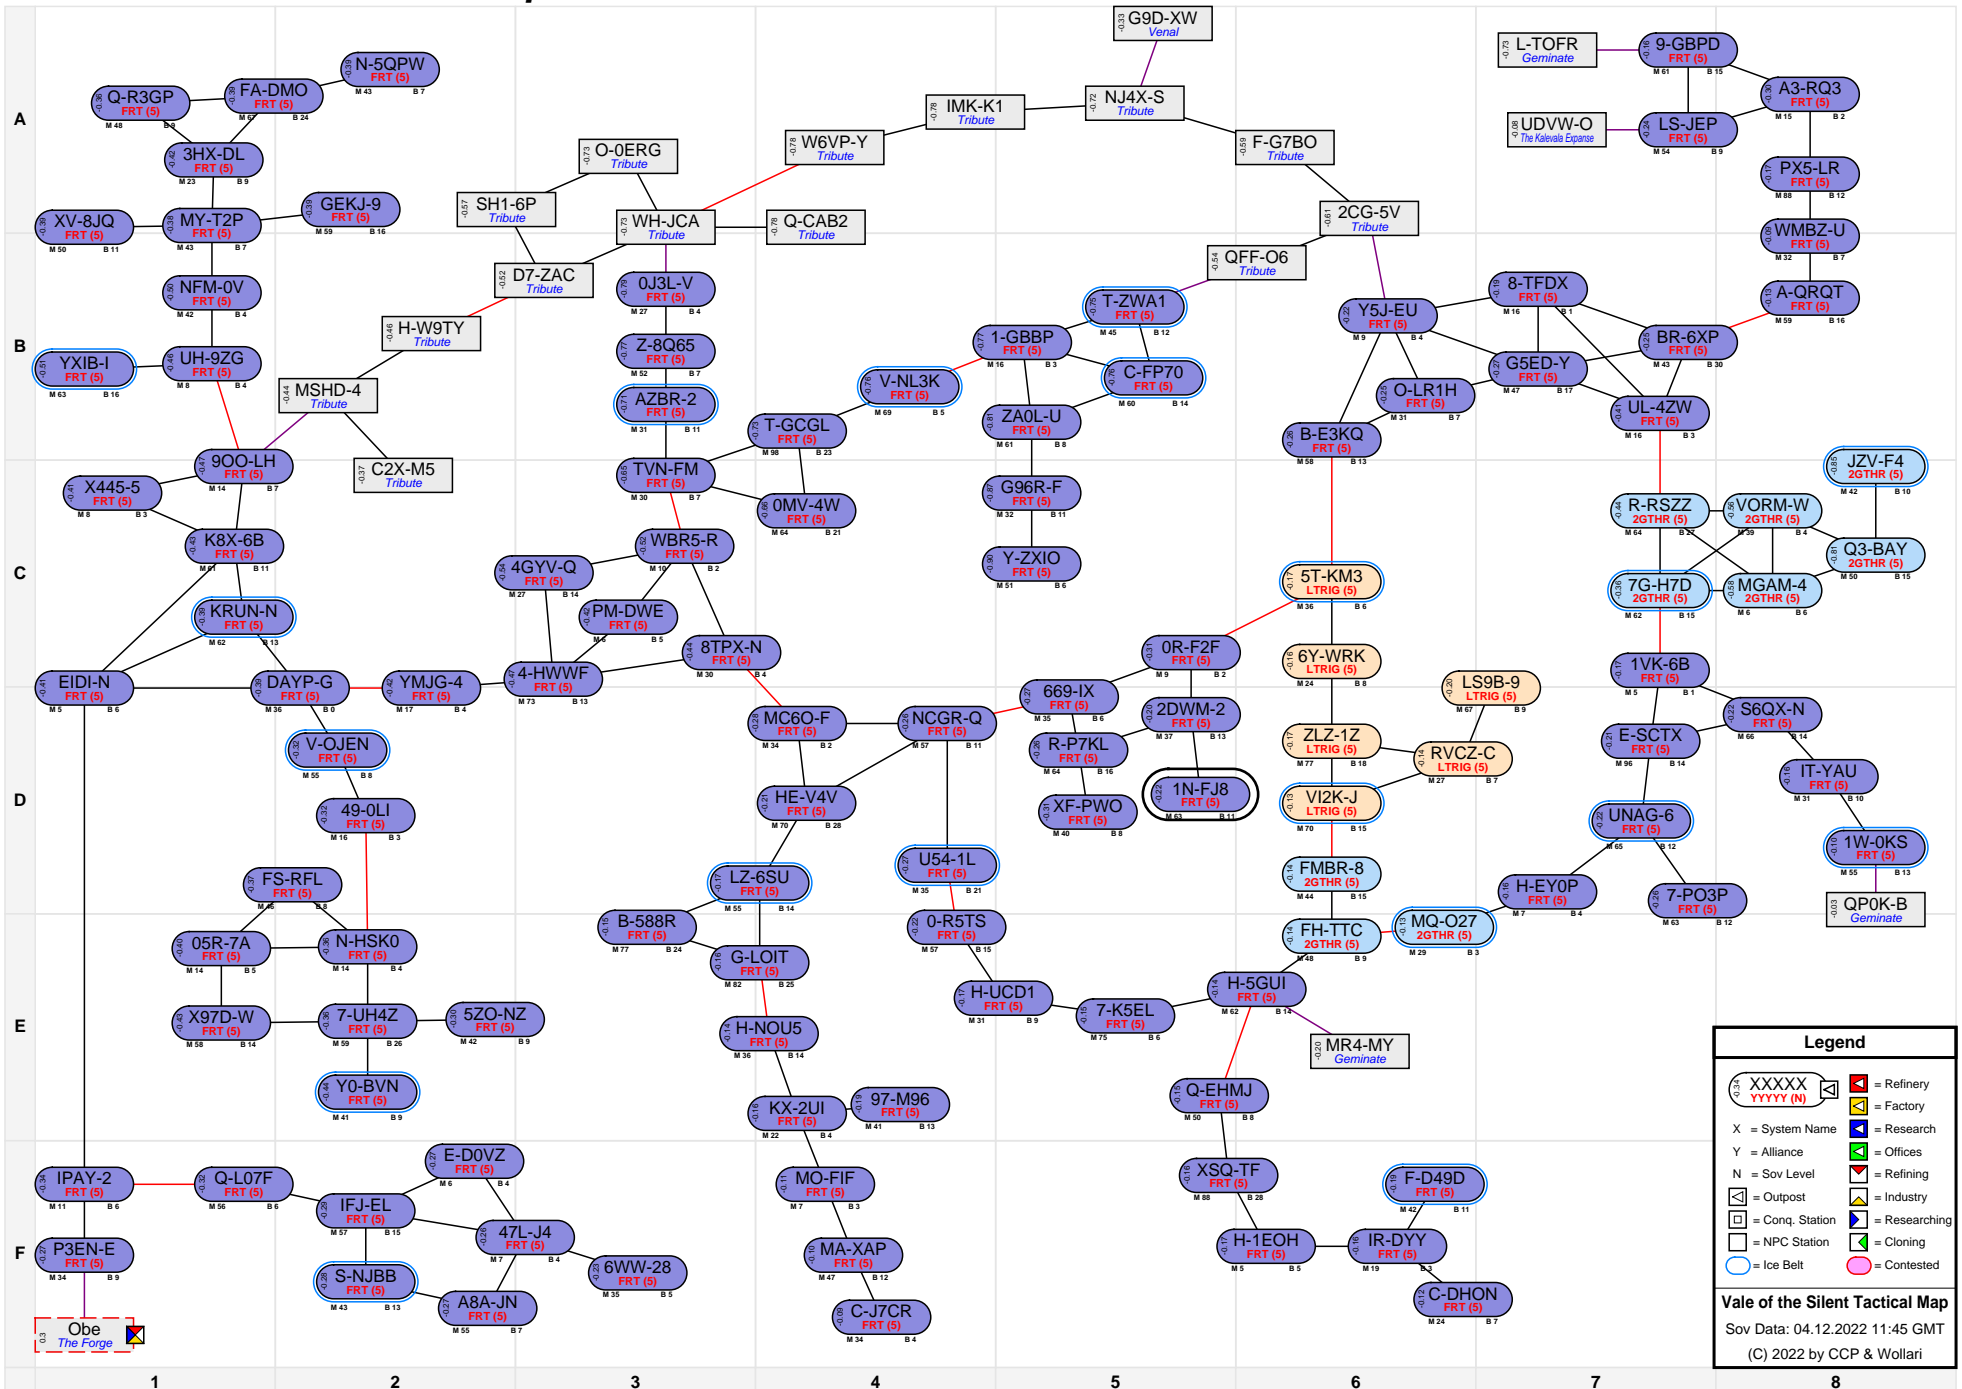

# Vale of the Silent Tactical Map

**Legend**

- XXXXXX YYYYY (N) = Station
- X = System Name
- Y = Alliance
- N = Sov Level
- = Outpost
- = Conq. Station
- = NPC Station
- = Ice Belt
- = Contested
- 🏭 = Refinery
- 🏭 = Factory
- 🔬 = Research
- 🏢 = Offices
- 🏭 = Refining
- 🏭 = Industry
- 🏭 = Researching
- 🏭 = Cloning
- 🏭 = Geminate

**Vale of the Silent Tactical Map**  
 Sov Data: 04.12.2022 11:45 GMT  
 (C) 2022 by CCP & Wollari