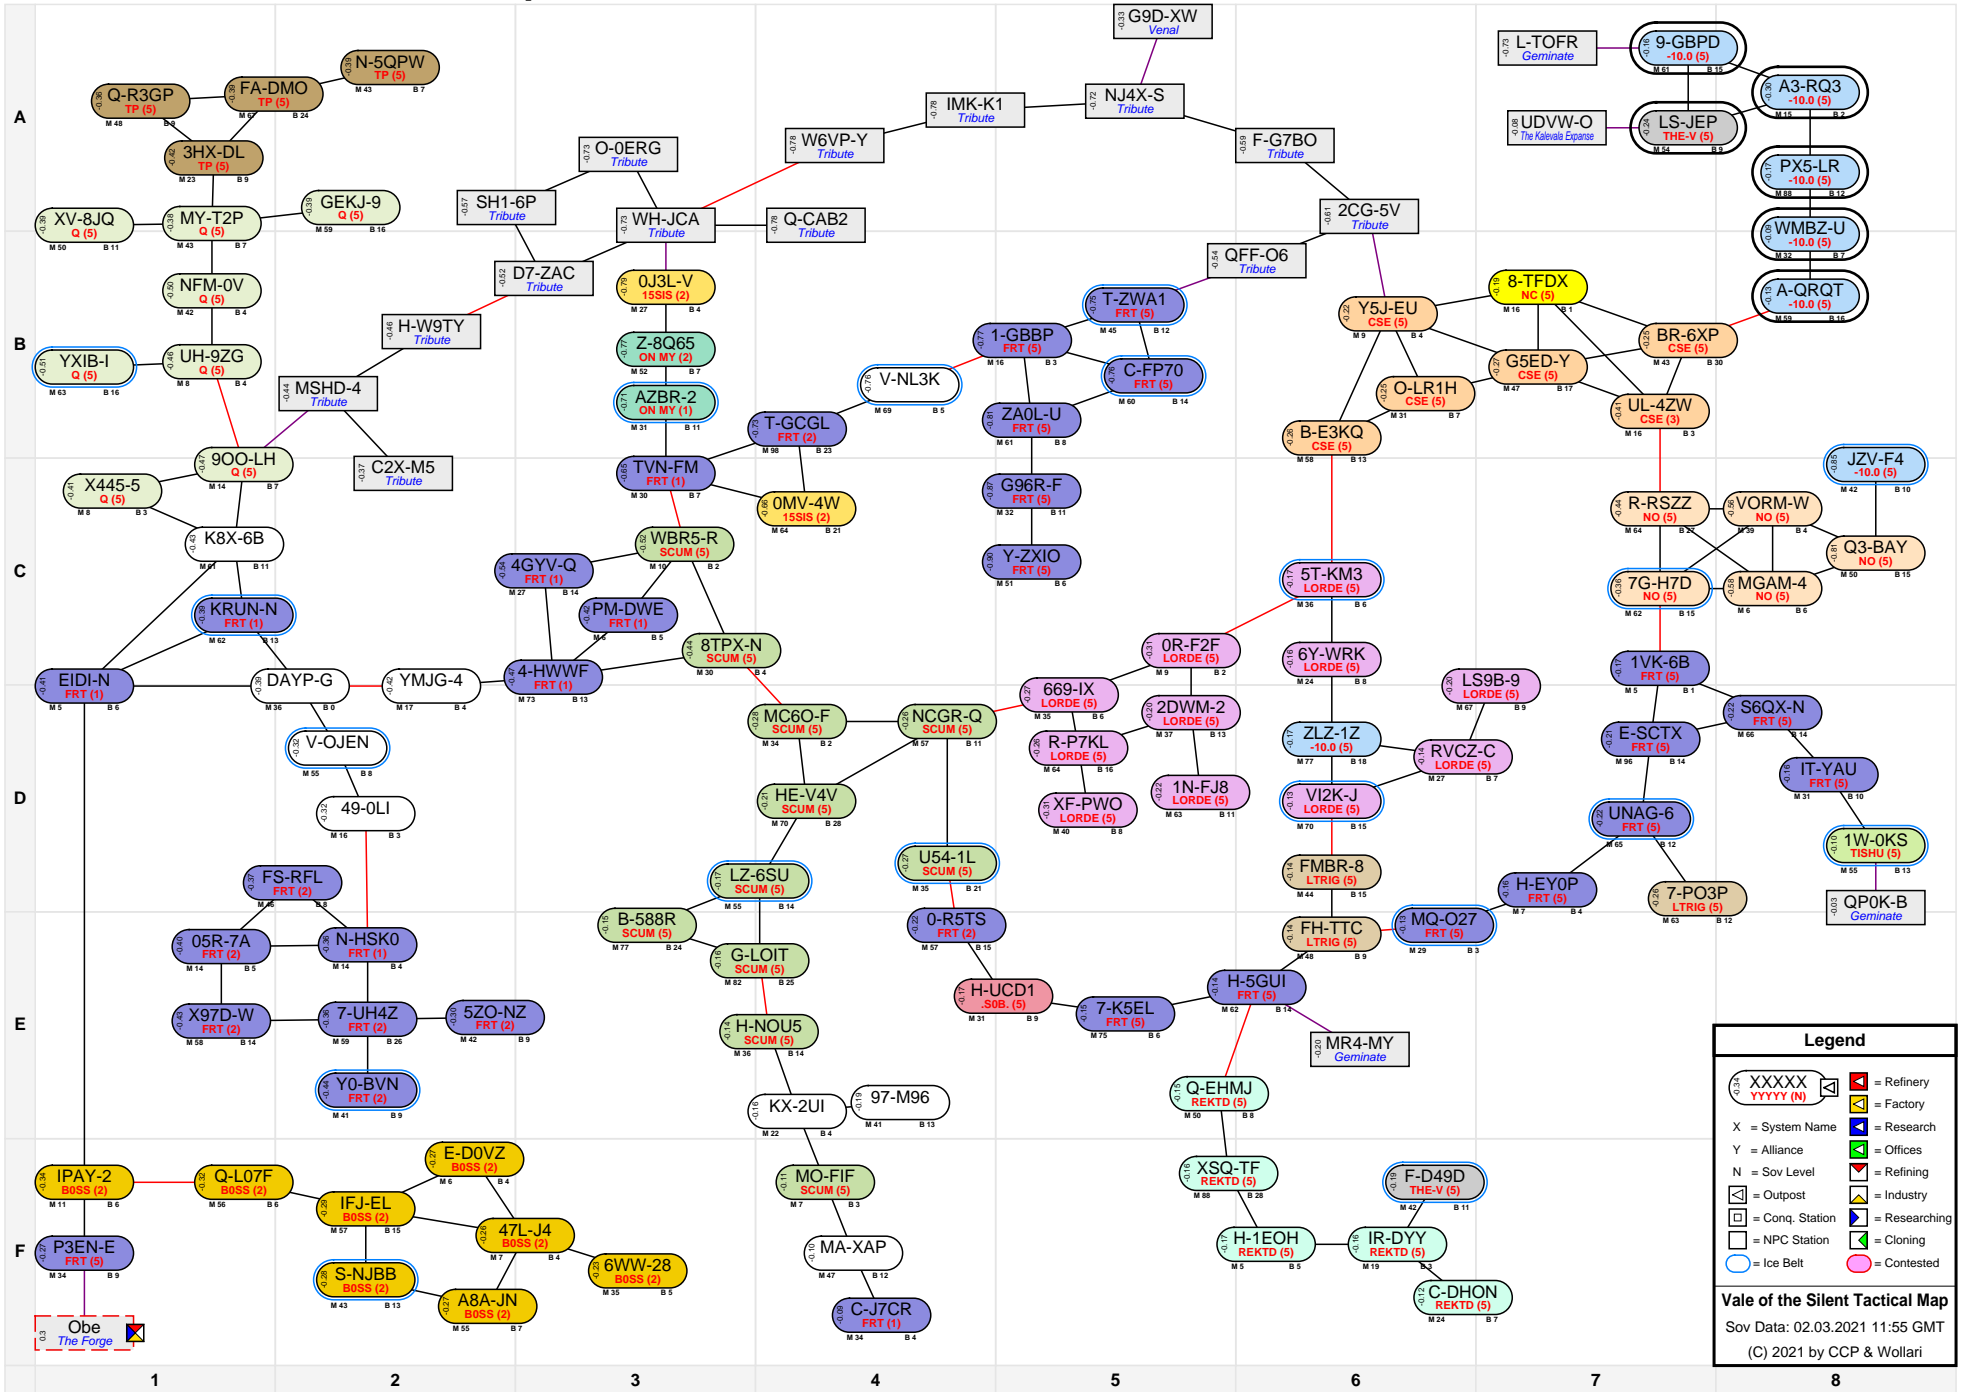

# Vale of the Silent Tactical Map

**Legend**

- XXXXX YYYYY (N) = Refinery
- X = System Name
- Y = Alliance
- N = Sov Level
- = Outpost
- = Conq. Station
- = NPC Station
- = Ice Belt
- = Contested
- ⬮ = Factory
- ⬮ = Research
- ⬮ = Offices
- ⬮ = Refining
- ⬮ = Industry
- ⬮ = Researching
- ⬮ = Cloning

**Vale of the Silent Tactical Map**  
 Sov Data: 02.03.2021 11:55 GMT  
 (C) 2021 by CCP & Wollari