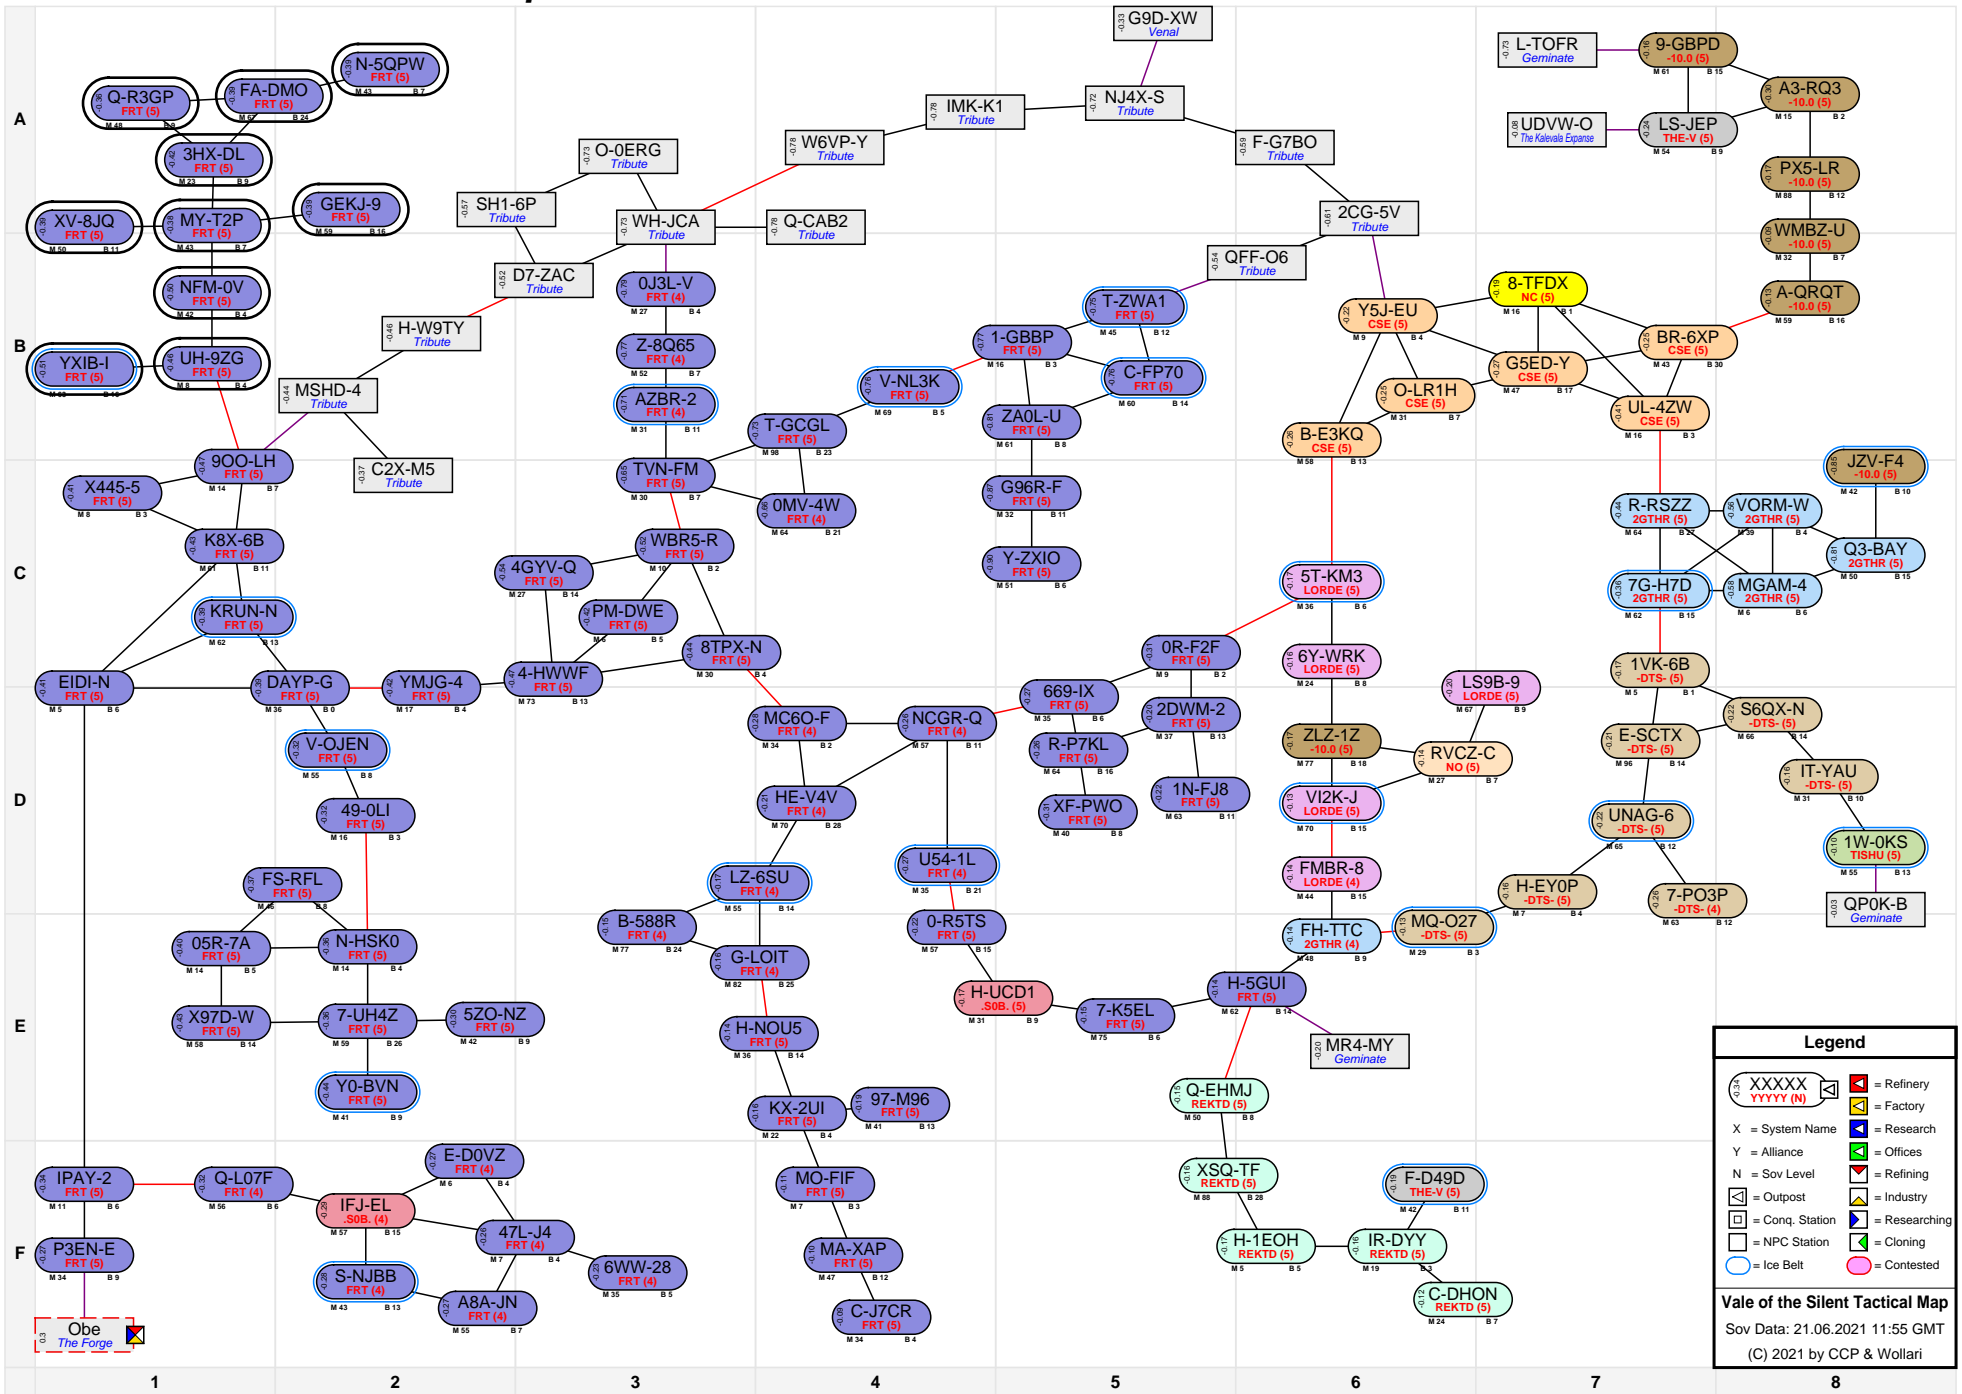

Vale of the Silent Tactical Map

Legend

- XXXXXX YYYYY (N) = Refinery
- X = System Name
- Y = Alliance
- N = Sov Level
- X = Outpost
- X = Industry
- X = Conq. Station
- X = Researching
- X = NPC Station
- X = Ice Belt
- X = Contested
- X = Factory
- X = Research
- X = Offices
- X = Refining
- X = Cloning
- X = Geminate

Vale of the Silent Tactical Map
 Sov Data: 21.06.2021 11:55 GMT
 (C) 2021 by CCP & Wollari