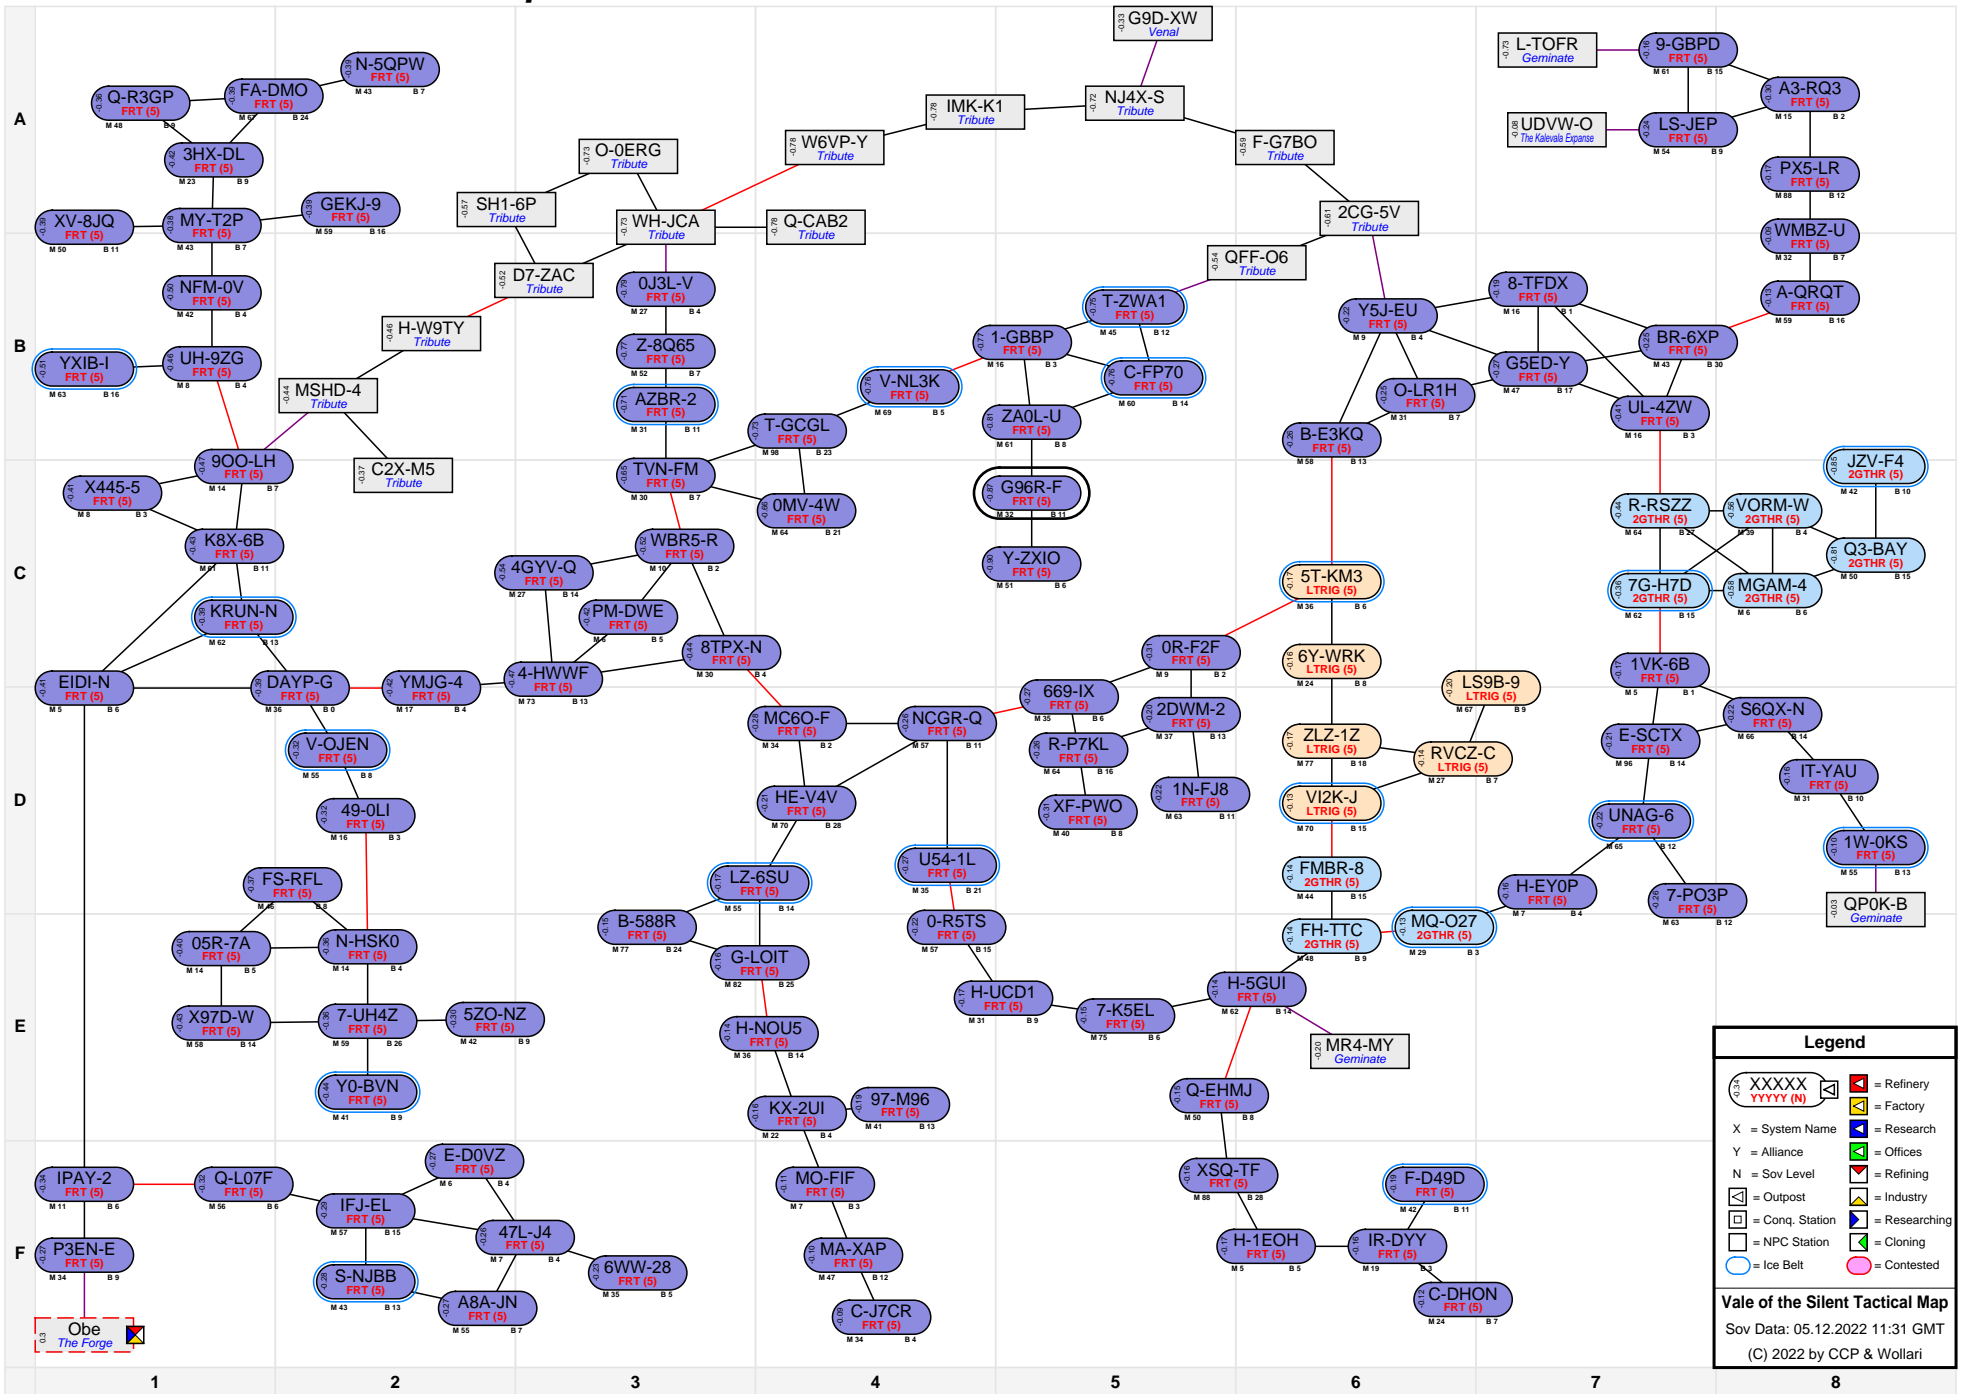

Vale of the Silent Tactical Map

Legend

- XXXXXX YYYYY (N) = Refinery
- X = System Name
- Y = Alliance
- N = Sov Level
- = Outpost
- = Conq. Station
- = NPC Station
- = Ice Belt
- = Contested
- = Factory
- = Research
- = Offices
- = Refining
- = Industry
- = Researching
- = Cloning

Vale of the Silent Tactical Map
 Sov Data: 05.12.2022 11:31 GMT
 (C) 2022 by CCP & Wollari