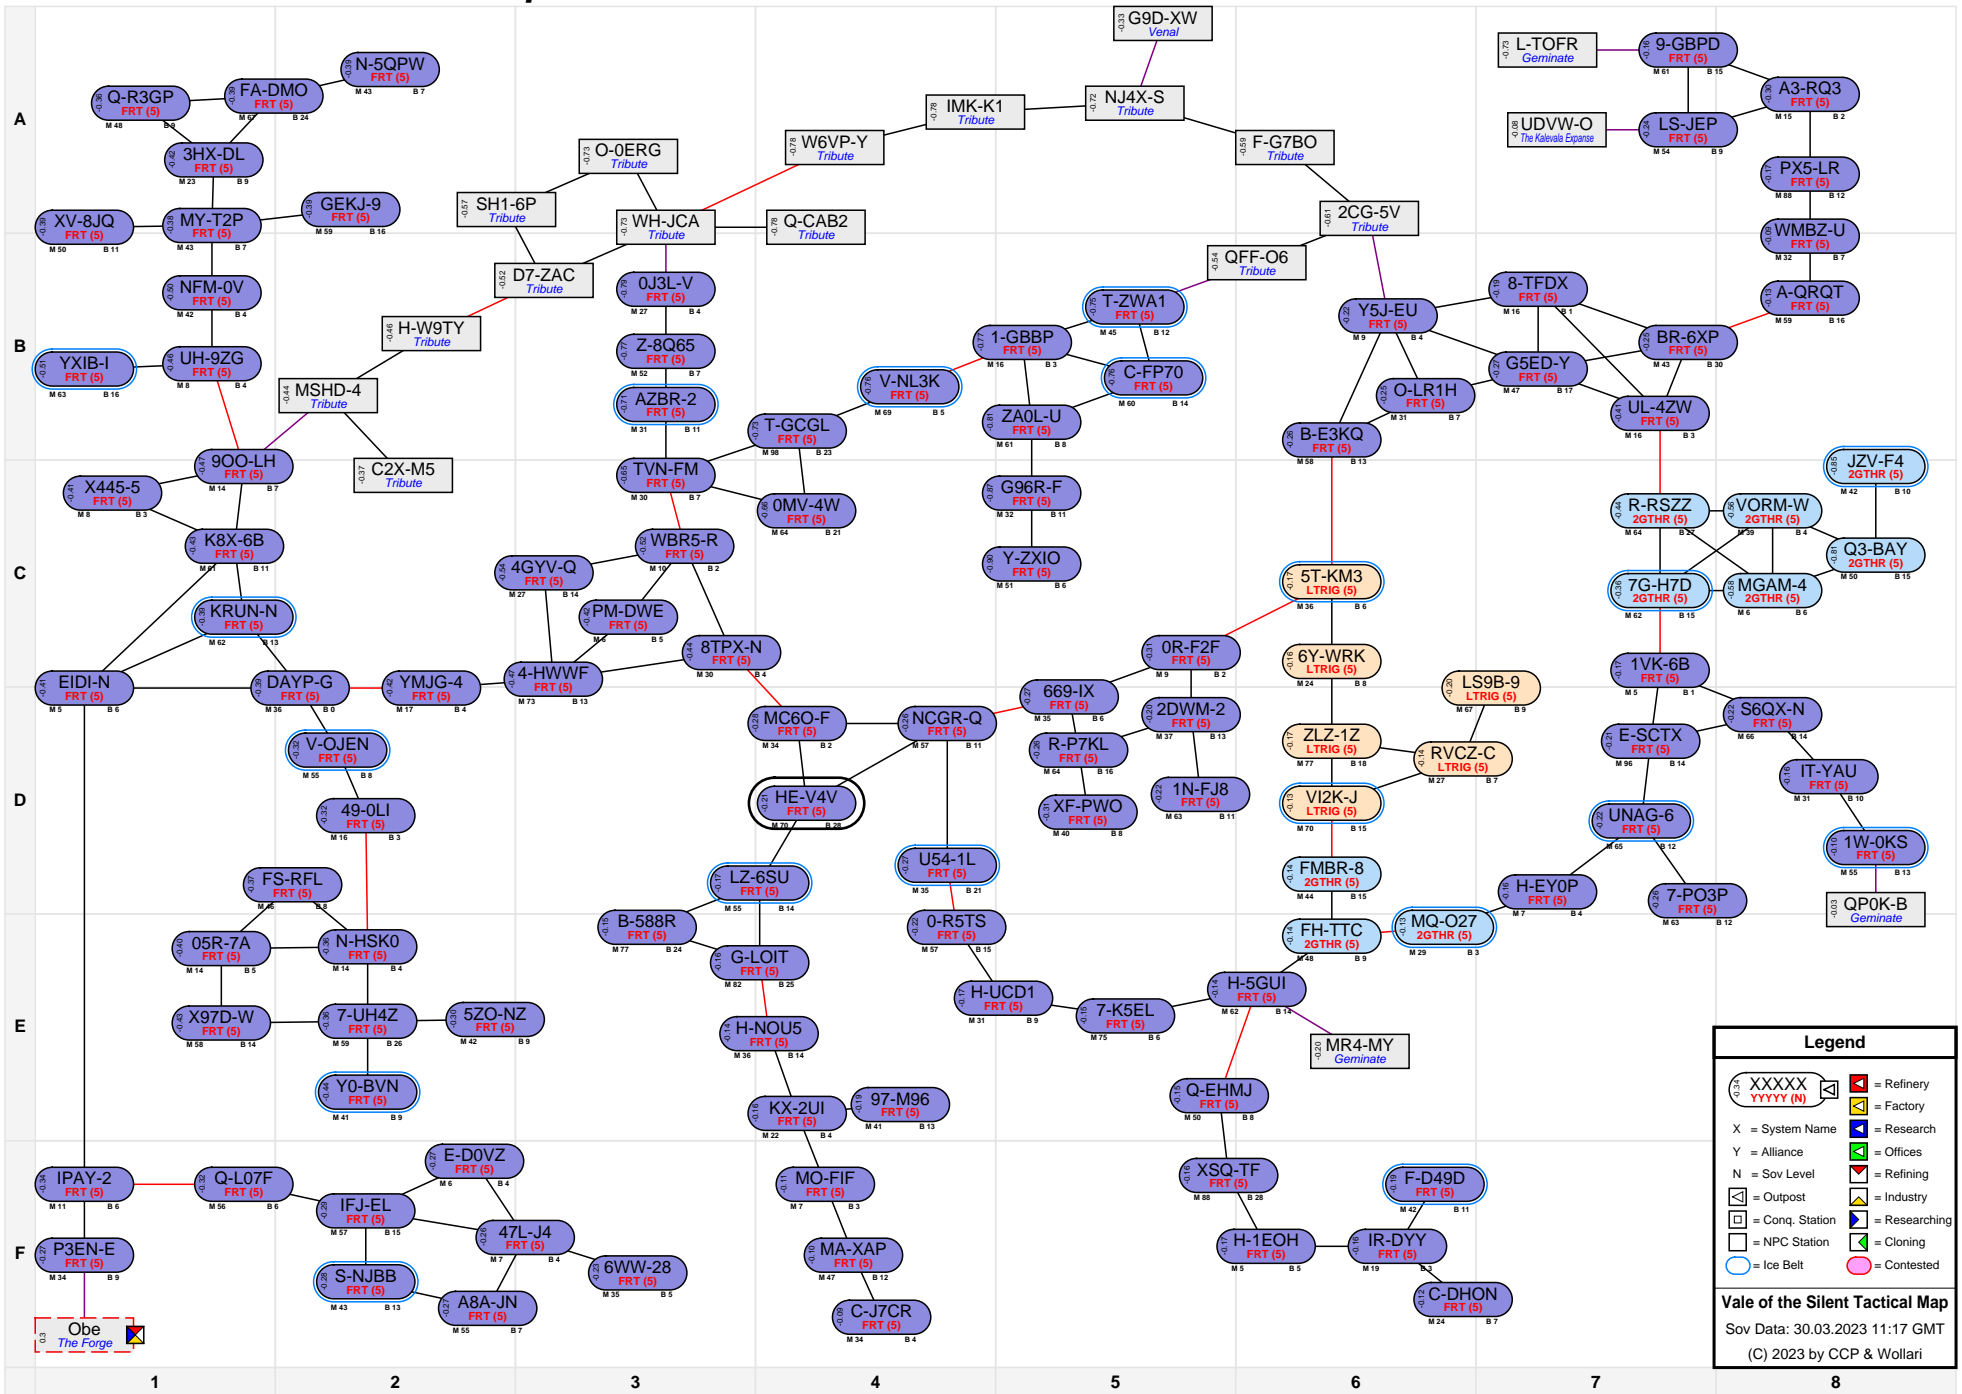

Vale of the Silent Tactical Map

Legend

- XXXXXX YYYYY (N) = Refinery
- X = System Name
- Y = Alliance
- N = Sov Level
- = Outpost
- = Conq. Station
- = NPC Station
- = Ice Belt
- = Contested
- = Factory
- = Research
- = Offices
- = Refining
- = Industry
- = Researching
- = Cloning

Vale of the Silent Tactical Map
 Sov Data: 30.03.2023 11:17 GMT
 (C) 2023 by CCP & Wollari