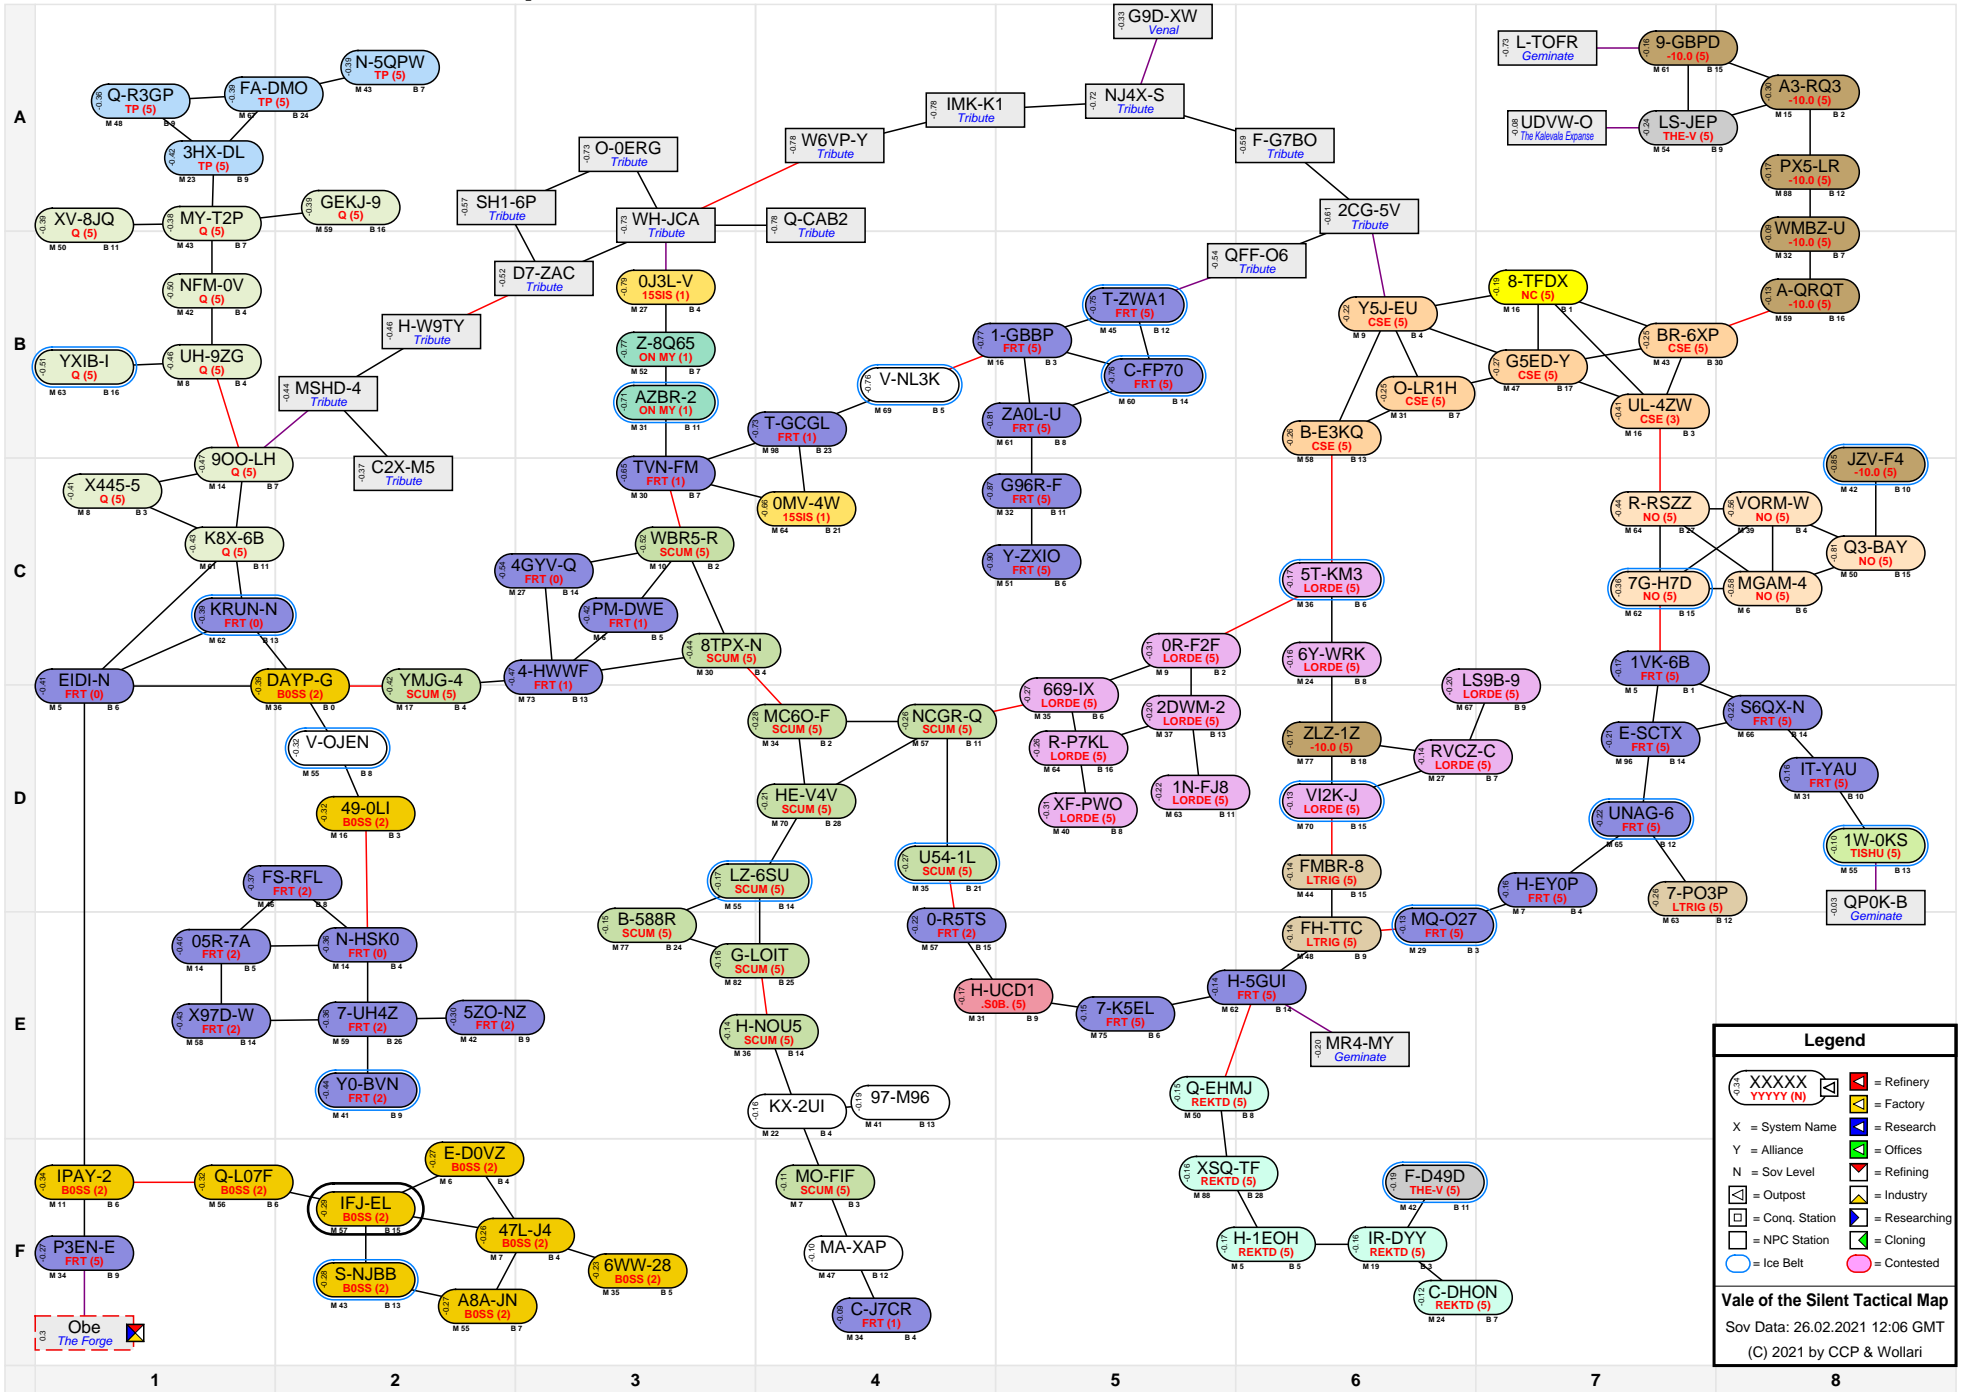

# Vale of the Silent Tactical Map

**Legend**

- XXXXX YYYYY (N) = Station Name and Type/Value
- [Red Square] = Refinery
- [Blue Square] = Factory
- X = System Name
- Y = Alliance
- N = Sov Level
- [Green Square] = Research
- [Blue Square] = Offices
- [Red Square] = Refining
- [Green Square] = Industry
- [Blue Square] = Conq. Station
- [Green Square] = Researching
- [Red Square] = NPC Station
- [Green Square] = Cloning
- [Blue Circle] = Ice Belt
- [Pink Circle] = Contested

**Vale of the Silent Tactical Map**  
 Sov Data: 26.02.2021 12:06 GMT  
 (C) 2021 by CCP & Wollari