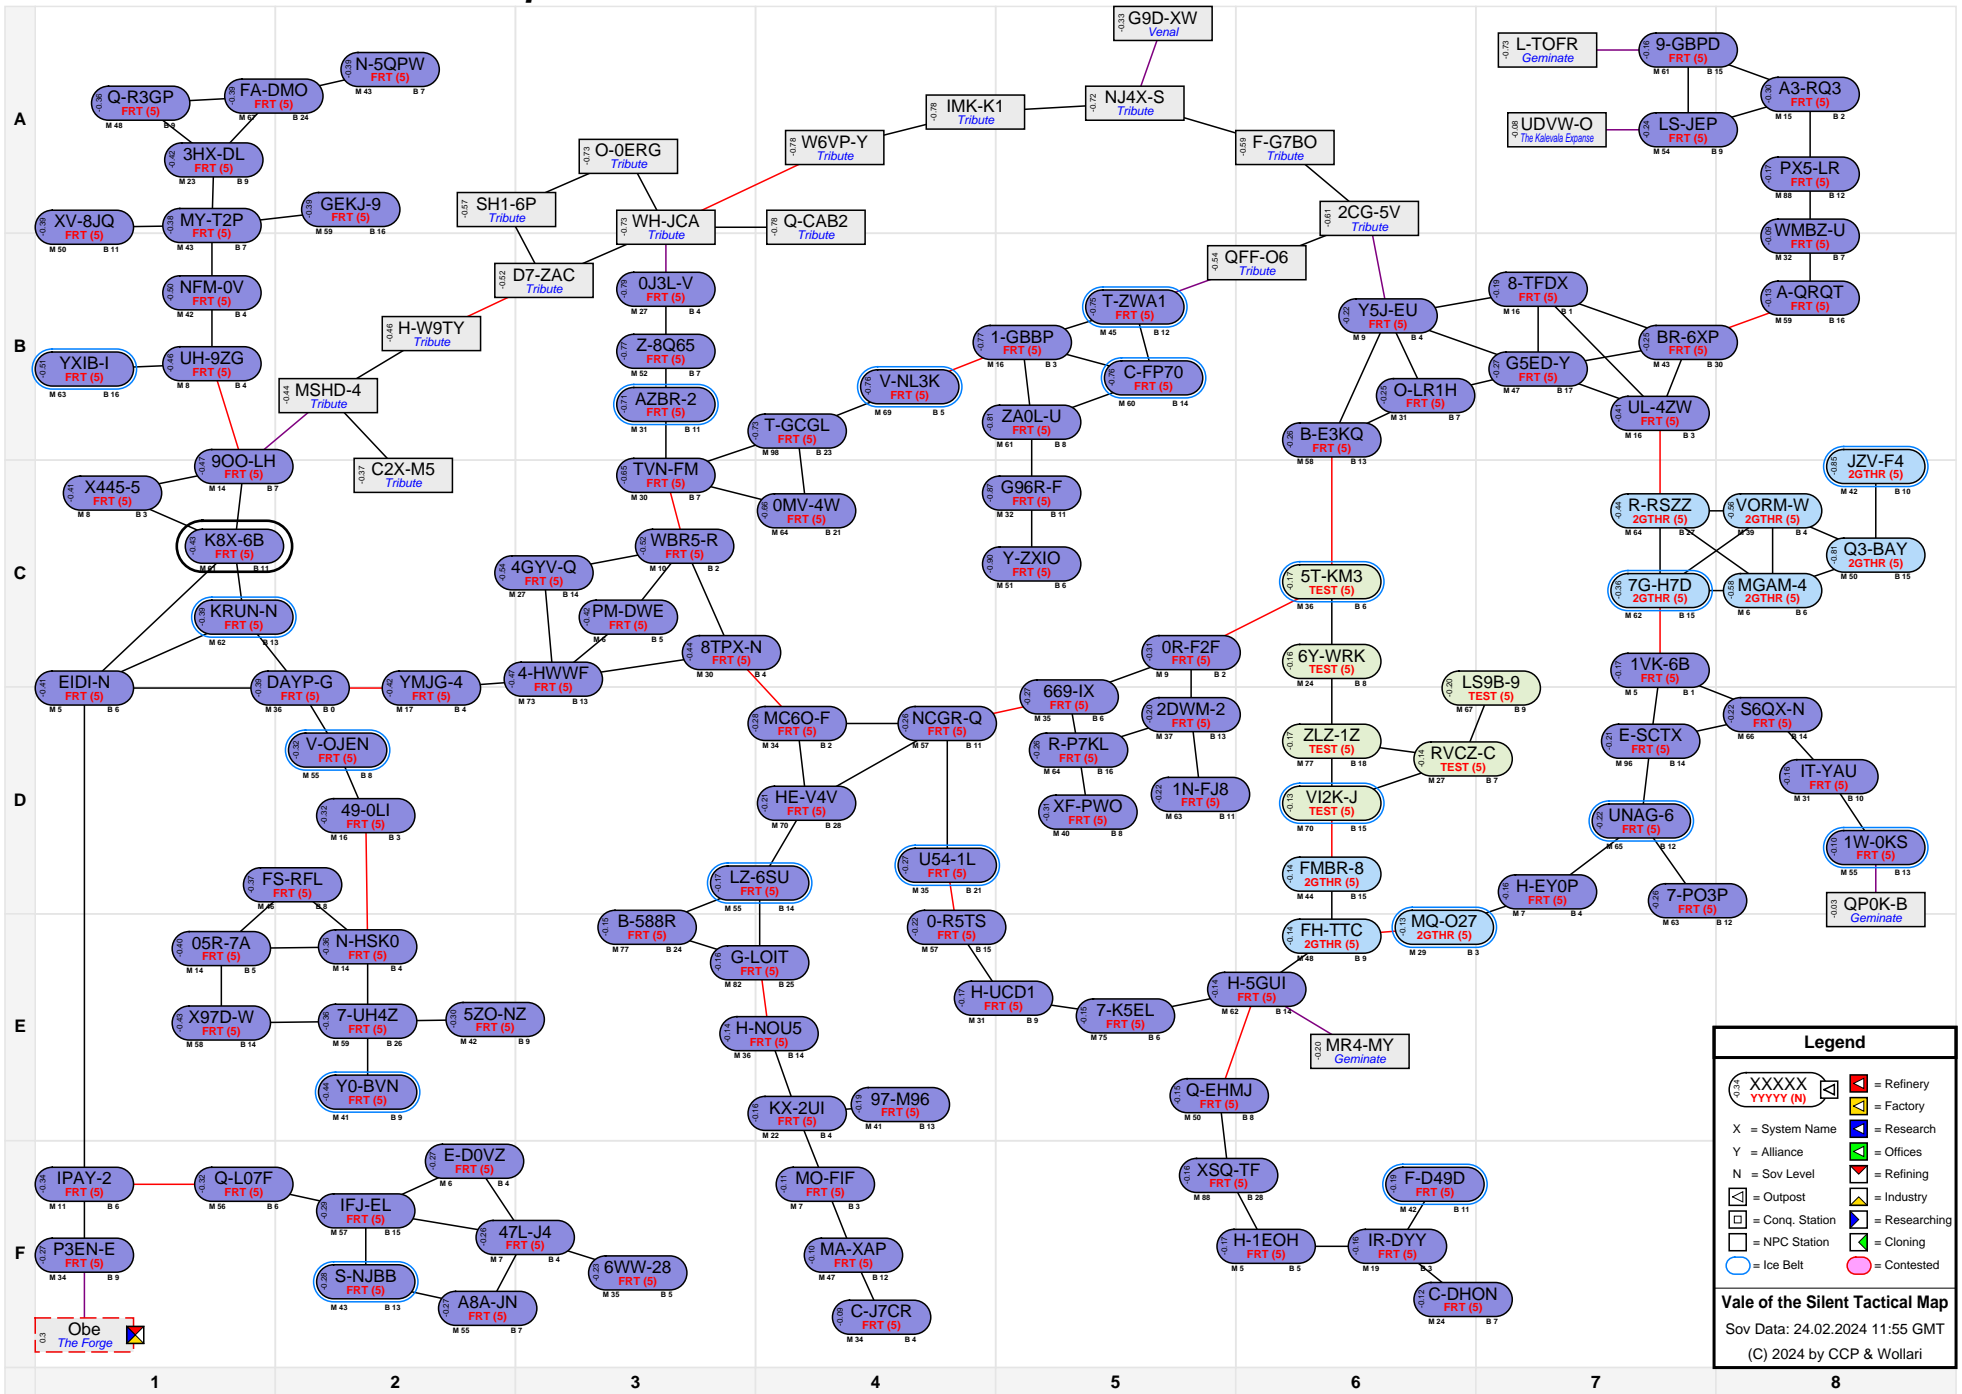

Vale of the Silent Tactical Map

Legend

- XXXXX YYYYY (N) = Refinery
- X = System Name
- Y = Alliance
- N = Sov Level
- = Outpost
- = Conq. Station
- = NPC Station
- = Ice Belt
- = Contested
- = Factory
- = Research
- = Offices
- = Refining
- = Industry
- = Researching
- = Cloning
- = Geminate

Vale of the Silent Tactical Map
 Sov Data: 24.02.2024 11:55 GMT
 (C) 2024 by CCP & Wollari