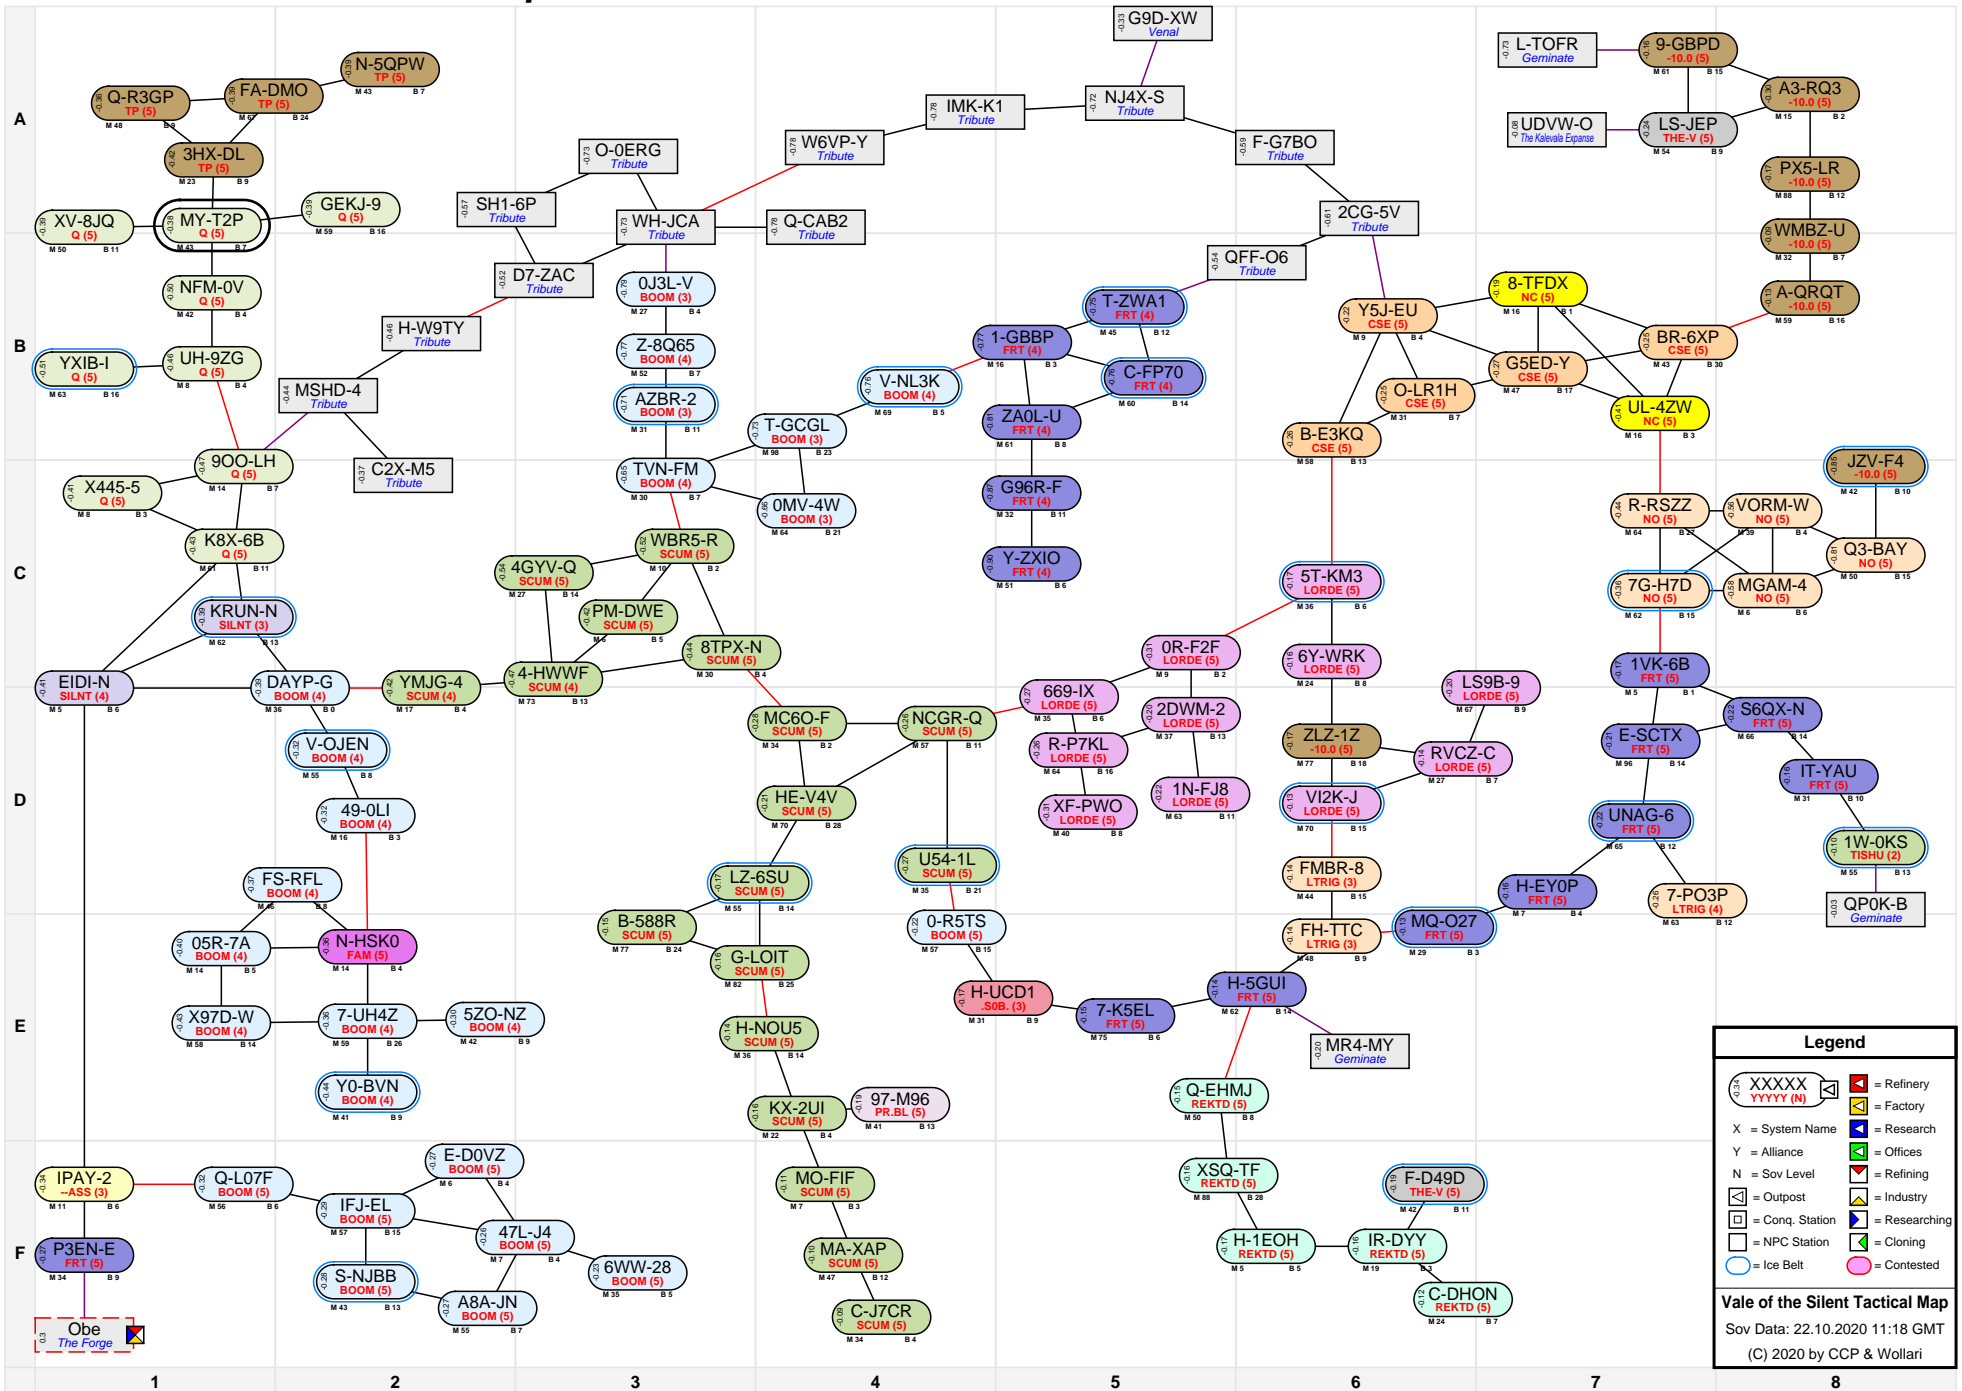

# Vale of the Silent Tactical Map

**Legend**

- XXXXXX YYYYY (N) = Refinery
- X = System Name
- Y = Alliance
- N = Sov Level
- = Outpost
- = Conq. Station
- = NPC Station
- = Ice Belt
- = Contested
- ⬮ = Factory
- ⬮ = Research
- ⬮ = Offices
- ⬮ = Refining
- ⬮ = Industry
- ⬮ = Researching
- ⬮ = Cloning

**Vale of the Silent Tactical Map**  
 Sov Data: 22.10.2020 11:18 GMT  
 (C) 2020 by CCP & Wollari