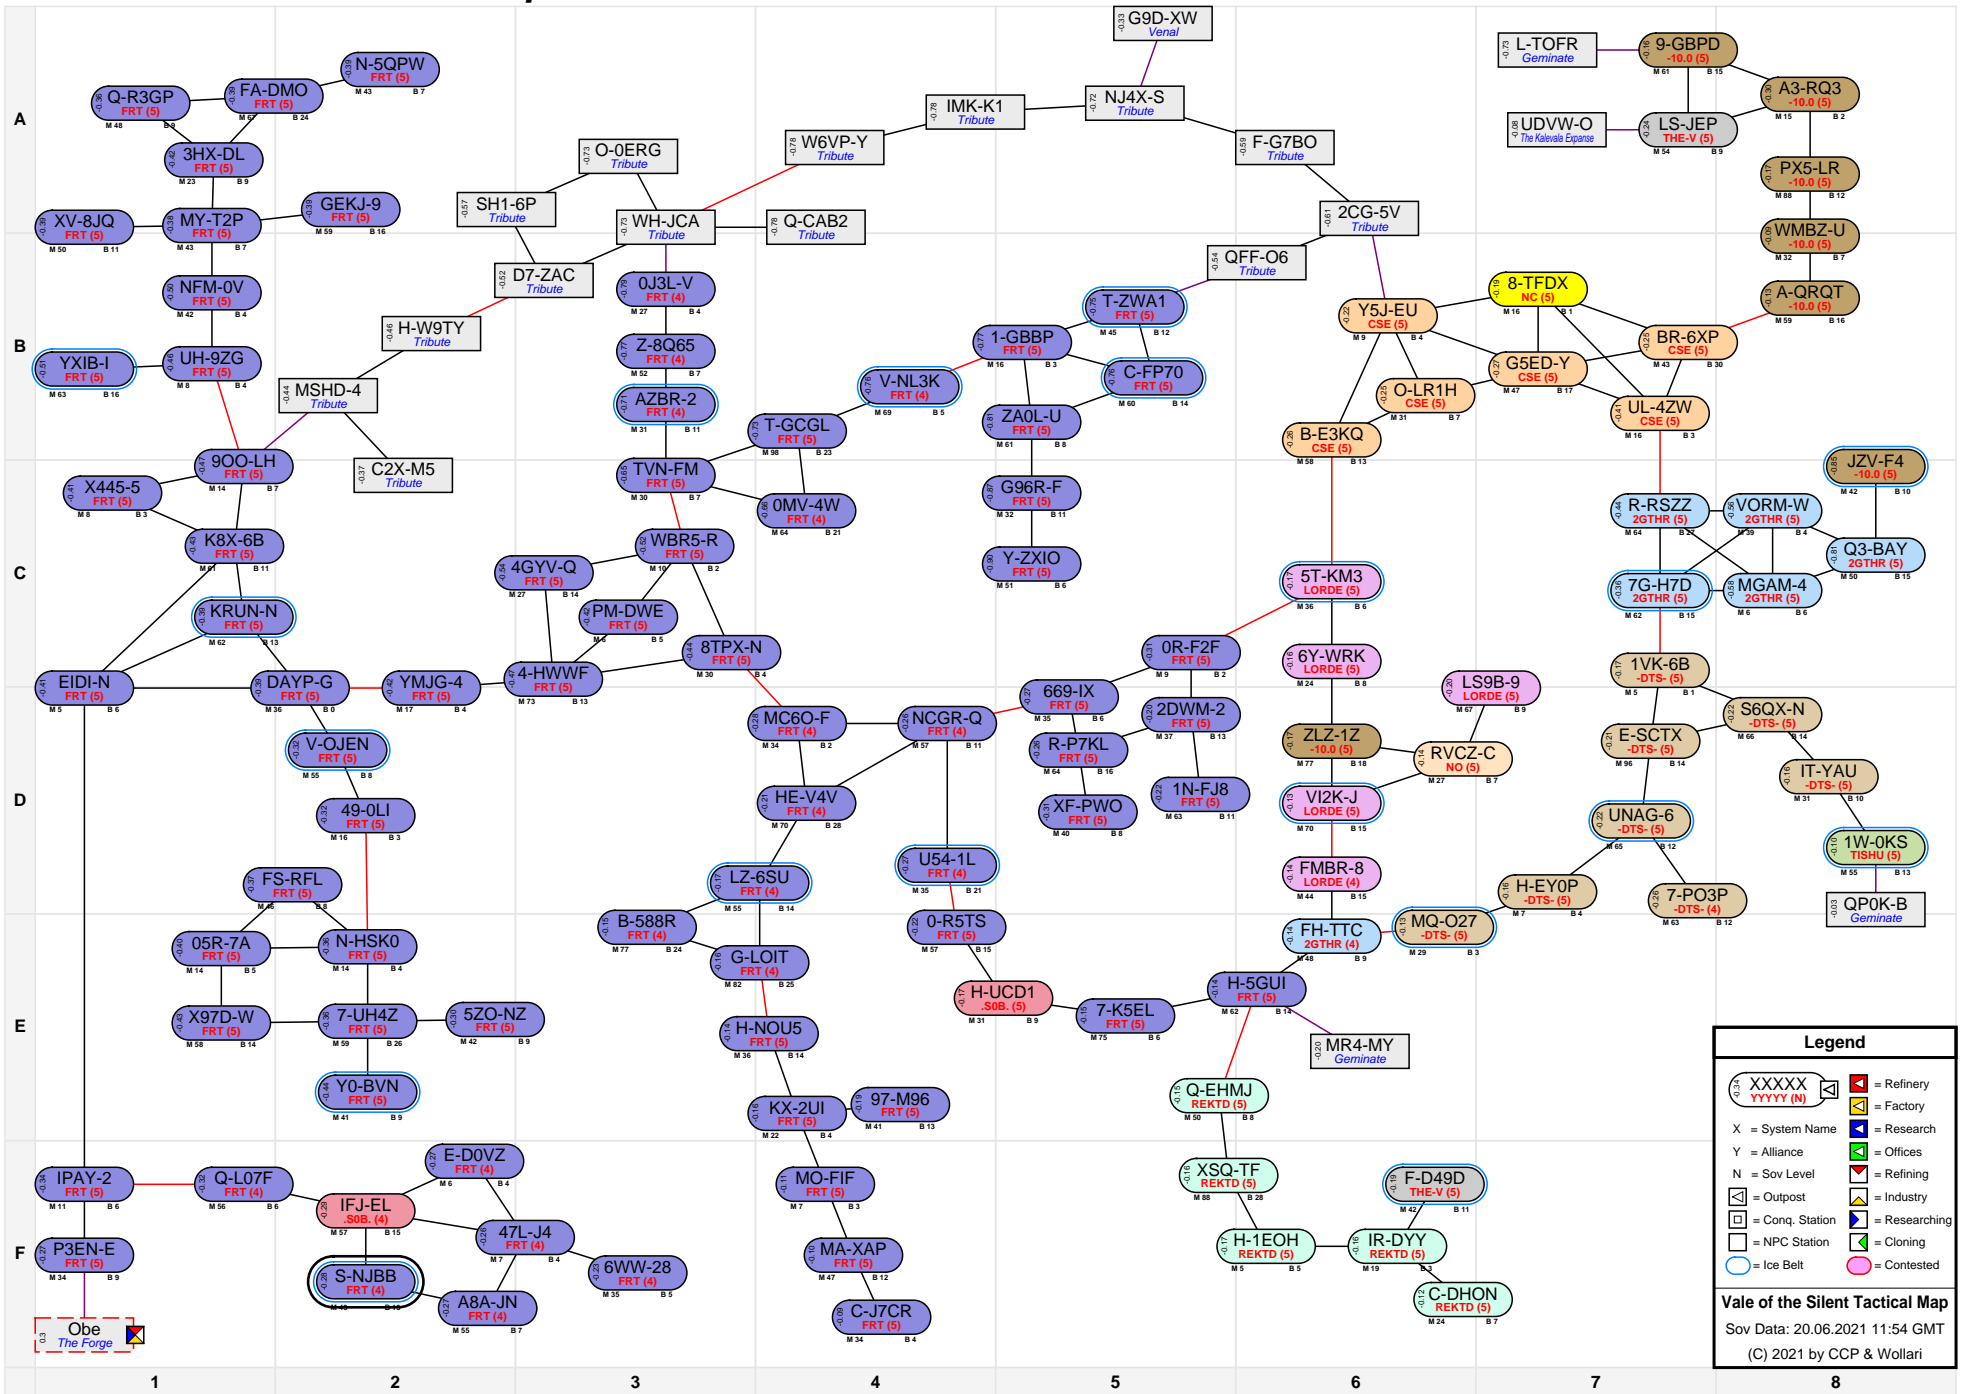

Vale of the Silent Tactical Map

Legend

- XXXXXX YYYYY (N) = Station Name, Type, Coordinates
- X = System Name
- Y = Alliance
- N = Sov Level
- X = Outpost
- X = Conq. Station
- X = NPC Station
- X = Ice Belt
- X = Contested
- [Red Square] = Refinery
- [Yellow Square] = Factory
- [Blue Square] = Research
- [Green Square] = Offices
- [Red Square] = Refining
- [Yellow Square] = Industry
- [Blue Square] = Researching
- [Green Square] = Cloning

Vale of the Silent Tactical Map
 Sov Data: 20.06.2021 11:54 GMT
 (C) 2021 by CCP & Wollari