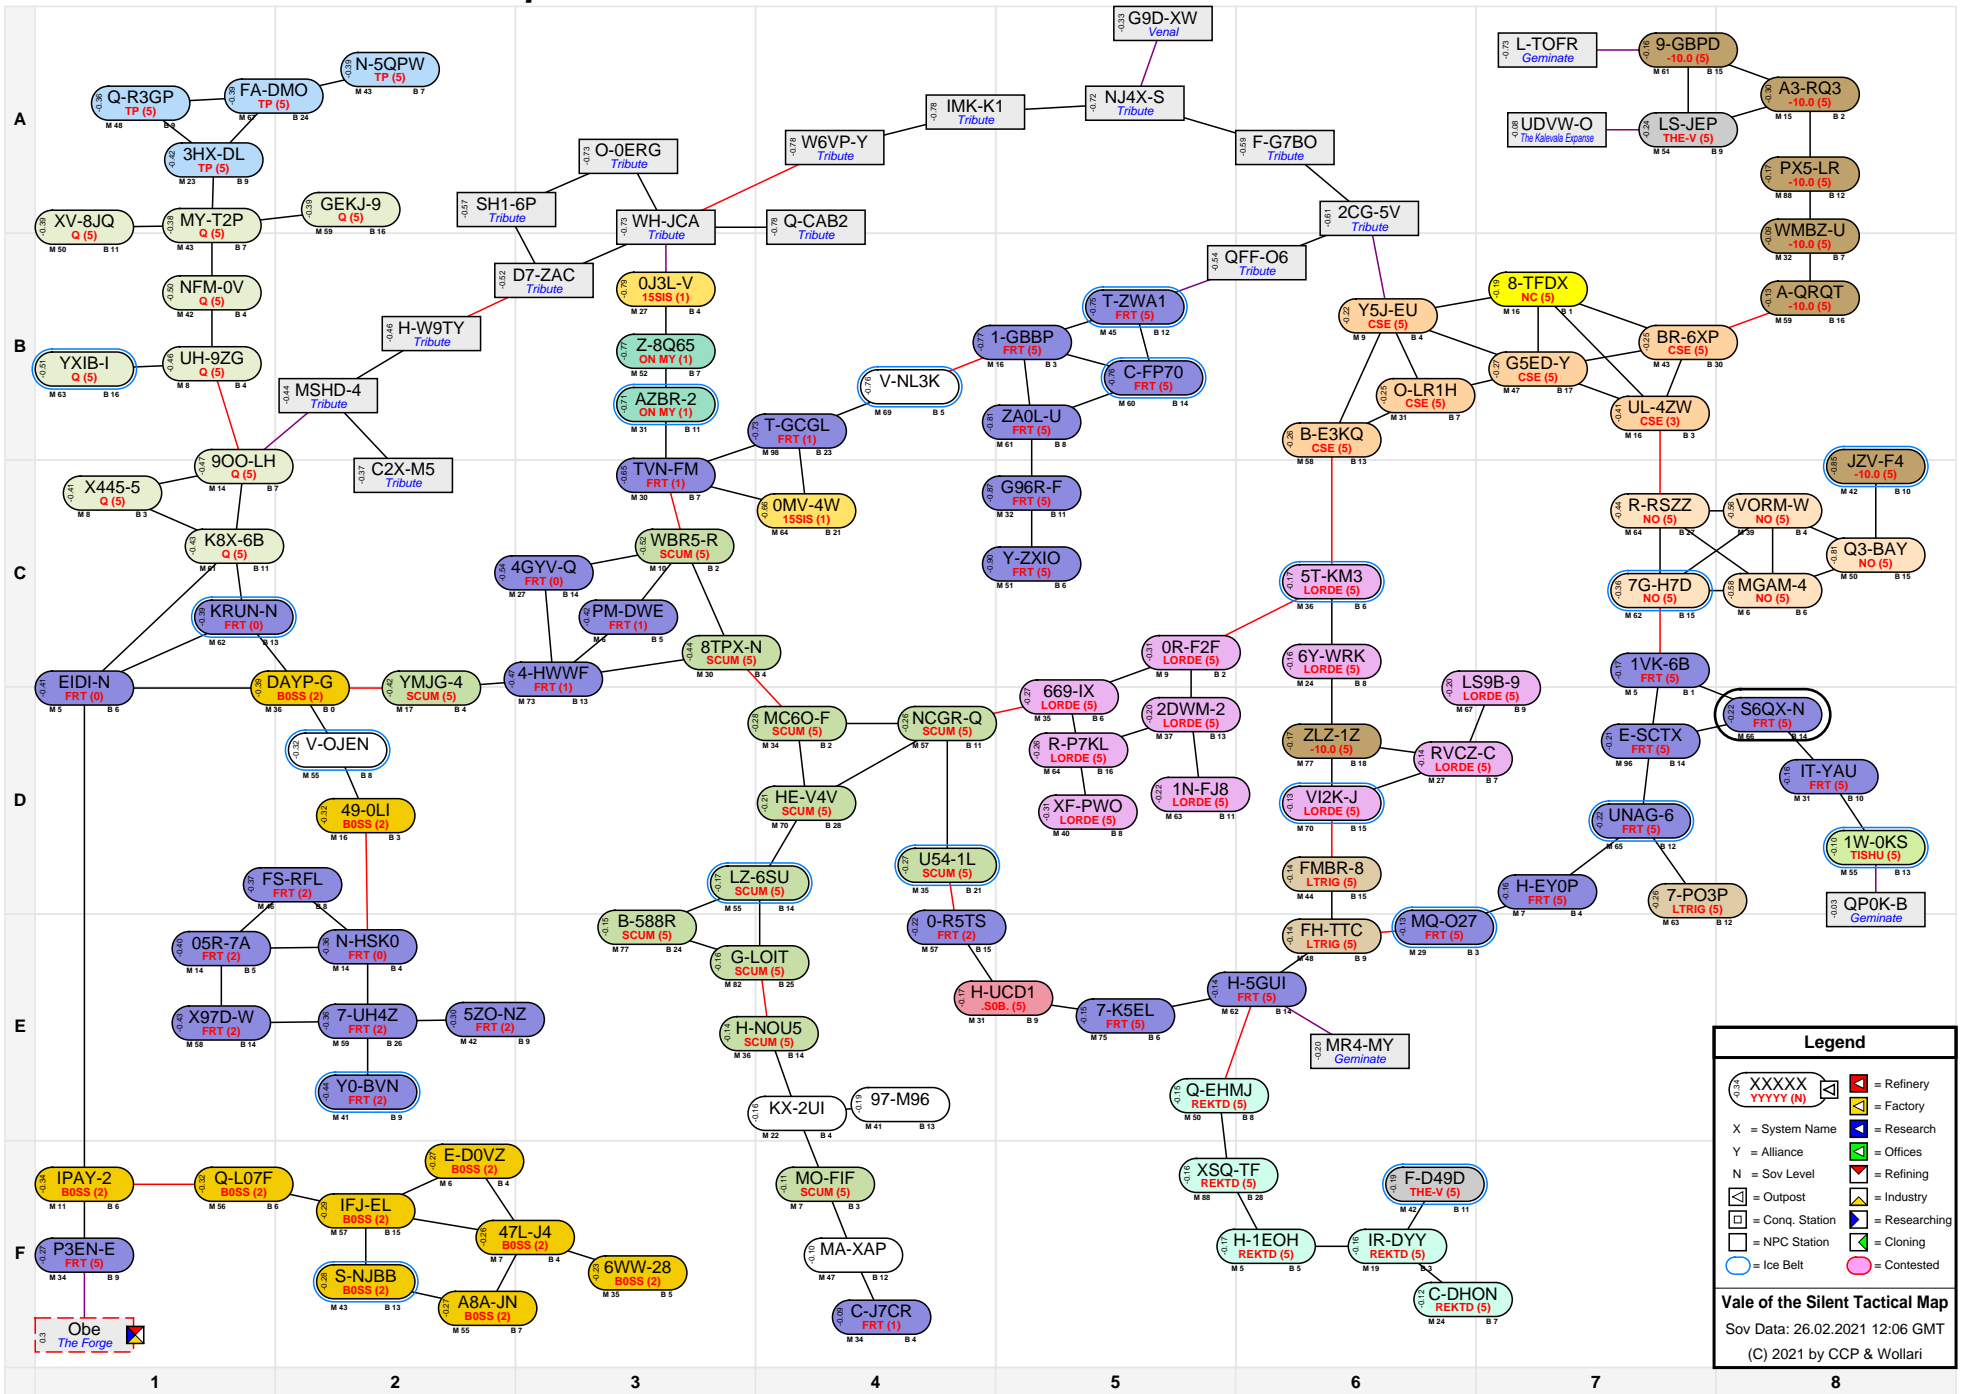

# Vale of the Silent Tactical Map

**Legend**

- XXXXX YYYYY (N) = Refinery
- X = System Name
- Y = Alliance
- N = Sov Level
- ☐ = Outpost
- ☐ = Conq. Station
- ☐ = NPC Station
- = Ice Belt
- = Contested
- 🏭 = Factory
- 🔬 = Research
- 🏢 = Offices
- 🏠 = Refining
- 🏭 = Industry
- 🔬 = Researching
- 🏠 = Cloning

**Vale of the Silent Tactical Map**  
 Sov Data: 26.02.2021 12:06 GMT  
 (C) 2021 by CCP & Wollari