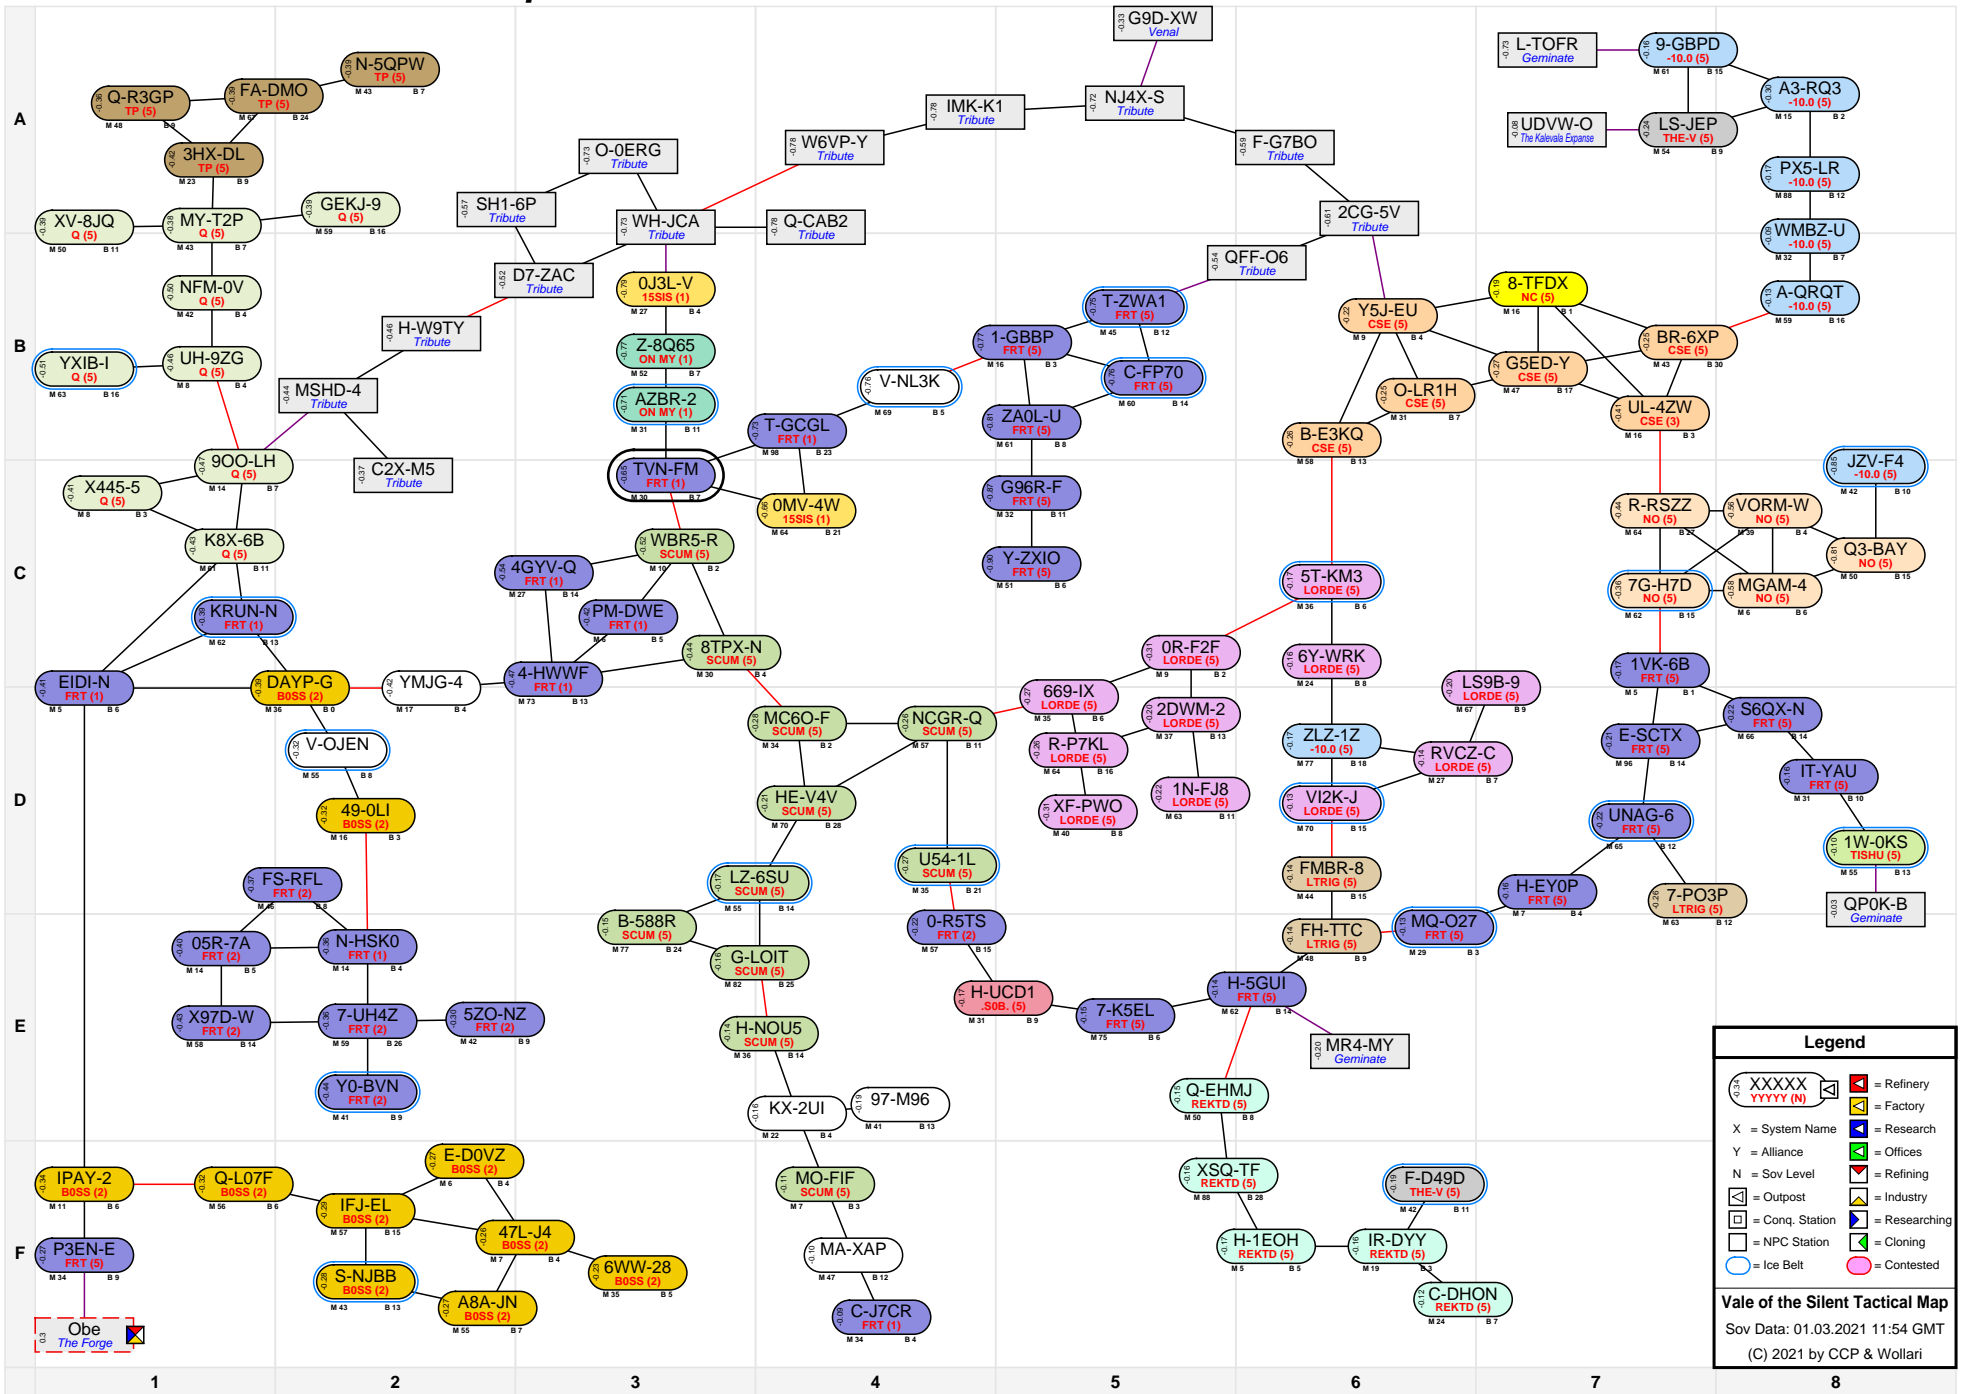

Vale of the Silent Tactical Map

Legend

- XXXXX YYYYY (N) = Station Name and Type
- X = System Name
- Y = Alliance
- N = Sov Level
- = Outpost
- = Conq. Station
- = NPC Station
- = Ice Belt
- = Contested
- 🏭 = Refinery
- 🏢 = Factory
- 🔬 = Research
- 🏠 = Offices
- 🏭 = Refining
- 🏭 = Industry
- 🔬 = Researching
- 🏠 = Cloning

Vale of the Silent Tactical Map
 Sov Data: 01.03.2021 11:54 GMT
 (C) 2021 by CCP & Wollari