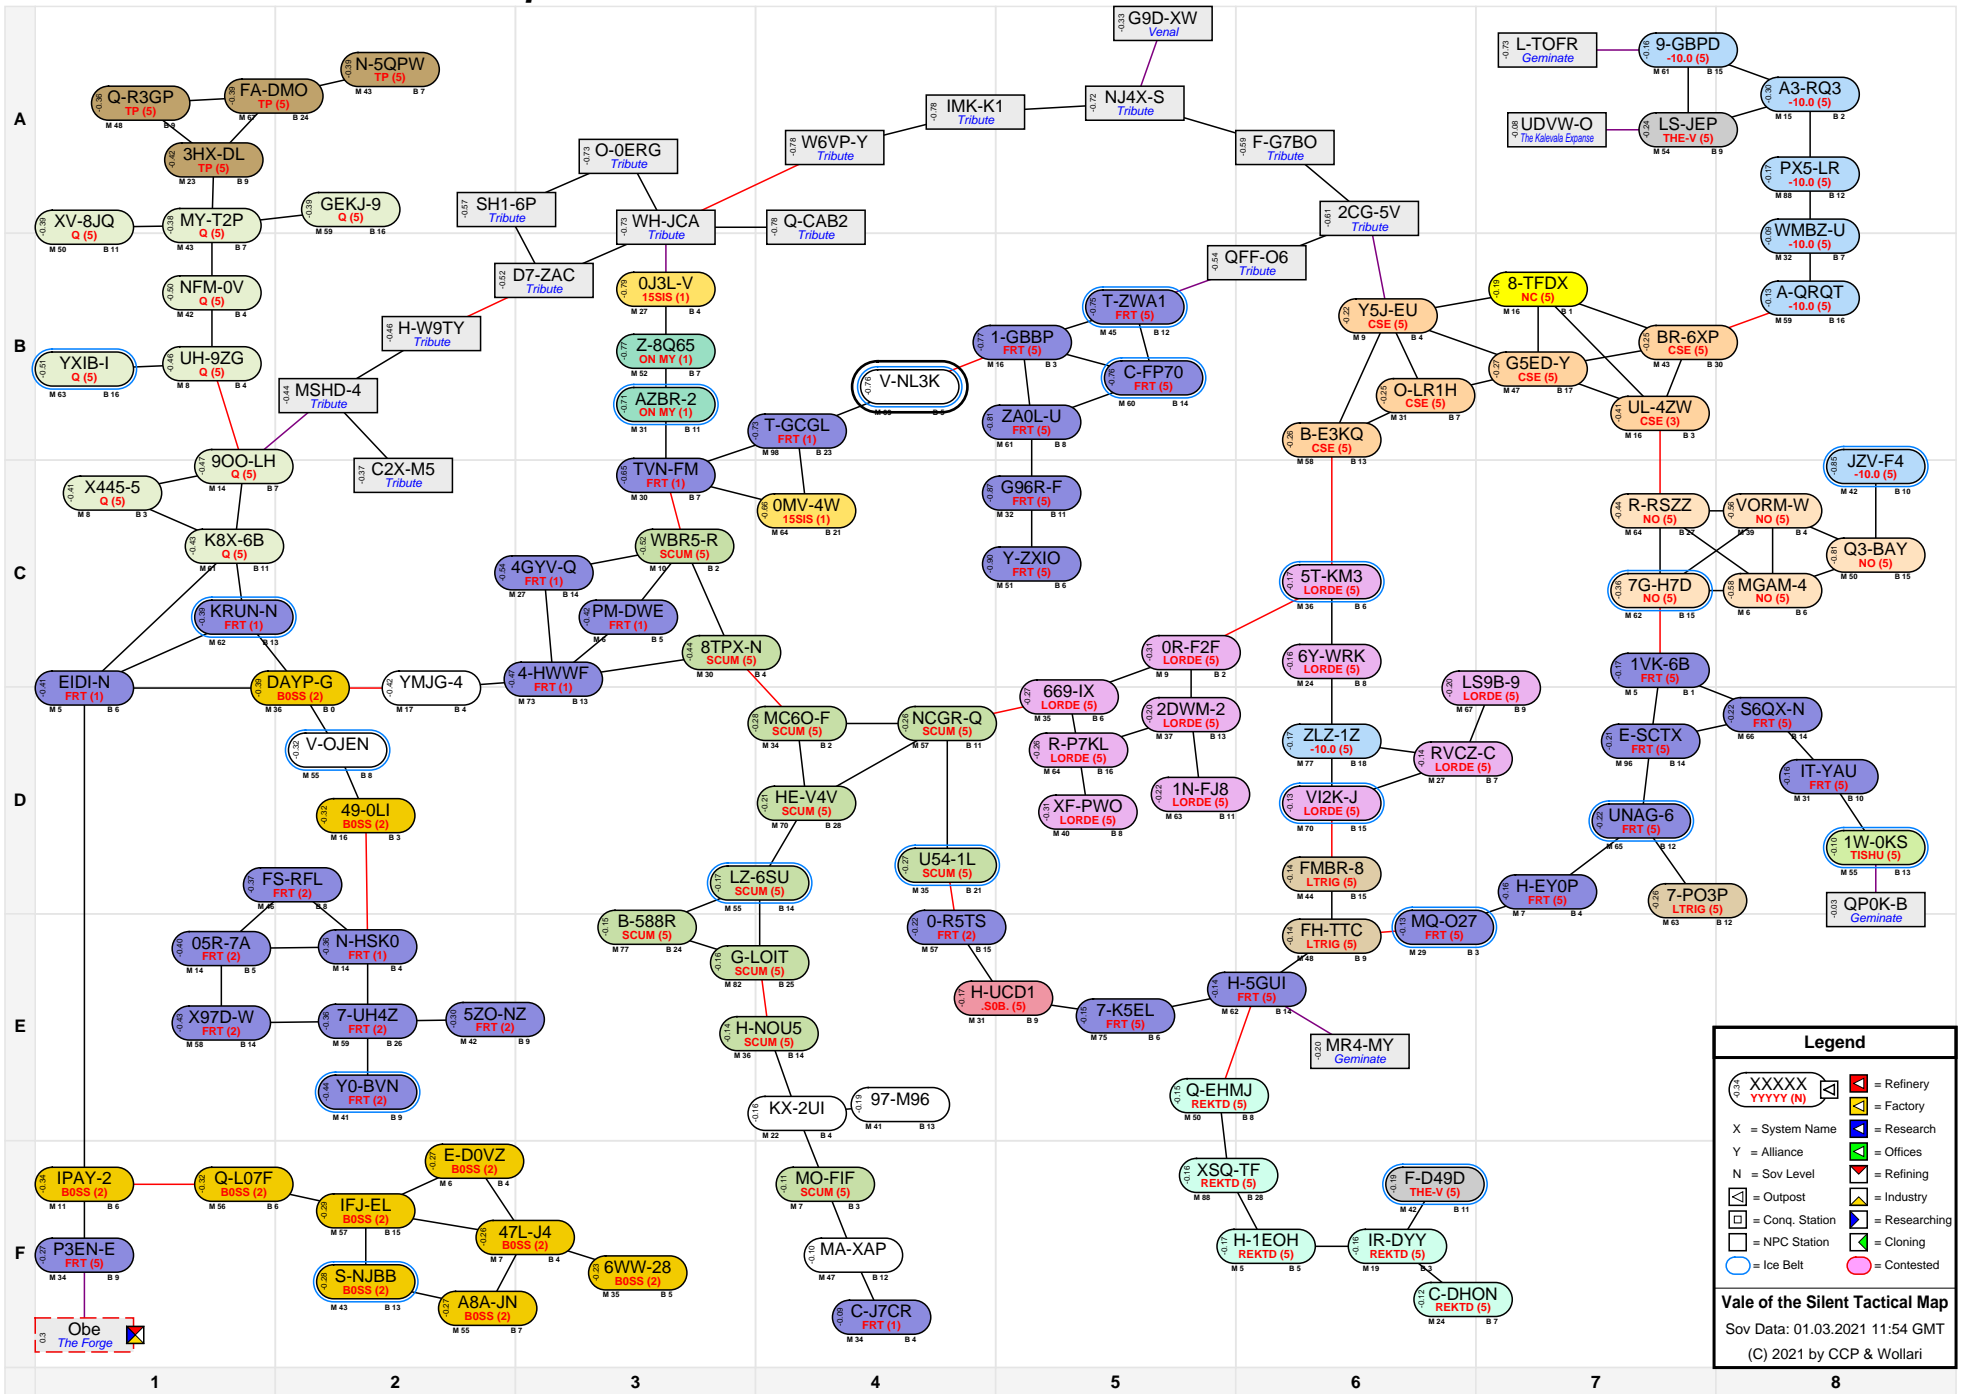

Vale of the Silent Tactical Map

Legend

- XXXXX YYYYY (N) = Station Name and Type
- X = System Name
- Y = Alliance
- N = Sov Level
- Outpost
- Conq. Station
- NPC Station
- Ice Belt
- Contested
- Refinery
- Factory
- Research
- Offices
- Refining
- Industry
- Researching
- Cloning

Vale of the Silent Tactical Map
 Sov Data: 01.03.2021 11:54 GMT
 (C) 2021 by CCP & Wollari