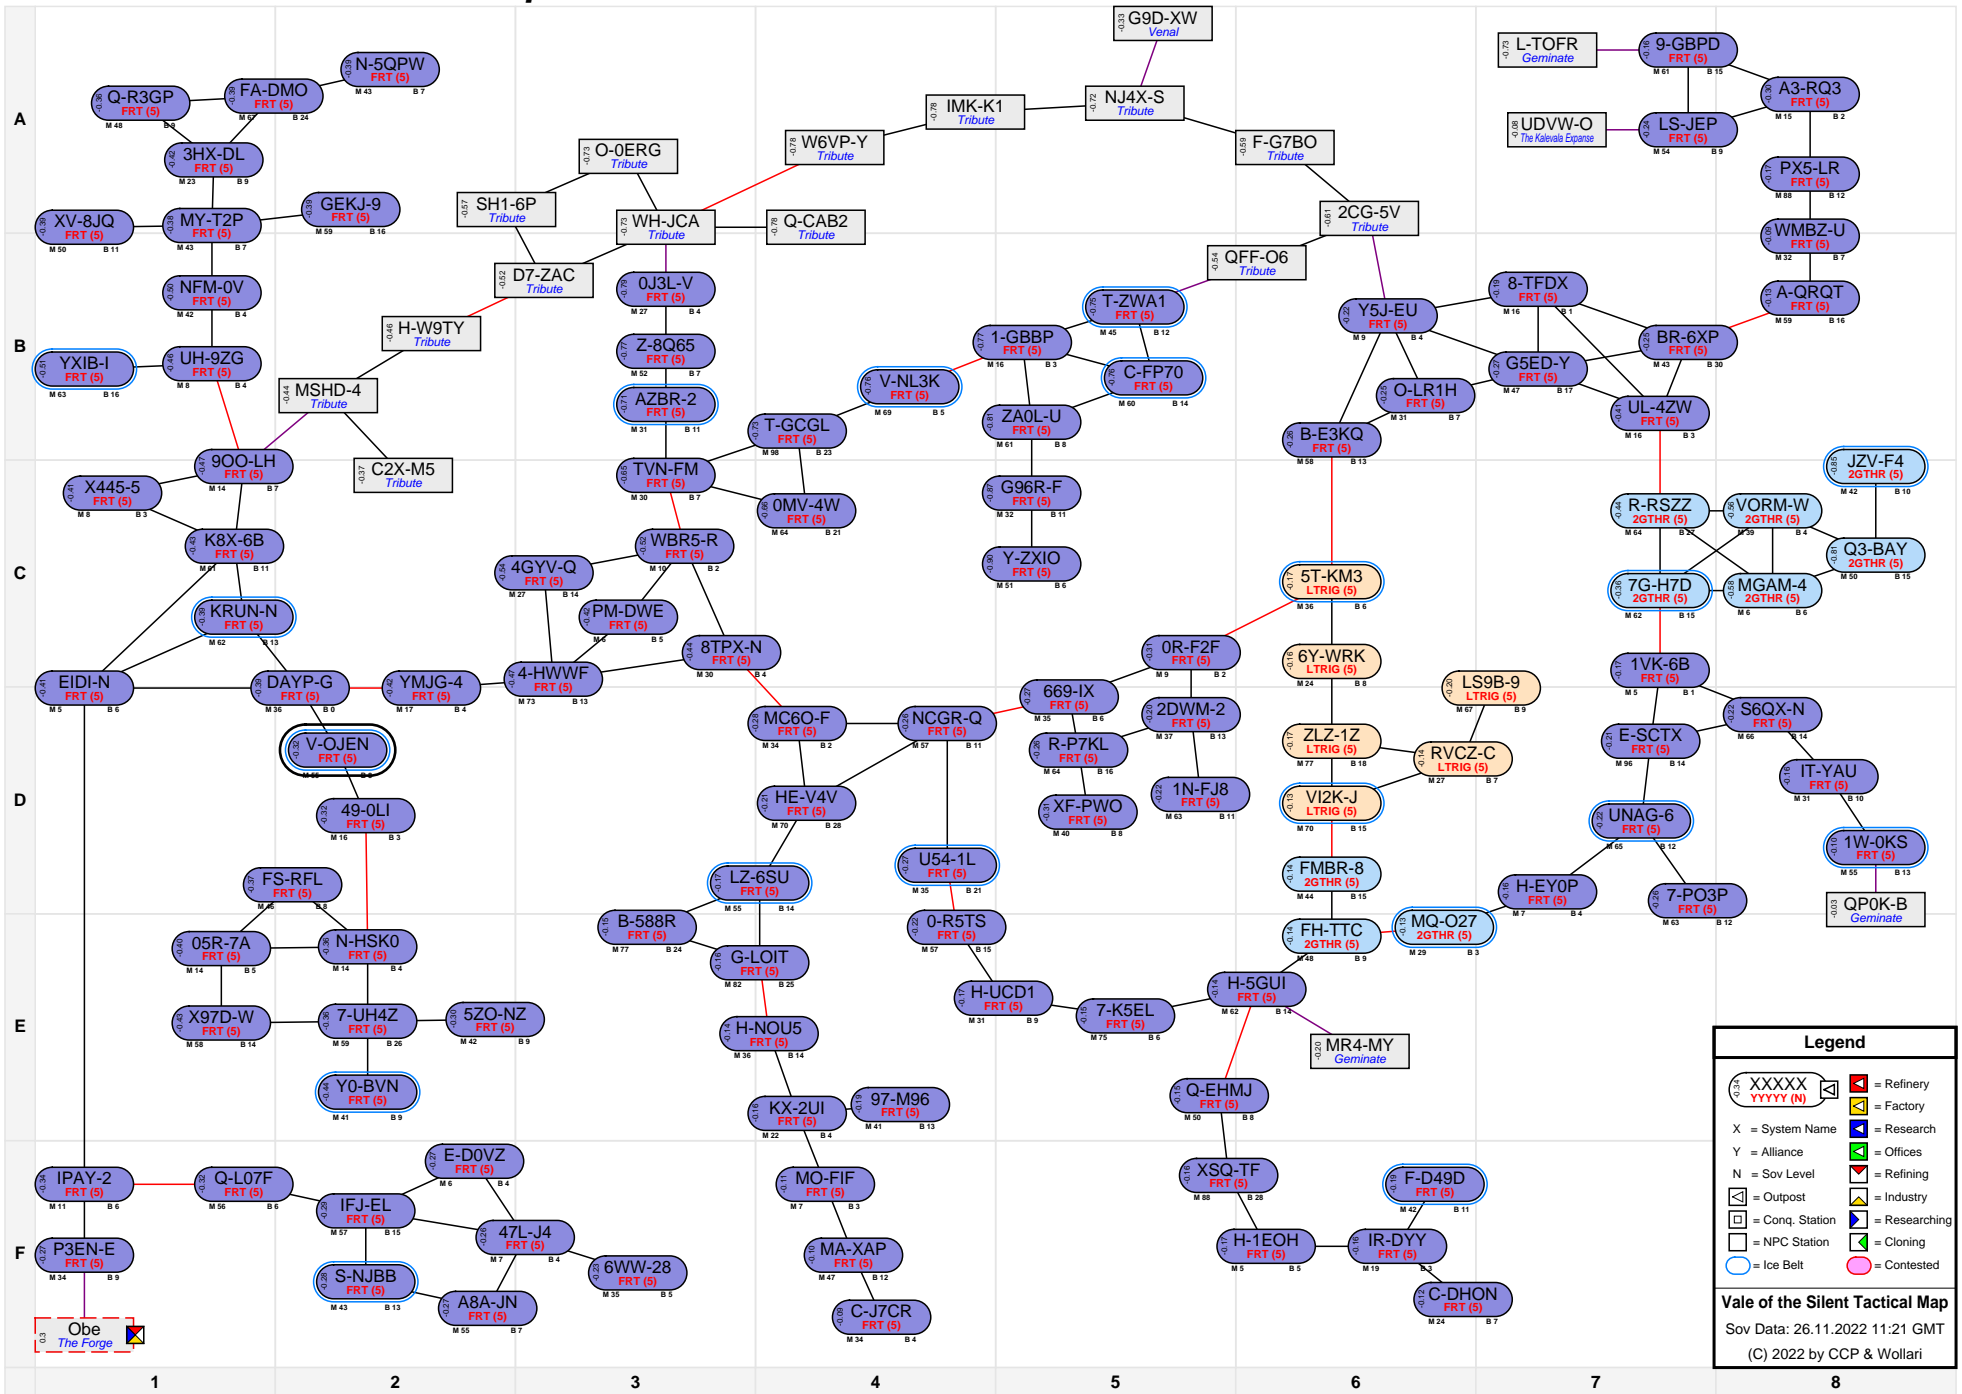

# Vale of the Silent Tactical Map

**Legend**

- XXXXXX YYYYY (N) = Refinery
- X = System Name
- Y = Alliance
- N = Sov Level
- [Square with X] = Outpost
- [Square with Y] = Conq. Station
- [Square with N] = NPC Station
- [Red Square] = Refinery
- [Blue Square] = Factory
- [Green Square] = Research
- [Purple Square] = Offices
- [Orange Square] = Refining
- [Yellow Square] = Industry
- [Light Blue Square] = Researching
- [Light Green Square] = Cloning
- [Pink Circle] = Contested
- [Blue Circle] = Ice Belt

**Vale of the Silent Tactical Map**  
 Sov Data: 26.11.2022 11:21 GMT  
 (C) 2022 by CCP & Wollari