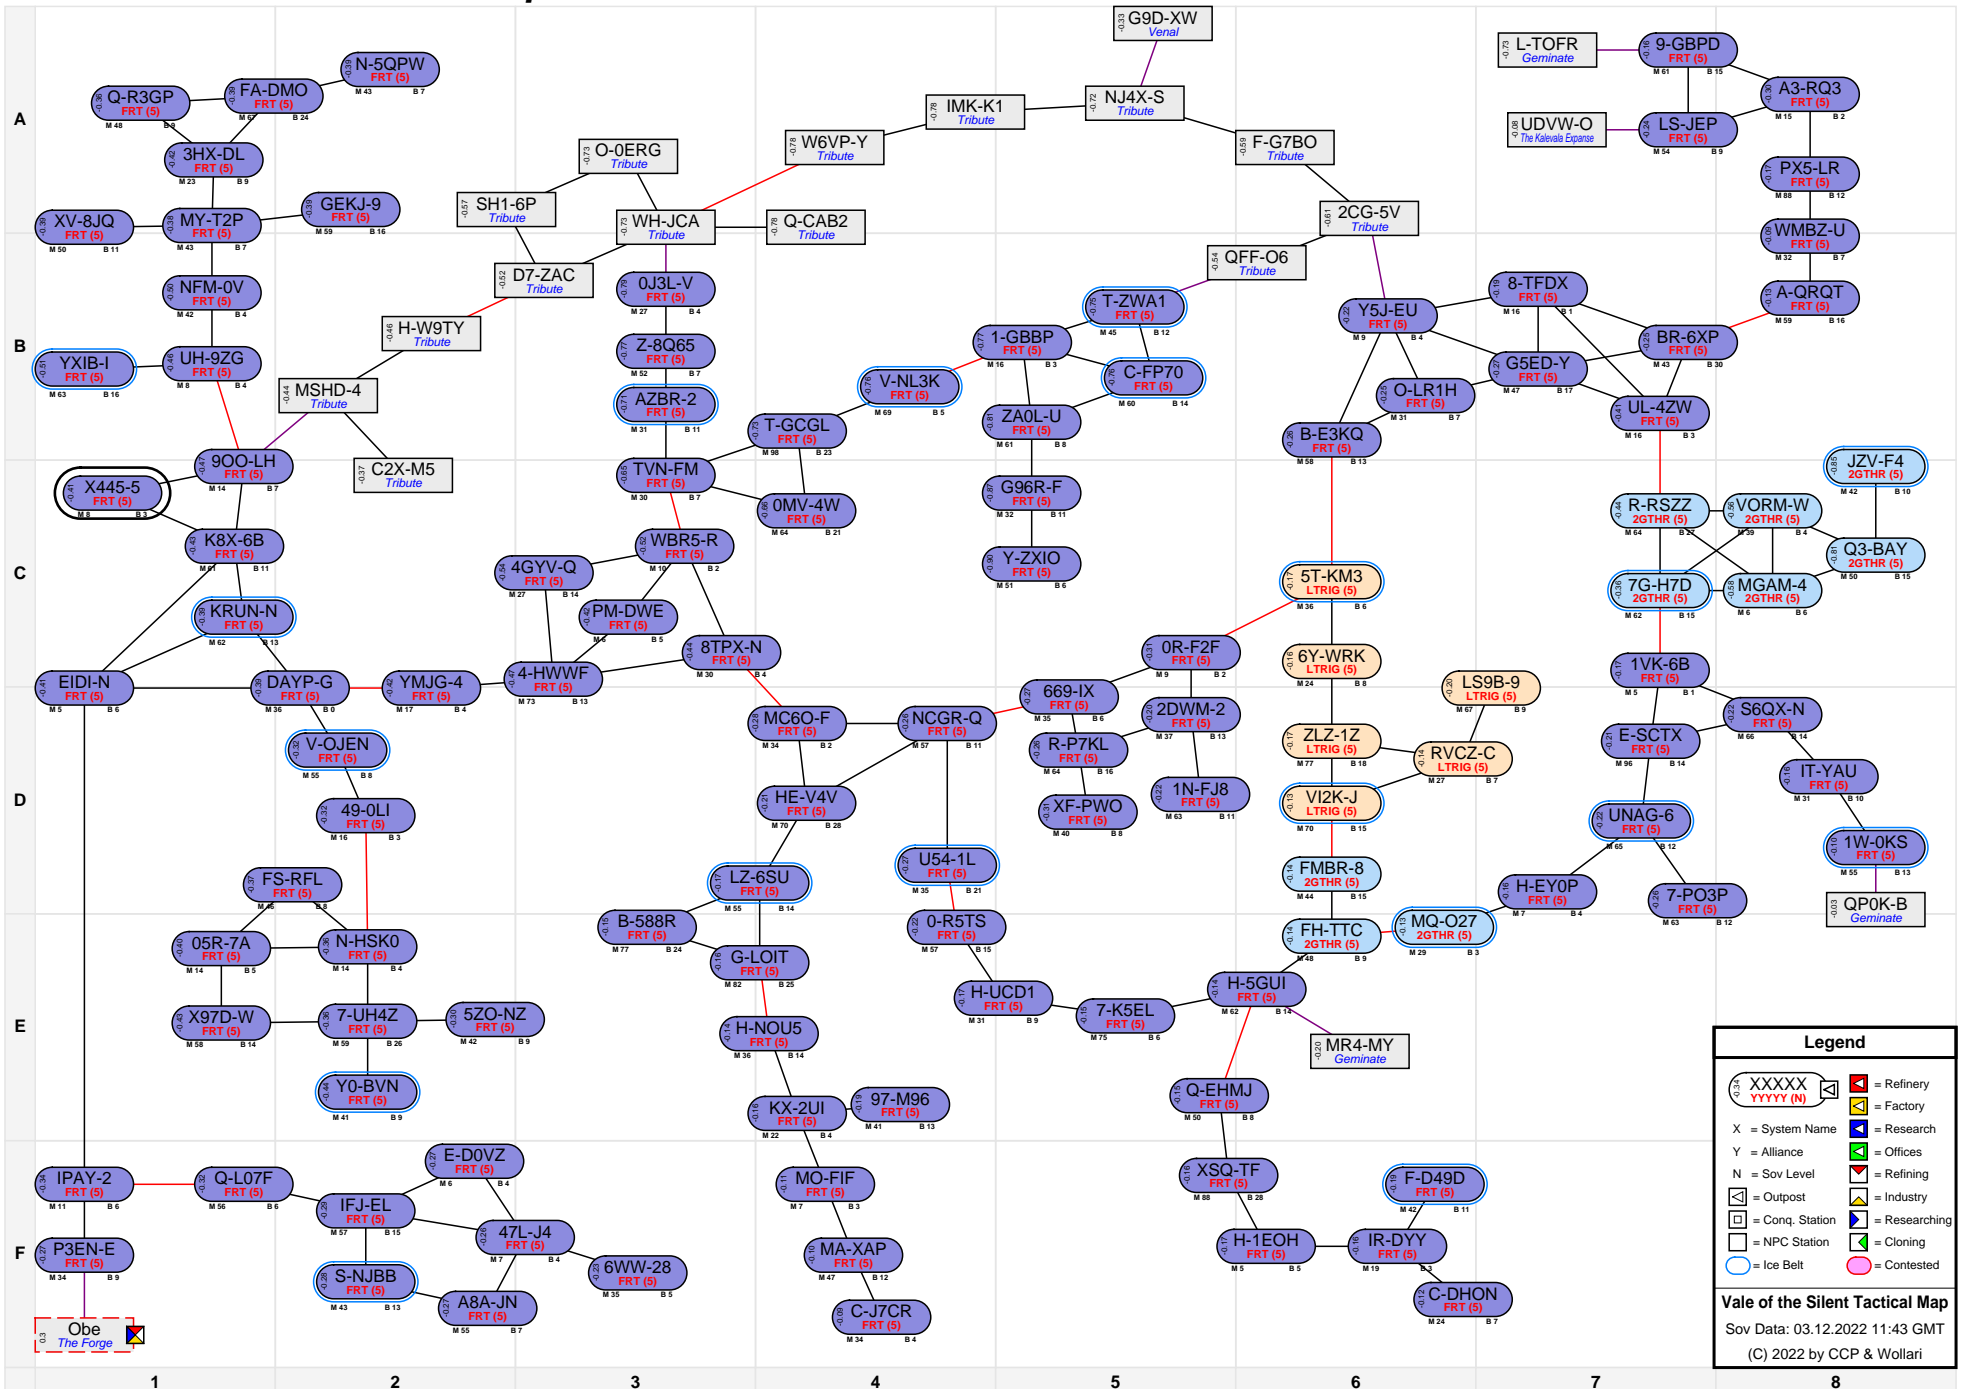

Vale of the Silent Tactical Map

Legend

- XXXXXX (Type) (N) = Refinery
- X = System Name
- Y = Alliance
- N = Sov Level
- = Outpost
- = Conq. Station
- = NPC Station
- = Ice Belt
- = Contested
- 🏭 = Factory
- 🔬 = Research
- 🏢 = Offices
- 🏠 = Refining
- 🏗️ = Industry
- 🏠 = Researching
- 🏠 = Cloning

Vale of the Silent Tactical Map
 Sov Data: 03.12.2022 11:43 GMT
 (C) 2022 by CCP & Wollari