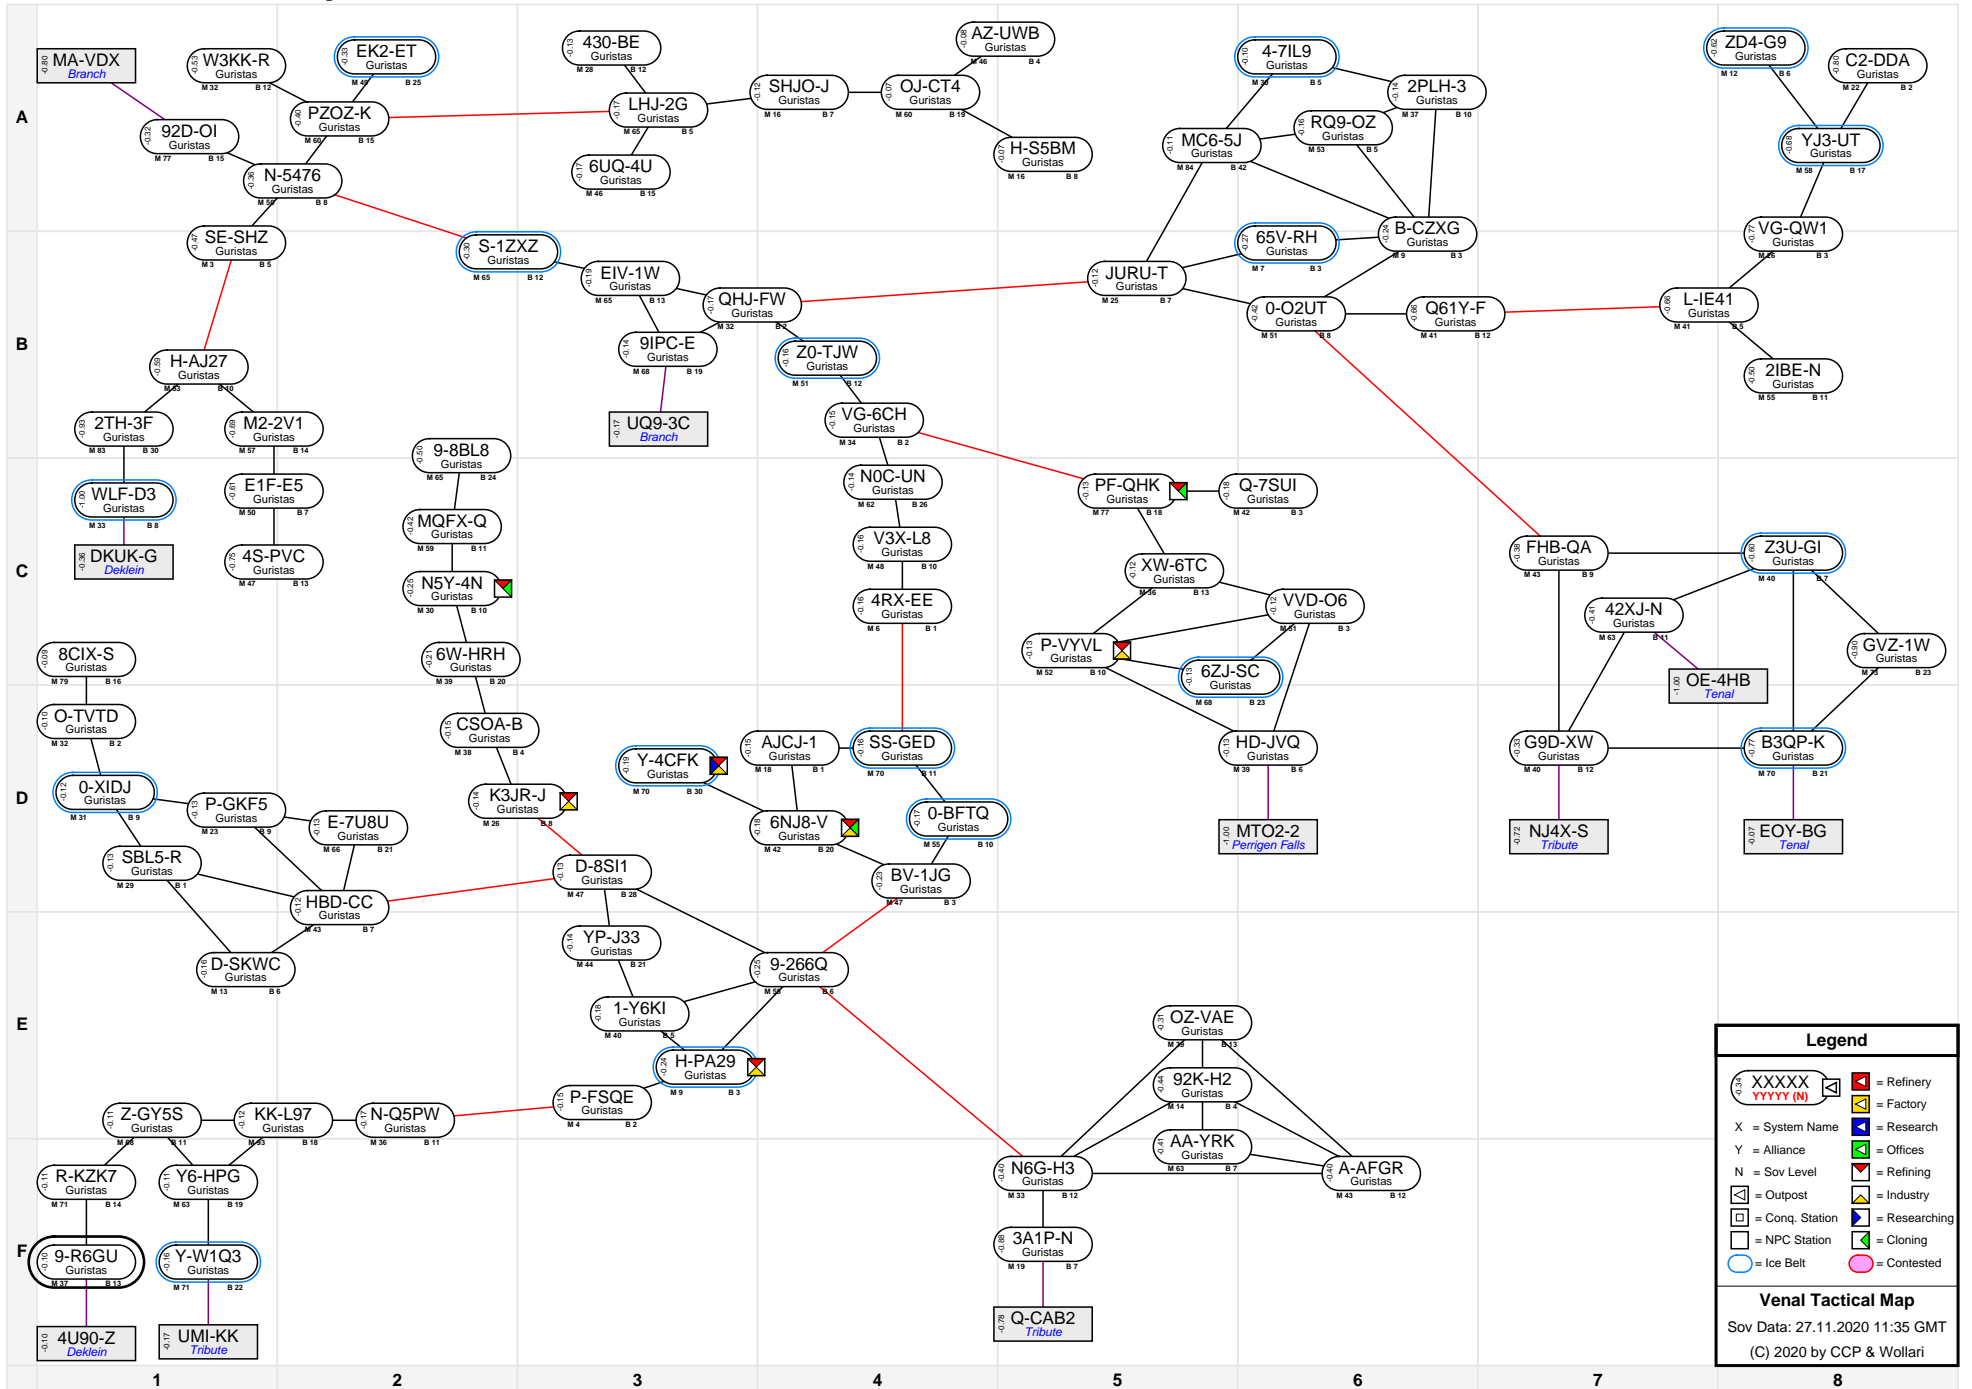

Venal Tactical Map

| Legend | |
|--------|---------------|
| | Refinery |
| | Factory |
| | Research |
| | Offices |
| | Refining |
| | Industry |
| | Conq. Station |
| | Researching |
| | NPC Station |
| | Ice Belt |
| | Contested |

Venal Tactical Map
 Sov Data: 27.11.2020 11:35 GMT
 (C) 2020 by CCP & Wollari