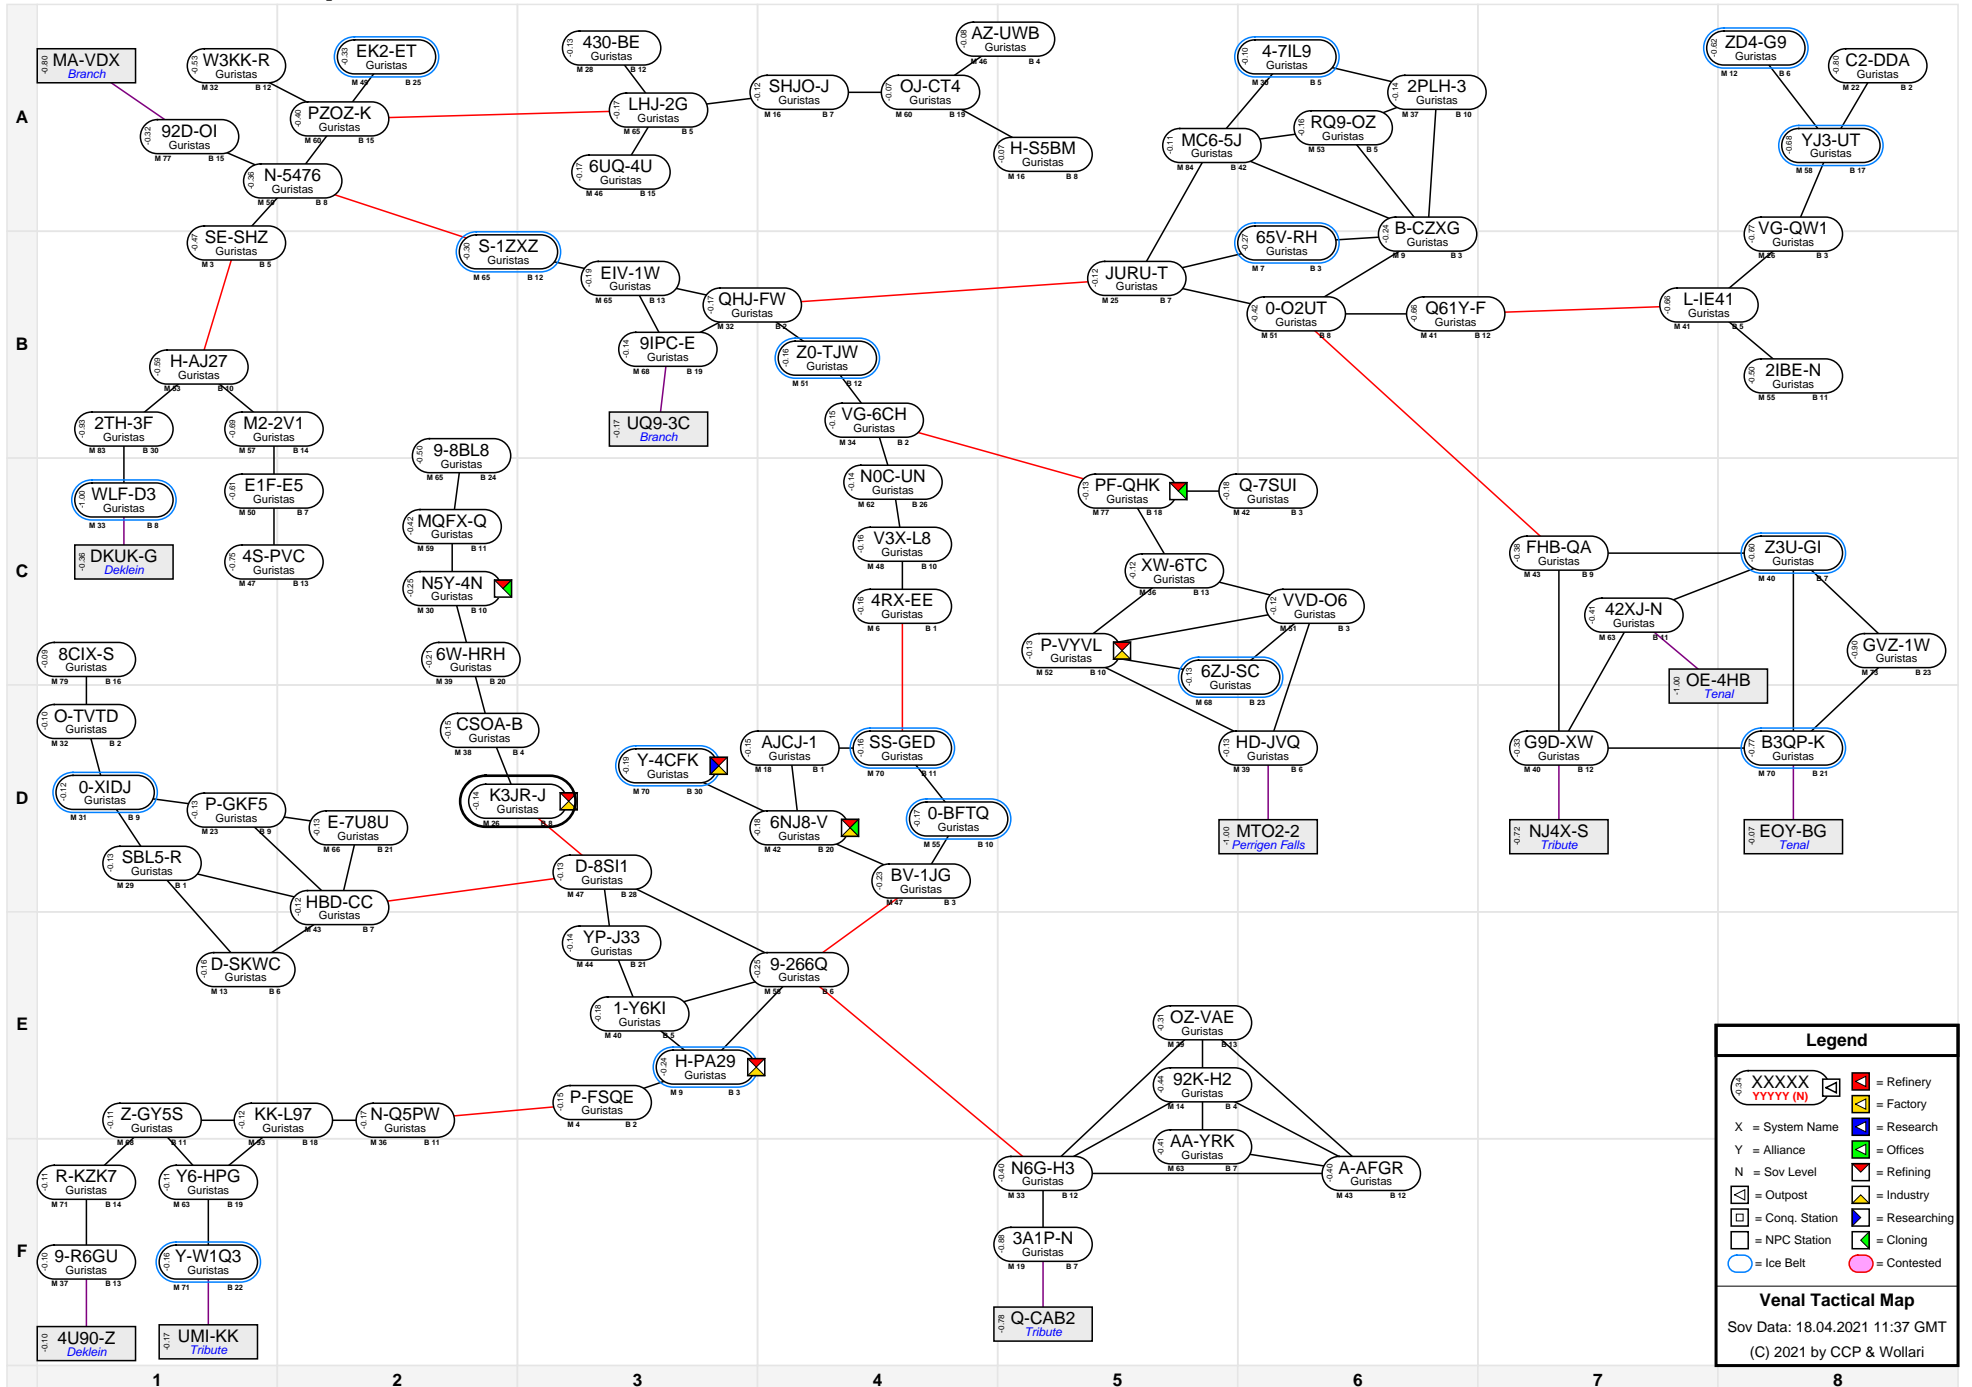

Venal Tactical Map

Legend

- XXXXX (with icons) = Refinery
- X = System Name
- Y = Alliance
- N = Sov Level
- [Icon] = Outpost
- [Icon] = Conq. Station
- [Icon] = NPC Station
- [Icon] = Ice Belt
- [Icon] = Contested
- [Icon] = Factory
- [Icon] = Research
- [Icon] = Offices
- [Icon] = Refining
- [Icon] = Industry
- [Icon] = Researching
- [Icon] = Cloning

Venal Tactical Map
 Sov Data: 18.04.2021 11:37 GMT
 (C) 2021 by CCP & Wollari