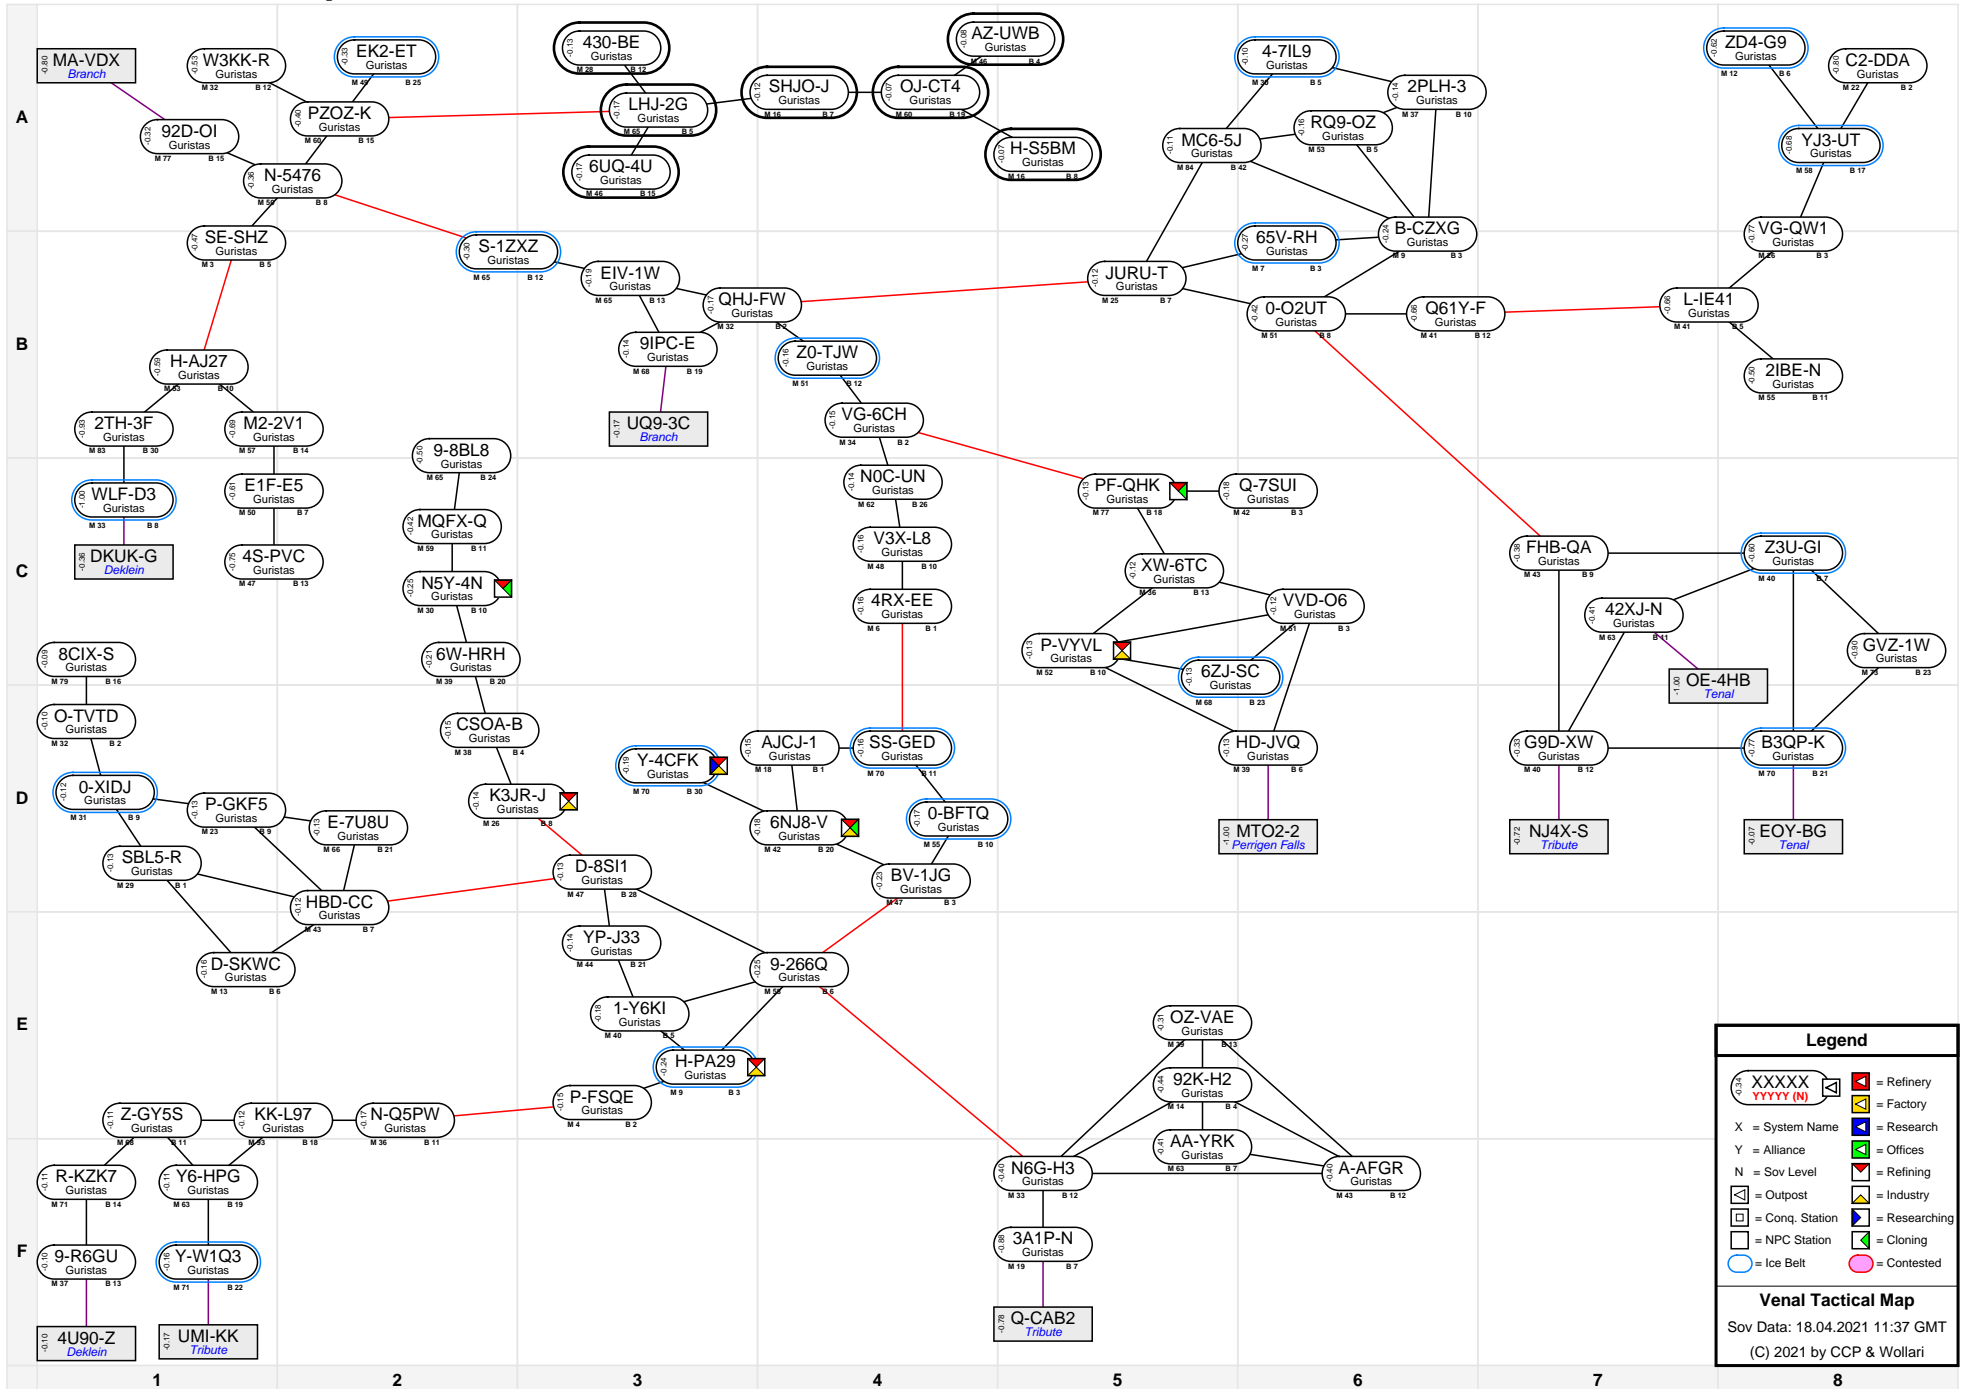

Venal Tactical Map

| Legend | |
|--------|---------------|
| | Refinery |
| | Factory |
| | Research |
| | Offices |
| | Refining |
| | Industry |
| | Conq. Station |
| | Researching |
| | NPC Station |
| | Ice Belt |
| | Contested |

Venal Tactical Map
 Sov Data: 18.04.2021 11:37 GMT
 (C) 2021 by CCP & Wollari