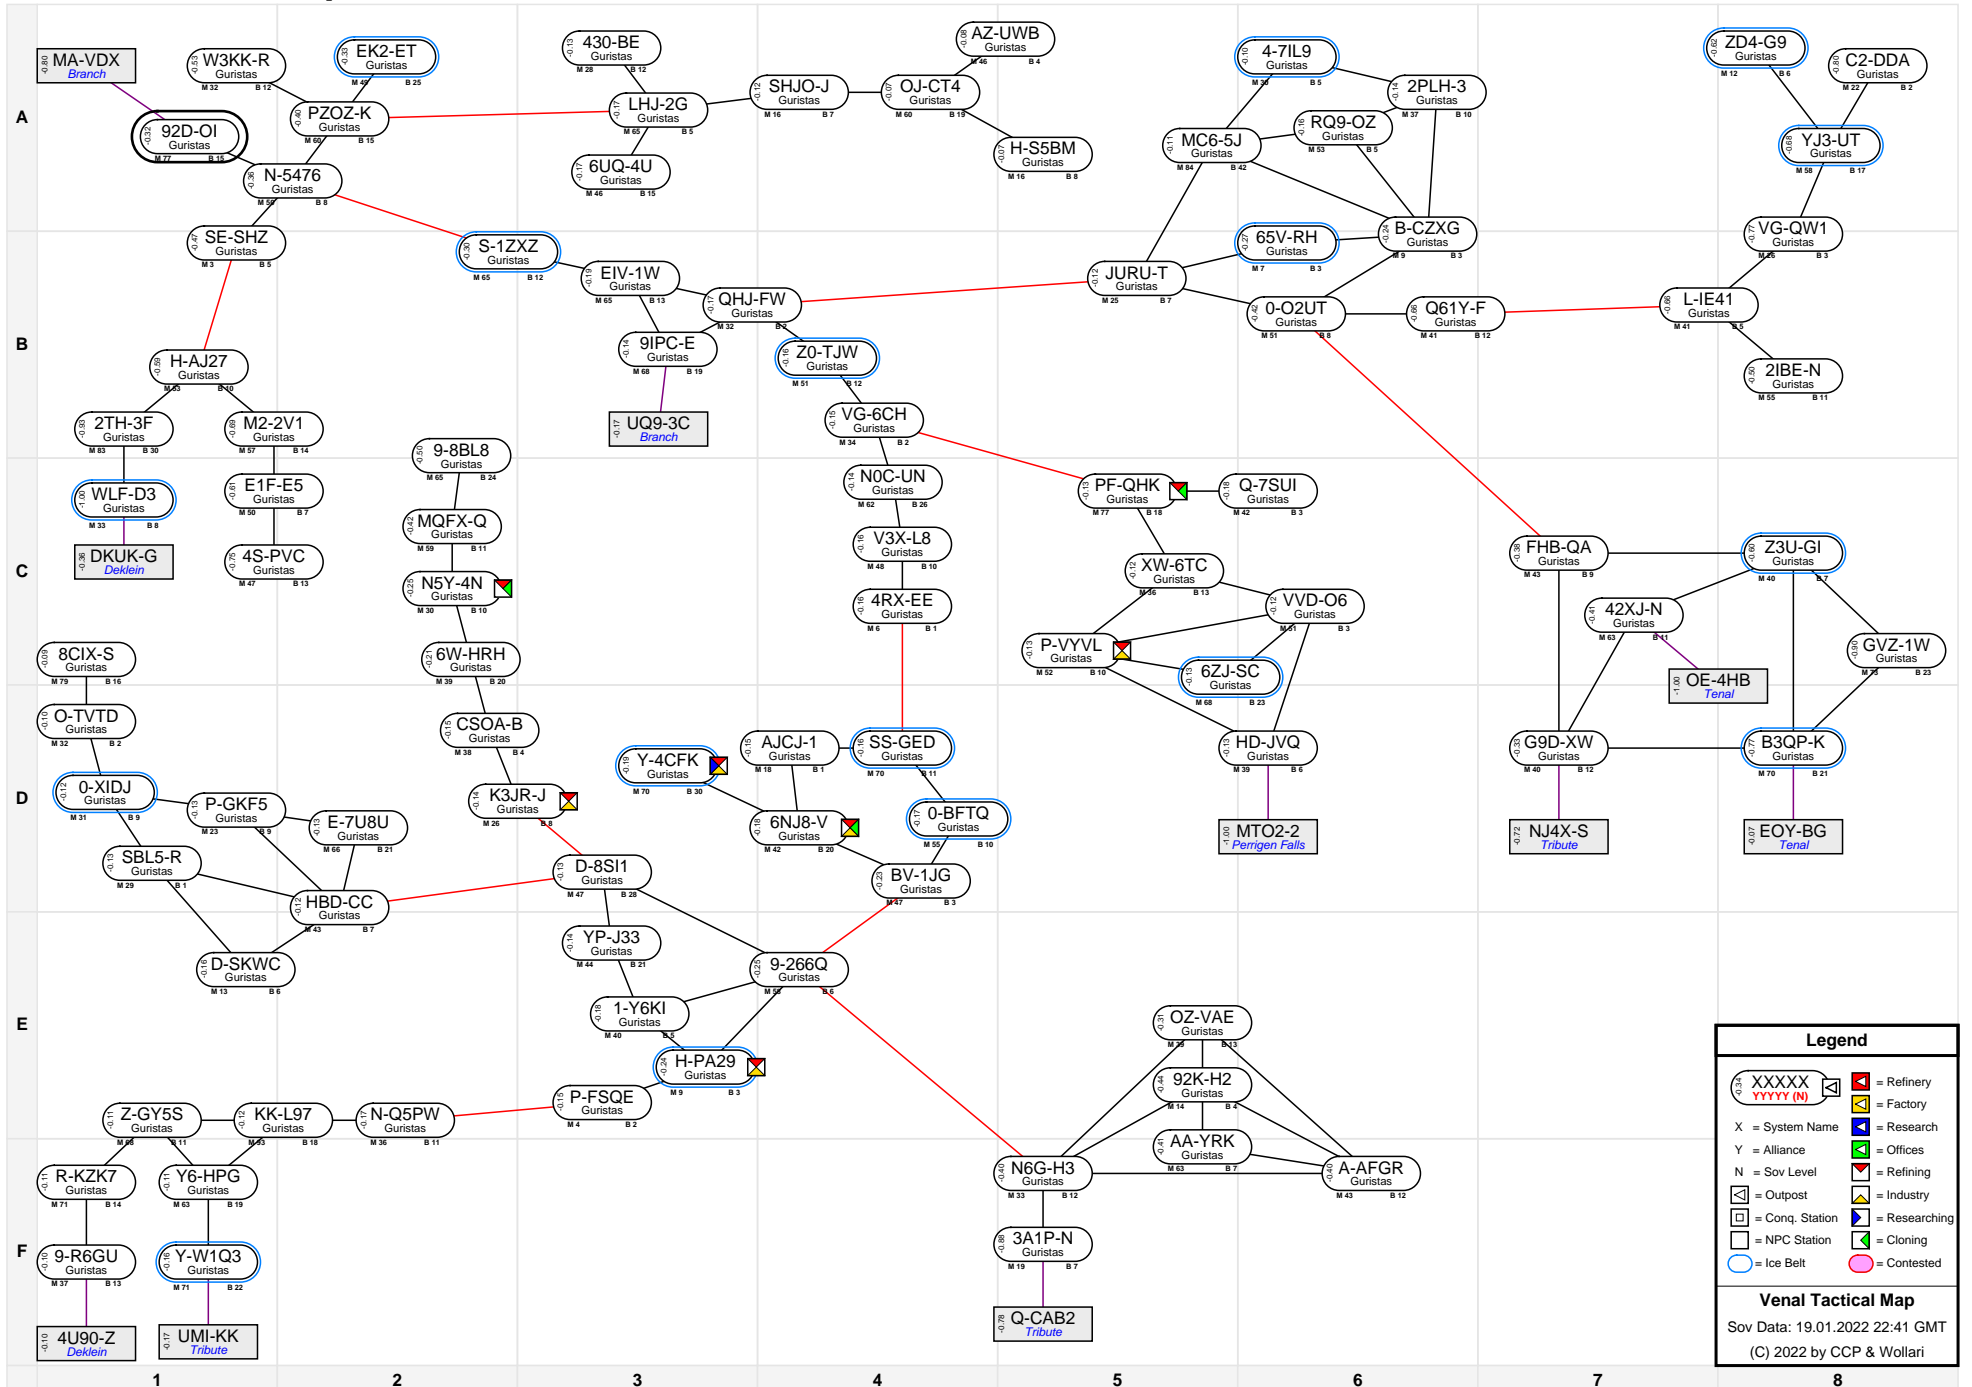

Venal Tactical Map

Legend

- XXXXX (with icons) = Refinery
- X = System Name
- Y = Alliance
- N = Sov Level
- [Icon] = Outpost
- [Icon] = Conq. Station
- [Icon] = NPC Station
- [Icon] = Ice Belt
- [Icon] = Contested
- [Icon] = Factory
- [Icon] = Research
- [Icon] = Offices
- [Icon] = Refining
- [Icon] = Industry
- [Icon] = Researching
- [Icon] = Cloning

Venal Tactical Map
 Sov Data: 19.01.2022 22:41 GMT
 (C) 2022 by CCP & Wollari