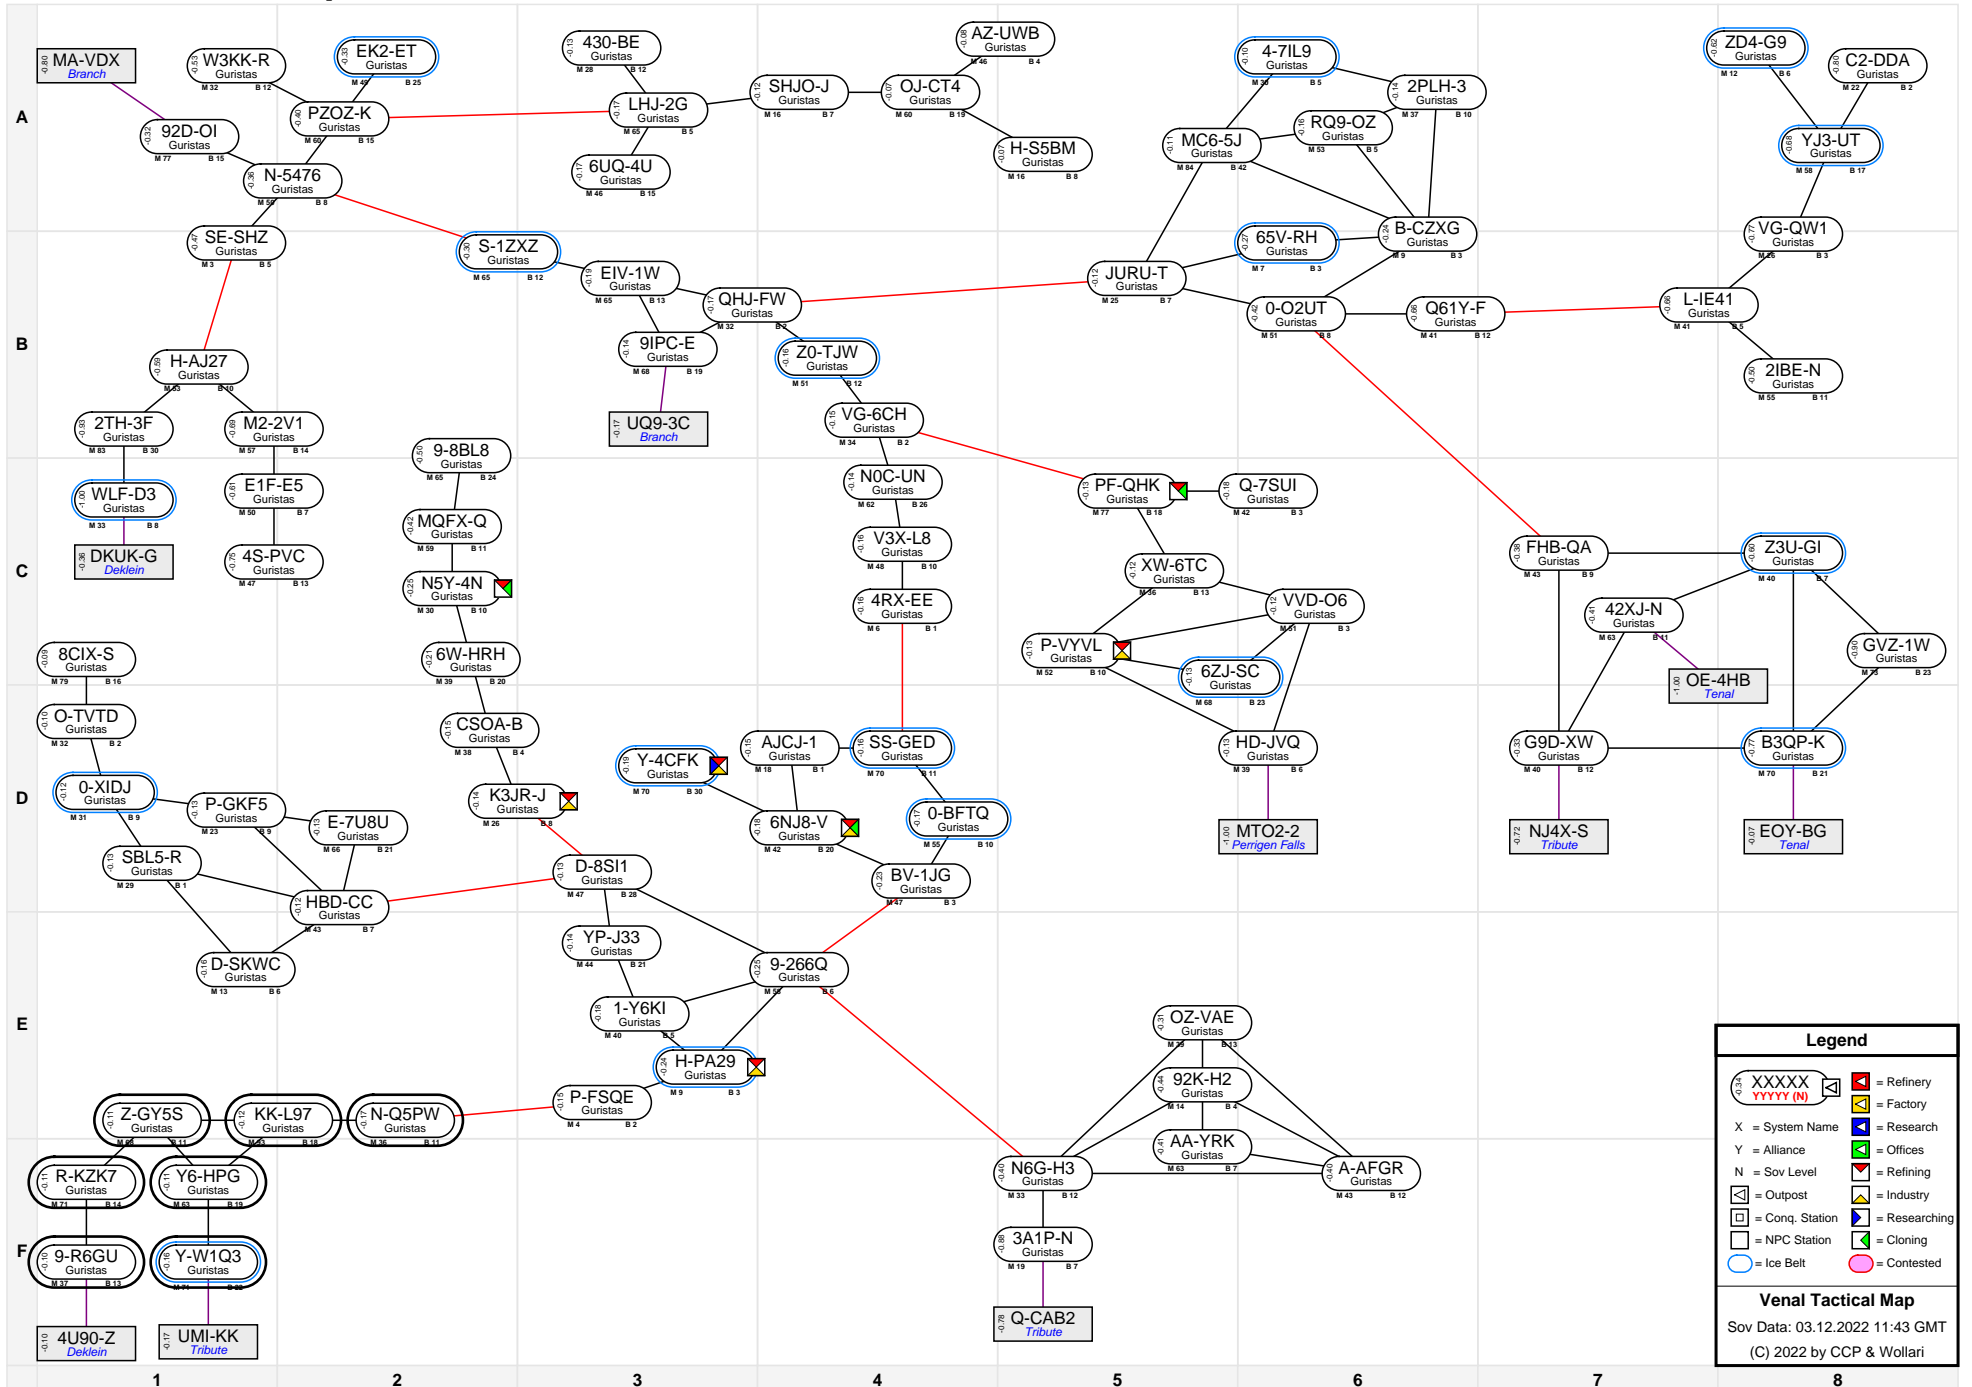

Venal Tactical Map

Legend

- XXXXX (with icons) = Refinery
- XXXXX (with icons) = Factory
- X = System Name
- Y = Alliance
- N = Sov Level
- O = Outpost
- C = Conq. Station
- R = Researching
- N = NPC Station
- Ice Belt
- Contested

Venal Tactical Map
 Sov Data: 03.12.2022 11:43 GMT
 (C) 2022 by CCP & Wollari