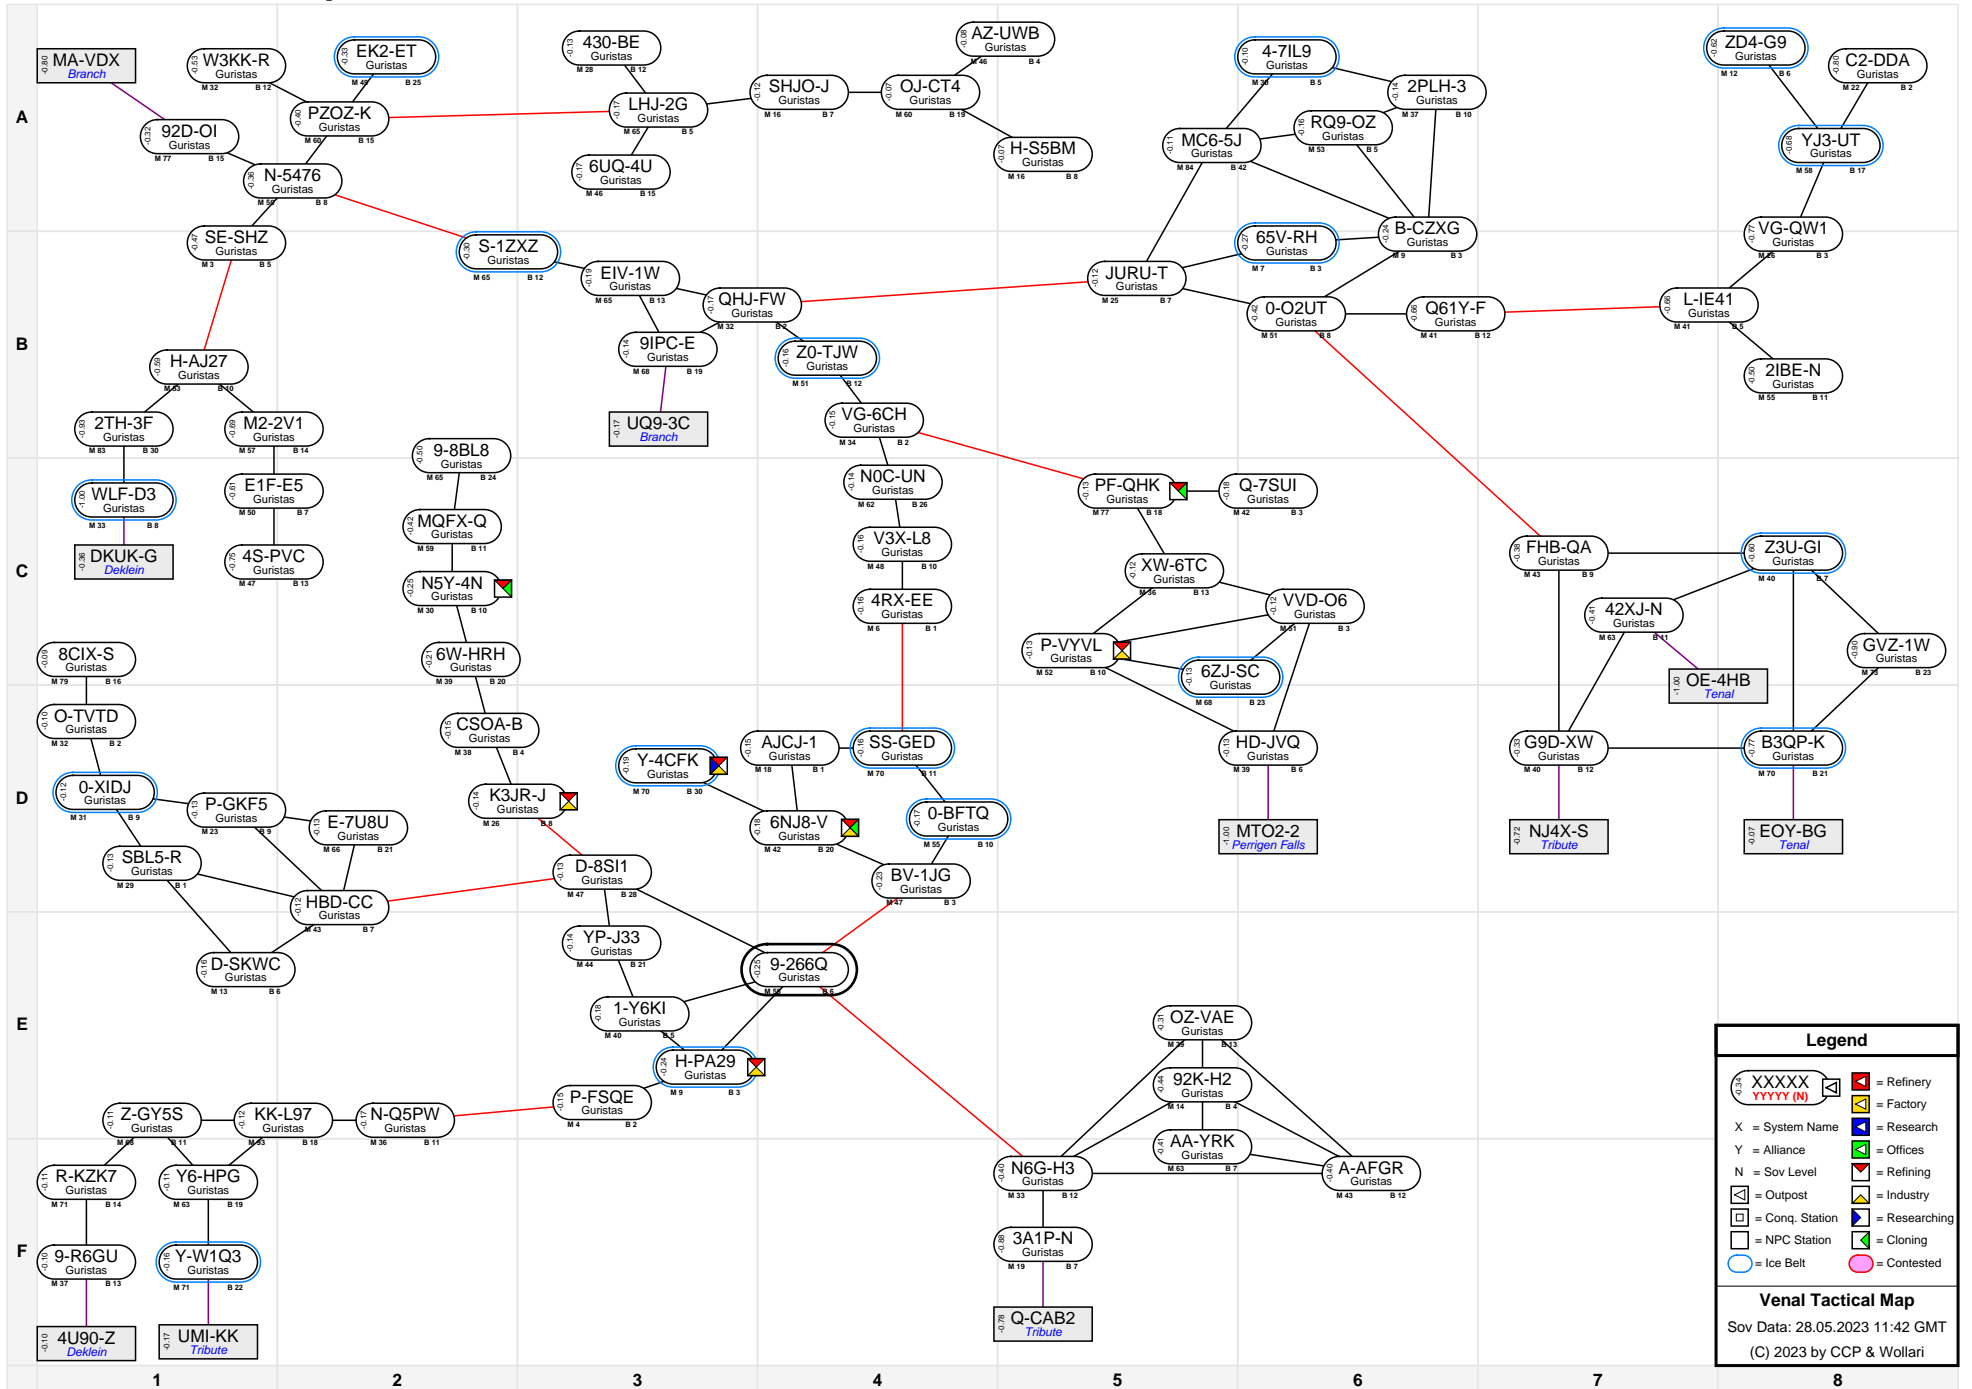

Venal Tactical Map

Legend

- XXXXX (with icons) = Refinery
- X = System Name
- Y = Alliance
- N = Sov Level
- [Icon] = Outpost
- [Icon] = Conq. Station
- [Icon] = Researching
- [Icon] = NPC Station
- [Icon] = Cloning
- [Icon] = Ice Belt
- [Icon] = Contested

Venal Tactical Map
 Sov Data: 28.05.2023 11:42 GMT
 (C) 2023 by CCP & Wollari