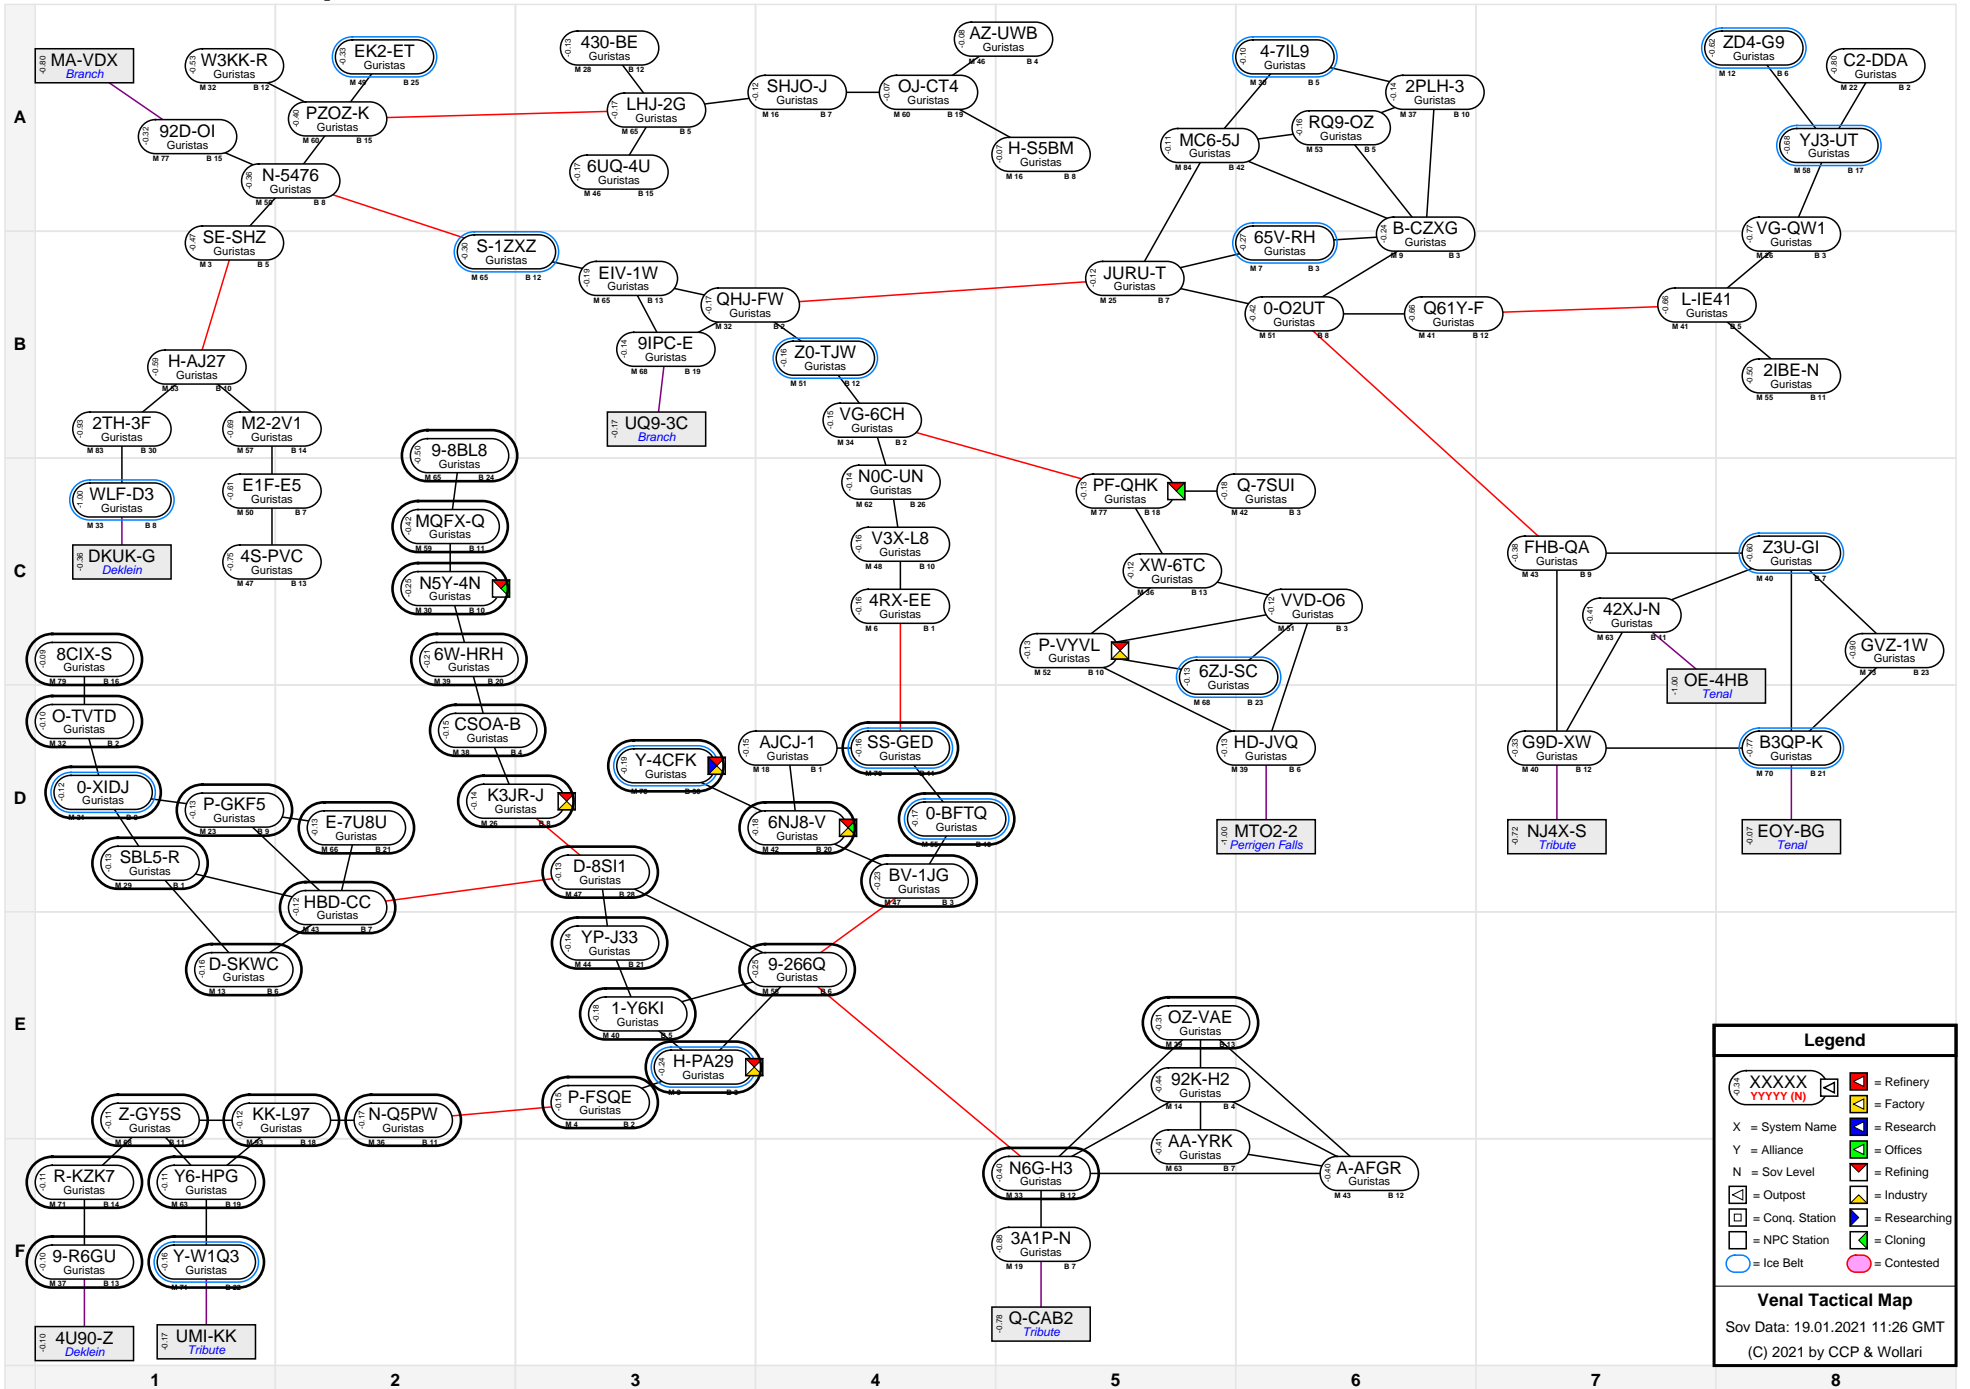

Venal Tactical Map

Legend

- XXXXXX (with icons) = Refinery
- XXXXXX (with icons) = Factory
- X = System Name
- Y = Alliance
- N = Sov Level
- [Icon] = Outpost
- [Icon] = Conq. Station
- [Icon] = NPC Station
- [Icon] = Cloning
- [Icon] = Contested

Venal Tactical Map
 Sov Data: 19.01.2021 11:26 GMT
 (C) 2021 by CCP & Wollari