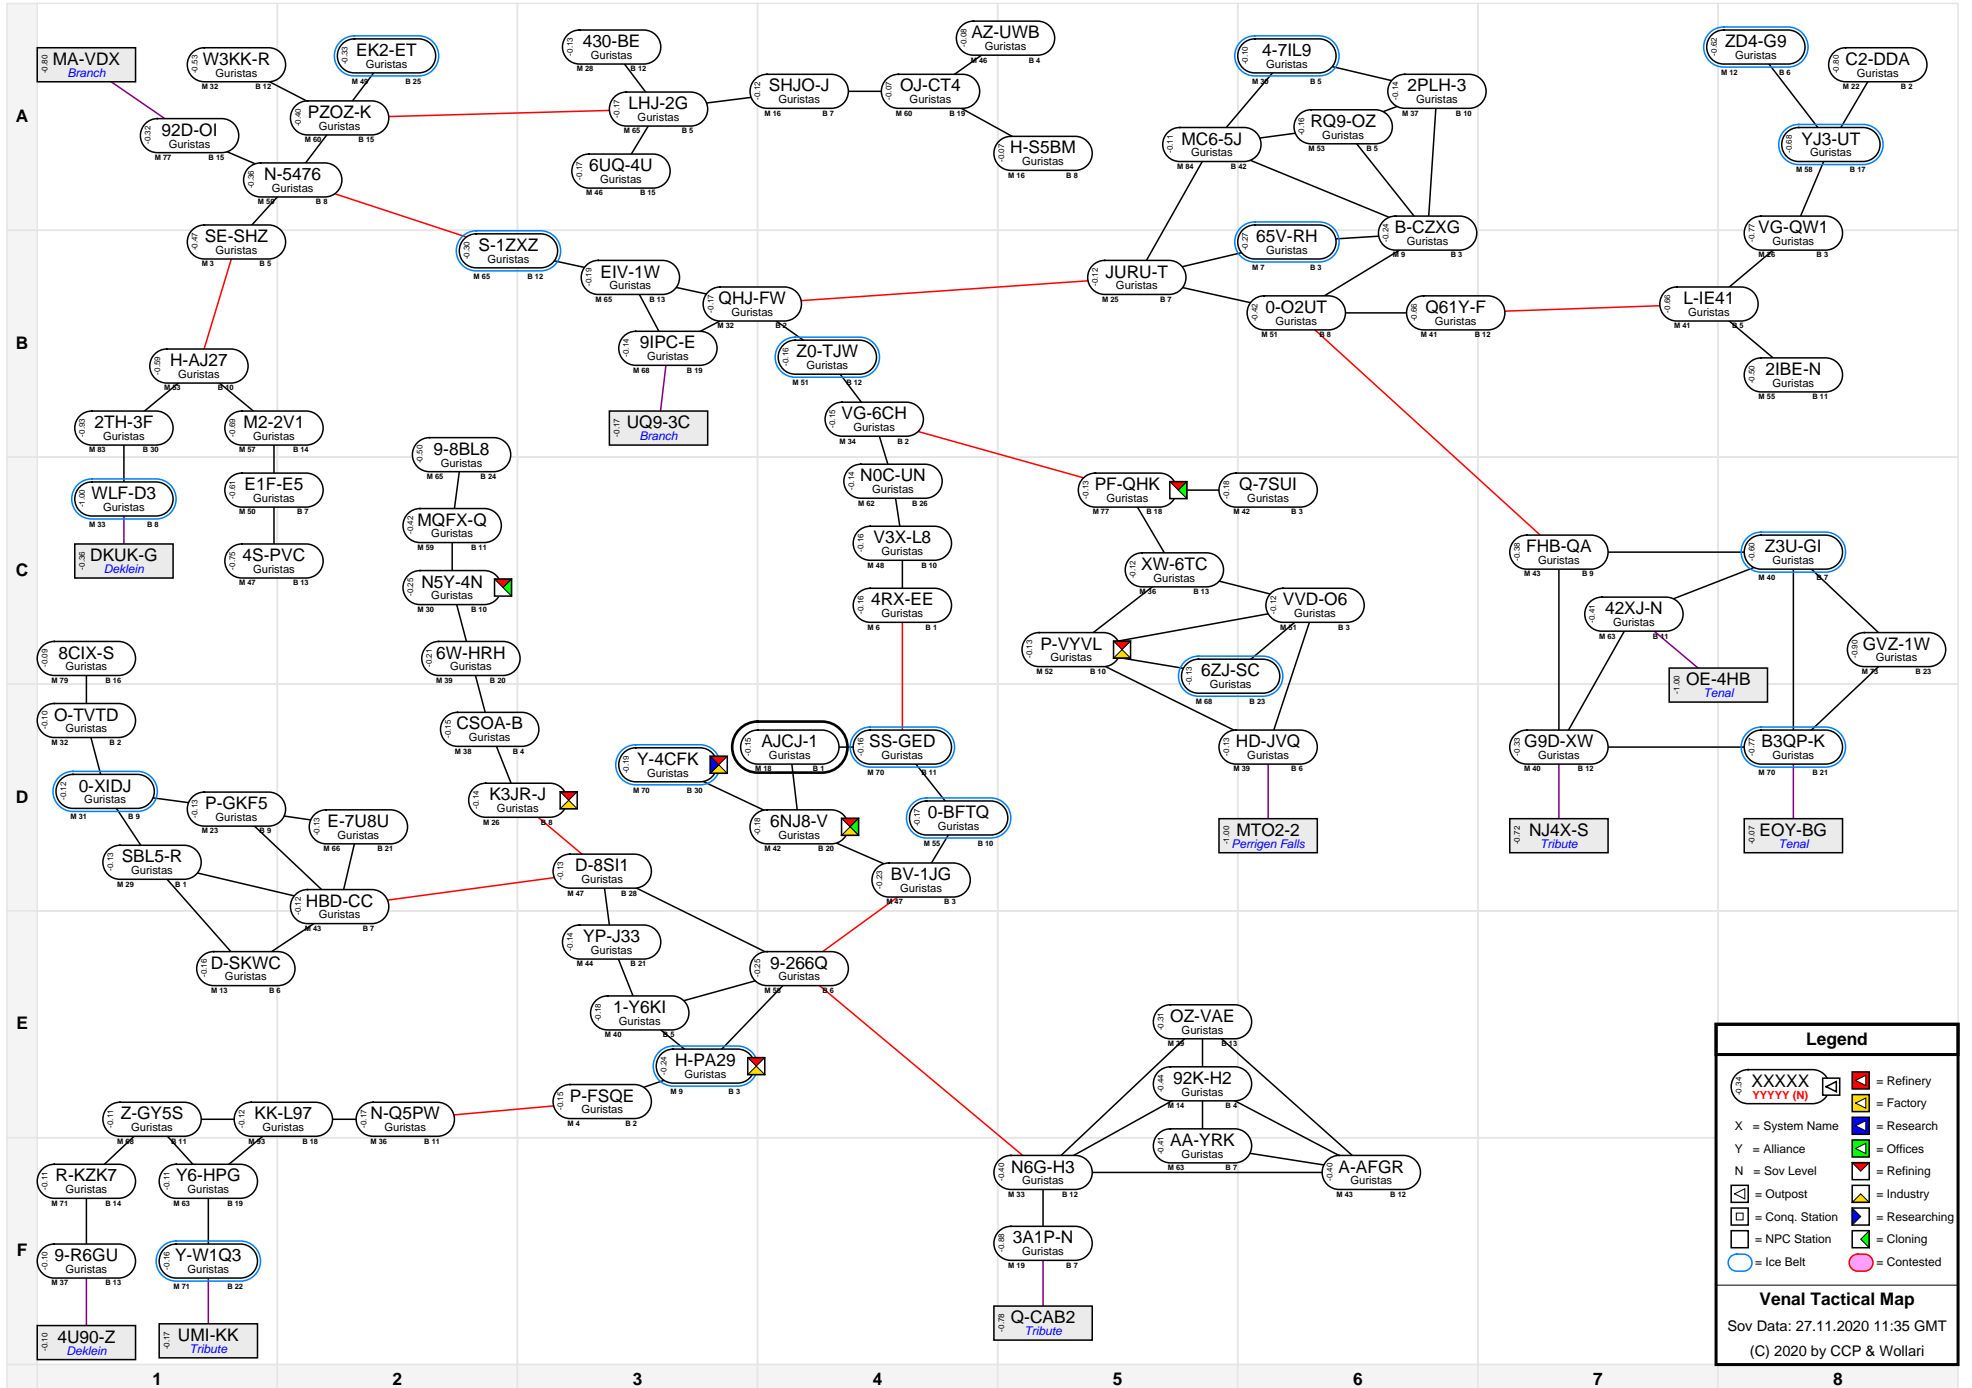

Venal Tactical Map

Legend

- XXXXX (with icons) = Refinery
- XXXXX (with icon) = Factory
- X = System Name
- Y = Alliance
- N = Sov Level
- [Icon] = Outpost
- [Icon] = Conq. Station
- [Icon] = NPC Station
- [Icon] = Ice Belt
- [Icon] = Contested
- [Icon] = Researching
- [Icon] = Research
- [Icon] = Offices
- [Icon] = Refining
- [Icon] = Industry
- [Icon] = Cloning

Venal Tactical Map
 Sov Data: 27.11.2020 11:35 GMT
 (C) 2020 by CCP & Wollari