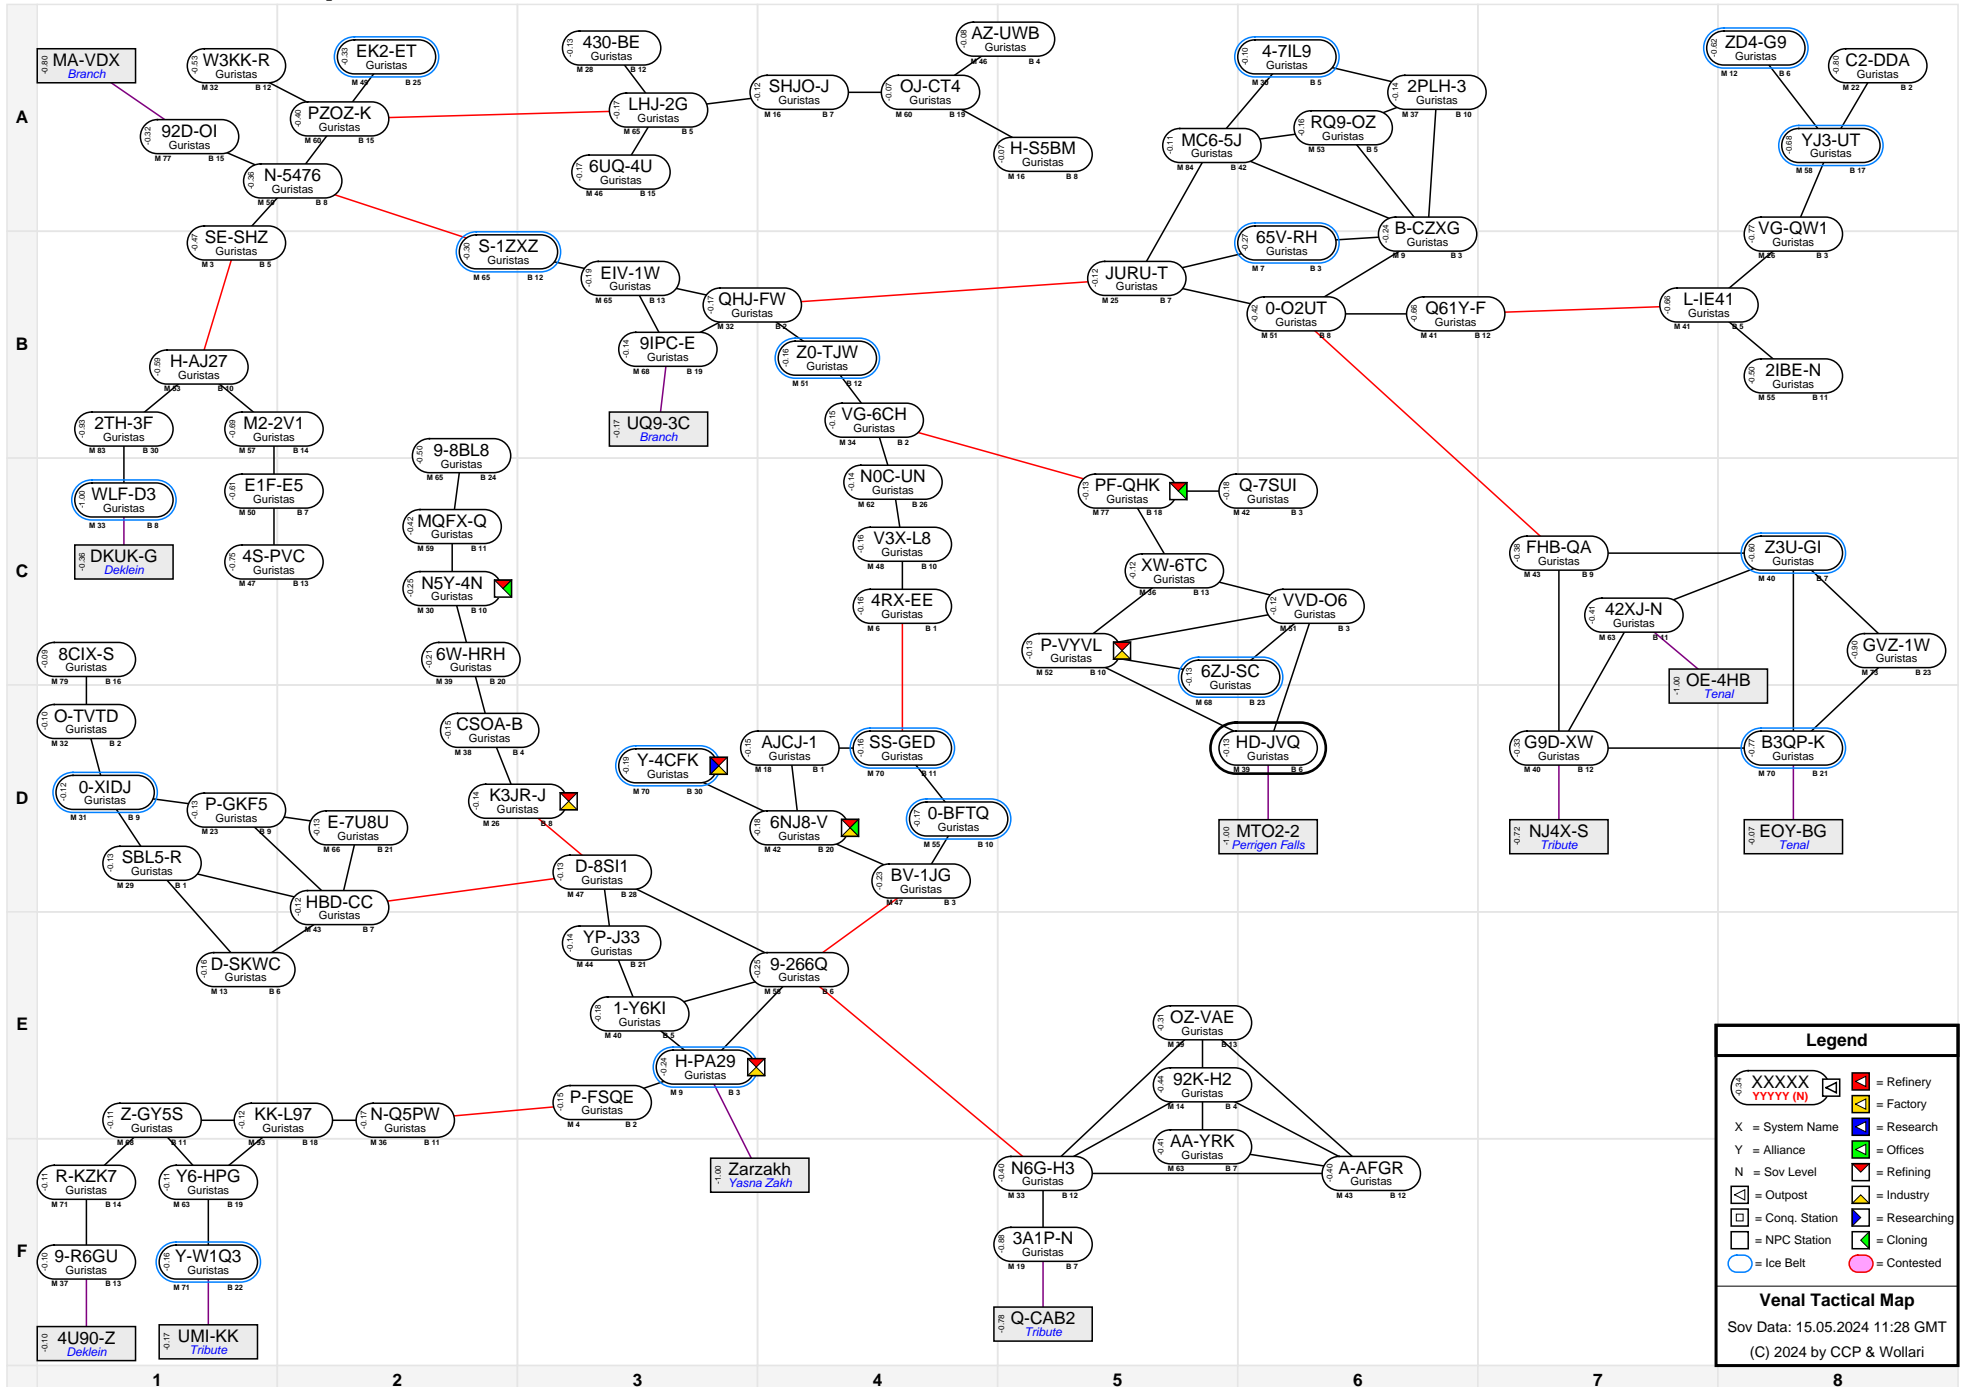

# Venal Tactical Map

Legend	
	= Refinery
	= Factory
	= Research
	= Offices
	= Refining
	= Industry
	= Researching
	= Cloning
	= Contested
<b>Venal Tactical Map</b>	
Sov Data: 15.05.2024 11:28 GMT	
(C) 2024 by CCP & Wollari	