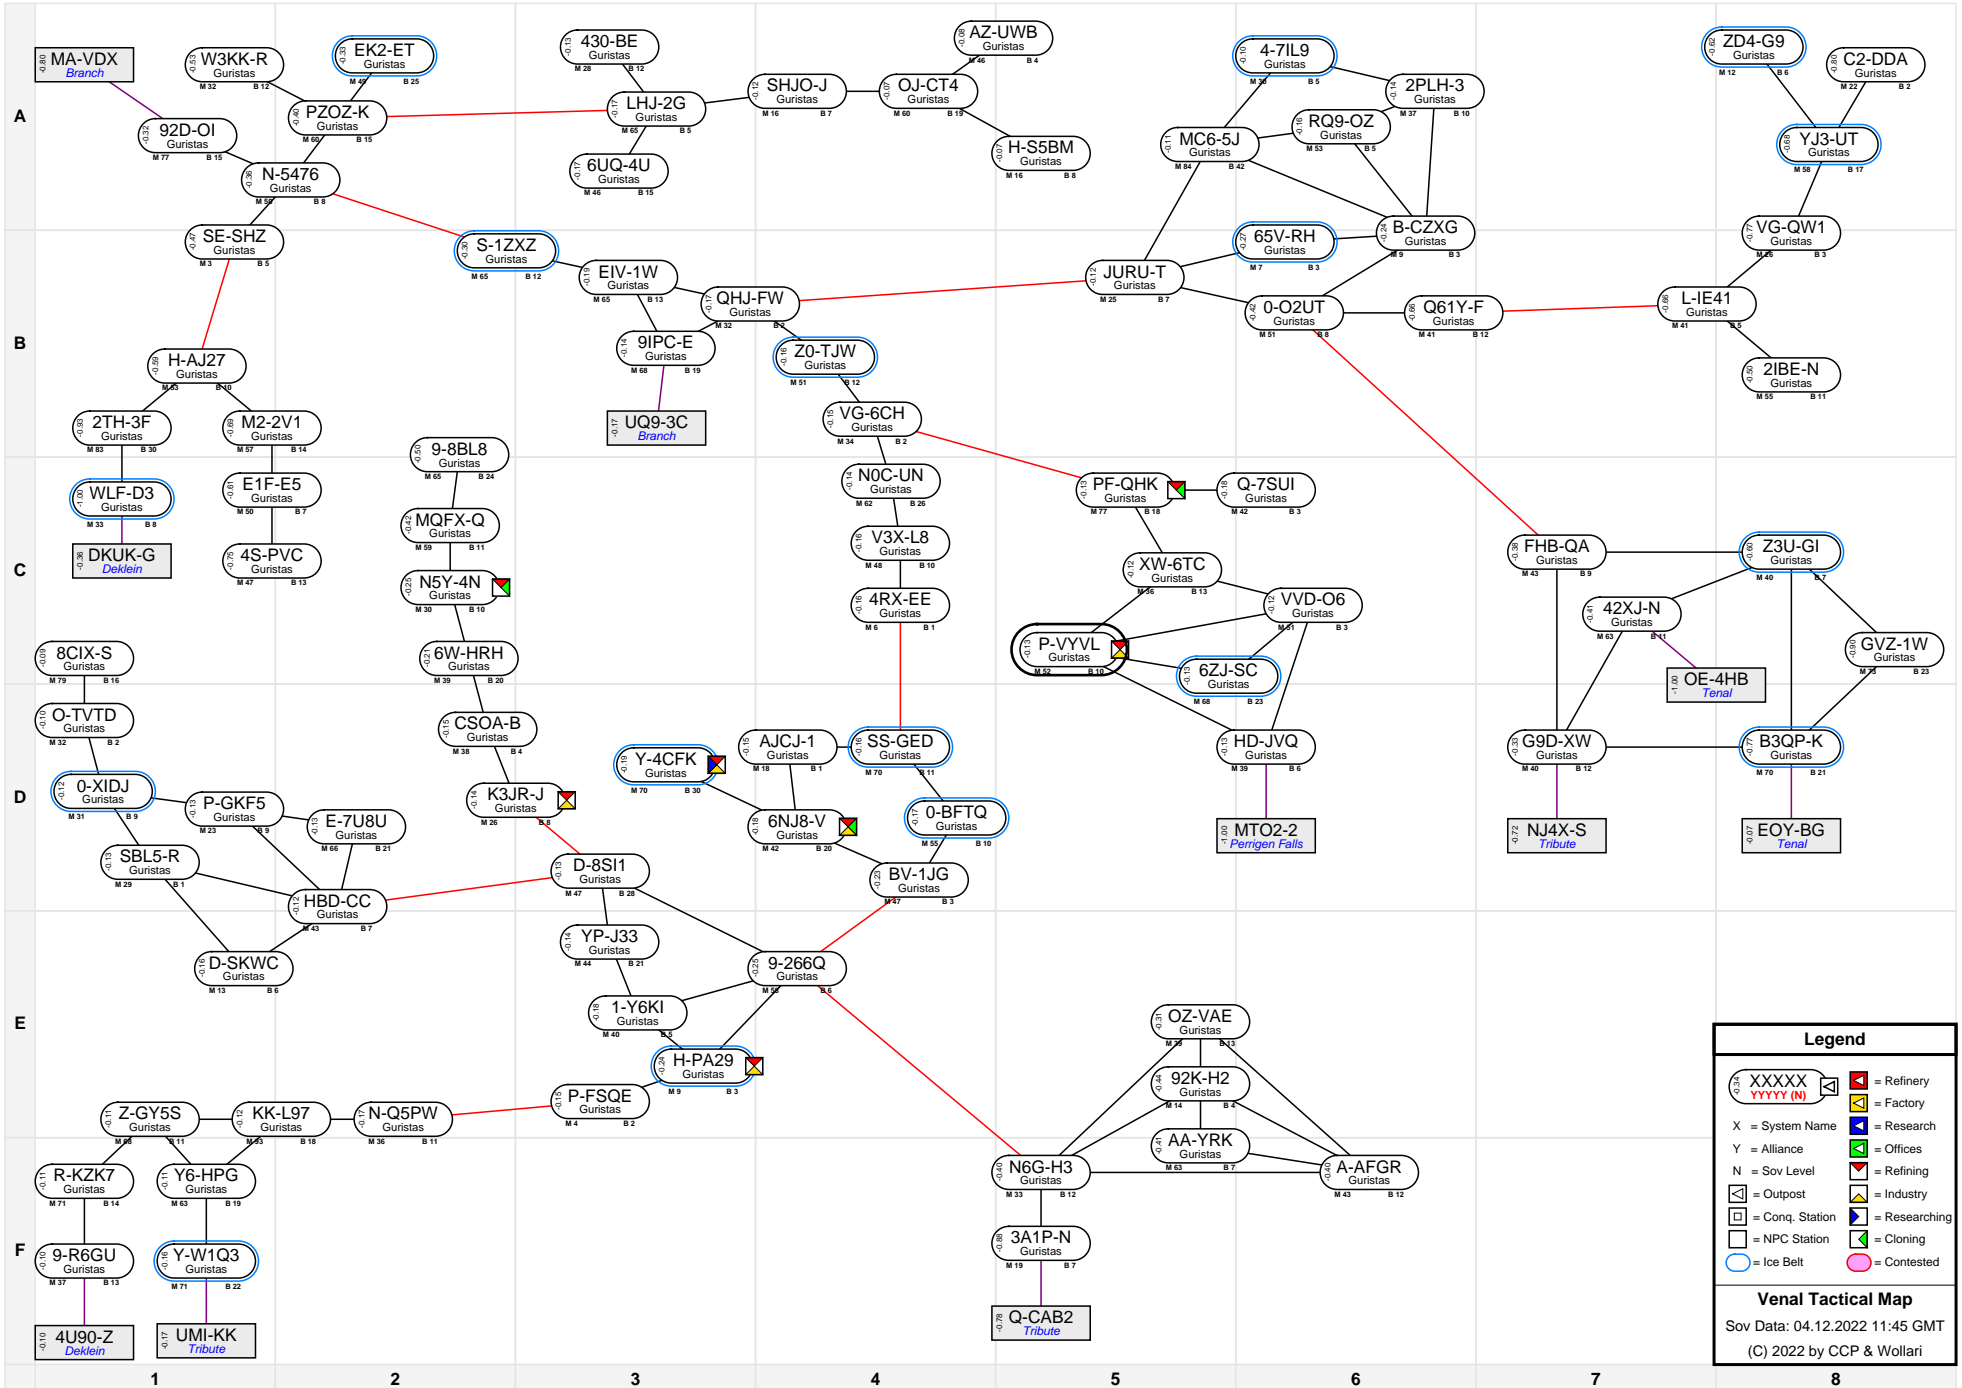

Venal Tactical Map

Legend	
	= Refinery
	= Factory
	= Research
	= Offices
	= Refining
	= Industry
	= Researching
	= Cloning
	= Contested

Venal Tactical Map
 Sov Data: 04.12.2022 11:45 GMT
 (C) 2022 by CCP & Wollari