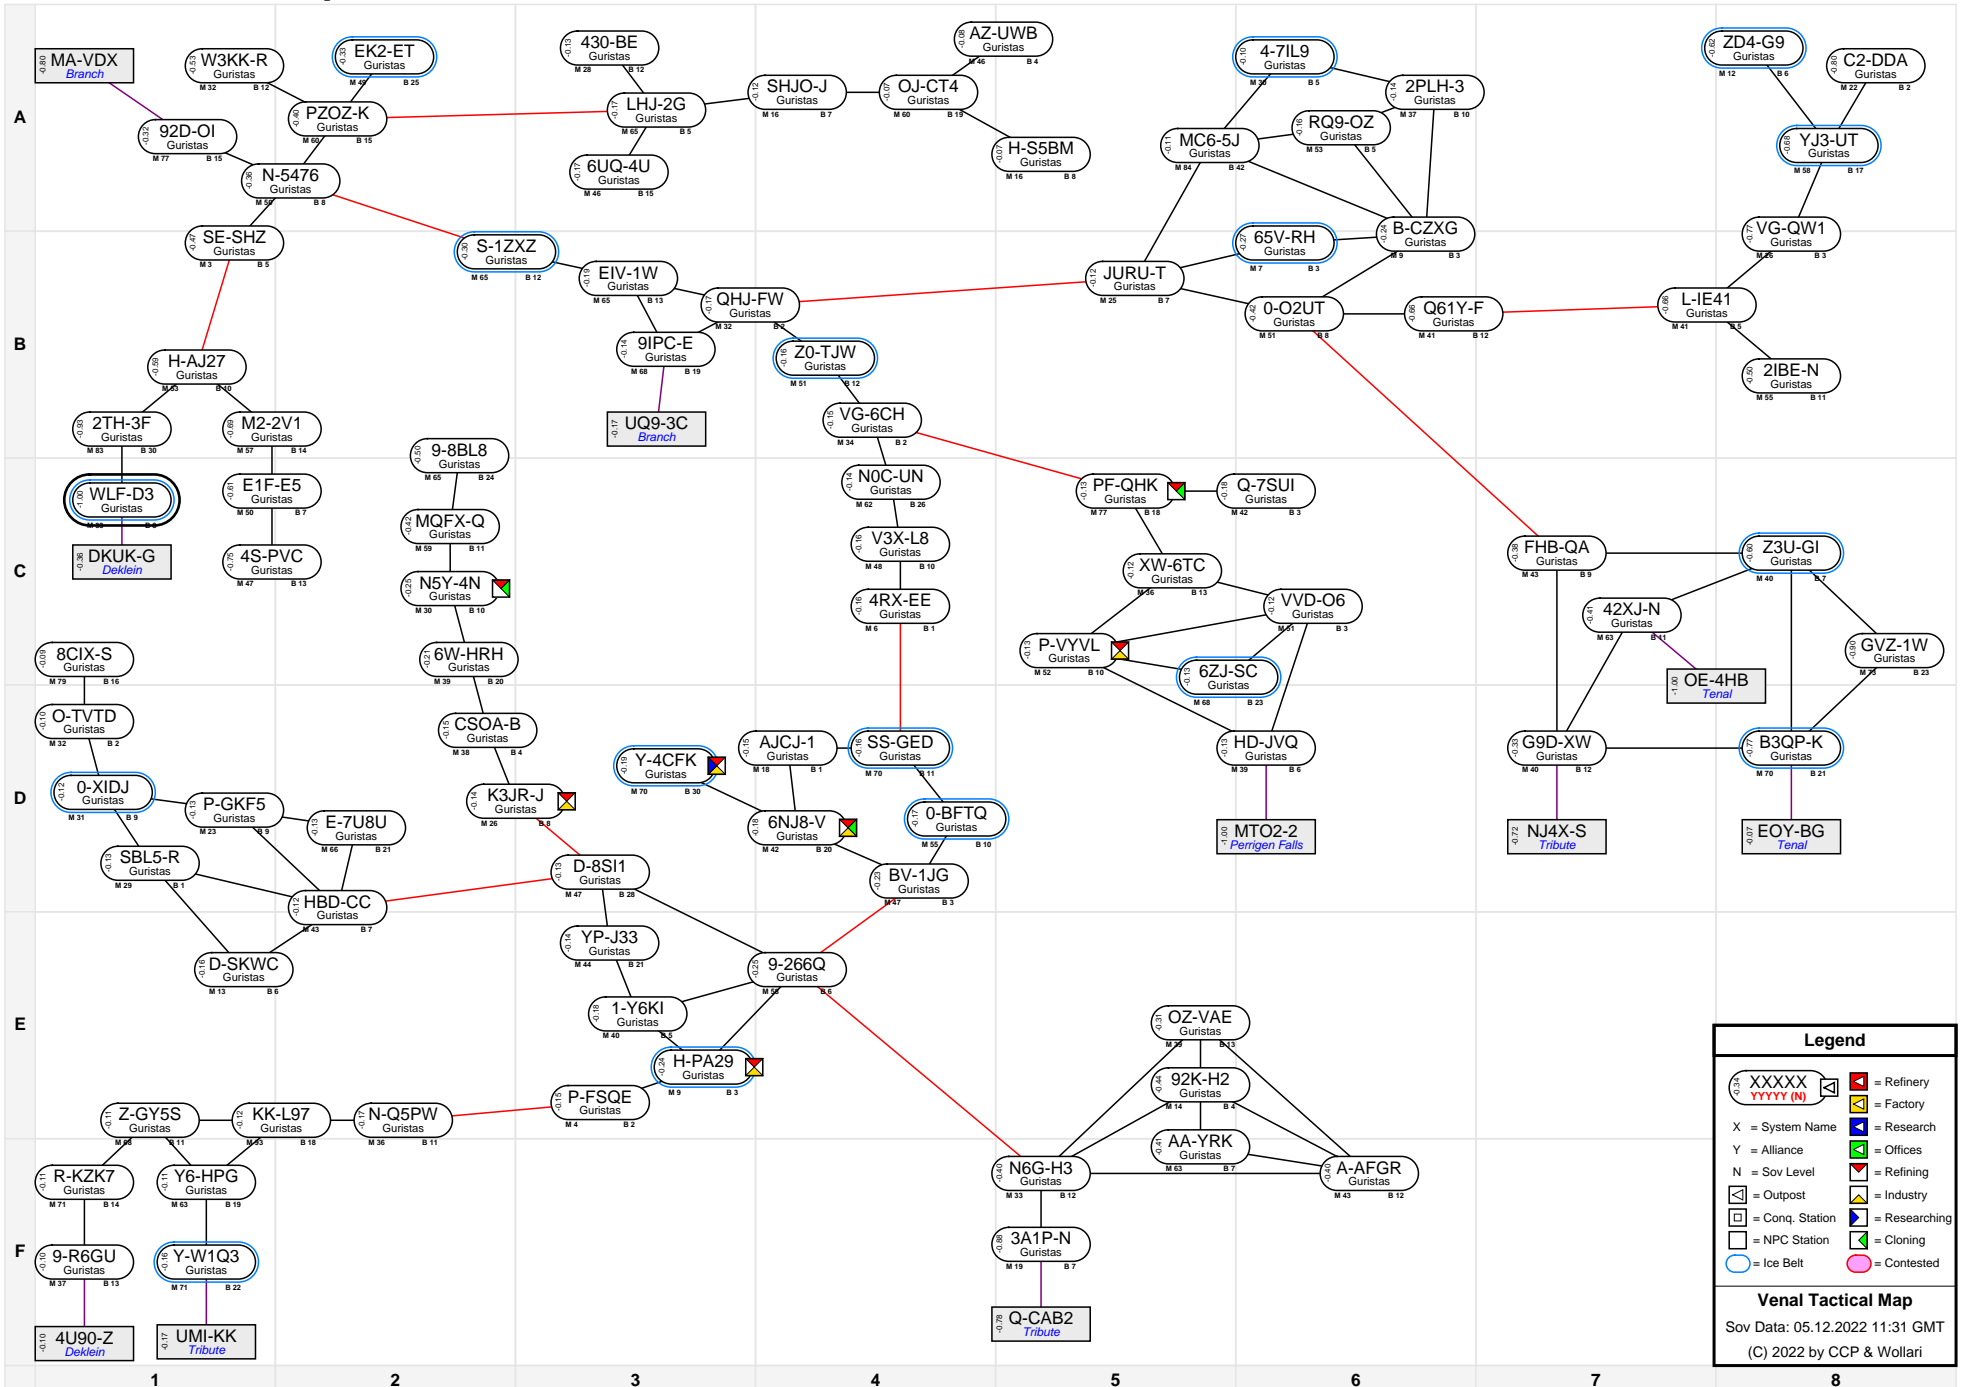

Venal Tactical Map

Legend

- XXXXX (with icons) = Refinery
- X = System Name
- Y = Alliance
- N = Sov Level
- [Icon] = Outpost
- [Icon] = Conq. Station
- [Icon] = Researching
- [Icon] = NPC Station
- [Icon] = Cloning
- [Icon] = Ice Belt
- [Icon] = Contested

Venal Tactical Map
 Sov Data: 05.12.2022 11:31 GMT
 (C) 2022 by CCP & Wollari