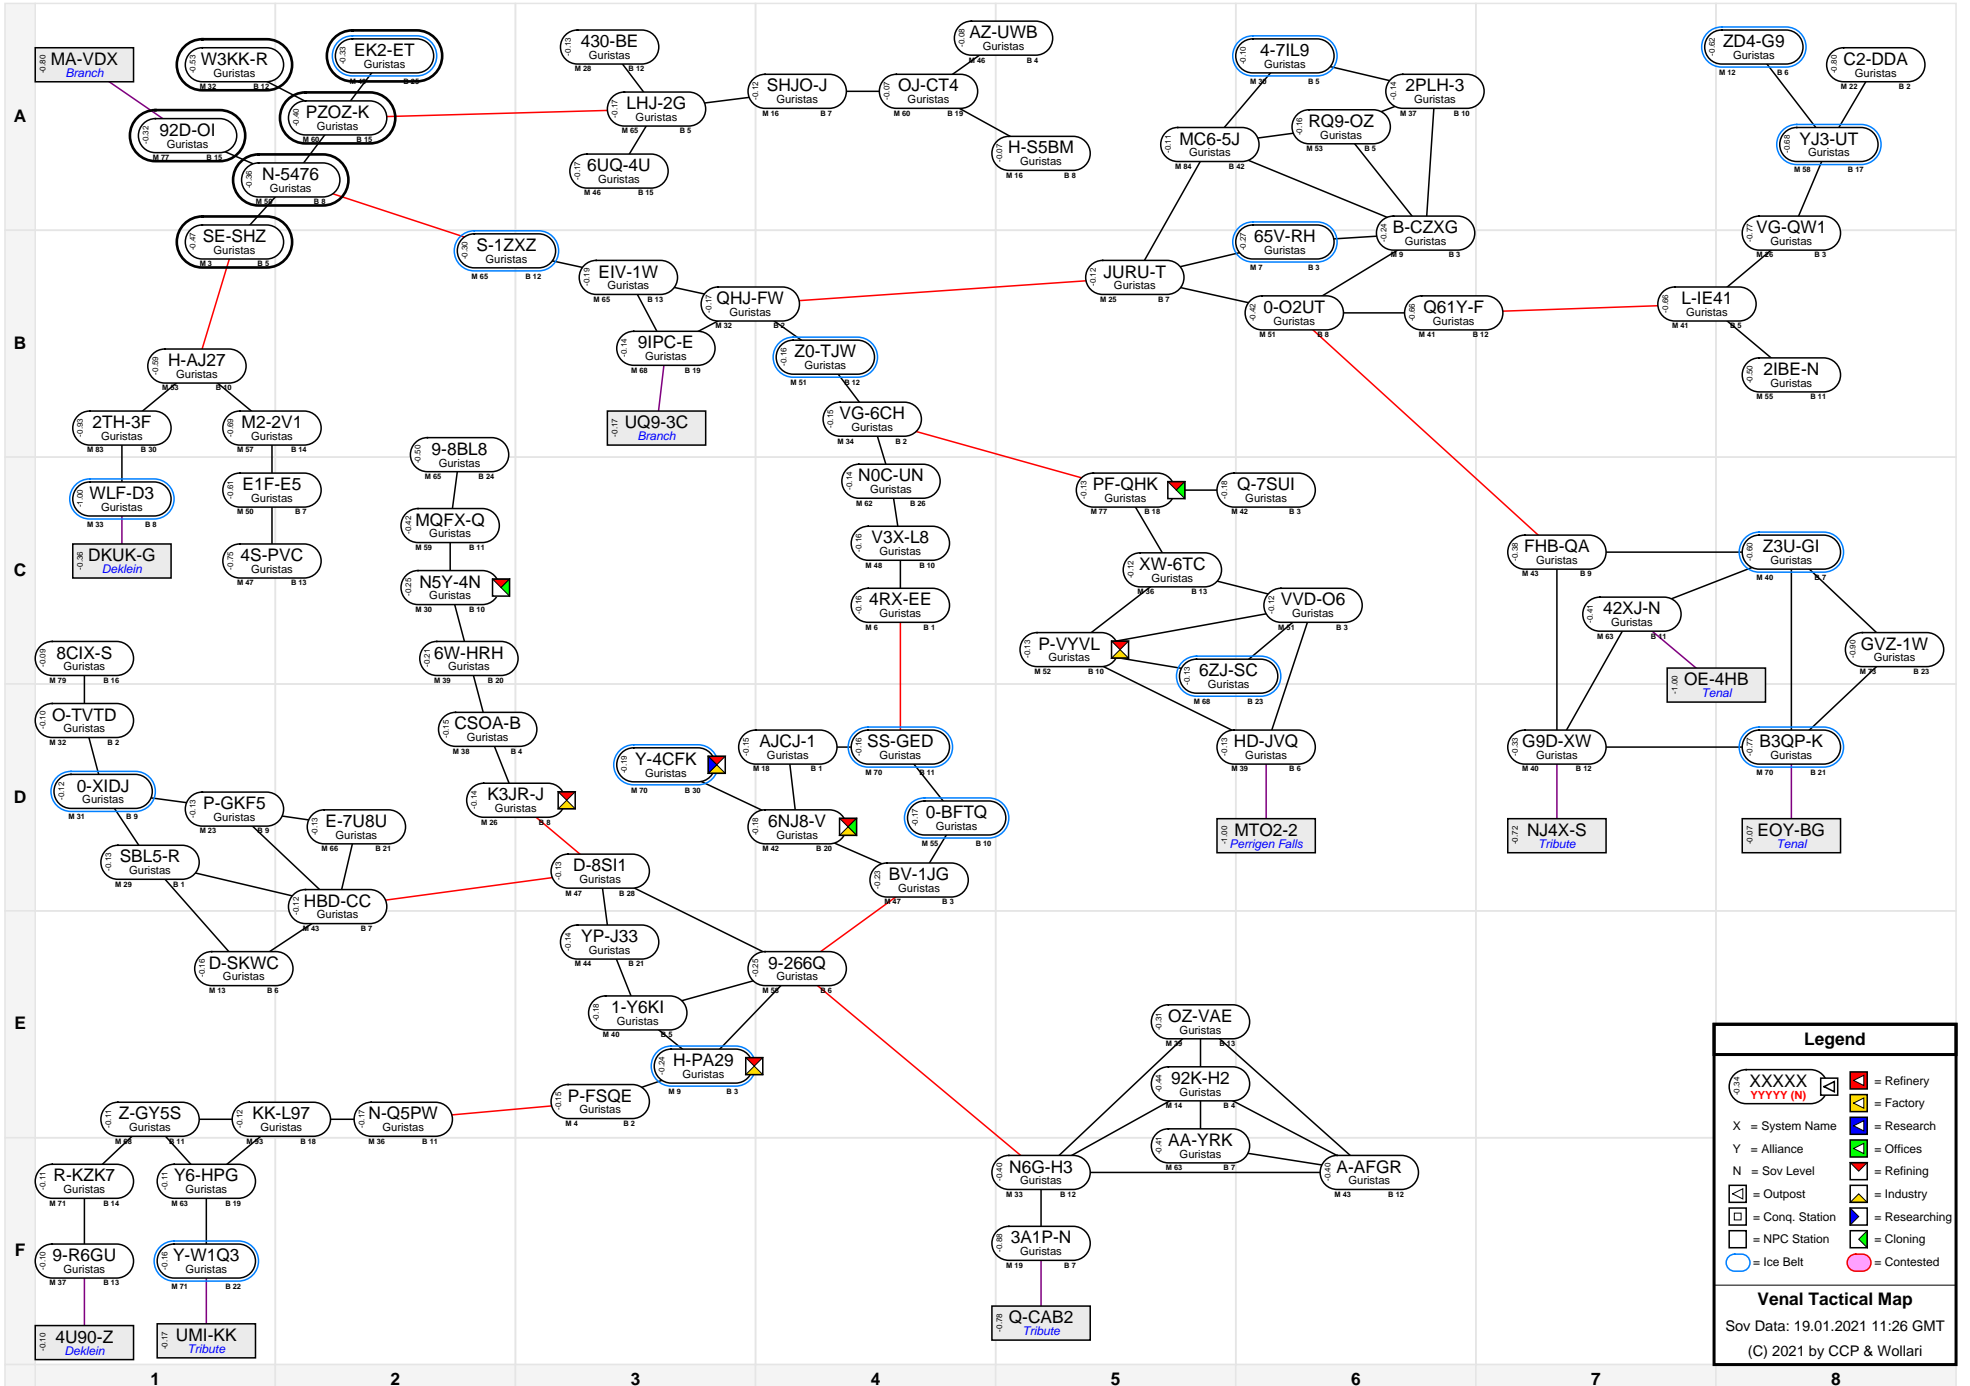

Venal Tactical Map

Legend

- XXXXX (with symbols) = Refinery
- XXXXX (with symbols) = Factory
- X = System Name
- Y = Alliance
- N = Sov Level
- [Symbol] = Outpost
- [Symbol] = Conq. Station
- [Symbol] = NPC Station
- [Symbol] = Researching
- [Symbol] = Cloning
- [Symbol] = Contested
- [Symbol] = Ice Belt

Venal Tactical Map
 Sov Data: 19.01.2021 11:26 GMT
 (C) 2021 by CCP & Wollari