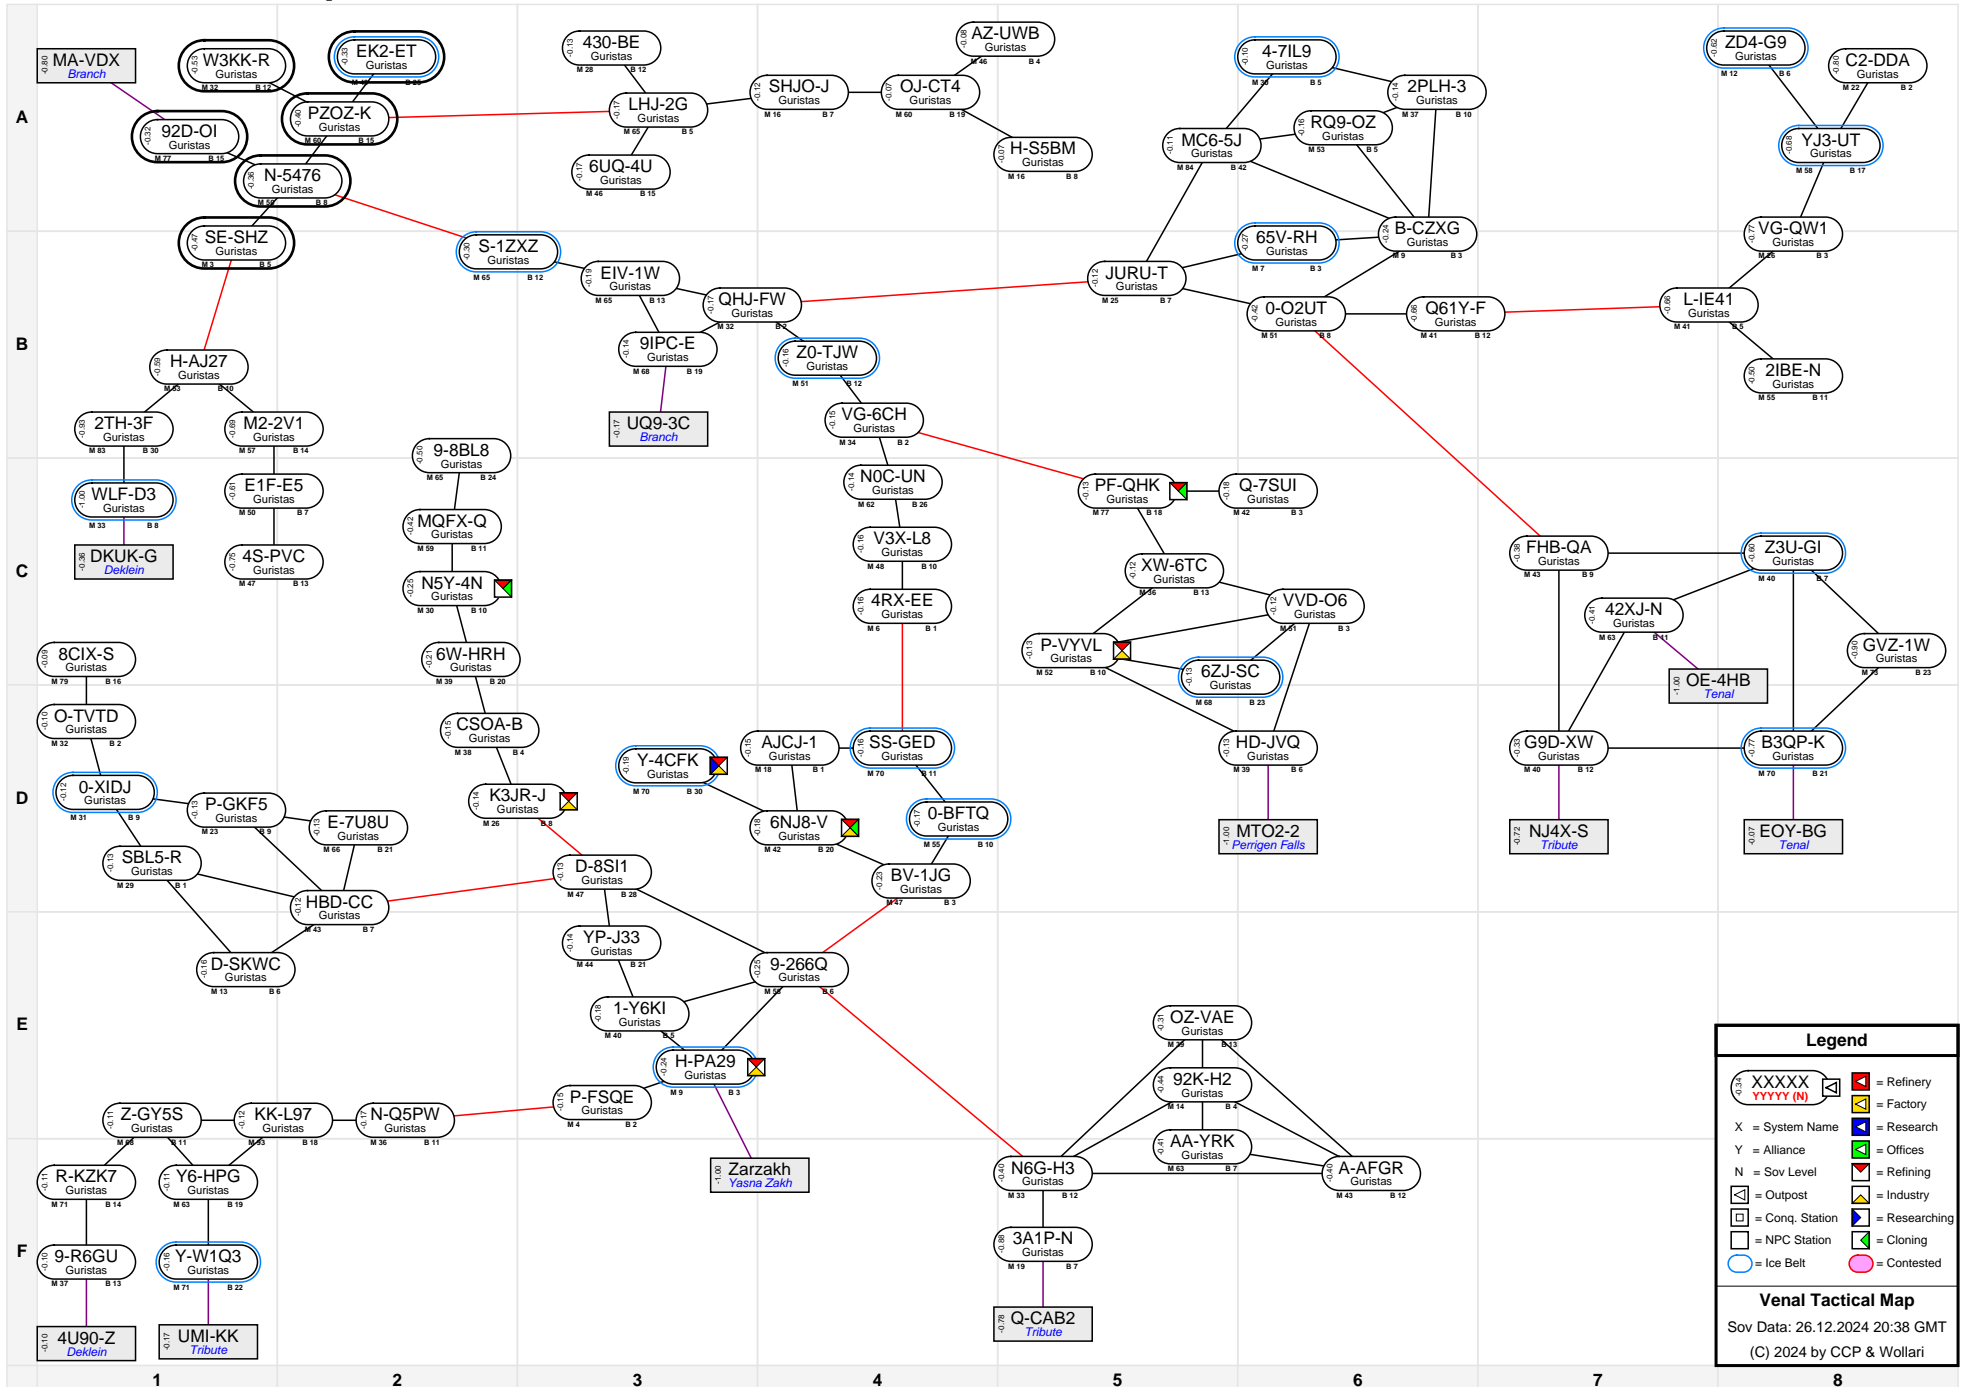

# Venal Tactical Map

Legend	
	= Refinery
	= Factory
	= Research
	= Offices
	= Refining
	= Industry
	= Researching
	= Conq. Station
	= Cloning
	= Ice Belt
	= Contested

**Venal Tactical Map**  
 Sov Data: 26.12.2024 20:38 GMT  
 (C) 2024 by CCP & Wollari