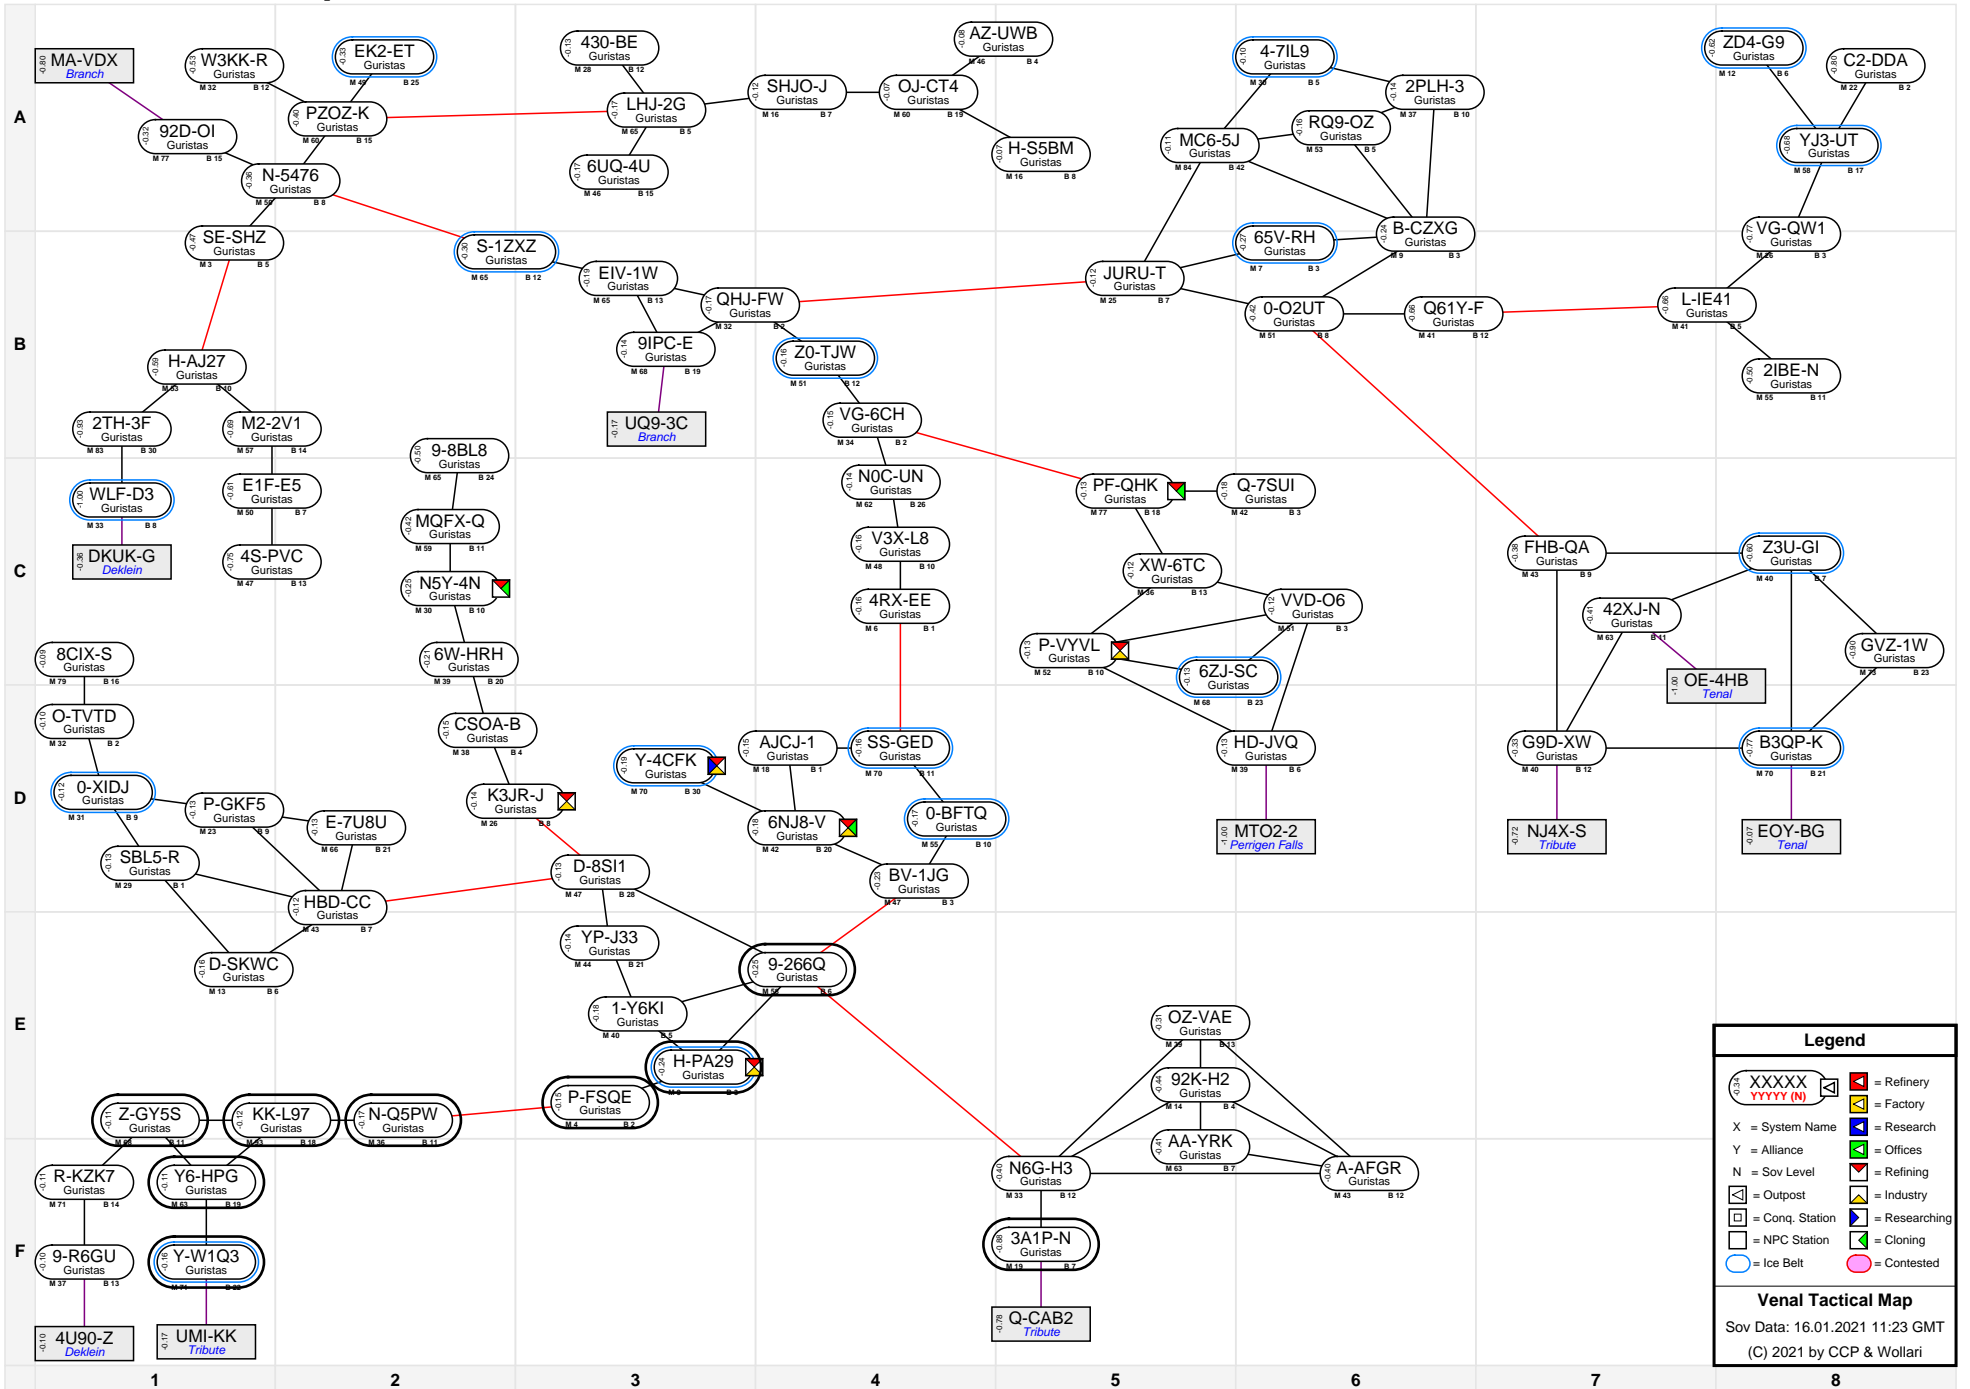

# Venal Tactical Map

**Legend**

- XXXXX (with icons) = Refinery
- XXXXX (with icon) = Factory
- X = System Name
- Y = Alliance
- N = Sov Level
- [Icon] = Outpost
- [Icon] = Conq. Station
- [Icon] = NPC Station
- [Icon] = Ice Belt
- [Icon] = Contested
- [Icon] = Research
- [Icon] = Offices
- [Icon] = Refining
- [Icon] = Industry
- [Icon] = Researching
- [Icon] = Cloning

**Venal Tactical Map**  
 Sov Data: 16.01.2021 11:23 GMT  
 (C) 2021 by CCP & Wollari