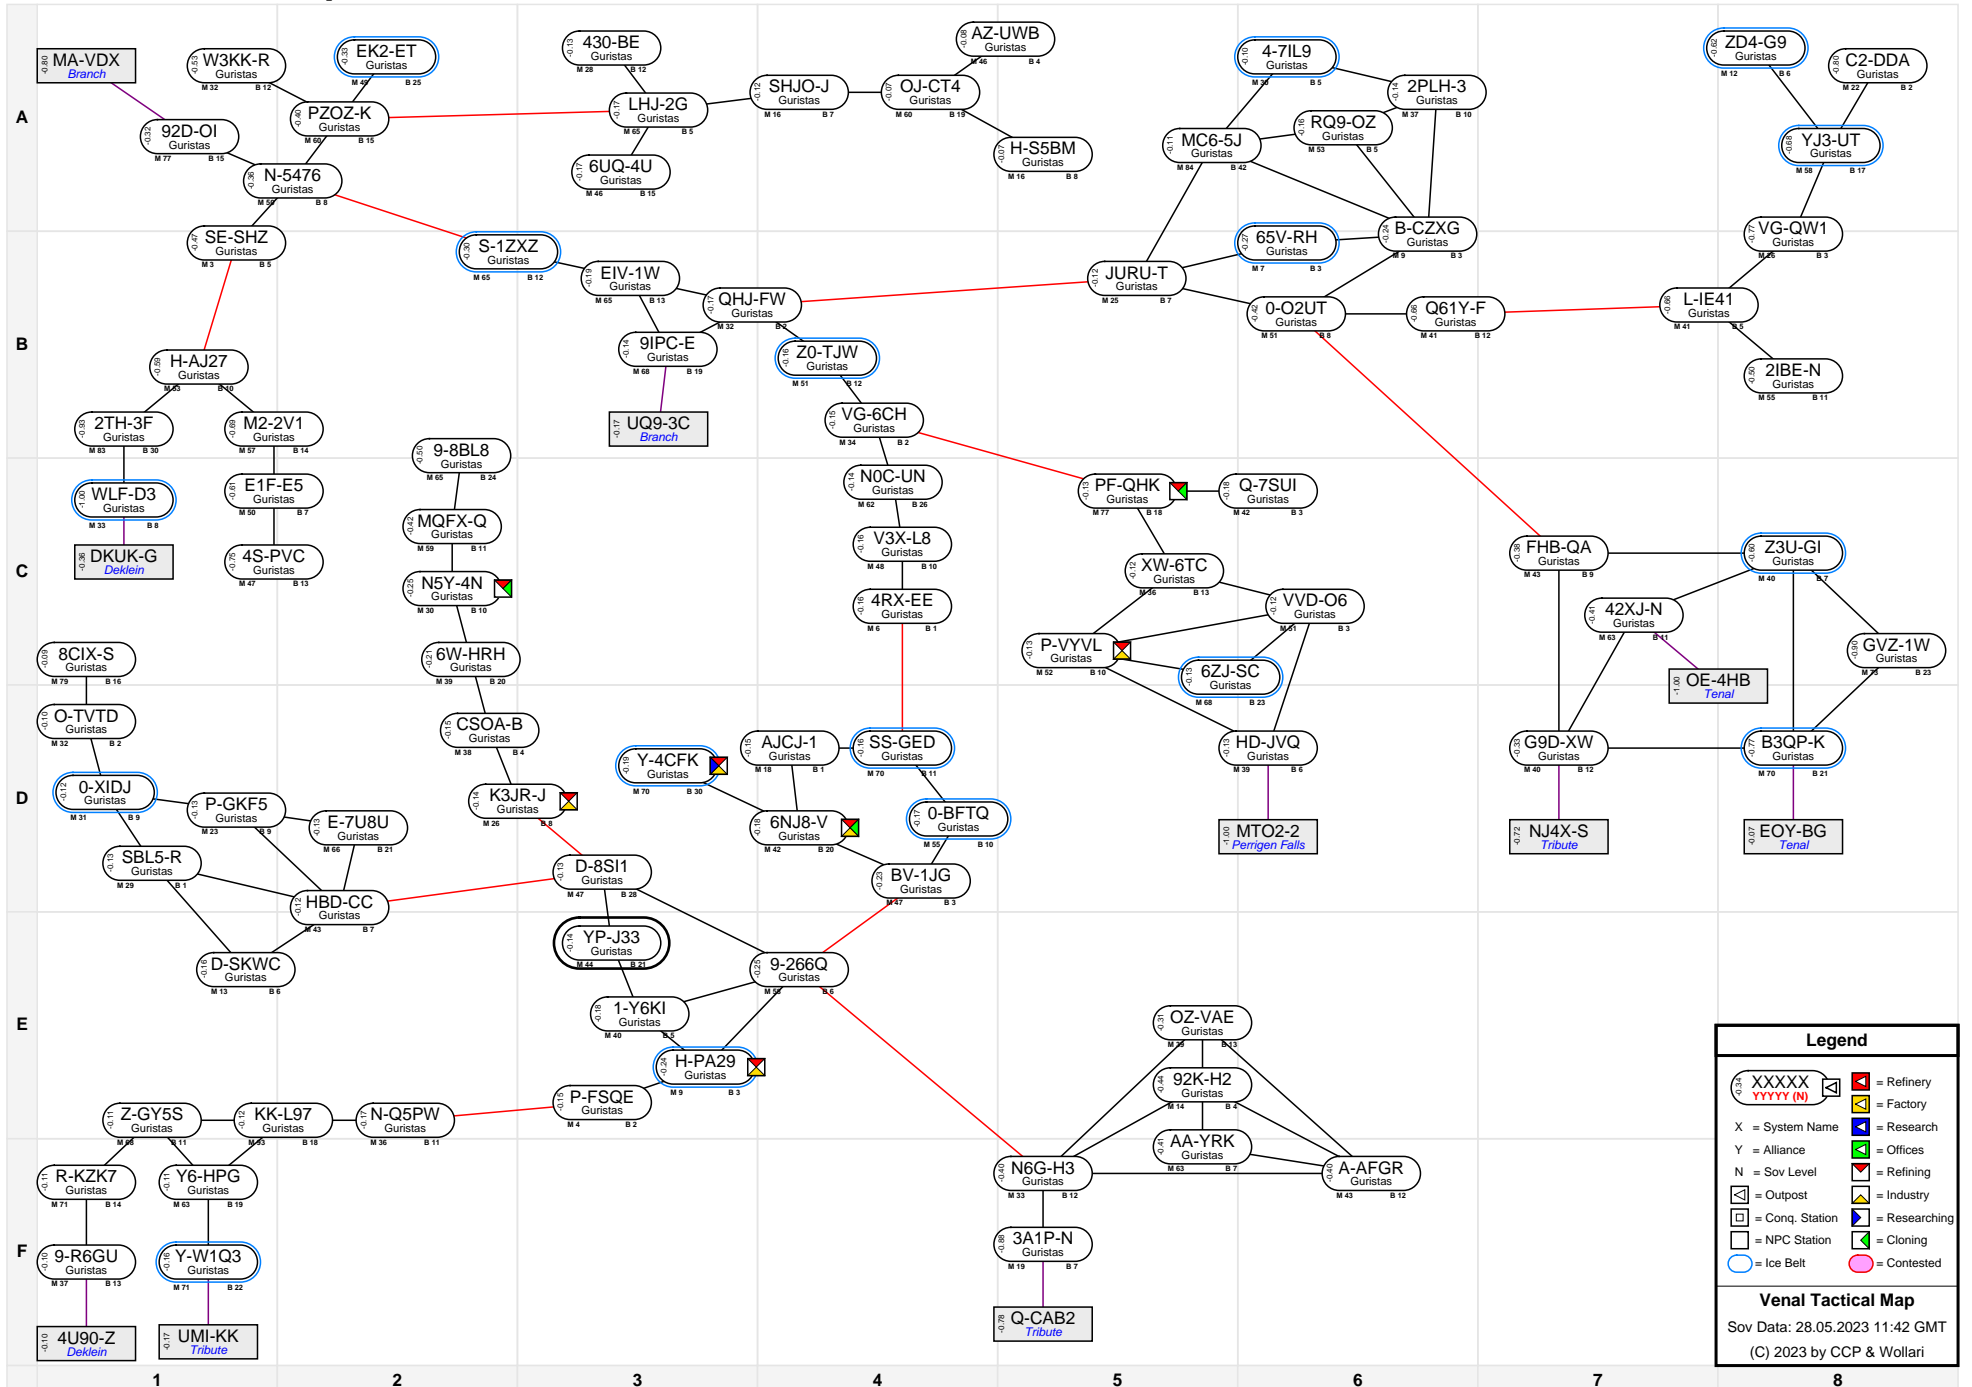

Venal Tactical Map

Legend	
	= Refinery
	= Factory
	= Research
	= Offices
	= Refining
	= Industry
	= Conq. Station
	= Researching
	= NPC Station
	= Ice Belt
	= Contested

Venal Tactical Map
 Sov Data: 28.05.2023 11:42 GMT
 (C) 2023 by CCP & Wollari