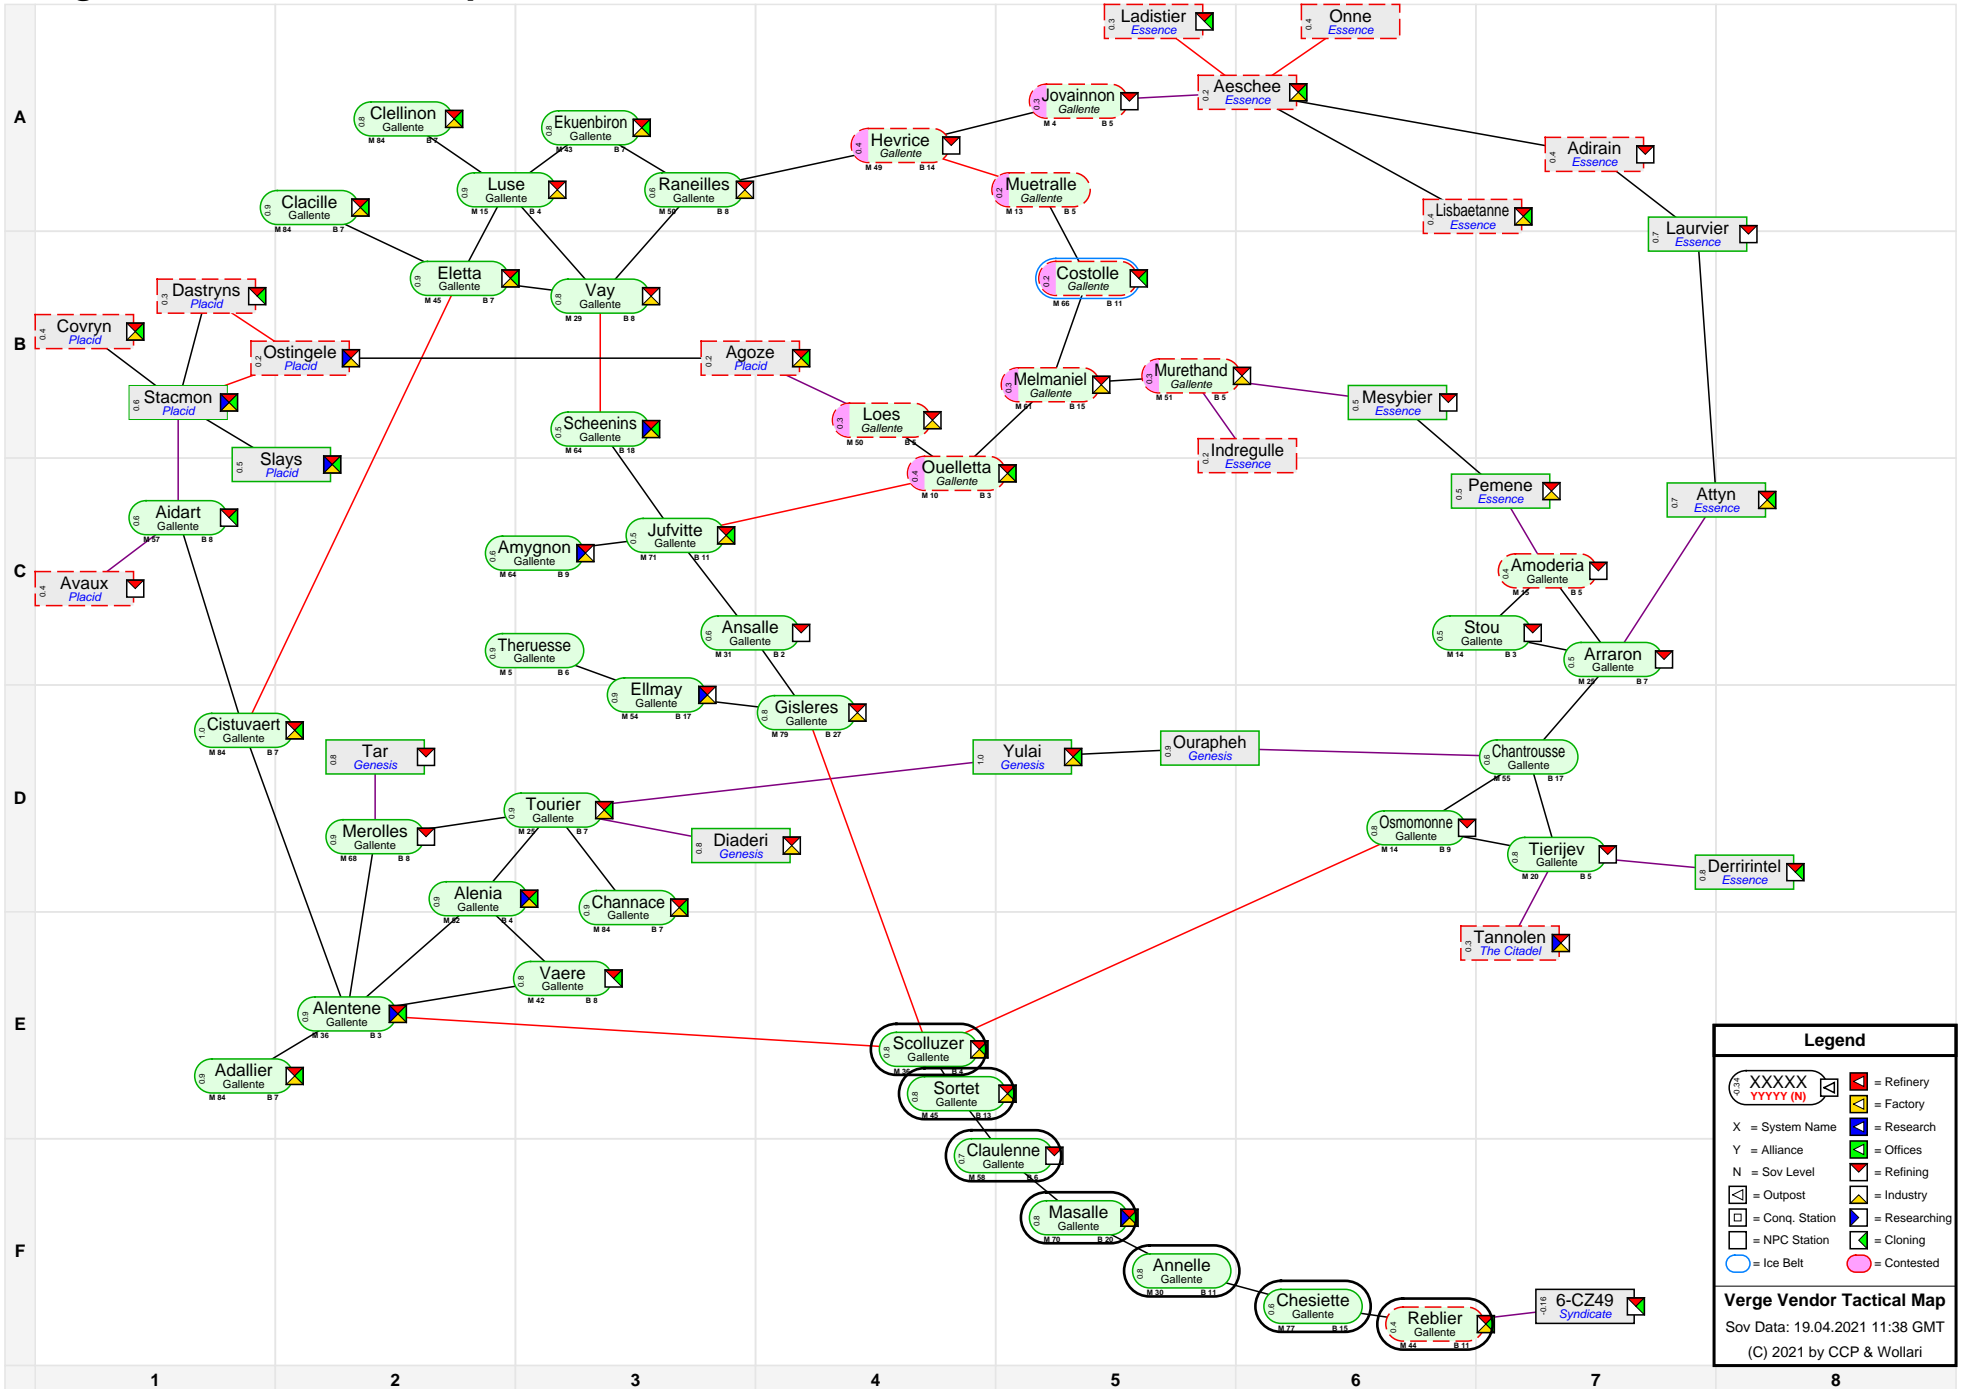

Verge Vendor Tactical Map

Legend

- XXXXX (with X=System Name, Y=Alliance, N=Sov Level) = Refinery
- XXXXX (with X=System Name, Y=Alliance, N=Sov Level) = Factory
- X = System Name
- Y = Alliance
- N = Sov Level
- X = Outpost
- Y = Conq. Station
- X = NPC Station
- Blue Circle = Ice Belt
- Pink Circle = Contested
- Red Square with 'N' = Refining
- Blue Square with 'X' = Research
- Green Square with 'O' = Offices
- Blue Square with 'Y' = Industry
- Blue Square with 'Y' = Researching

Verge Vendor Tactical Map
 Sov Data: 19.04.2021 11:38 GMT
 (C) 2021 by CCP & Wollari