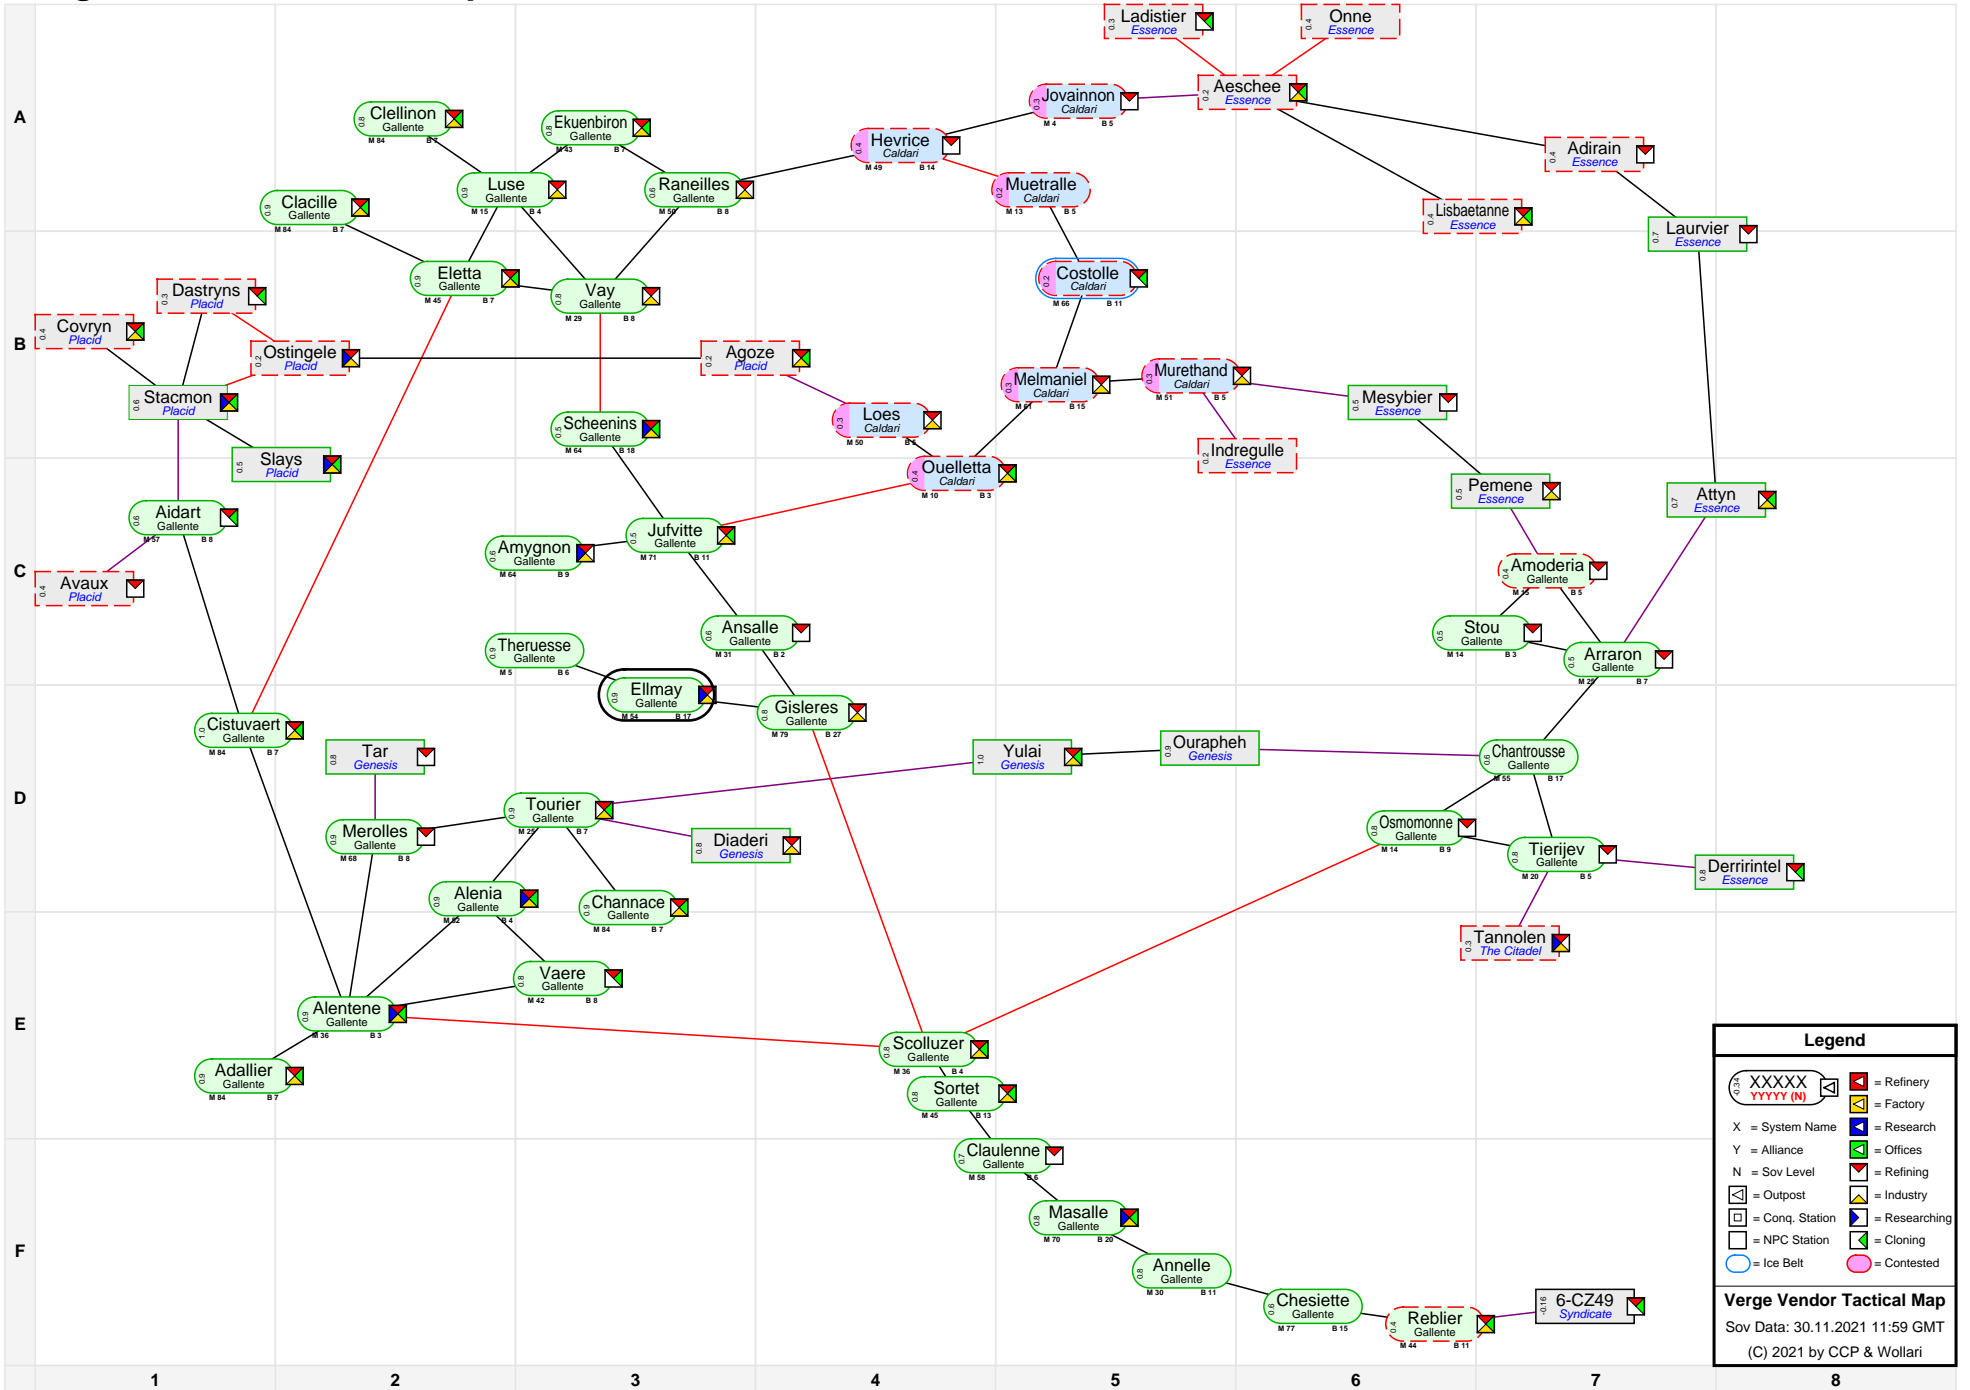

# Verge Vendor Tactical Map

**Legend**

- XXXXX YYYYY (N) = System Name
- X = System Name
- Y = Alliance
- N = Sov Level
- [Icon] = Outpost
- [Icon] = Conq. Station
- [Icon] = NPC Station
- [Icon] = Ice Belt
- [Icon] = Contested
- [Icon] = Refinery
- [Icon] = Factory
- [Icon] = Research
- [Icon] = Offices
- [Icon] = Refining
- [Icon] = Industry
- [Icon] = Researching
- [Icon] = Cloning

**Verge Vendor Tactical Map**  
 Sov Data: 30.11.2021 11:59 GMT  
 (C) 2021 by CCP & Wollari