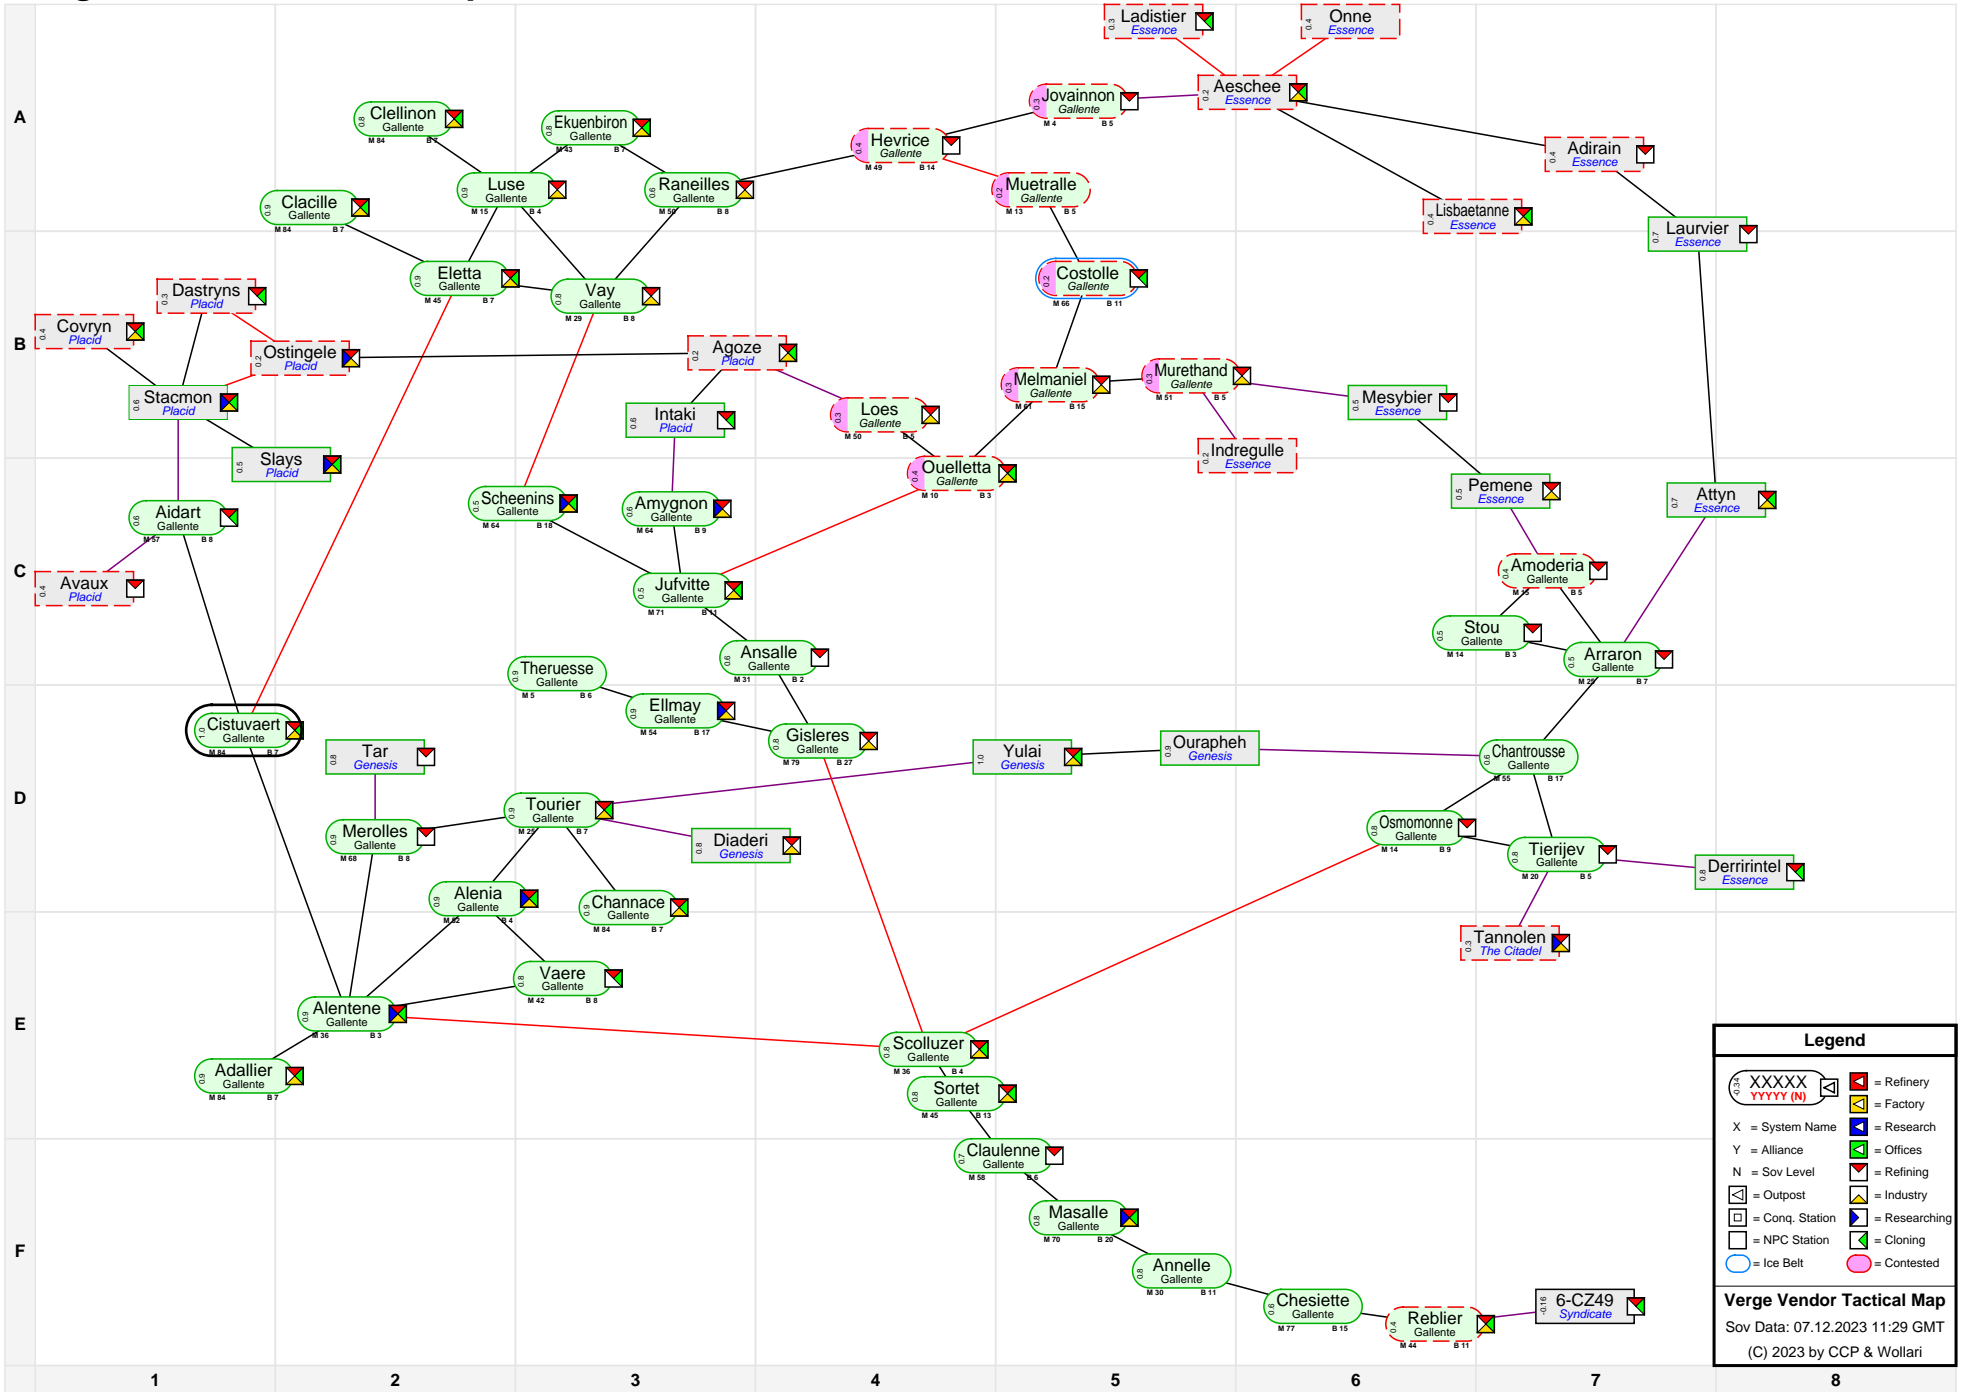

Verge Vendor Tactical Map

Legend

- XXXXX
YYYY (N) = Refinery
- X = System Name
- Y = Alliance
- N = Sov Level
- = Outpost
- = Conq. Station
- = NPC Station
- = Ice Belt
- = Contested
- ⬮ = Factory
- ⬮ = Research
- ⬮ = Offices
- ⬮ = Refining
- ⬮ = Industry
- ⬮ = Researching
- ⬮ = Cloning

Verge Vendor Tactical Map
 Sov Data: 07.12.2023 11:29 GMT
 (C) 2023 by CCP & Wollari