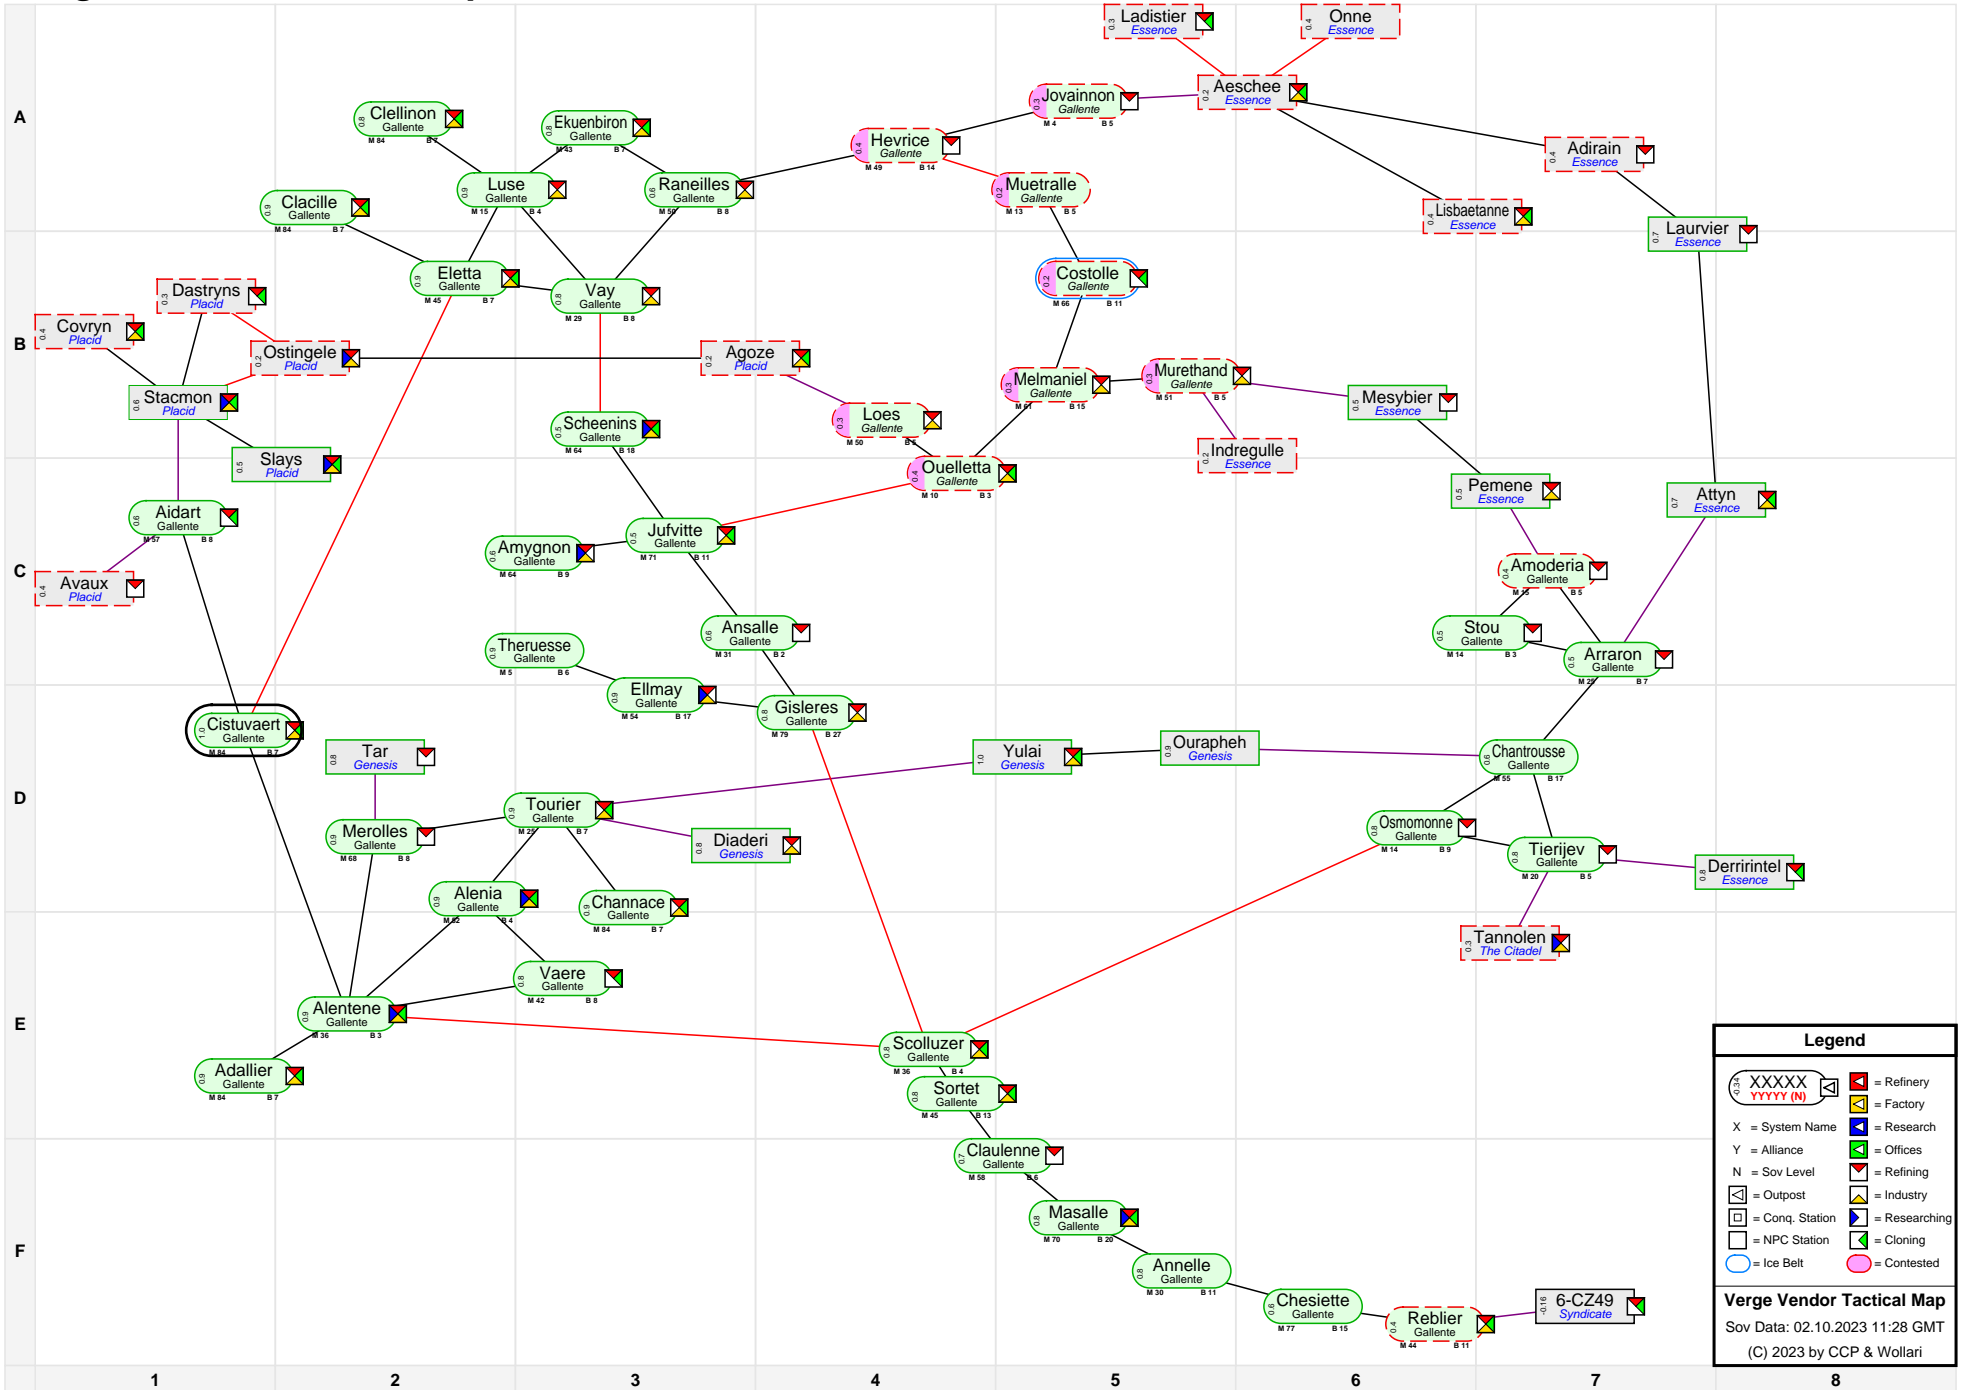

# Verge Vendor Tactical Map

**Legend**

- XXXXX YYYYY (N) = Refinery
- X = System Name
- Y = Alliance
- N = Sov Level
- [Icon] = Outpost
- [Icon] = Conq. Station
- [Icon] = NPC Station
- [Icon] = Ice Belt
- [Icon] = Contested
- [Icon] = Factory
- [Icon] = Research
- [Icon] = Offices
- [Icon] = Refining
- [Icon] = Industry
- [Icon] = Researching
- [Icon] = Cloning

**Verge Vendor Tactical Map**  
 Sov Data: 02.10.2023 11:28 GMT  
 (C) 2023 by CCP & Wollari