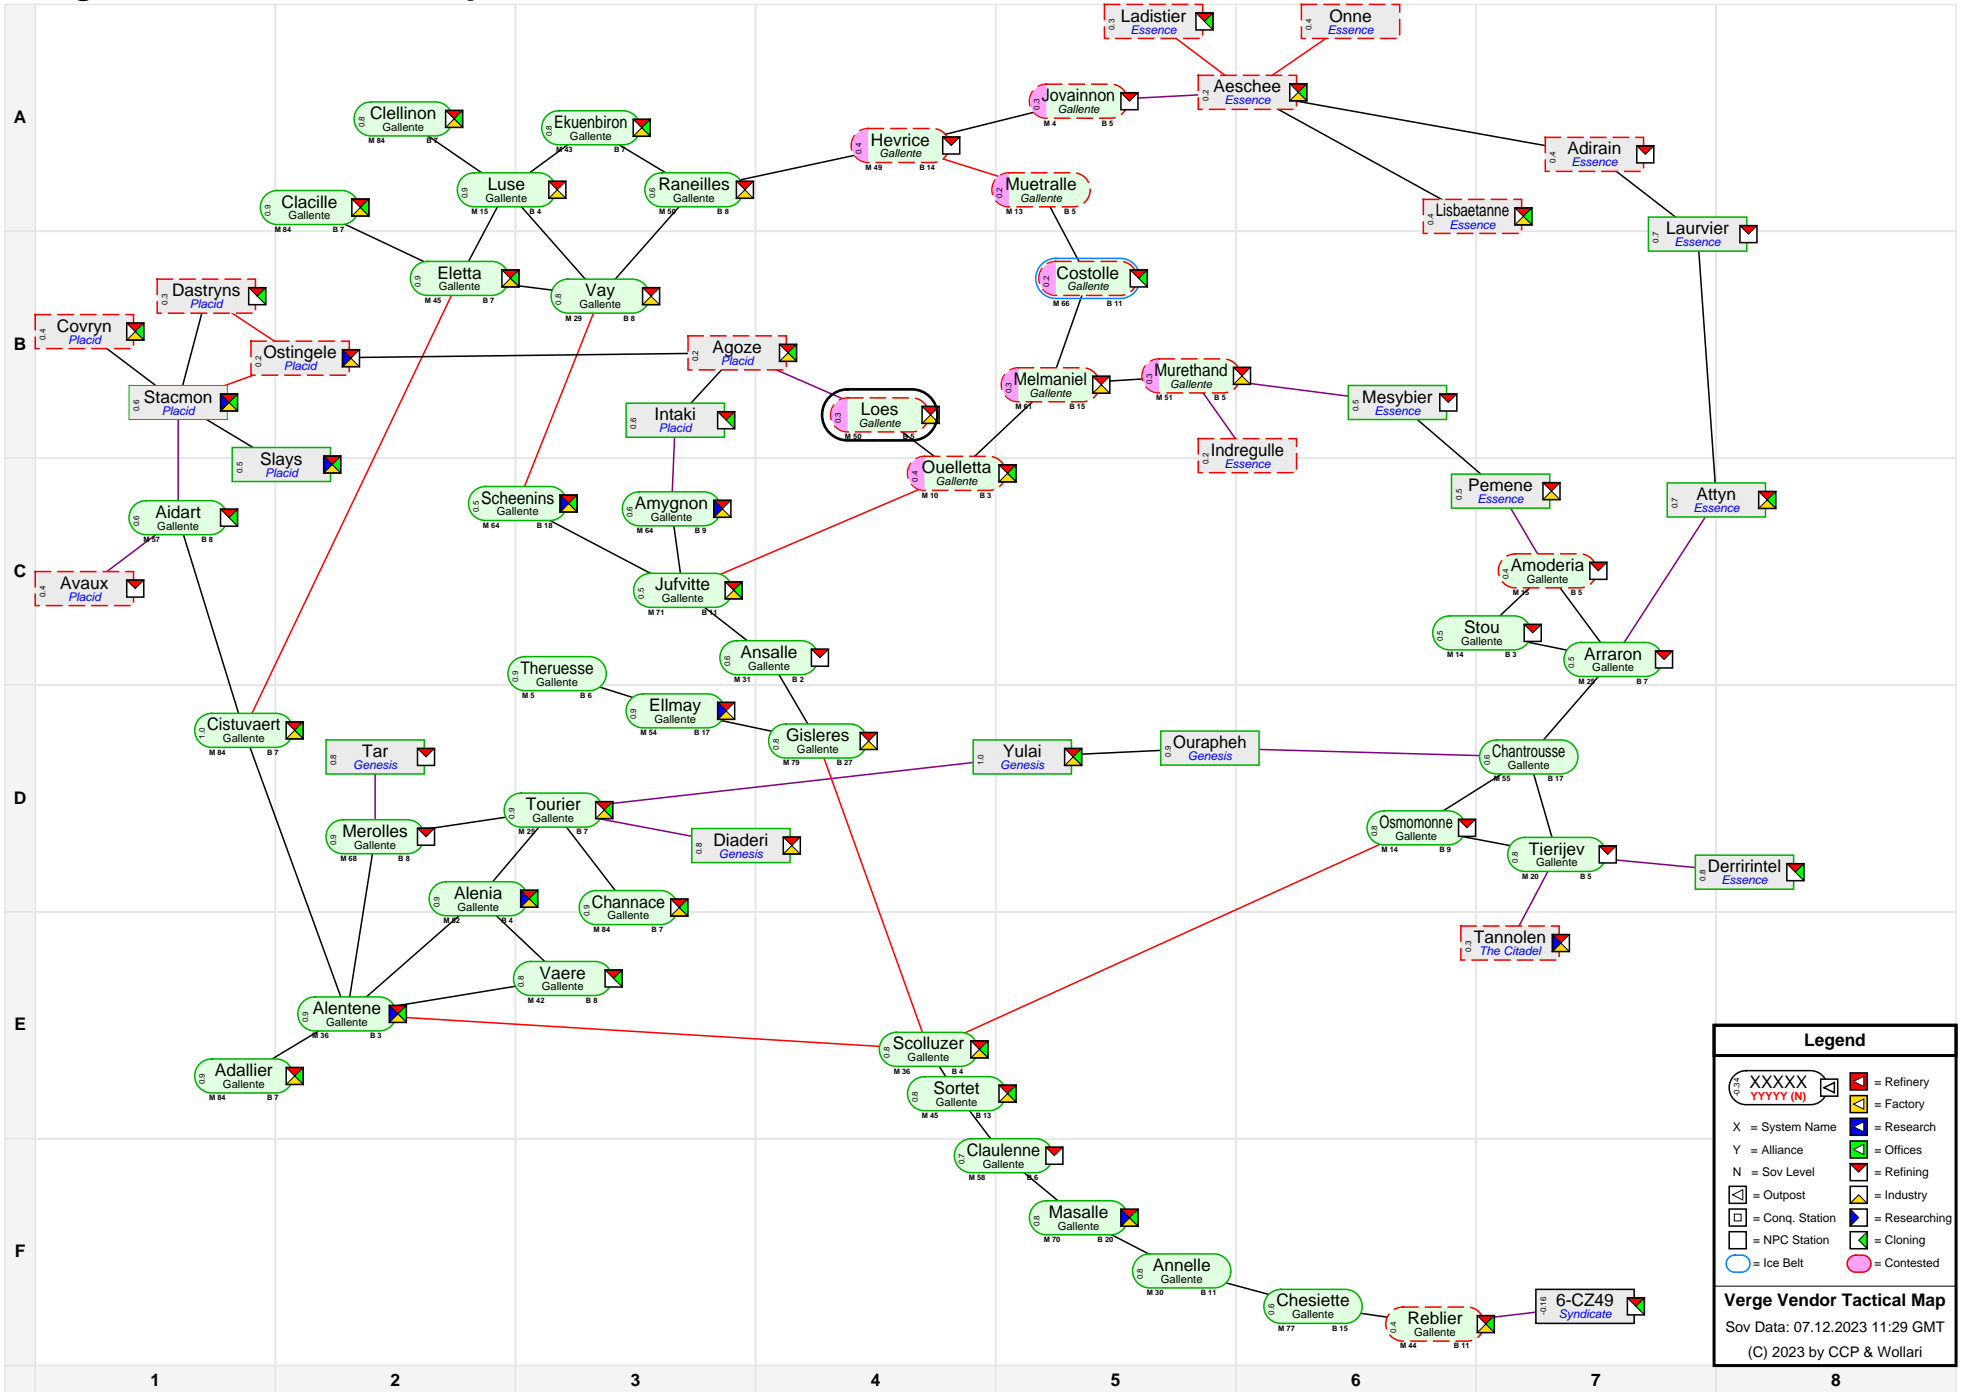

Verge Vendor Tactical Map

Legend

- XXXXX (with icons) = Refinery
- YYYY (N) (with icon) = Factory
- X = System Name
- Y = Alliance
- N = Sov Level
- [Square with X] = Outpost
- [Square with Y] = Conq. Station
- [Square with Z] = NPC Station
- [Circle with X] = Ice Belt
- [Circle with Y] = Contested
- [Red dashed box] = Refinery
- [Yellow dashed box] = Factory
- [Blue dashed box] = Research
- [Green dashed box] = Offices
- [Red dashed box] = Refining
- [Yellow dashed box] = Industry
- [Blue dashed box] = Researching
- [White dashed box] = Cloning

Verge Vendor Tactical Map
 Sov Data: 07.12.2023 11:29 GMT
 (C) 2023 by CCP & Wollari