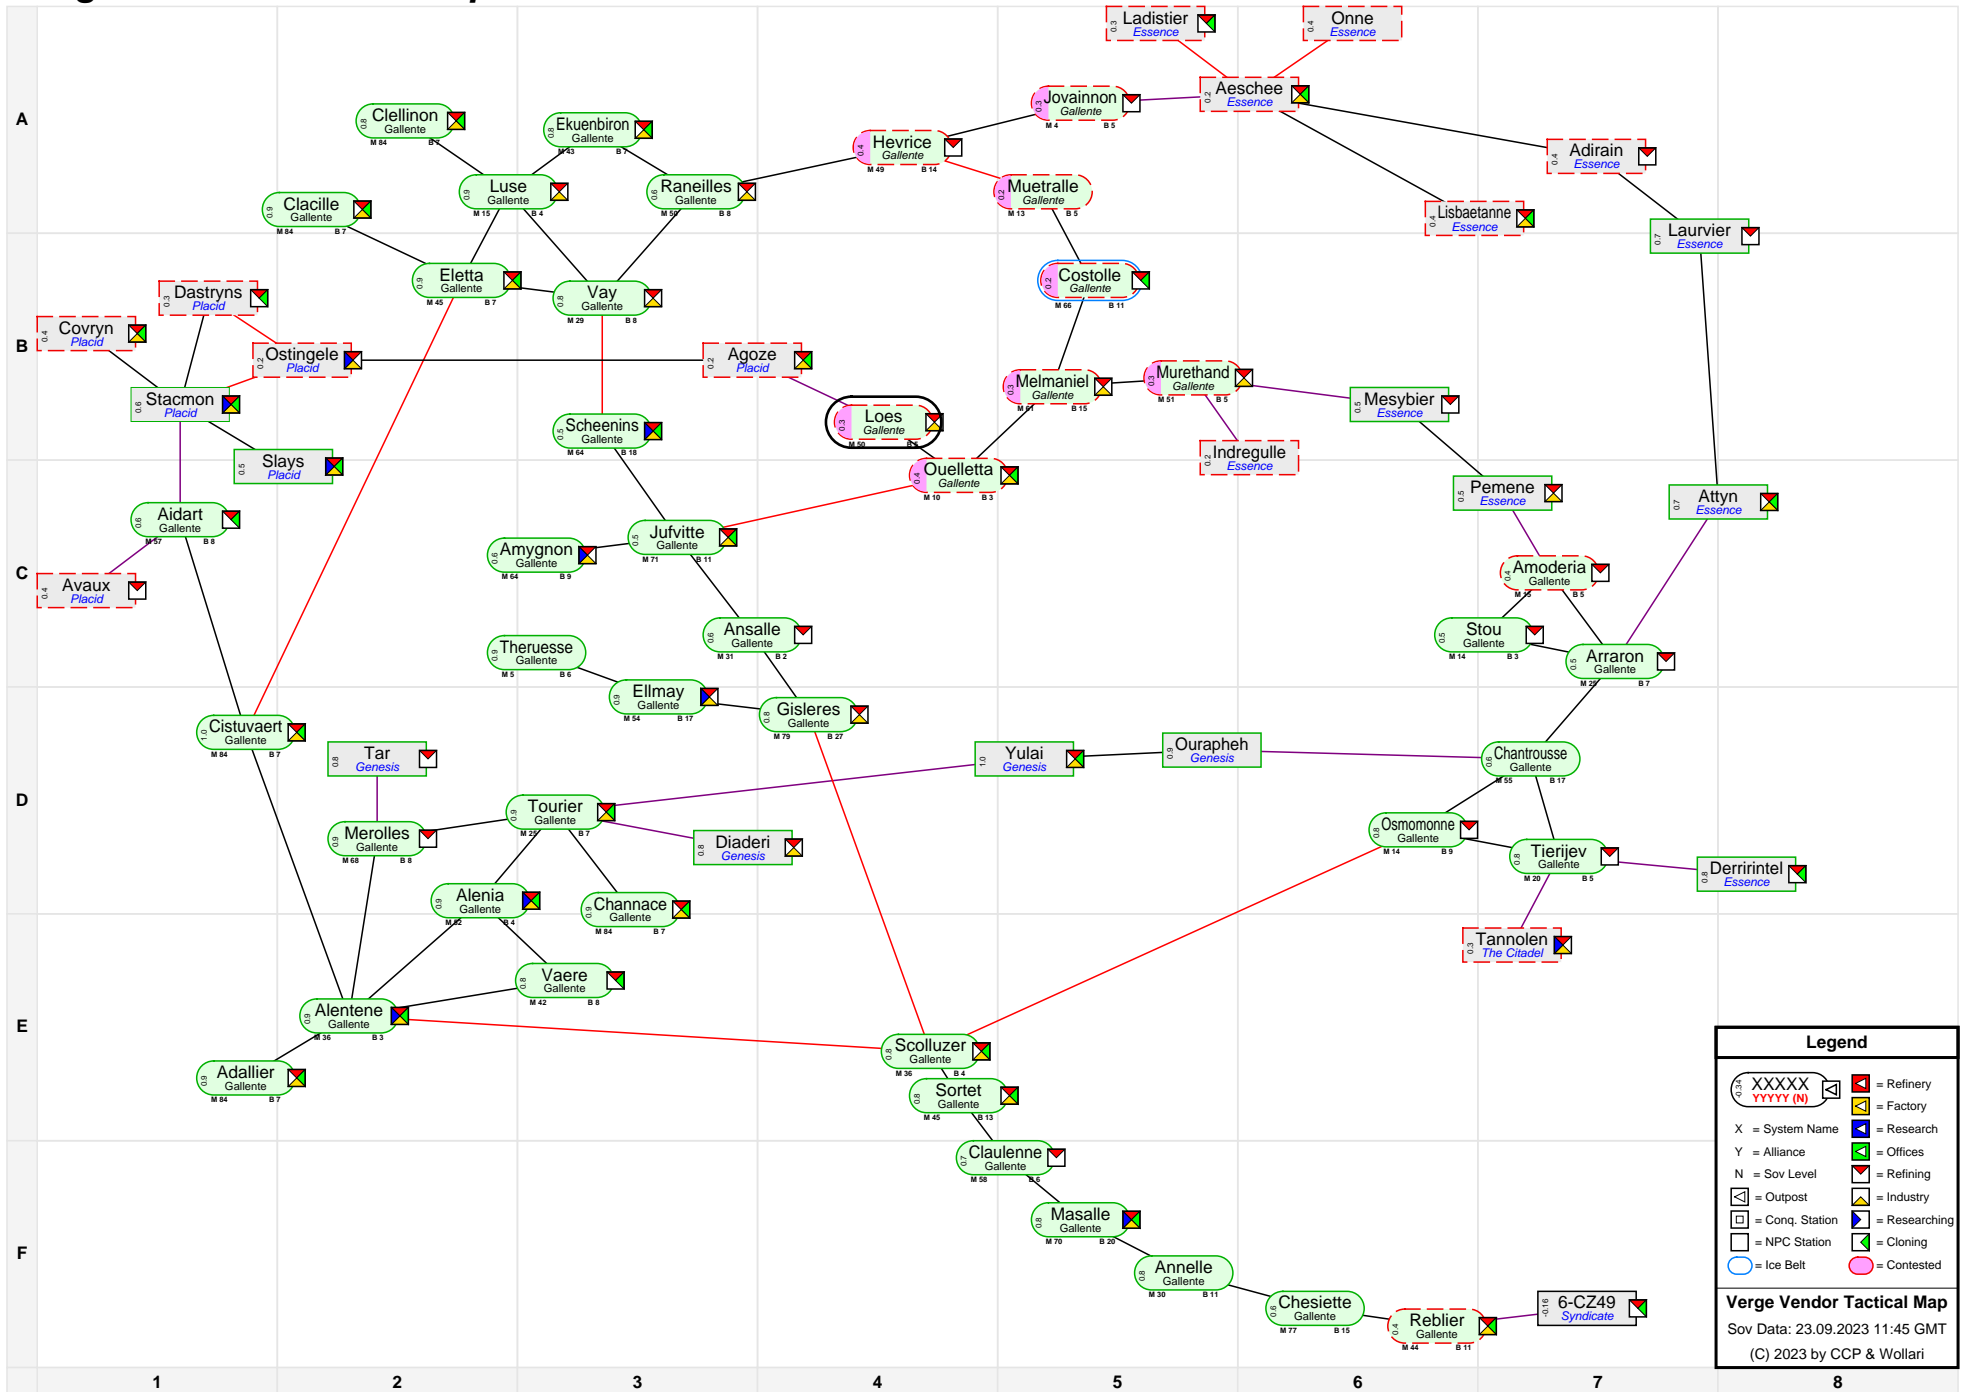

# Verge Vendor Tactical Map

**Legend**

- XXXXX YYYYY (N) = Refinery
- X = System Name
- Y = Alliance
- N = Sov Level
- [Icon] = Factory
- [Icon] = Research
- [Icon] = Offices
- [Icon] = Refining
- [Icon] = Industry
- [Icon] = Outpost
- [Icon] = Conq. Station
- [Icon] = Researching
- [Icon] = NPC Station
- [Icon] = Cloning
- [Icon] = Contested
- [Icon] = Ice Belt

**Verge Vendor Tactical Map**  
 Sov Data: 23.09.2023 11:45 GMT  
 (C) 2023 by CCP & Wollari