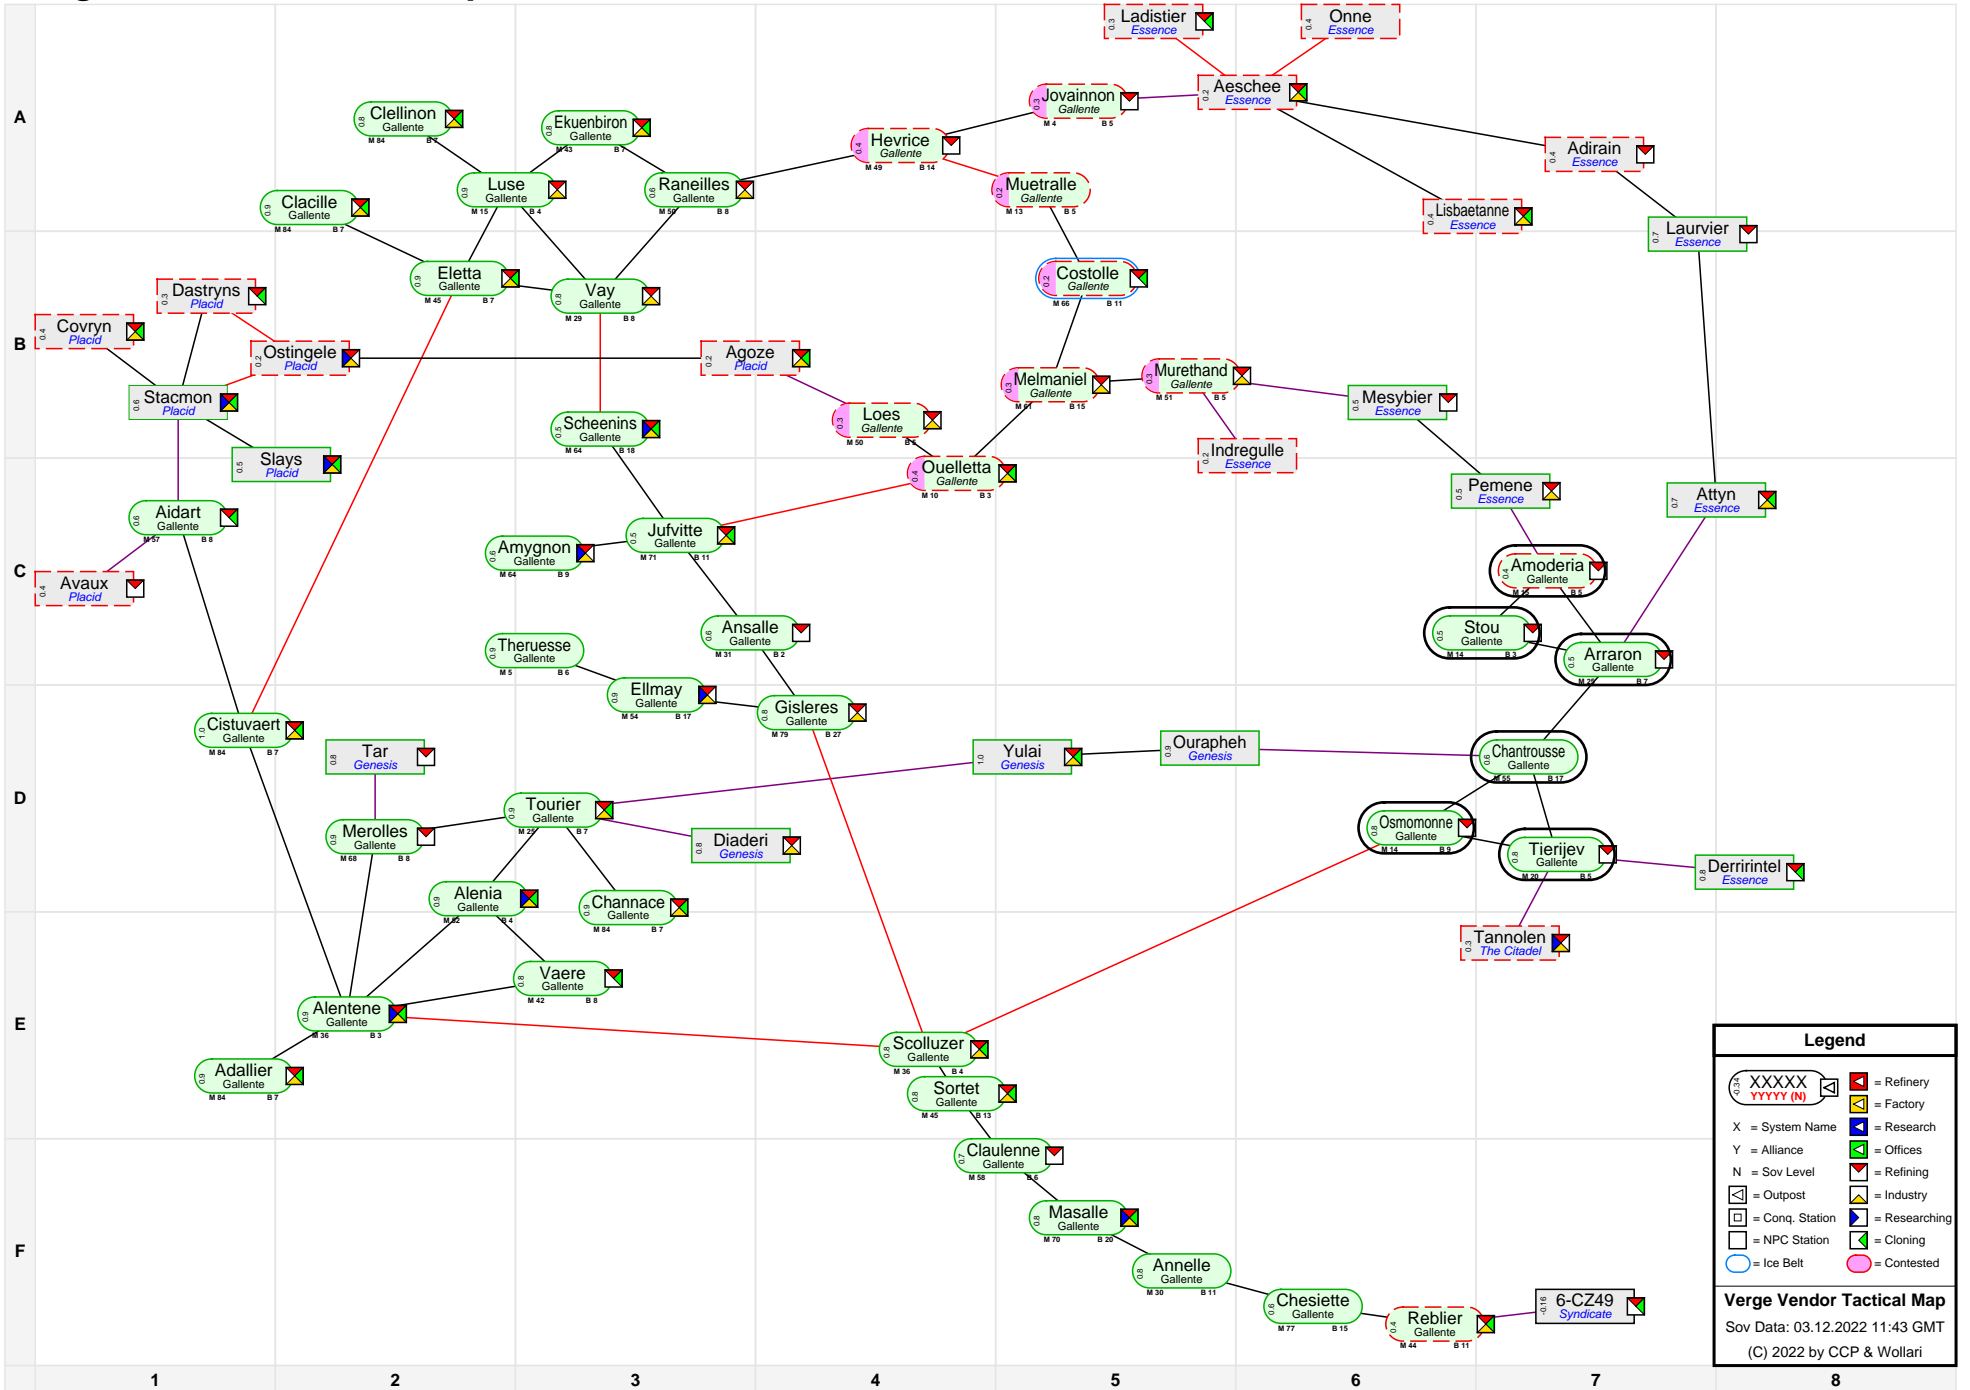

# Verge Vendor Tactical Map

**Legend**

- XXXXX YYYYY (N) = Refinery
- X = System Name
- Y = Alliance
- N = Sov Level
- = Outpost
- = Conq. Station
- = NPC Station
- = Ice Belt
- = Factory
- = Research
- = Offices
- = Refining
- = Industry
- = Researching
- = Cloning
- = Contested

**Verge Vendor Tactical Map**  
 Sov Data: 03.12.2022 11:43 GMT  
 (C) 2022 by CCP & Wollari