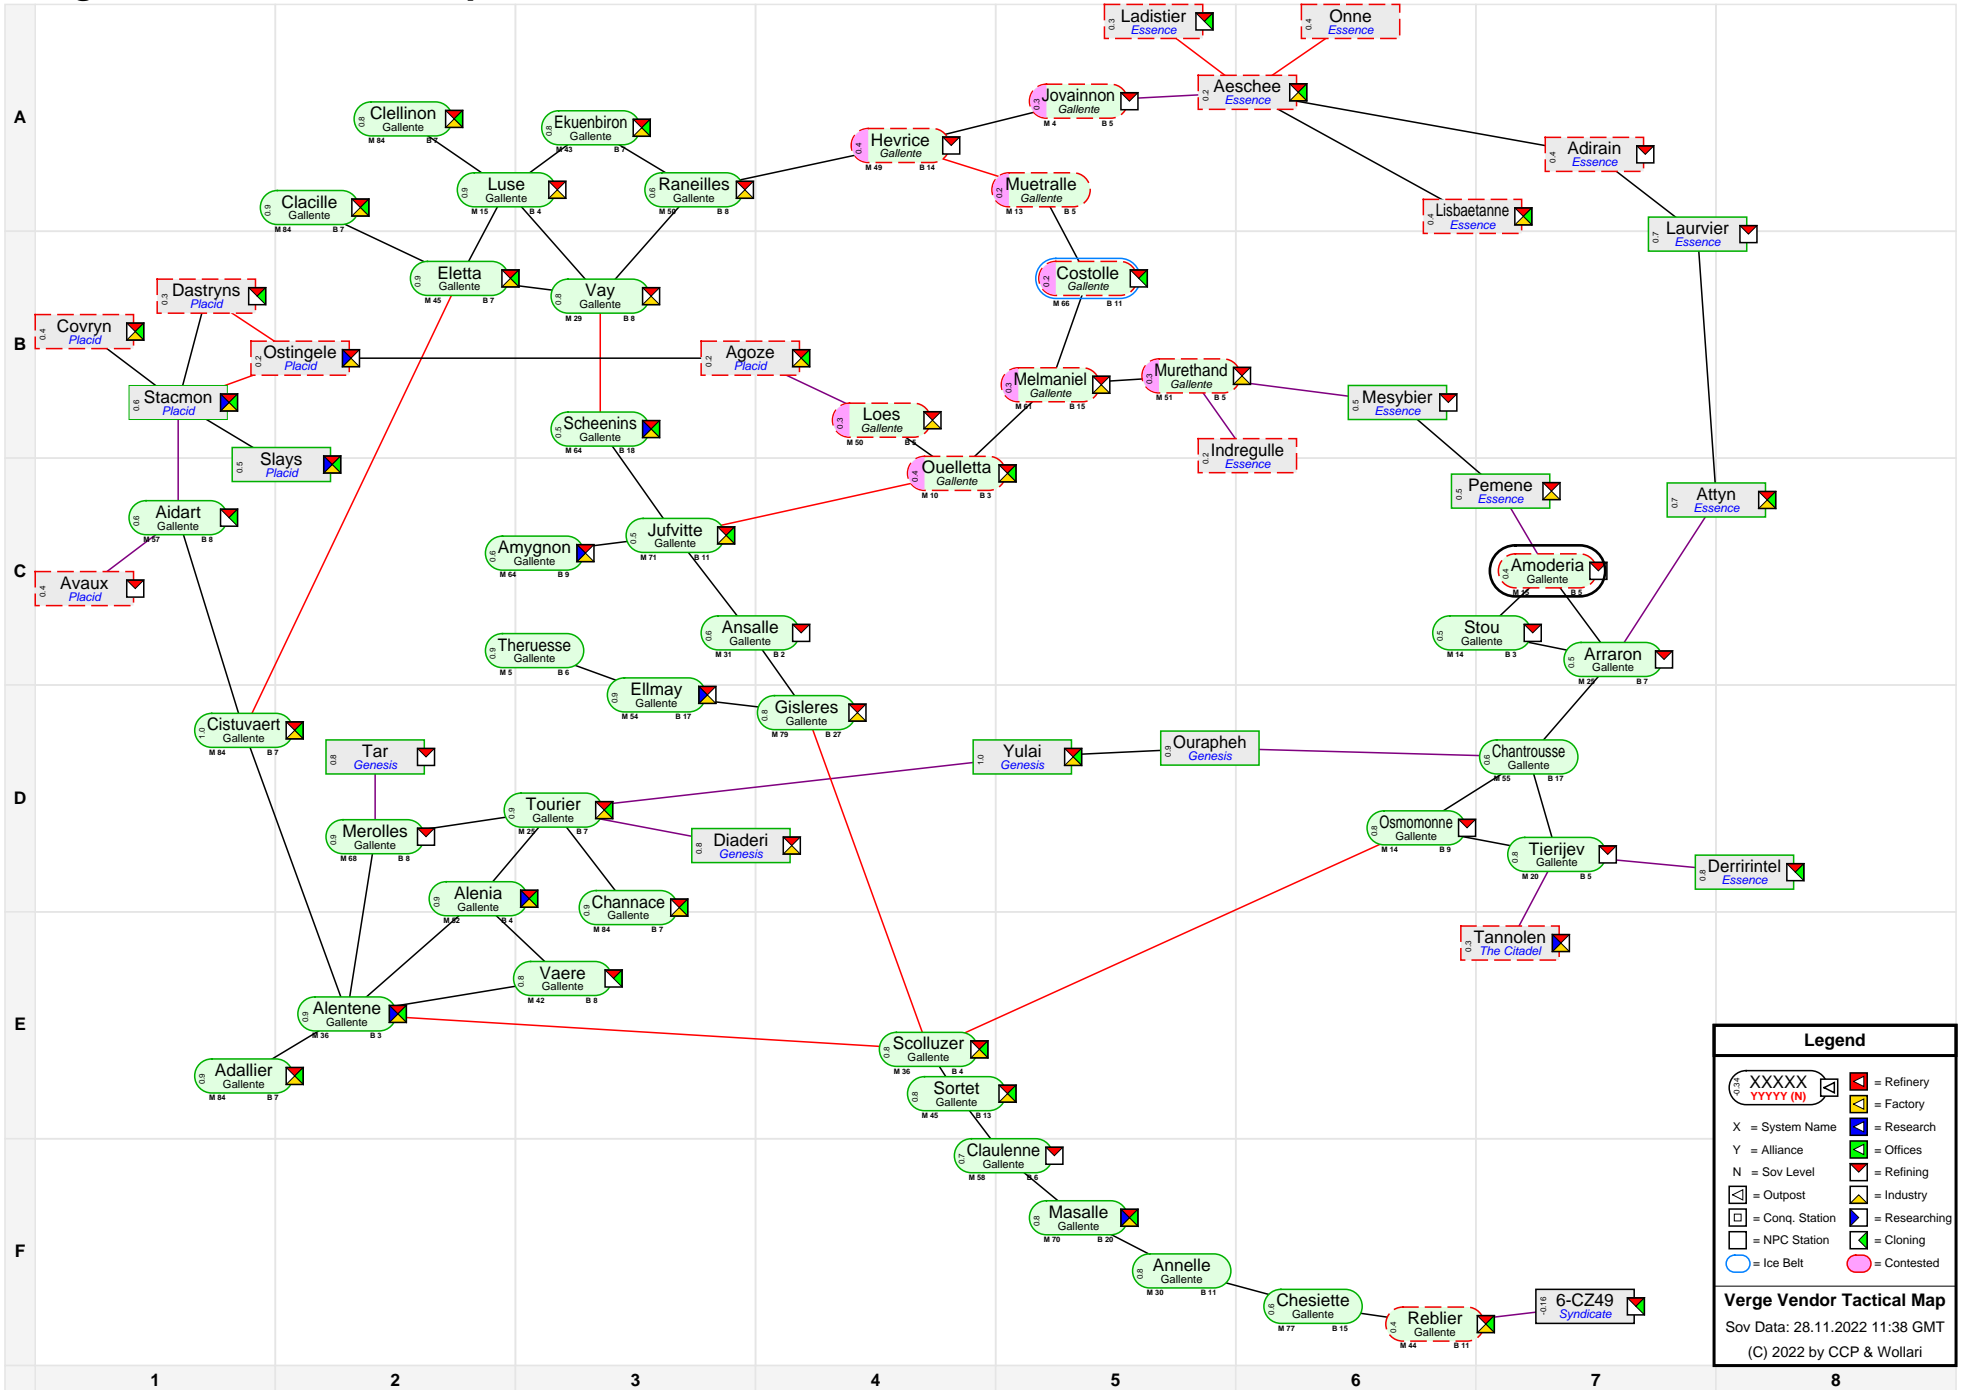

Verge Vendor Tactical Map

Legend

- XXXXX
YYYY (N) = Refinery
- X = System Name
- Y = Alliance
- N = Sov Level
- = Outpost
- = Conq. Station
- = NPC Station
- = Ice Belt
- = Contested
- = Factory
- = Research
- = Offices
- = Refining
- = Industry
- = Researching
- = Cloning
- = Syndicate

Verge Vendor Tactical Map
 Sov Data: 28.11.2022 11:38 GMT
 (C) 2022 by CCP & Wollari