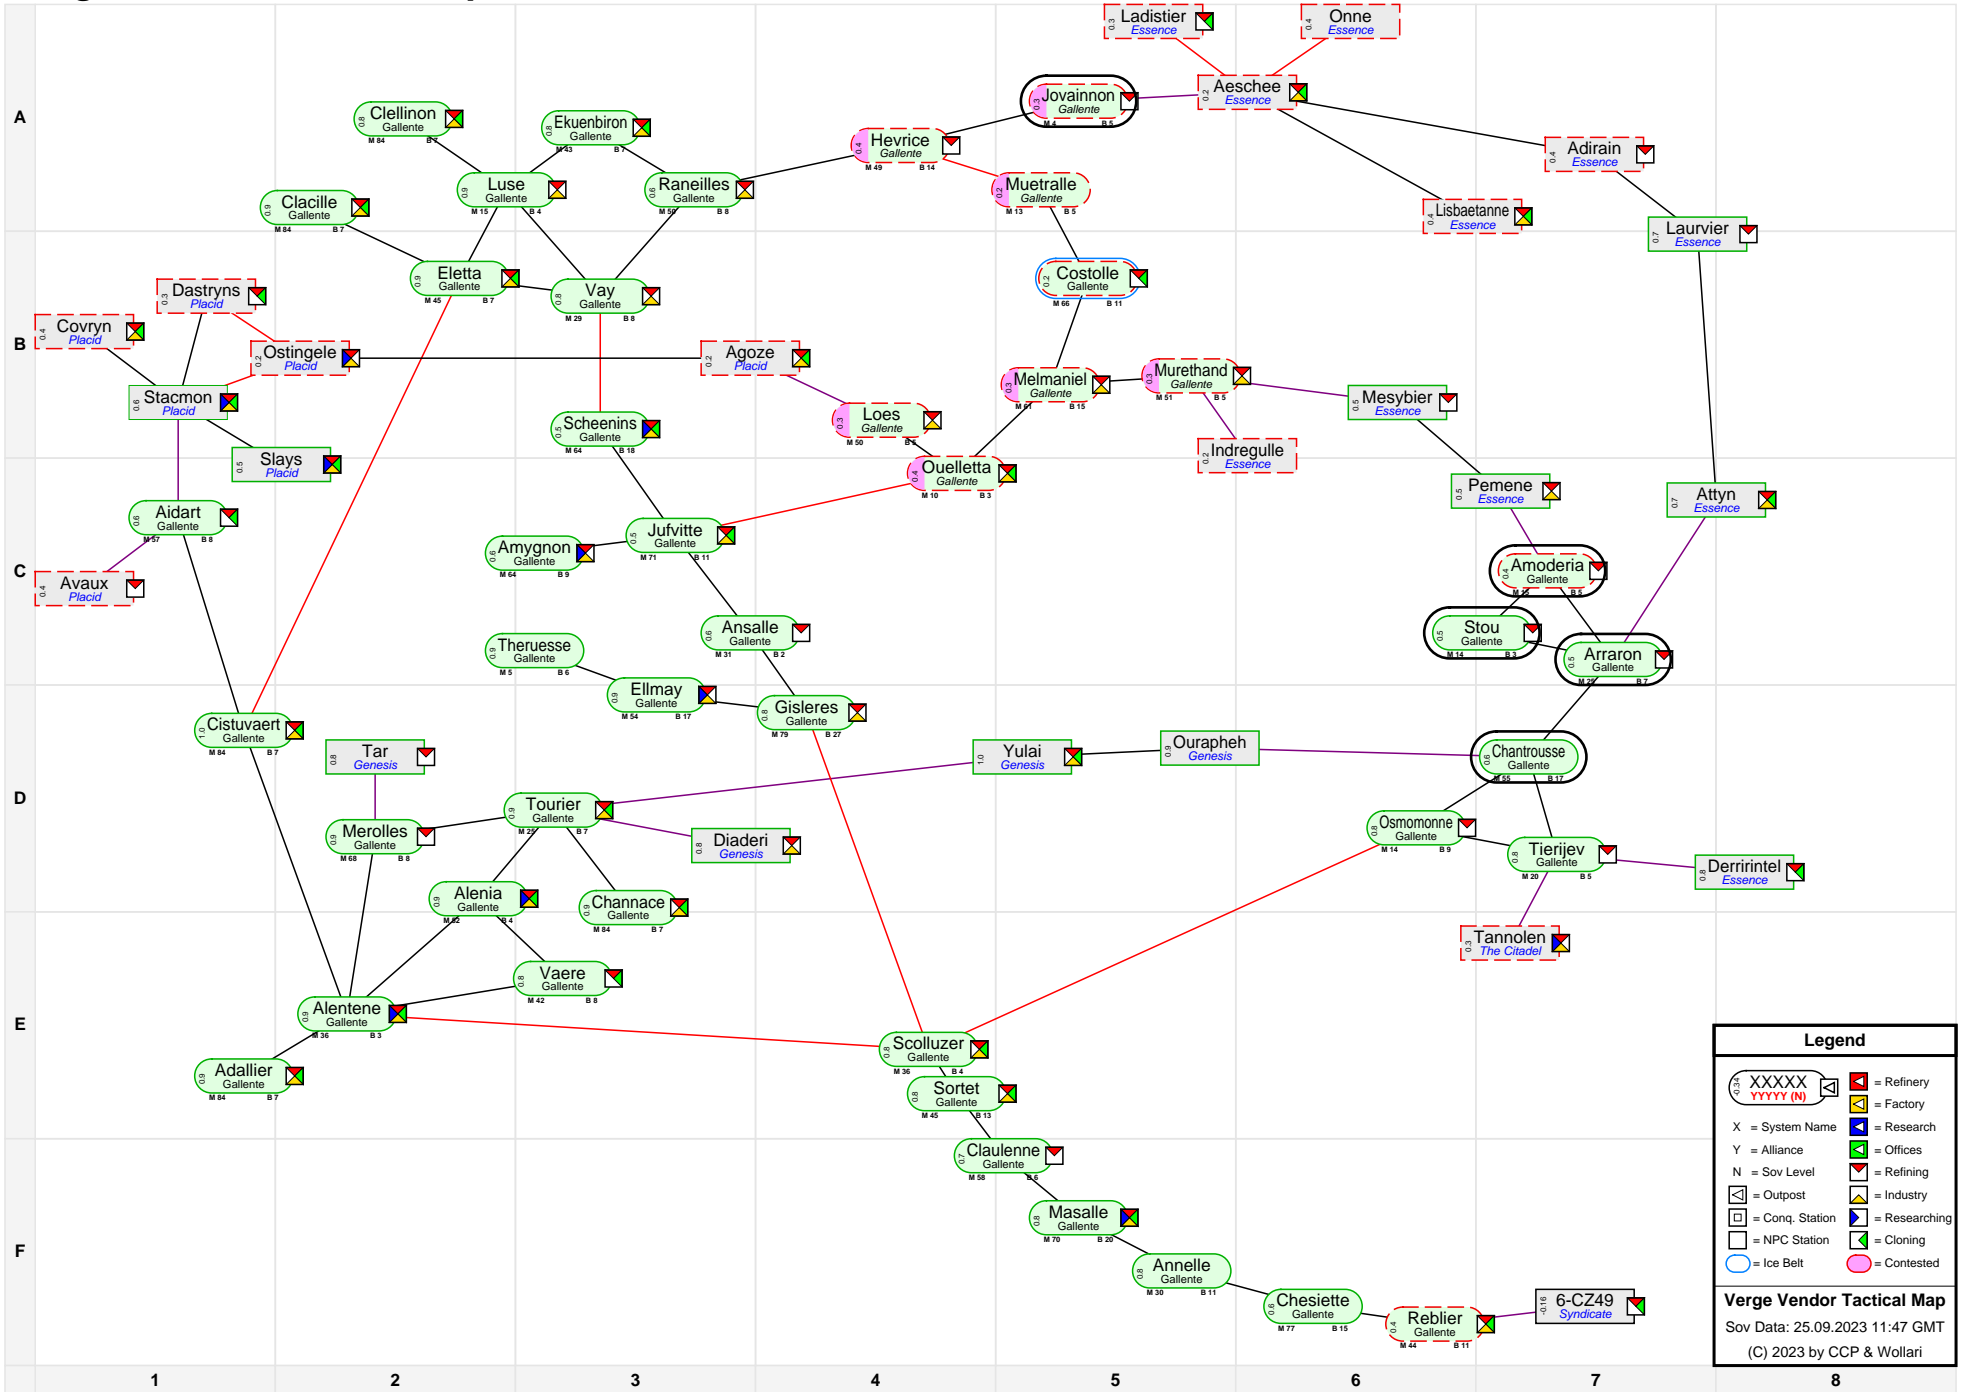

# Verge Vendor Tactical Map

**Legend**

- = Refinery
- = System Name
- = Alliance
- = Sov Level
- = Outpost
- = Conq. Station
- = NPC Station
- = Ice Belt
- = Factory
- = Research
- = Offices
- = Refining
- = Industry
- = Researching
- = Cloning
- = Contested

**Verge Vendor Tactical Map**  
 Sov Data: 25.09.2023 11:47 GMT  
 (C) 2023 by CCP & Wollari