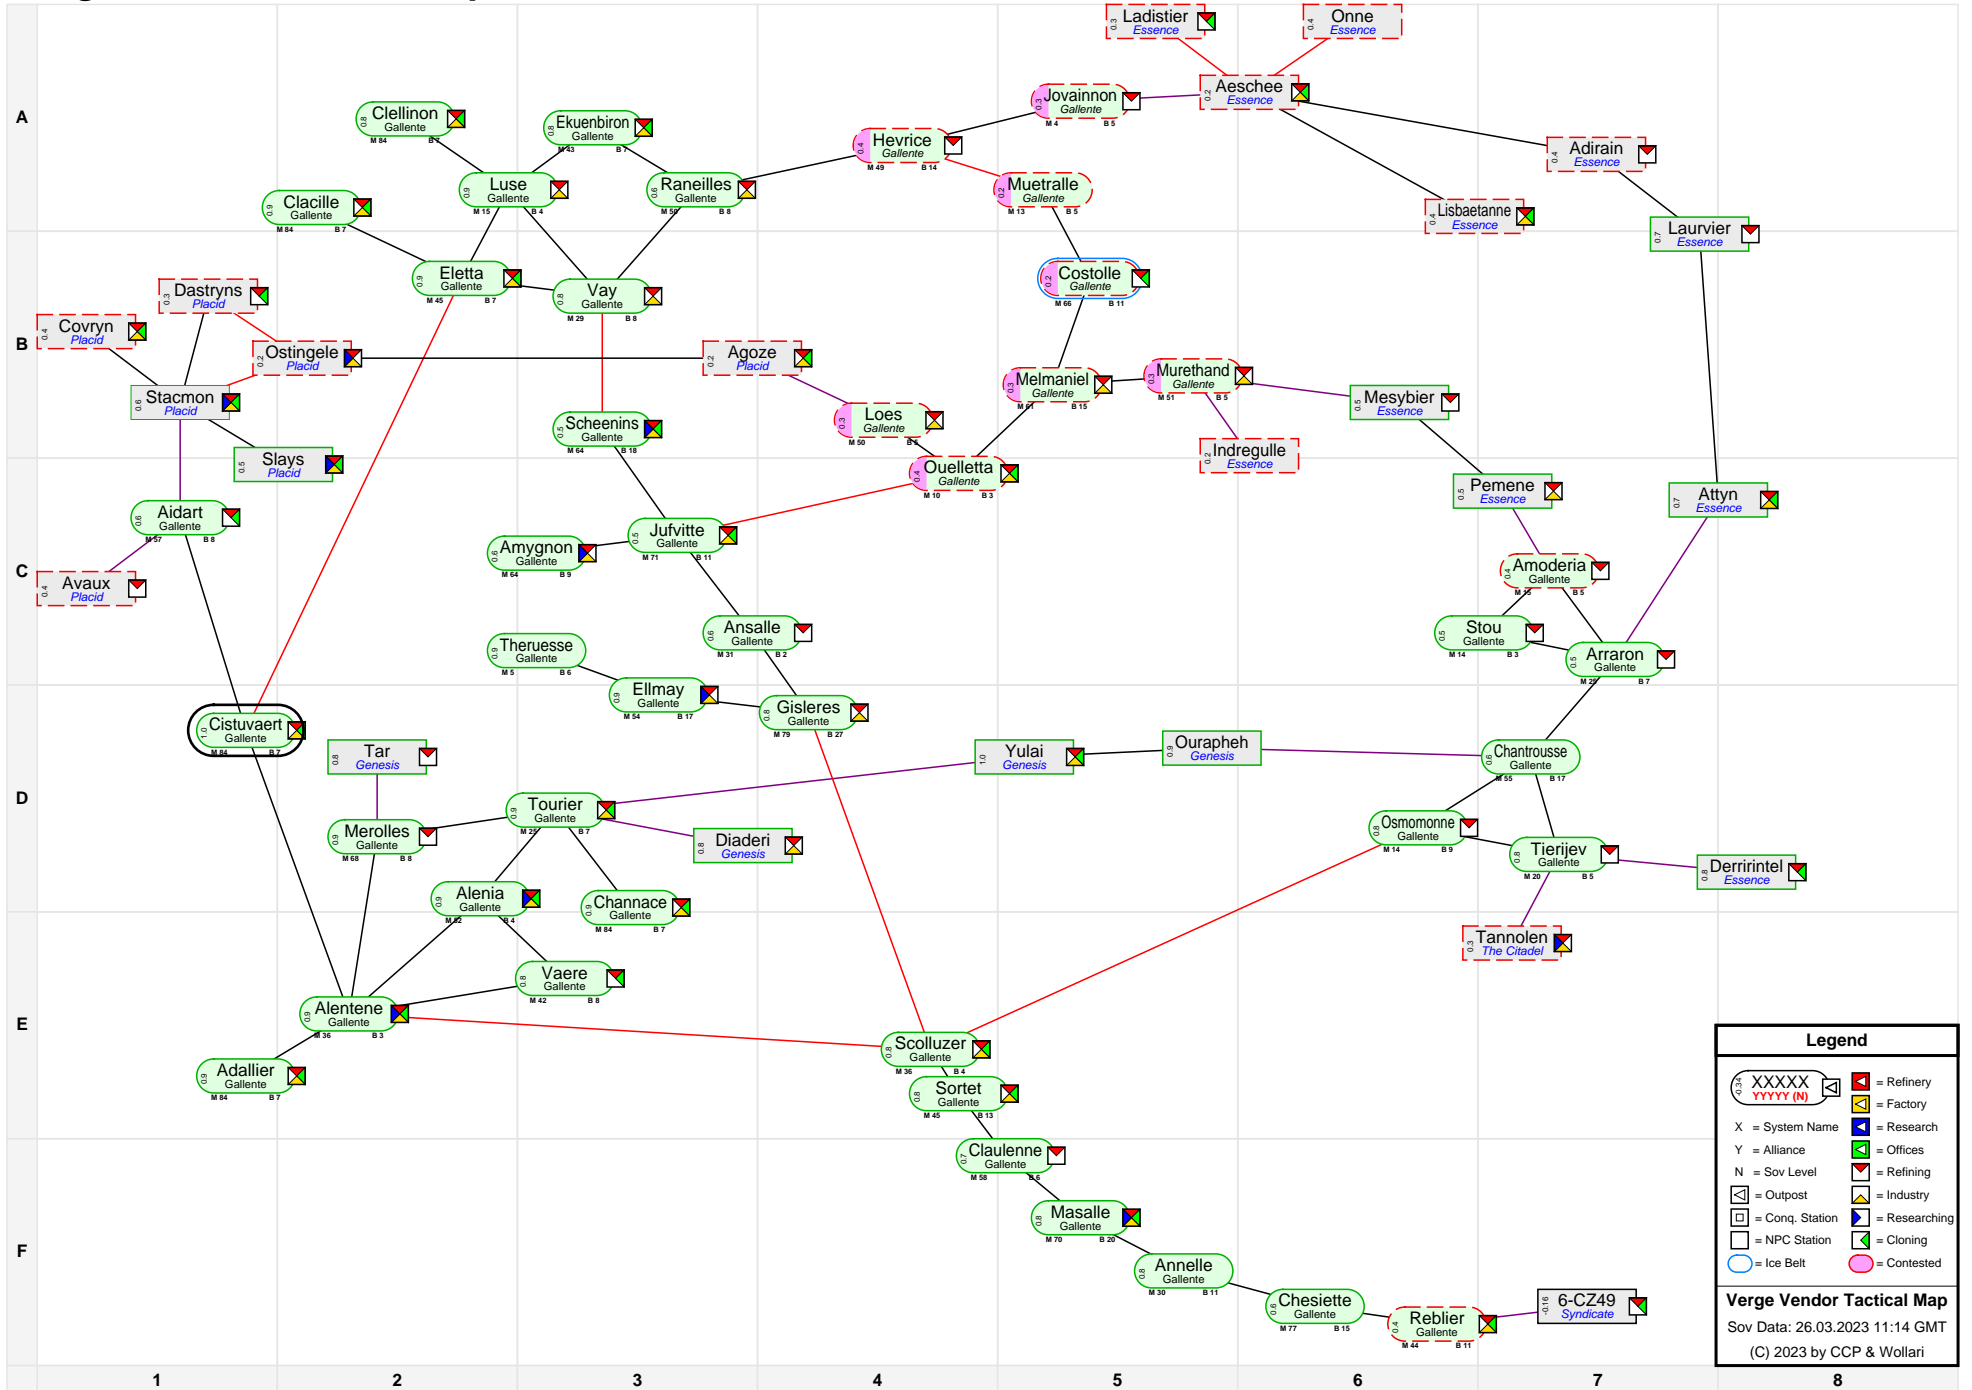

Verge Vendor Tactical Map

Legend

		= Refinery
		= Factory
		= Research
		= Offices
		= Refining
		= Industry
		= Researching
		= Cloning
		= Contested
		= NPC Station
		= Ice Belt

Verge Vendor Tactical Map
 Sov Data: 26.03.2023 11:14 GMT
 (C) 2023 by CCP & Wollari