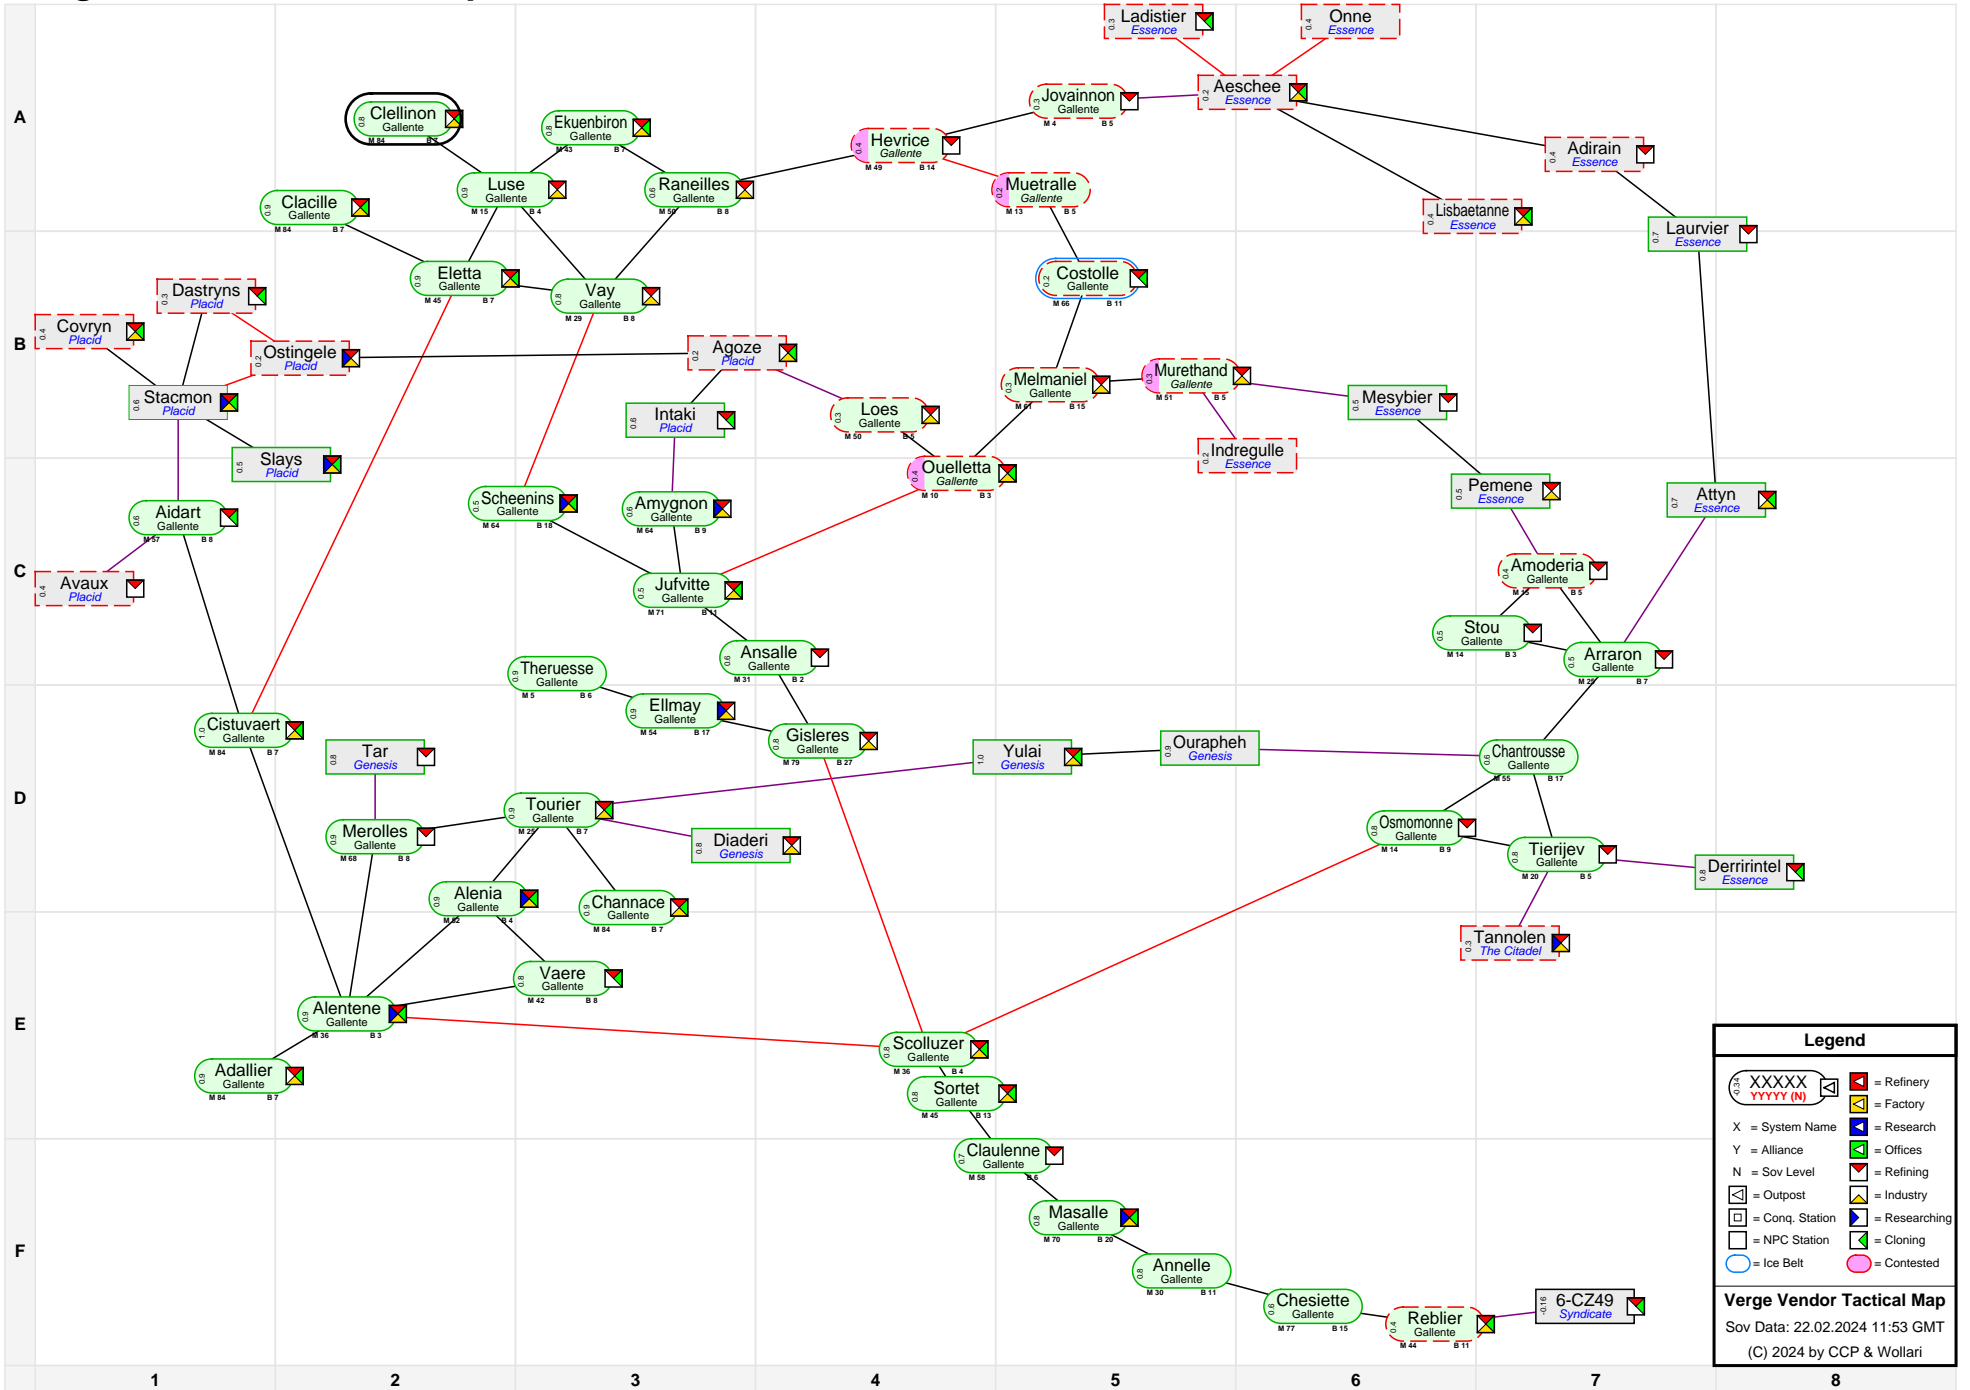

Verge Vendor Tactical Map

Legend

- XXXXX
YYYY (N) = Refinery
- X = System Name
- Y = Alliance
- N = Sov Level
- = Outpost
- = Conq. Station
- = NPC Station
- = Ice Belt
- = Factory
- = Research
- = Offices
- = Refining
- = Industry
- = Researching
- = Cloning
- = Contested

Verge Vendor Tactical Map
Sov Data: 22.02.2024 11:53 GMT
(C) 2024 by CCP & Wollari