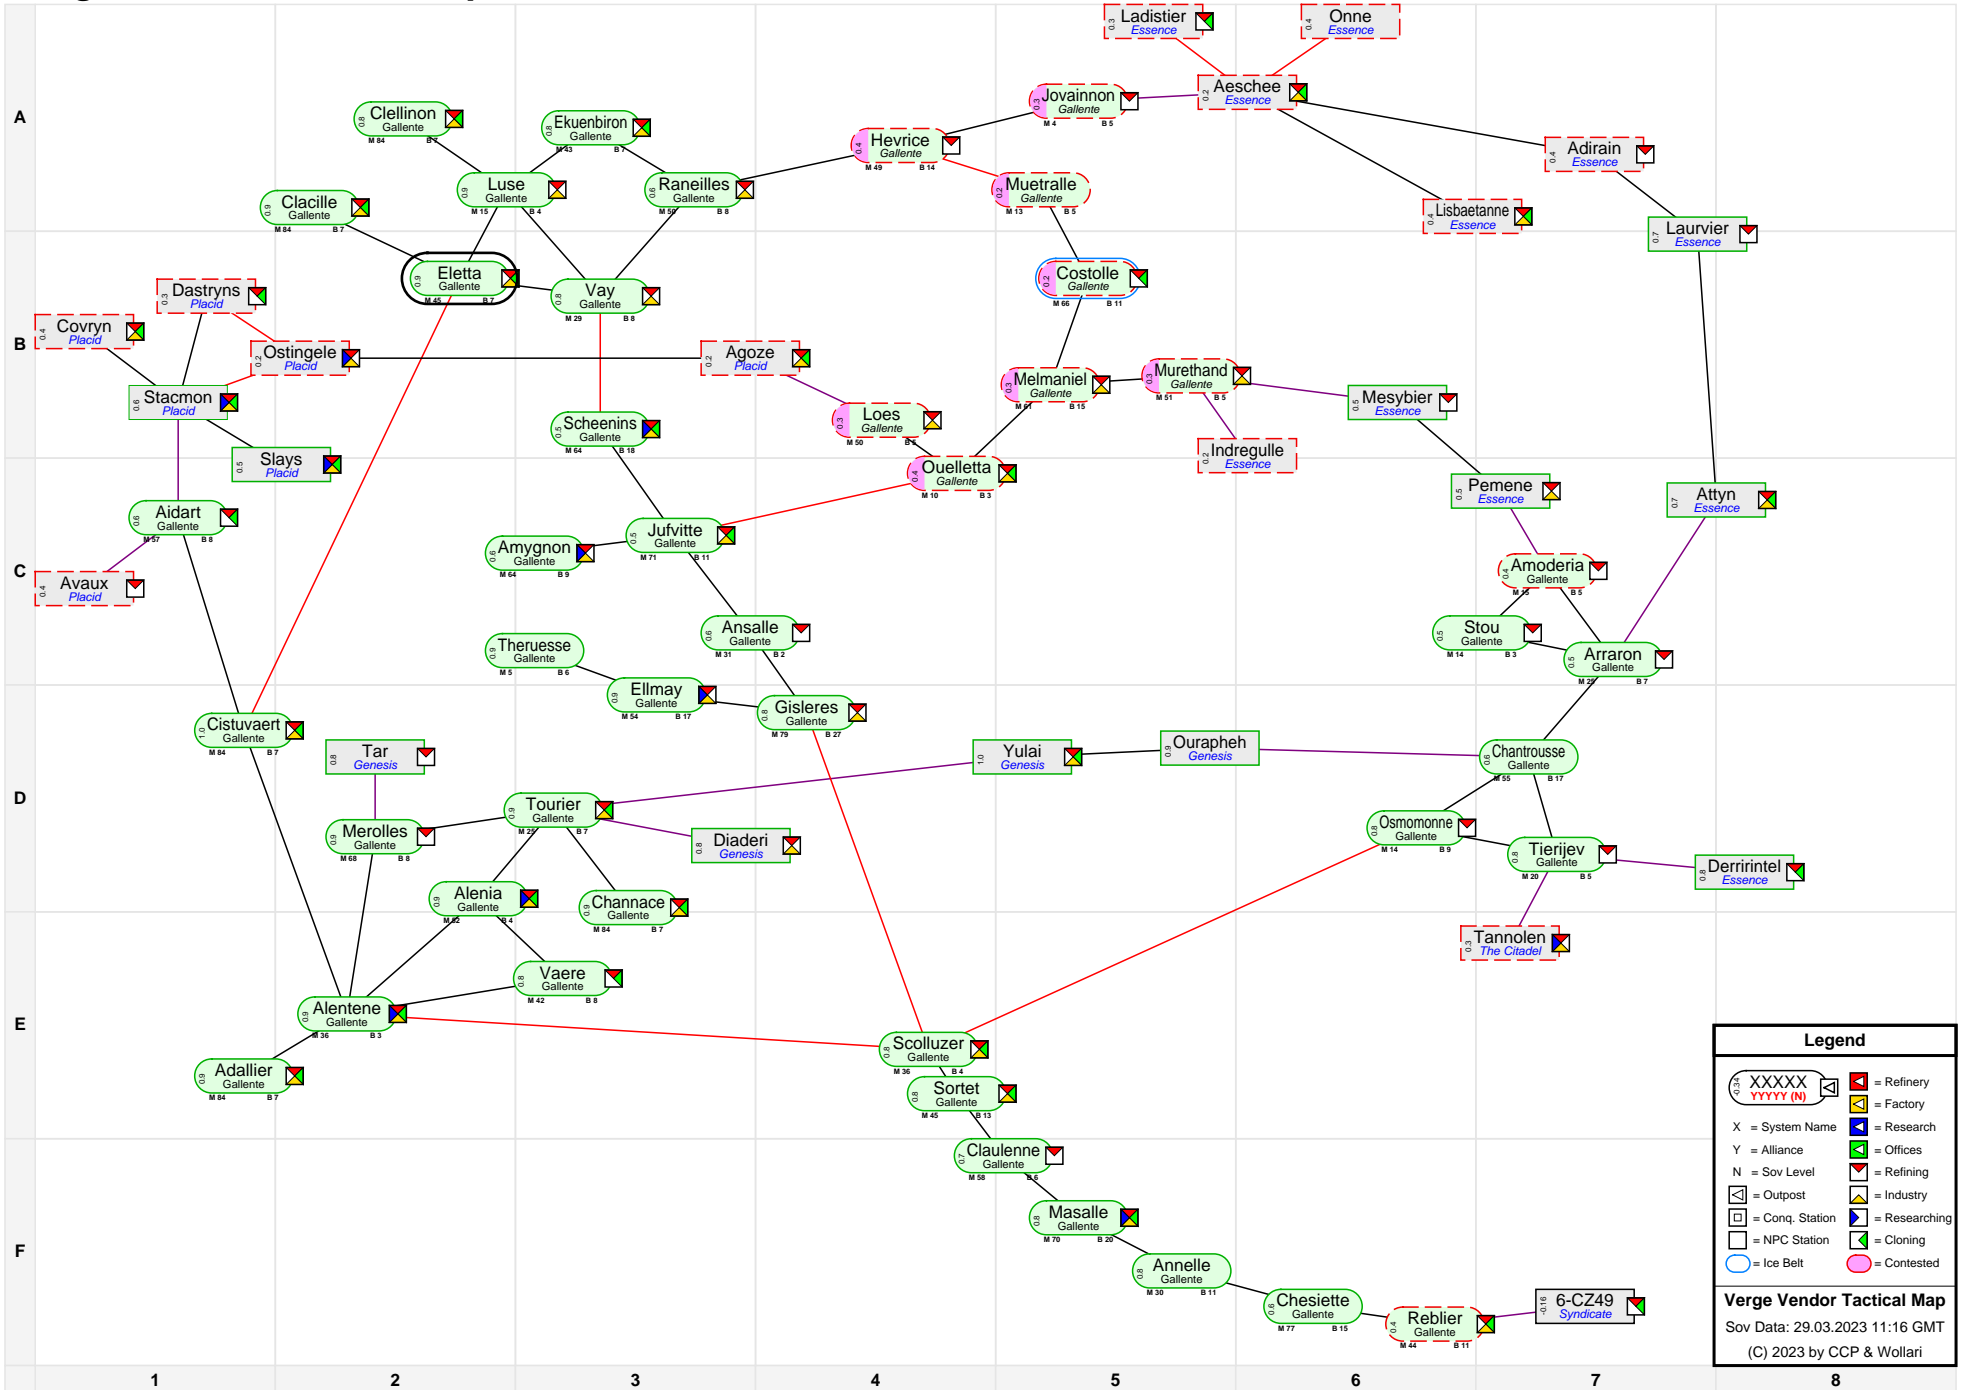

Verge Vendor Tactical Map

Legend

- XXXXX
YYYY (N) = Refinery
- X = System Name
- Y = Alliance
- N = Sov Level
- [Icon] = Outpost
- [Icon] = Conq. Station
- [Icon] = NPC Station
- [Icon] = Ice Belt
- [Icon] = Contested
- [Icon] = Factory
- [Icon] = Research
- [Icon] = Offices
- [Icon] = Refining
- [Icon] = Industry
- [Icon] = Researching
- [Icon] = Cloning

Verge Vendor Tactical Map
Sov Data: 29.03.2023 11:16 GMT
(C) 2023 by CCP & Wollari