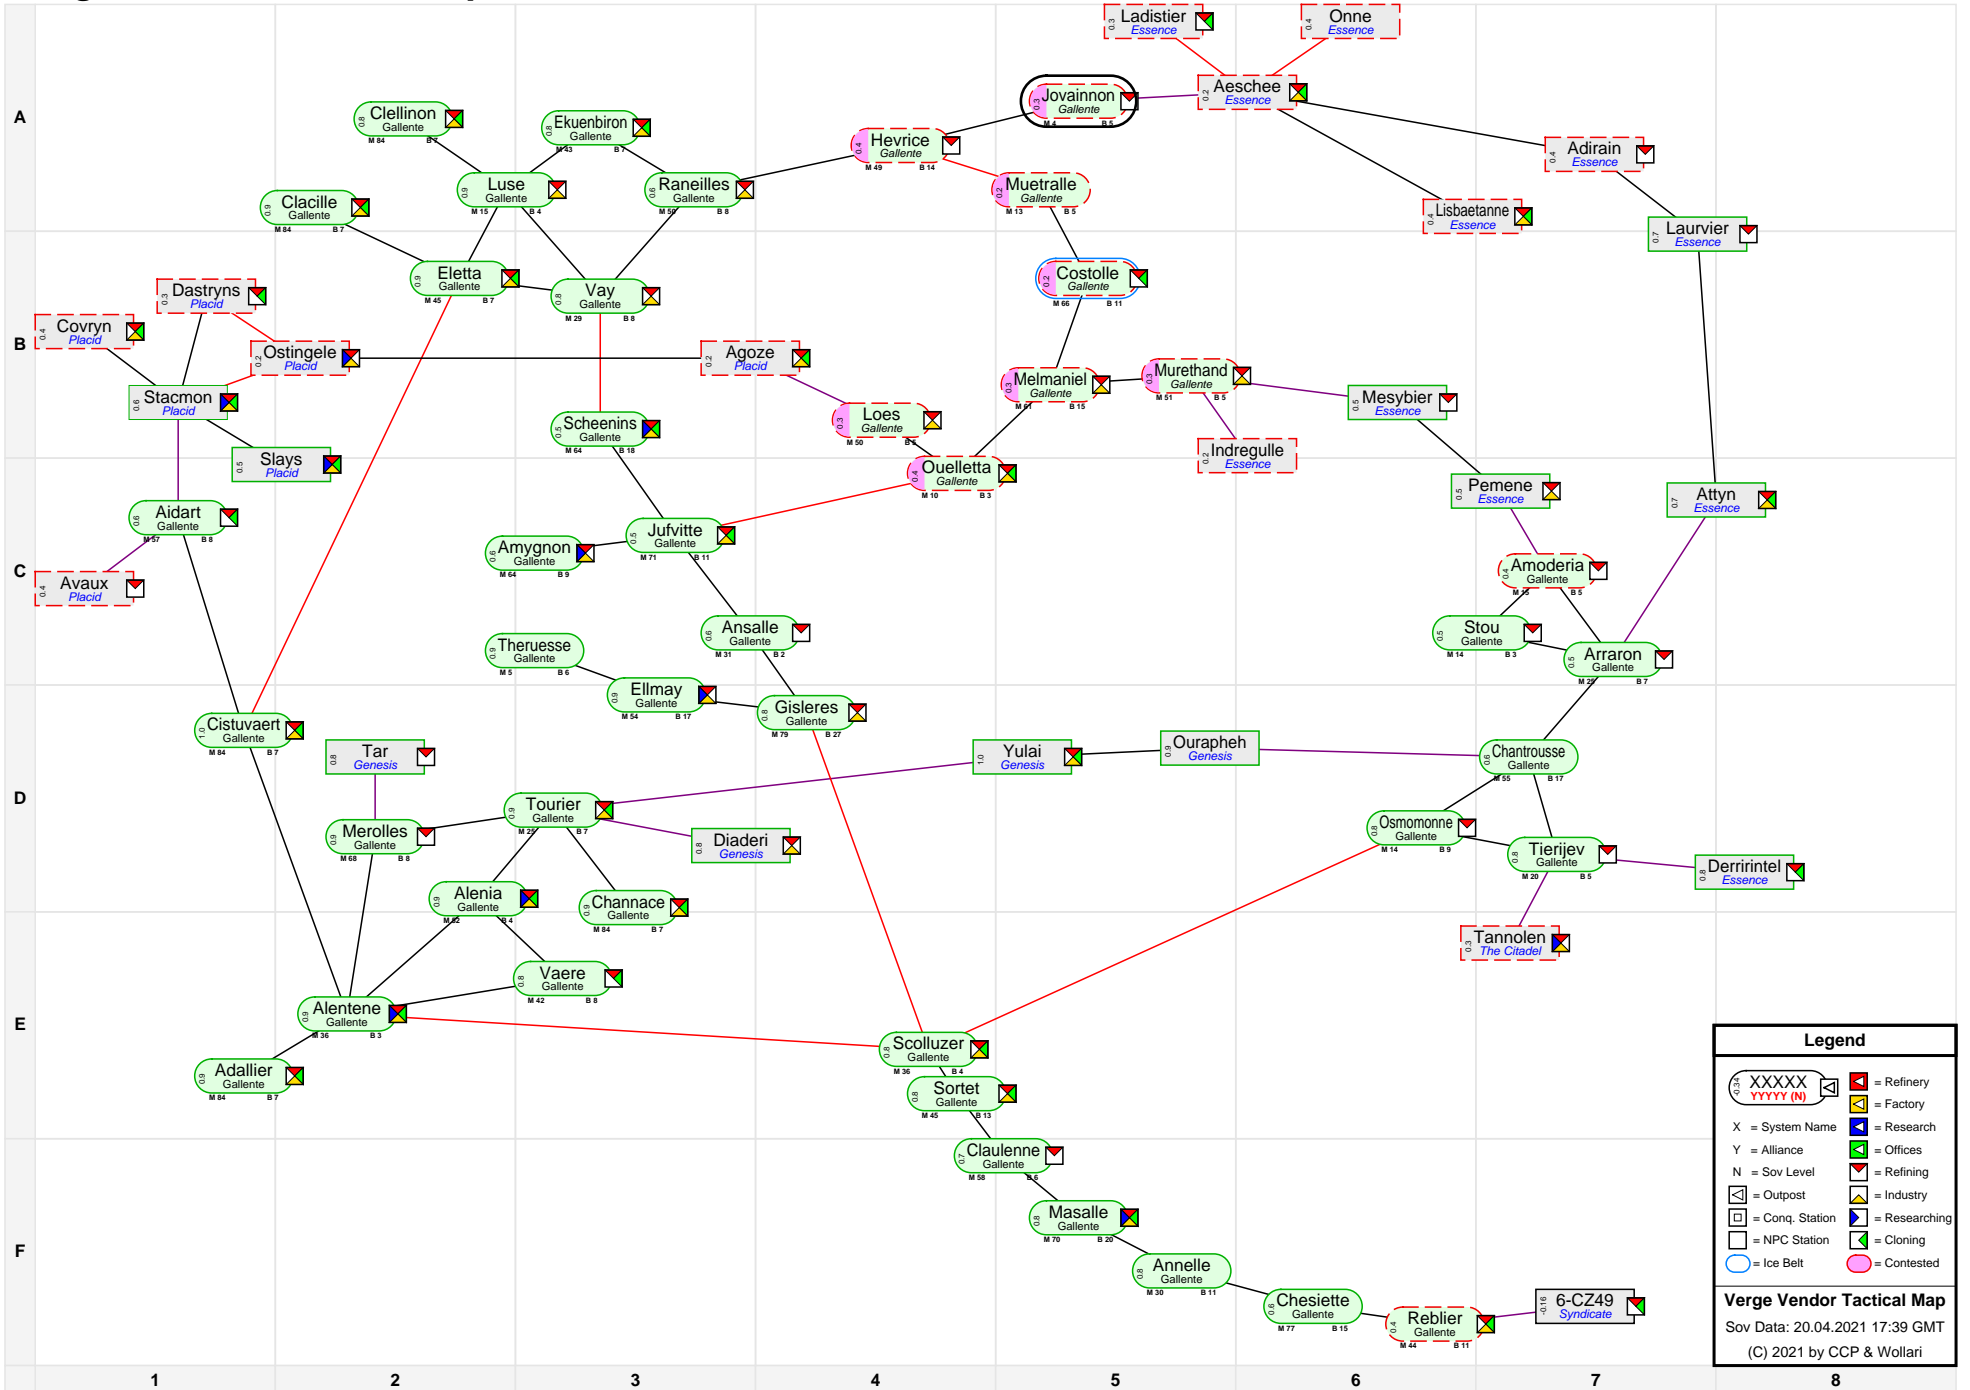

Verge Vendor Tactical Map

Legend

- XXXXX (M N) = Refinery
- YYYY (N) = Factory
- X = System Name
- Y = Alliance
- N = Sov Level
- = Outpost
- = Conq. Station
- = NPC Station
- = Ice Belt
- = Research
- = Offices
- = Refining
- = Industry
- = Researching
- = Cloning
- = Contested

Verge Vendor Tactical Map
 Sov Data: 20.04.2021 17:39 GMT
 (C) 2021 by CCP & Wollari